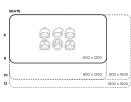

1200 TRAPEZOID TABLE

SKU: 3021

Powder Coated Steel Frame. Futura Top with 10 45 edge detail.

Table Height 385H (Infants), 450H (Toddlers), 500H (Preschoolers), TBC

Table Top Colour TBC, White, Maple

Powder Coated Steel

Mannex White, Matt Bond Rivergum, Matt Bone White, Matt Desert Sand, Matt Scoria, Matt Storm Blue, Matt Wizard, TBC, Textura Black, Textura Charcoal, Textura Sandstone Grey, Textura Titania

Product Materials:

Product Dimensions: 1200L x 600W

Joinery Hours: 0.25

Engineering Hours: 0.66

Dispatch Hours: 0.1

Cubic Metres: 0.30

[Read More](#)

Price: $395.00 + GST

Categories: [Creative](#), [Tables](#), [Tables](#), [Under $500](#)

Tag: [Creative](#)

1200X800 RECTANGLE PUFFER TABLE

SKU: 3018

Powder Coated Steel Frame. Futura Top with 10 45 edge detail.

Table Height 385H (Infants), 450H (Toddlers), 500H (Preschoolers), TBC

Table Top Colour TBC, White, Maple

Powder Coated Steel

Mannex White, Matt Bond Rivergum, Matt Bone White, Matt Desert Sand, Matt Scoria, Matt Storm Blue, Matt Wizard, TBC, Textura Black, Textura Charcoal, Textura Sandstone Grey, Textura Titania

Product Materials:

Product Dimensions: 1200L x 800W

Joinery Hours: 0.3

Engineering Hours: 0.5

Dispatch Hours: 0.1

Cubic Metres: .432

[Read More](#)

Price: $395.00 + GST

Categories: [Rectangle](#), [Tables](#), [Tables](#), [Under $500](#)

Tag: [Creative](#)