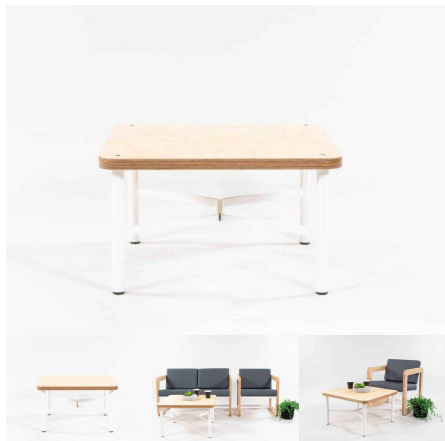

ALBY TABLE

SKU: 3022

Table Top Colour

TBC, White, Maple

Powder Coated Steel

Mannex White, Matt Bond Rivergum, Matt Bone White, Matt Desert Sand, Matt Scoria, Matt Storm Blue, Matt Wizard, TBC, Textura Black, Textura Charcoal, Textura Sandstone Grey, Textura Titania

Product Materials:

Product Dimensions: 500L x 500W x 300H

Joinery Hours: .19

Engineering Hours: 0.75

Dispatch Hours: 0.2

Cubic Metres: .075

[Read More](#)

Price: $287.00 + GST

Categories: [Tables](#), [Tables](#), [Under $500](#)

Tag: [Creative](#)