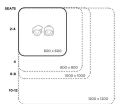

3POD TABLE

SKU: 3013

18mm Futura Top and 24mm Futura/Eco Spectrum Legs

Table Top Colour TBC, White, Maple

Product Materials:

Product Dimensions: 960L x 900W x 340H

Joinery Hours: 1

Engineering Hours: 0

Dispatch Hours: 0.1

Cubic Metres: .29

[Read More](#)

Price: $495.00 + GST

Categories: [Creative](#), [Tables](#), [Tables](#), [Under $500](#)

Tag: [Creative](#)

600 SQUARE PUFFER TABLE

SKU: 3014

Powder Coated Steel Frame. Futura Top with 10 45 edge detail.

Table Height 385H (Infants), 450H (Toddlers), 500H (Preschoolers), TBC

Table Top Colour TBC, White, Maple

Powder Coated Steel

Mannex White, Matt Bond Rivergum, Matt Bone White, Matt Desert Sand, Matt Scoria, Matt Storm Blue, Matt Wizard, TBC, Textura Black, Textura Charcoal, Textura Sandstone Grey, Textura Titania

Product Materials:

Product Dimensions: 600L x 600W

Joinery Hours: .25

Engineering Hours: 0.5

Dispatch Hours: 0.1

Cubic Metres: .162

[Read More](#)

Price: $254.00 + GST

Categories: [Square](#), [Tables](#), [Tables](#), [Under $500](#)

Tag: [Creative](#)