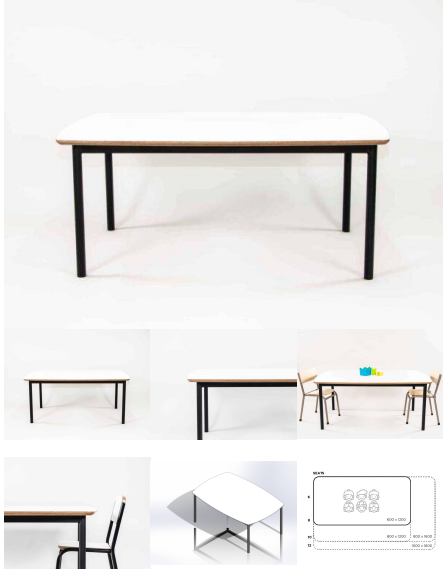

1200X800 RECTANGLE PUFFER TABLE

SKU: 3018

Powder Coated Steel Frame. Futura Top with 10 45 edge detail.

Table Height 385H (Infants), 450H (Toddlers), 500H (Preschoolers), TBC
Table Top Colour TBC, White, Maple
Powder Coated Steel Mannex White, Matt Bond Rivergum, Matt Bone White, Matt Desert Sand, Matt Scoria, Matt Storm Blue, Matt Wizard, TBC, Textura Black, Textura Charcoal, Textura Sandstone Grey, Textura Titania

Product Materials:

Product Dimensions: 1200L x 800W

Joinery Hours: 0.3

Engineering Hours: 0.5

Dispatch Hours: 0.1

Cubic Metres: .432

[Read More](#)

Price: $395.00 + GST

Categories: [Rectangle](#), [Tables](#), [Tables](#), [Under $500](#)

Tag: [Creative](#)