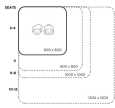

600 SQUARE PUFFER TABLE

SKU: 3014

Powder Coated Steel Frame. Futura Top with 10 45 edge detail.

Table Height 385H (Infants), 450H (Toddlers), 500H (Preschoolers), TBC

Table Top Colour TBC, White, Maple

Powder Coated Steel Mannex White, Matt Bond Rivergum, Matt Bone White, Matt Desert Sand, Matt Scoria, Matt Storm Blue, Matt Wizard, TBC, Textura Black, Textura Charcoal, Textura Sandstone Grey, Textura Titania

Product Materials:

Product Dimensions: 600L x 600W

Joinery Hours: .25

Engineering Hours: 0.5

Dispatch Hours: 0.1

Cubic Metres: .162

[Read More](#)

Price: $254.00 + GST

Categories: [Square](#), [Tables](#), [Tables](#), [Under $500](#)

Tag: [Creative](#)

800 SQUARE PUFFER TABLE

SKU: 3015

Powder Coated Steel Frame. Futura Top with 10 45 edge detail.

Table Height 385H (Infants), 450H (Toddlers), 500H (Preschoolers), TBC

Table Top Colour TBC, White, Maple

Powder Coated Steel Mannex White, Matt Bond Rivergum, Matt Bone White, Matt Desert Sand, Matt Scoria, Matt Storm Blue, Matt Wizard, TBC, Textura Black, Textura Charcoal, Textura Sandstone Grey, Textura Titania

Product Materials:

Product Dimensions: 800L x 800W

Joinery Hours: 0.25

Engineering Hours: 0.5

Dispatch Hours: 0.1

Cubic Metres: .288

[Read More](#)

Price: $319.00 + GST

Categories: [Square](#), [Tables](#)

Tag: [Creative](#)