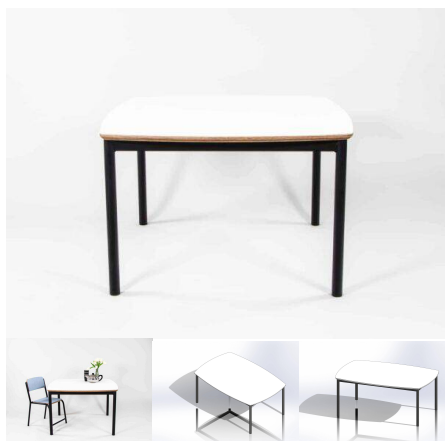

Categories: [Square](#), [Tables](#)

Tag: [Creative](#)

1000 SQUARE PUFFER TABLE

SKU: 3016

Powder Coated Steel Frame. Futura Top with 10 45 edge detail.

Table Height 385H (Infants), 450H (Toddlers), 500H (Preschoolers), TBC