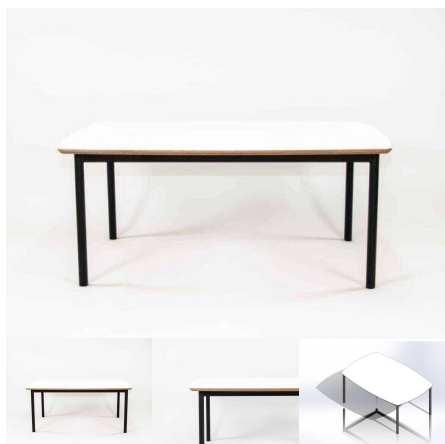

1200X600 RECTANGLE PUFFER TABLE

SKU: 3036

Powder Coated Steel Frame. Futura Top with 10 45 edge detail.

Table Height 385H (Infants), 450H (Toddlers), 500H (Preschoolers), TBC

Table Top Colour TBC, White, Maple

Powder Coated Steel Mannex White, Matt Bond Rivergum, Matt Bone White, Matt Desert Sand, Matt Scoria, Matt Storm Blue, Matt Wizard, TBC, Textura Black, Textura Charcoal

Product Materials:

Product Dimensions: 1200L x 600W

Joinery Hours: 0.3

Engineering Hours: 0.5

Dispatch Hours: 0.1

Cubic Metres: 0.324

[Read More](#)

Price: $373.00 + GST

Categories: [Rectangle](#), [Tables](#)

Tag: [Creative](#)