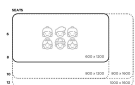

Joinery Hours: 0.3

Engineering Hours: 0.5

Dispatch Hours: 0.1

Cubic Metres: 0.576

[Read More](#)

Price: \$450.00 + GST

Categories: [Rectangle](#), [Tables](#)

Tag: [Creative](#)