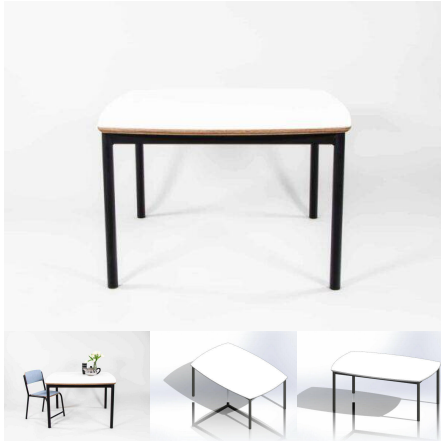

600 SQUARE PUFFER TABLE

SKU: 3014

Powder Coated Steel Frame. Futura Top with 10 45 edge detail.

Table Height 385H (Infants), 450H (Toddlers), 500H (Preschoolers), TBC

Table Top Colour TBC, White, Maple

Powder Coated Steel Mannex White, Matt Bond Rivergum, Matt Bone White, Matt Desert Sand, Matt Scoria, Matt Storm Blue, Matt Wizard, TBC, Textura Black, Textura Charcoal, Textura Sandstone Grey, Textura Titania

Product Materials:

Product Dimensions: 600L x 600W

Joinery Hours: .25

Engineering Hours: 0.5

Dispatch Hours: 0.1

Cubic Metres: .162

[Read More](#)

Price: $254.00 + GST

Categories: [Square](#), [Tables](#), [Tables](#), [Under $500](#)

Tag: [Creative](#)