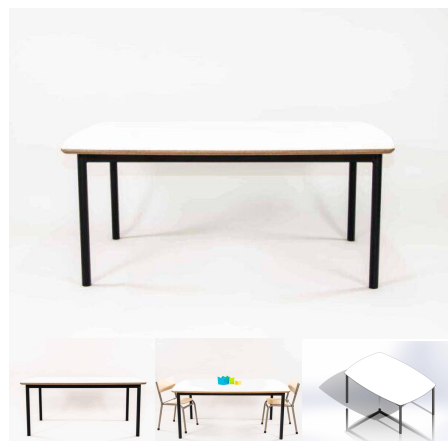

1600X800 RECTANGLE PUFFER TABLE

SKU: 3037

Powder Coated Steel Frame. Futura Top with 10 45 edge detail.

Table Height 385H (Infants), 450H (Toddlers), 500H (Preschoolers), TBC

Table Top Colour TBC, White, Maple

Powder Coated Steel Mannex White, Matt Bond Rivergum, Matt Bone White, Matt Desert Sand, Matt Scoria, Matt Storm Blue, Matt Wizard, TBC, Textura Black, Textura Charcoal

Product Materials:

Product Dimensions: 1600L x 800W

Joinery Hours: 0.3

Engineering Hours: 0.5

Dispatch Hours: 0.1

Cubic Metres: 0.576

[Read More](#)

Price: $450.00 + GST

Categories: [Rectangle](#), [Tables](#)

Tag: [Creative](#)