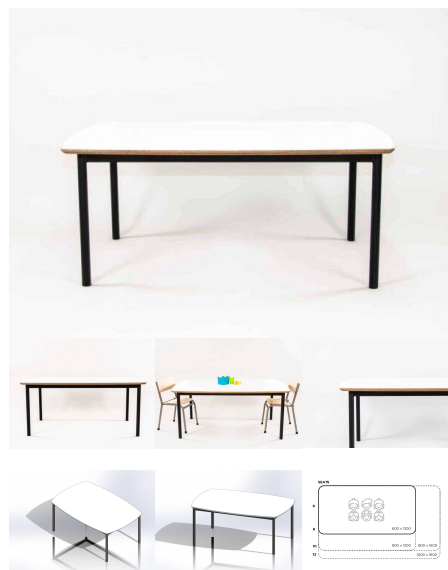

1600X1000 RECTANGLE PUFFER TABLE

SKU: 3038

Powder Coated Steel Frame. Futura Top with 10 45 edge detail.

Table Height 385H (Infants), 450H (Toddlers), 500H (Preschoolers), TBC
Table Top Colour TBC, White, Maple
Powder Coated Steel Mannex White, Matt Bond Rivergum, Matt Bone White, Matt Desert Sand, Matt Scoria, Matt Storm Blue, Matt Wizard, TBC, Textura Black, Textura Charcoal

Product Materials:
Product Dimensions: 1600L x 1000W
Joinery Hours: 0.3
Engineering Hours: 0.5
Dispatch Hours: 0.1
Cubic Metres: 0.72

[Read More](#)

Price: $585.00 + GST

Categories: [Rectangle](#), [Tables](#)

Tag: [Creative](#)