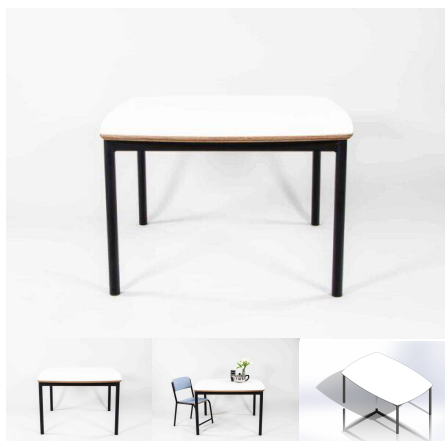

Categories: [Square](#), [Tables](#)

Tag: [Creative](#)

1200 SQUARE PUFFER TABLE

SKU: 3017

Powder Coated Steel Frame. Futura Top with 10 45 edge detail.

Table Height 385H (Infants), 450H (Toddlers), 500H (Preschoolers), TBC