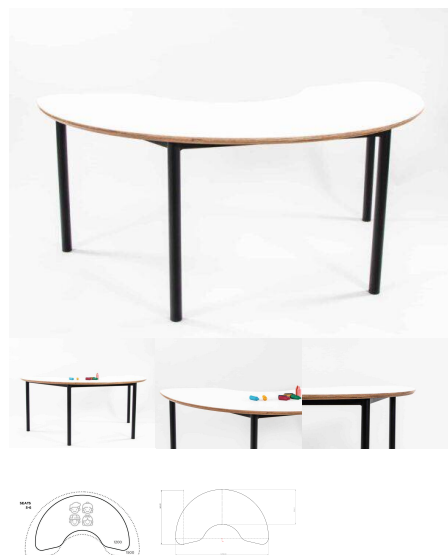

1500 KIDNEY TABLE

SKU: 3020

Powder Coated Steel Frame. Futura Top with 10 45 edge detail.

Table Top Colour TBC, White, Maple
Powder Coated Steel Mannex White, Matt Bond Rivergum, Matt Bone White, Matt Desert Sand, Matt Scoria, Matt Storm Blue, Matt Wizard, TBC, Textura Black, Textura Charcoal, Textura Sandstone Grey, Textura Titania
Table Height 385H (Infants), 450H (Toddlers), 500H (Preschoolers), TBC

Product Materials:
Product Dimensions: 1500L x 715W
Joinery Hours: 0.5
Engineering Hours: 0.75
Dispatch Hours: 0.1
Cubic Metres: 0.482

[Read More](#)

Price: $540.00 + GST

Categories: [Creative](#), [Tables](#)

Tag: [Creative](#)