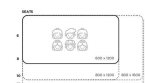

1200 TRAPEZOID TABLE

SKU: 3021

Powder Coated Steel Frame. Futura Top with 10 45 edge detail.

Table Height 385H (Infants), 450H (Toddlers), 500H (Preschoolers), TBC

Table Top Colour TBC, White, Maple

Powder Coated Steel Mannex White, Matt Bond Rivergum, Matt Bone White, Matt Desert Sand, Matt Scoria, Matt Storm Blue, Matt Wizard, TBC, Textura Black, Textura Charcoal, Textura Sandstone Grey, Textura Titania

Product Materials:

Product Dimensions: 1200L x 600W

Joinery Hours: 0.25

Engineering Hours: 0.66

Dispatch Hours: 0.1

Cubic Metres: 0.30

[Read More](#)

Price: $395.00 + GST

Categories: [Creative](#), [Tables](#), [Tables](#), [Under $500](#)

Tag: [Creative](#)