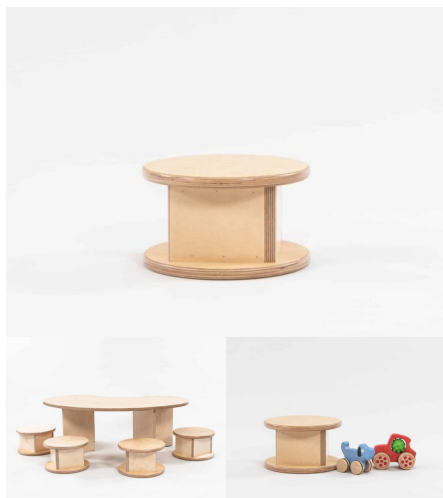

## TOADSTOOL

**SKU:** 7010

Toadstool - Single

**Product Materials:**

**Product Dimensions:** 256DIA x 155H

**Joinery Hours:** 0.25

**Engineering Hours:** 0

**Dispatch Hours:** 0.05