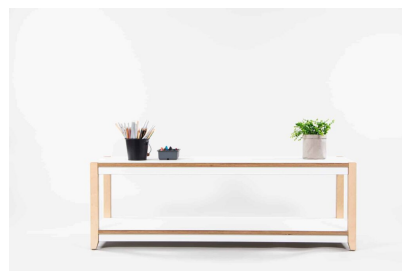

MONTESSORI

UNIVERSAL TROLLEY

SKU: 6016

Cabinet Colour TBC, White, Maple

Powder Coated Steel

Matt Bond Rivergum, Matt Bone White, Matt Desert Sand, Matt Desert Sand, Matt Scoria, Matt Storm Blue, TBC, Textura Black, Textura Charcoal, Textura Sandstone Grey, Textura Titania, Textura White

Product Materials: 18mm Futura / 25.4mm Powder Coated Steel / Braked Wheels

Product Dimensions: 800L x 400W x 510H

Joinery Hours: 0.75

Engineering Hours: 1

Dispatch Hours: 0.25

Cubic Metres: 0.163

[Read More](#)

Price: $470.00 + GST

Categories: [Tables](#), [Teachers](#), [Trolleys](#)