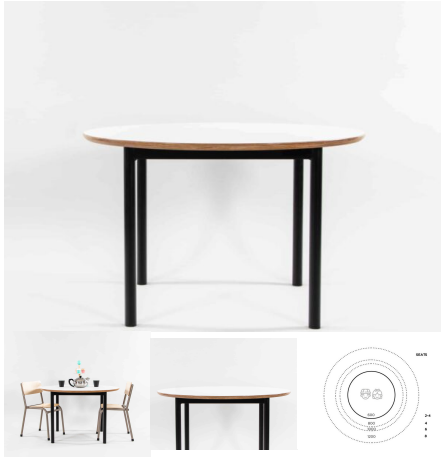

1000 ROUND TABLE

SKU: 3003

Powder Coated Steel Frame. Futura Top with 10 45 edge detail.

Table Height 385H (Infants), 450H (Toddlers), 500H (Preschoolers), TBC
Table Top Colour TBC, White, Maple
Powder Coated Steel Matt Bond Rivergum, Matt Bone White, Matt Desert Sand, Matt Scoria, Matt Storm Blue, Matt Wizard, TBC, Textura Black, Textura Charcoal, Textura Sandstone Grey, Textura Titania, Textura White

Product Materials:

Product Dimensions: 1000 Diameter

Joinery Hours: 0.25

Engineering Hours: 0.5

Dispatch Hours: 0.1

Cubic Metres: .45

[Read More](#)

Price: $389.00 + GST

Categories: [Round](#), [Tables](#), [Tables](#), [Under $500](#)

Tag: [Round](#)