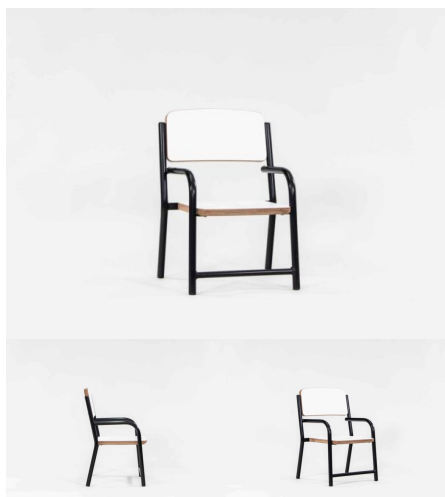

CHARLIE CHAIR

SKU: 2003

Stacking Chair with arms offered in 2 seat height variants (285H and 220H). Also available with a removable support pole. Powder Coated Steel Frame with 18mm Futura Seat and Back

Chair Height

220H (Infants), 285H (Toddlers), TBC

Seat/Back Colour

TBC, White, Maple, Denim, Saffron, Wasabi

Powder Coated Steel

Matt Bond Rivergum, Matt Bone White, Matt Desert Sand, Matt Scoria, Matt Storm Blue, Matt Wizard, TBC, Textura Black, Textura Charcoal, Textura Sandstone Grey, Textura Titania, Textura White

Product Materials:

Product Dimensions:

Joinery Hours: 0.13

Engineering Hours: 0.25

Dispatch Hours: 0.07

Cubic Metres: 0.063

[Read More](#)

Price: $115.00 + GST

Categories: [Chairs](#), [Seating](#), [Seating](#), [Under $500](#)

Tag: [Chairs](#)