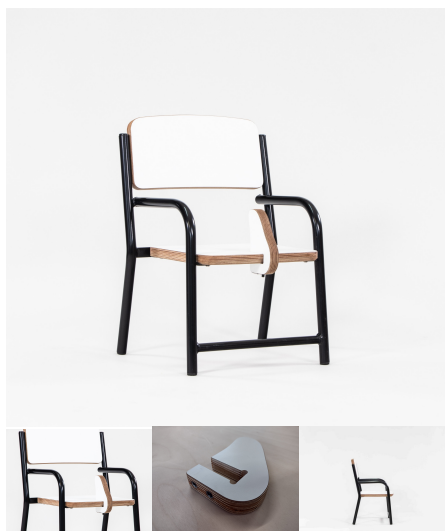

## CHARLIE CHAIR WITH POMMEL

**SKU:** 2040

Stacking Chair with arms offered in 2 seat height variants (285H and 220H). Also available with a removable support pole. Powder Coated Steel Frame with 18mm Futura Seat and Back