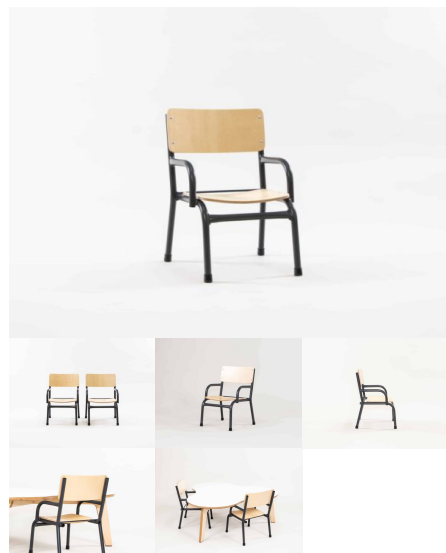

## CHARLIE CHAIR WITH POMMEL

**SKU:** 2040

Stacking Chair with arms offered in 2 seat height variants (285H and 220H). Also available with a removable support pole. Powder Coated Steel Frame with 18mm Futura Seat and Back