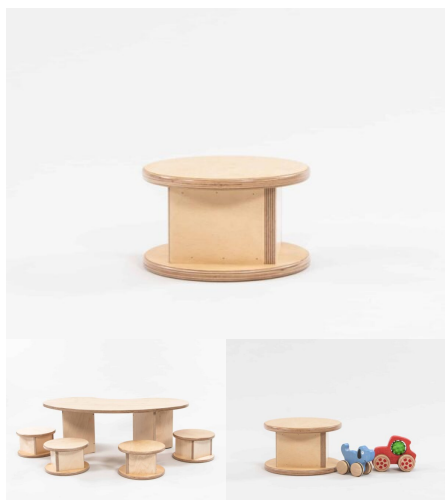

## TOADSTOOL

**SKU:** 7010

Toadstool - Single

**Product Materials:**

**Product Dimensions:** 256DIA x 155H

**Joinery Hours:** 0.25

**Engineering Hours:** 0

**Dispatch Hours:** 0.05