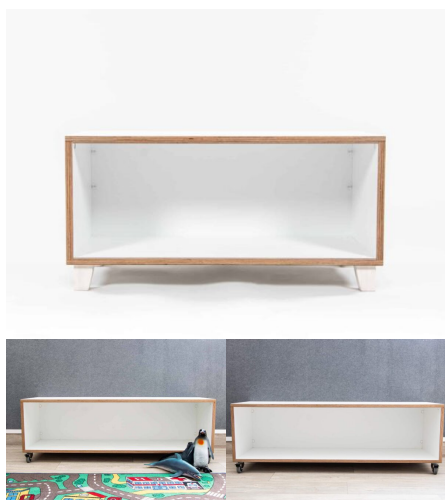

MULTI SHELF 1200 X 400

SKU: 4017

Multipurpose Shelving Unit. Timber Feet, Wheels or Plinth Variant. White units will be using 16mm White HPL as the back. Woodgrain other colour units will be using 18mm Futura Backs. Have priced as an average price.

Cabinet Colour

TBC, White, Maple

Base Options

Feet, Plinth, TBC, Wheels

Product Materials:

Product Dimensions: 1200L x 395W x 400H

Joinery Hours: 0.75

Engineering Hours: 0

Dispatch Hours: 0.15

Cubic Metres: .19

[Read More](#)

Price: $462.00 + GST

Categories: [Multi Shelving](#), [Storage](#), [Storage](#), [Under $500](#)

Tag: [Multi Shelving](#)