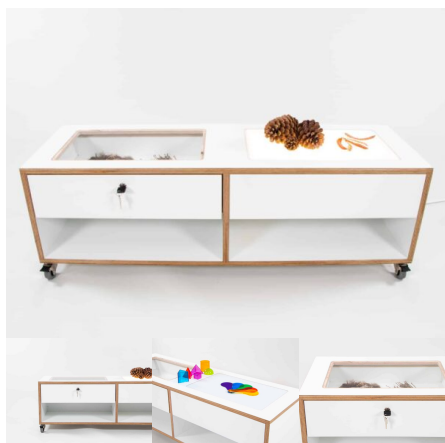

DISCOVERY STATION - TODDLER

SKU: 5054

Science Station with Lightbox and Observation Drawer. Timber feet, Wheels and Plinth options available.

Cabinet Colour

TBC, White, Maple

Base Options

Feet, Plinth, TBC, Wheels

Product Materials:

Product Dimensions: 1200L x 395W x 500H

Joinery Hours: 2.25

Engineering Hours: 0

Dispatch Hours: 1.1

Cubic Metres: .24

[Read More](#)

Price: $1,231.00 + GST

Categories: [Lightboxes & Nature](#), [Play and Explore](#)