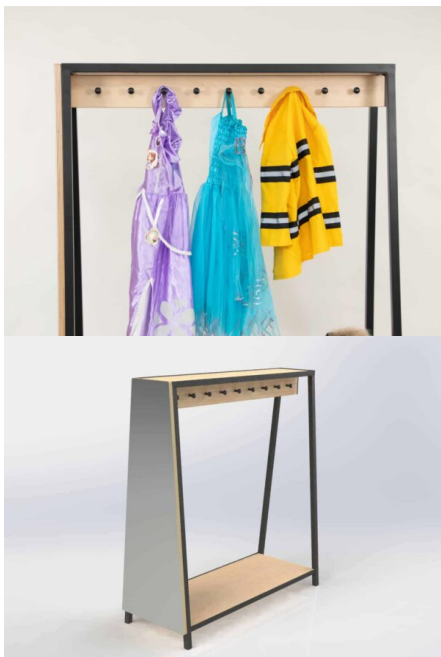

## DRESS UP STAND WITH MIRROR HOOKS

**SKU:** 5065

Dress up Rack with Mirror at one End. Variable option of Wheels

**Powder Coated Steel** Bond Rivergum, Bone White, Canvas Cloth, Desert Sand, Matt Off White, Scoria, Storm Blue, TBC, Textura Black, Textura Charcoal, Textura White, Wizard