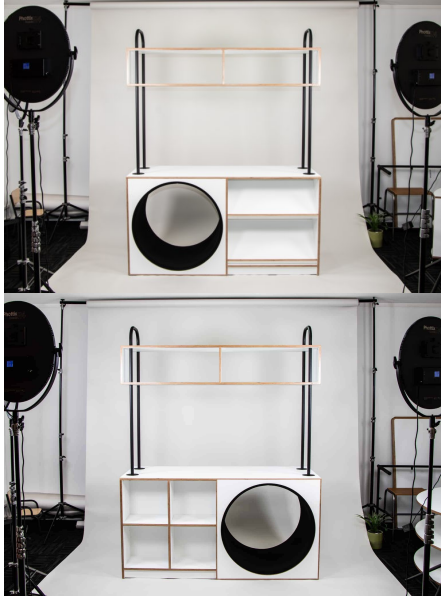

## TUNNEL SEAT STORAGE SHELVING (BOX)

**SKU:** 4037

Our Tunnel Seat Storage, designed by us, includes puzzle shelving on one side and open storage on the other. It is part of our tall shelving range, a unique interchangeable shelving system, that will assist with dividing rooms and creating neat spaces for children to play and explore. Additional steel components and shelving options are available to make your unit unique if you have something else in mind. Connect with us to talk more.