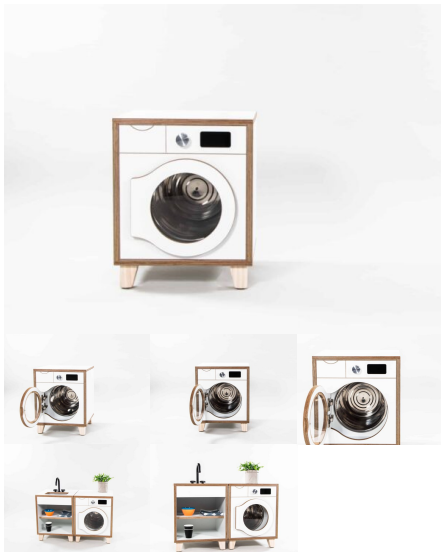

WASHING MACHINE - INFANT & TODDLER

SKU: 5007

Family Play Single Washing Machine Timber feet, wheels or plinth variants available.

Cabinet Colour TBC, White, Maple

Door/Panel Front Colour TBC, White, Maple

Base Options Feet, Plinth, TBC, Wheels

Product Materials:

Product Dimensions: 395L x 395W x 500H

Joinery Hours: 1

Engineering Hours: 0

Dispatch Hours: 0.25

Cubic Metres: .078

[Read More](#)

Price: $494.00 + GST

Categories: [Family Play](#), [Family Play](#), [Play and Explore](#), [Under $500](#)

Tag: [Family Play](#)