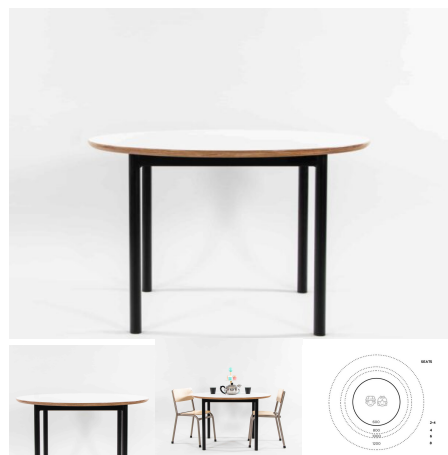

1200 ROUND TABLE

SKU: 3004

Powder Coated Steel Frame. Futura Top with 10 45 edge detail.

Table Height 385H (Infants), 450H (Toddlers), 500H (Preschoolers), TBC

Table Top Colour TBC, White, Maple

Powder Coated Steel

Matt Bond Rivergum, Matt Bone White, Matt Desert Sand, Matt Scoria, Matt Storm Blue, Matt Wizard, TBC, Textura Black, Textura Charcoal, Textura Sandstone Grey, Textura Titania, Textura White

Product Materials:

Product Dimensions: 1200 Diameter

Joinery Hours: 0.25

Engineering Hours: 0.5

Dispatch Hours: 0.1

Cubic Metres: 0.648

[Read More](#)

Price: $432.00 + GST

Categories: [Round](#), [Tables](#), [Tables](#), [Under $500](#)

Tag: [Round](#)