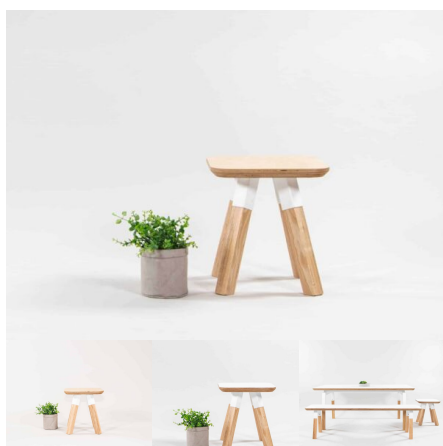

## ELLIE STOOL - SQUARE

**SKU:** 2009

Stool - matches Work Desk Table. Powder Coated Steel plates and collars. American Ash Timber Legs. 1045 detail on seat top. Variable heights of 320mm and 285mm.

**Stool Height** 285H (Toddlers), 320H (Preschoolers), TBC