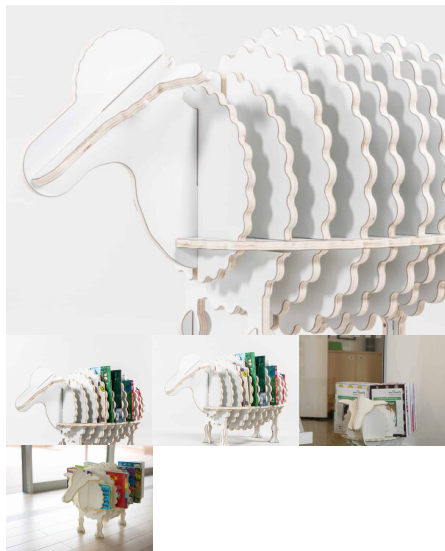

## LOUIE (BOOKSHELF)

**SKU:** 4010

Sheep Book Storage

**Product Materials:** 13mm HPL

**Product Dimensions:** 900L x 490W x 520H

**Joinery Hours:** 1

**Engineering Hours:** 0

**Dispatch Hours:** 0.15