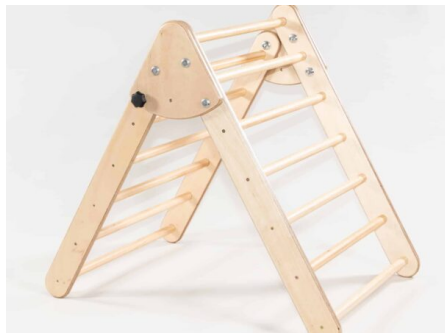

TRI CLIMBER LARGE

SKU: 7006

Large Tri Climber

Product Materials:

Product Dimensions: 647W x 830L x 735H

Joinery Hours: 1.5

Engineering Hours: 0

Dispatch Hours: 0.5

Cubic Metres: .12

[Read More](#)

Price: $576.00 + GST

Categories: [Babyfirst](#), [Babyfirst](#)

Tag: [Babyfirst](#)