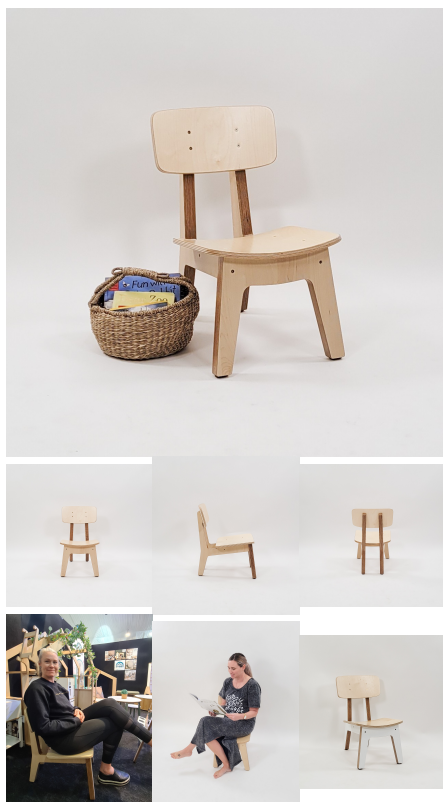

TEACHER CHAIR

SKU: 2041

1hrs for STD / with UPH +0.16hrs

Chair Frame Colour TBC, White, Maple

Product Materials:

Product Dimensions: 400L x 540W x 650H

Joinery Hours: 1

Engineering Hours:

Dispatch Hours: 0.16

Cubic Metres: 0.14

[Read More](#)

Price: $399.00 + GST

Category: [Chairs](#)