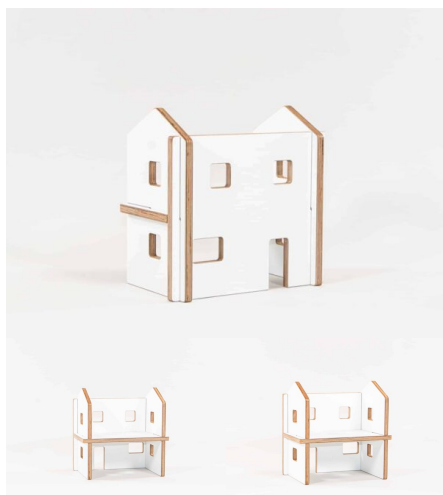

DOLLS HOUSE

SKU: 5020

Cabinet Colour

Denim, Saffron, Taupe Grey, TBC, Wasabi, White, Maple

Product Materials:

Product Dimensions: 395L x 250W x 395H

Joinery Hours: 0.25

Engineering Hours:

Dispatch Hours: 0.1

Cubic Metres: 0.01

[Read More](#)

Price: $100.00 + GST

Categories: [Family Play](#), [Family Play](#), [Play and Explore](#), [Under $500](#)

Tag: [Family Play](#)