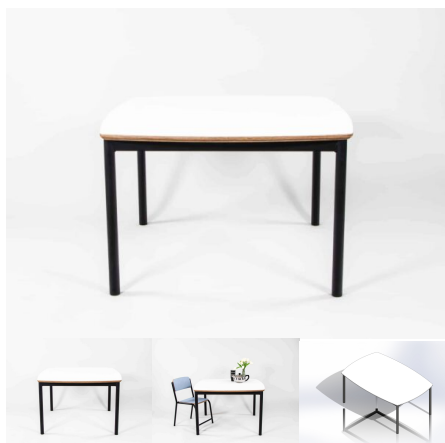

1200 SQUARE PUFFER TABLE

SKU: 3017

Powder Coated Steel Frame. Futura Top with 10 45 edge detail.

Table Height 385H (Infants), 450H (Toddlers), 500H (Preschoolers), TBC

Table Top Colour TBC, White, Maple

Powder Coated Steel

Matt Bond Rivergum, Matt Bone White, Matt Desert Sand, Matt Scoria, Matt Storm Blue, Matt Wizard, TBC, Textura Black, Textura Charcoal, Textura Sandstone Grey, Textura Titania, Textura White

Product Materials:

Product Dimensions: 1200L x 1200W

Joinery Hours: 0.35

Engineering Hours: 0.5

Dispatch Hours: 0.1

Cubic Metres: .648

[Read More](#)

Price: $432.00 + GST

Categories: [Square](#), [Tables](#)

Tag: [Creative](#)