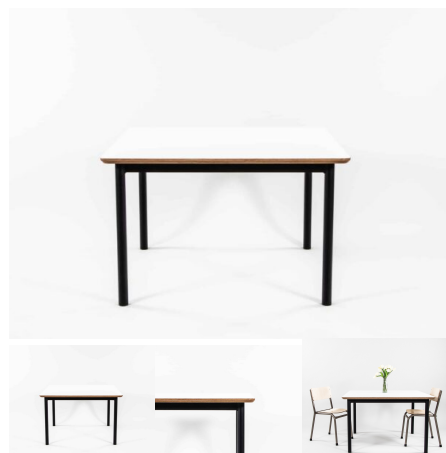

1200 SQUARE TABLE

SKU: 3008

Powder Coated Steel Frame. Futura Top with 10 45 edge detail.

Table Height 385H (Infants), 450H (Toddlers), 500H (Preschoolers), TBC

Table Top Colour TBC, White, Maple

Powder Coated Steel

Matt Bond Rivergum, Matt Bone White, Matt Desert Sand, Matt Scoria, Matt Storm Blue, Matt Wizard, TBC, Textura Black, Textura Charcoal, Textura Sandstone Grey, Textura Titania, Textura White

Product Materials:

Product Dimensions: 1200L x 1200W

Joinery Hours: 0.25

Engineering Hours: 0.5

Dispatch Hours: 0.1

Cubic Metres: .648

[Read More](#)

Price: $432.00 + GST

Categories: [Square](#), [Tables](#), [Tables](#), [Under $500](#)

Tag: [Square](#)