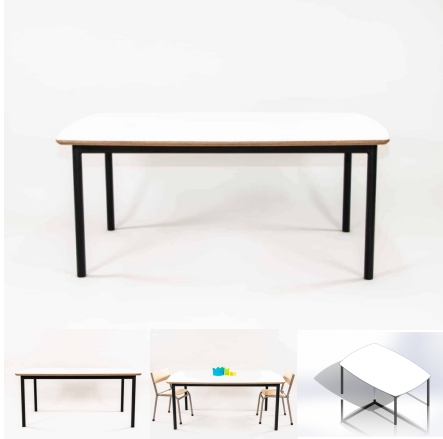

1600X800 RECTANGLE PUFFER TABLE

SKU: 3037

Powder Coated Steel Frame. Futura Top with 10 45 edge detail.

Table Height 385H (Infants), 450H (Toddlers), 500H (Preschoolers), TBC
Table Top Colour TBC, White, Maple
Powder Coated Steel Matt Bond Rivergum, Matt Bone White, Matt Desert Sand, Matt Scoria, Matt Storm Blue, Matt Wizard, TBC, Textura Black, Textura Charcoal, Textura White

Product Materials:

Product Dimensions: 1600L x 800W

Joinery Hours: 0.3

Engineering Hours: 0.5

Dispatch Hours: 0.1

Cubic Metres: 0.576

[Read More](#)

Price: $459.00 + GST

Categories: [Rectangle](#), [Tables](#)

Tag: [Creative](#)