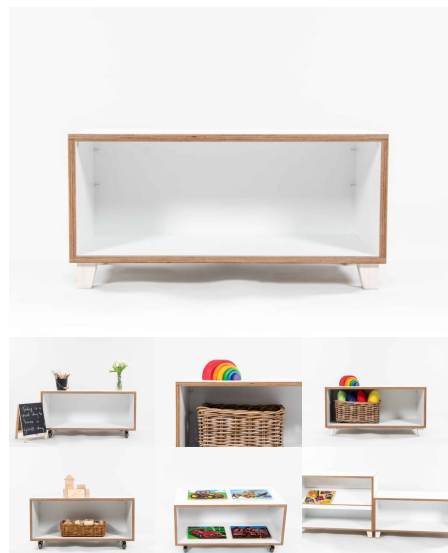

MULTI SHELF 800 X 400

SKU: 4014

Multipurpose Shelving Unit. Timber Feet, Wheels or Plinth Variant. White units will be using 16mm White HPL as the back. Woodgrain other colour units will be using 18mm Futura Backs. Have priced as an average price.

Cabinet Colour TBC, White, Maple
Base Options Feet, Plinth, TBC, Wheels

Product Materials:

Product Dimensions: 800L x 395W x 400H

Joinery Hours: 0.75

Engineering Hours: 0

Dispatch Hours: 0.15

Cubic Metres: .13

[Read More](#)

Price: $396.00 + GST

Categories: [Multi Shelving](#), [Storage](#)

Tag: [Multi Shelving](#)