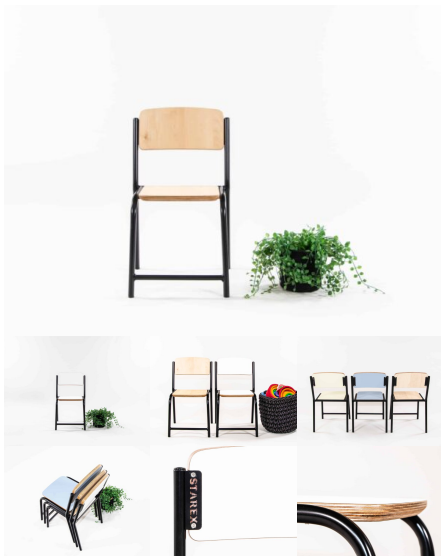

STACKING CHAIR

SKU: 2000

Chair Height

220H (Infants), 285H (Toddlers), 320H (Preschoolers), TBC

Powder Coated Steel

Matt Bond Rivergum, Matt Bone White, Matt Desert Sand, Matt Scoria, Matt Storm Blue, Matt Wizard, TBC, Textura Black, Textura Charcoal, Textura Sandstone Grey, Textura Titania, Textura White

Product Materials:

Product Dimensions:

Joinery Hours: 0.08

Engineering Hours: 0.14

Dispatch Hours: 0.13

Cubic Metres: 0.09

[Read More](#)

Price: $99.00 + GST

Categories: [Chairs](#), [Seating](#), [Seating](#), [Under $500](#)

Tags: [Chairs](#), [Under500](#)

FERGUS STACKING CHAIR

SKU: 2002

Stacking Chair offered in 3 seat height variants (320H, 285H and 220H). Powder Coated Steel Frame with 18mm Futura Seat and Back

Chair Height

220H (Infants), 285H (Toddlers), 320H (Preschoolers), TBC

Seat/Back Colour

Taupe Grey, TBC, White, Maple, Denim, Saffron, Wasabi

Powder Coated Steel

Matt Bond Rivergum, Matt Bone White, Matt Desert Sand, Matt Scoria, Matt Storm Blue, Matt Wizard, TBC, Textura Black, Textura Charcoal, Textura Sandstone Grey, Textura Titania, Textura White

Product Materials:

Product Dimensions:

Joinery Hours: 0.13

Engineering Hours: .25

Dispatch Hours: 0.07

Cubic Metres: .09

[Read More](#)

Price: $115.00 + GST

Categories: [Chairs](#), [Seating](#), [Seating](#), [Under $500](#)

Tags: [Chairs](#), [Under500](#)