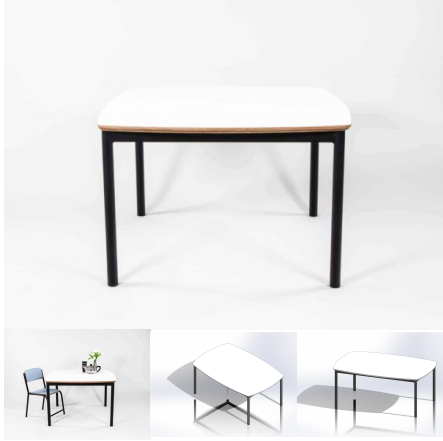

1000 SQUARE PUFFER TABLE

SKU: 3016

Powder Coated Steel Frame. Futura Top with 10 45 edge detail.

Table Height 385H (Infants), 450H (Toddlers), 500H (Preschoolers), TBC

Table Top Colour TBC, White, Maple

Powder Coated Steel Matt Bond Rivergum, Matt Bone White, Matt Desert Sand, Matt Scoria, Matt Storm Blue, Matt Wizard, TBC, Textura Black, Textura Charcoal, Textura Sandstone Grey, Textura Titania, Textura White

Product Materials:

Product Dimensions: 1000L x 1000W

Joinery Hours: 0.3

Engineering Hours: 0.5

Dispatch Hours: 0.1

Cubic Metres: .45

[Read More](#)

Price: $389.00 + GST

Categories: [Square](#), [Tables](#)

Tag: [Creative](#)