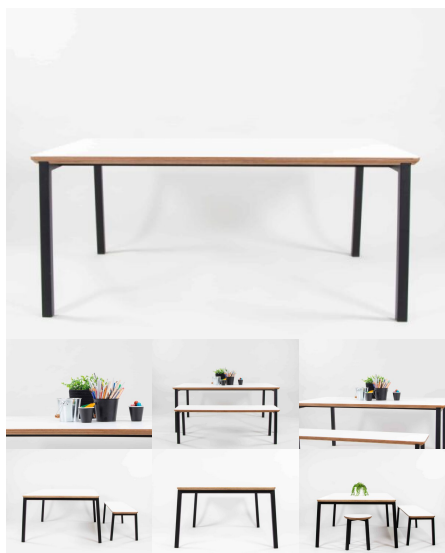

BEN TABLE

SKU: 3023

Table - matches with the 1000L Ben Bench. Powder Coated Steel frame. 10 45 edge detail on Table top. Variable heights of 450mm and 500mm

Table Height	450H (Toddlers), 500H (Preschoolers), TBC
Table Top Colour	TBC, White, Maple
Powder Coated Steel	Matt Bond Rivergum, Matt Bone White, Matt Desert Sand, Matt Scoria, Matt Storm Blue, Matt Wizard, TBC, Textura Black, Textura Charcoal, Textura Sandstone Grey, Textura Titania, Textura White

Product Materials:

Product Dimensions: 1200L x 800W x 450/500H

Joinery Hours: 0.3

Engineering Hours: 0.75

Dispatch Hours: 0.16

Cubic Metres: 0.432

[Read More](#)

Price: $576.00 + GST

Categories: [Rectangle](#), [Tables](#)

Tag: [Art](#)