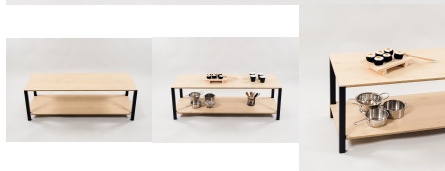

STEEL 2 TIERED SHELF

SKU: 4049

Cabinet Colour

TBC, White, Maple

Powder Coated Steel

Matt Bond Rivergum, Matt Bone White, Matt Desert Sand, Matt Scoria, Matt Storm Blue, Matt Wizard, TBC, Textura Black, Textura Charcoal, Textura White

Base Options

Feet, TBC, Wheels

Product Materials: 18mm Futura, Powder Coated Steel

Product Dimensions: 1200L x 395W x 400H

Joinery Hours: 0.3

Engineering Hours: 0.4

Dispatch Hours: 0.1

Cubic Metres: 0.189

[Read More](#)

Price: $438.00 + GST

Categories: [Storage](#), [Storage](#), [Tiered Shelving](#), [Under $500](#)

Tag: [Tiered Shelving](#)

FRIDGE - PRESCHOOL

SKU: 5006

Family Play Single Fridge. Timber feet, wheels or plinth variants available.

Cabinet Colour

TBC, White, Maple

Door/Panel Front Colour

TBC, White, Maple

Base Options

Feet, Plinth, TBC, Wheels

Product Materials:

Product Dimensions: 395L x 395W x 600H

Joinery Hours: 0.75

Engineering Hours: 0

Dispatch Hours: 0.2

Cubic Metres: .093

[Read More](#)

Price: $421.00 + GST

Categories: [Family Play](#), [Family Play](#), [Play and Explore](#), [Under $500](#)

Tag: [Family Play](#)