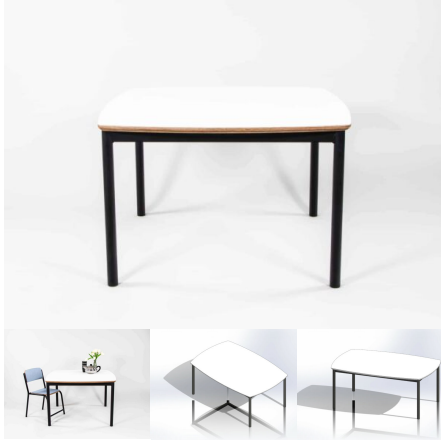

600 SQUARE PUFFER TABLE

SKU: 3014

Powder Coated Steel Frame. Futura Top with 10 45 edge detail.

Table Height 385H (Infants), 450H (Toddlers), 500H (Preschoolers), TBC

Table Top Colour TBC, White, Maple

Powder Coated Steel

Matt Bond Rivergum, Matt Bone White, Matt Desert Sand, Matt Scoria, Matt Storm Blue, Matt Wizard, TBC, Textura Black, Textura Charcoal, Textura Sandstone Grey, Textura Titania, Textura White

Product Materials:

Product Dimensions: 600L x 600W

Joinery Hours: .25

Engineering Hours: 0.5

Dispatch Hours: 0.1

Cubic Metres: .162

[Read More](#)

Price: $242.00 + GST

Categories: [Square](#), [Tables](#), [Tables](#), [Under $500](#)

Tag: [Creative](#)