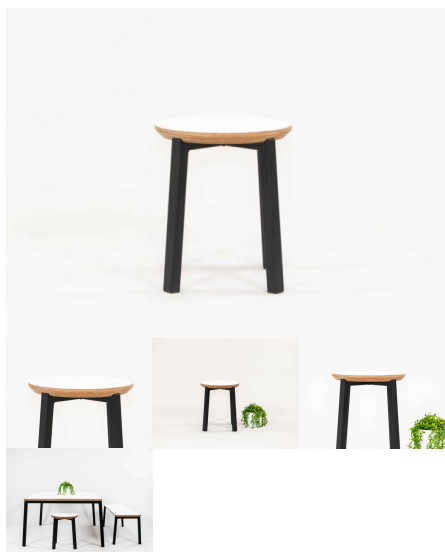

BEN STOOL

SKU: 2007

Stool - matches with the 1200L Ben Art Table. Powder Coated Steel frame. 10 45 edge detail on seat top. Variable heights of 320mm and 285mm

Stool Height 285H (Toddlers), 320H (Preschoolers), TBC
Seat Colour TBC, White, Maple
Powder Coated Steel Matt Bond Rivergum, Matt Bone White, Matt Desert Sand, Matt Scoria, Matt Storm Blue, Matt Wizard, TBC, Textura Black, Textura Charcoal, Textura Sandstone Grey, Textura Titania, Textura White

Product Materials:

Product Dimensions: 285 Diameter

Joinery Hours: 0.16

Engineering Hours: 0.5

Dispatch Hours: 0.1

Cubic Metres: 0.03

[Read More](#)

Price: $196.00 + GST

Categories: [Seating](#), [Seating](#), [Stools](#), [Under $500](#)

Tag: [Stools](#)