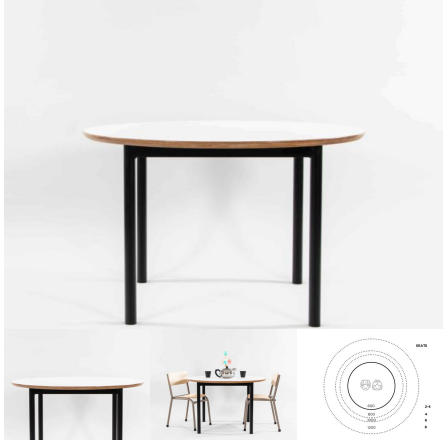

800 ROUND TABLE

SKU: 3002

Powder Coated Steel Frame. Futura Top with 10 45 edge detail.

Table Height 385H (Infants), 450H (Toddlers), 500H (Preschoolers), TBC
Table Top Colour TBC, White, Maple
Powder Coated Steel Matt Bond Rivergum, Matt Bone White, Matt Desert Sand, Matt Scoria, Matt Storm Blue, Matt Wizard, TBC, Textura Black, Textura Charcoal, Textura Sandstone Grey, Textura Titania, Textura White

Product Materials:

Product Dimensions: 800 Diameter

Joinery Hours: 0.23

Engineering Hours: 0.5

Dispatch Hours: 0.1

Cubic Metres: 0.288

[Read More](#)

Price: $304.00 + GST

Categories: [Round](#), [Tables](#), [Tables](#), [Under $500](#)

Tag: [Round](#)