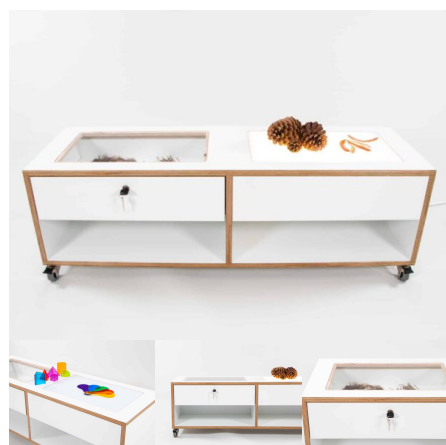

DISCOVERY STATION - PRESCHOOL

SKU: 5055

Science Station with Lightbox and Observation Drawer. Timber feet, Wheels and Plinth options available. I would like two adjustable shelves added to this unit.

Cabinet Colour

TBC, White, Maple

Base Options

Feet, Plinth, TBC, Wheels

Product Materials:

Product Dimensions: 1200L x 395W x 600H

Joinery Hours: 2.5

Engineering Hours: 0

Dispatch Hours: 1.1

Cubic Metres: .28

[Read More](#)

Price: $1,231.00 + GST

Categories: [Lightboxes & Nature](#), [Play and Explore](#)

Tag: [Lightboxes](#)