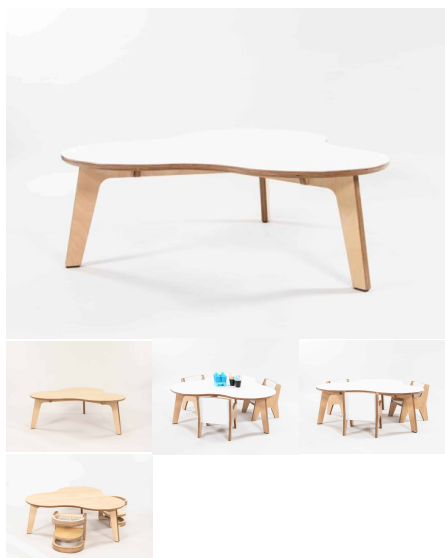

3POD TABLE

SKU: 3013

18mm Futura Top and 24mm Futura/Eco Spectrum Legs

Table Top Colour TBC, White, Maple

Product Materials:

Product Dimensions: 960L x 900W x 340H

Joinery Hours: 1

Engineering Hours: 0

Dispatch Hours: 0.1

Cubic Metres: .29

[Read More](#)

Price: $459.00 + GST

Categories: [Creative](#), [Tables](#), [Tables](#), [Under $500](#)

Tag: [Creative](#)