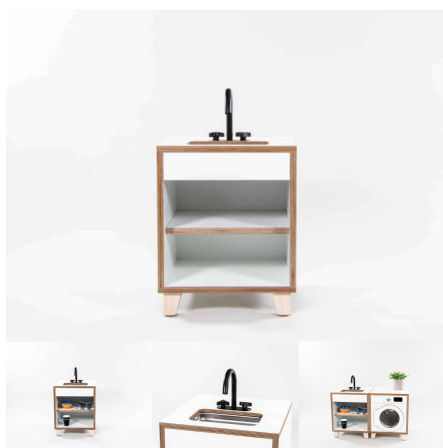

SINK - INFANT & TODDLER

SKU: 5003

Cabinet Colour TBC, White, Maple

Door/Panel Front Colour TBC, White, Maple

Base Options Feet, Plinth, TBC, Wheels

Product Materials:

Product Dimensions: 395L x 395W x 500H

Joinery Hours: 0.75

Engineering Hours: .1

Dispatch Hours: 0.2

Cubic Metres: .078

[Read More](#)

Price: $421.00 + GST

Categories: [Family Play](#), [Play and Explore](#)

Tag: [Family Play](#)