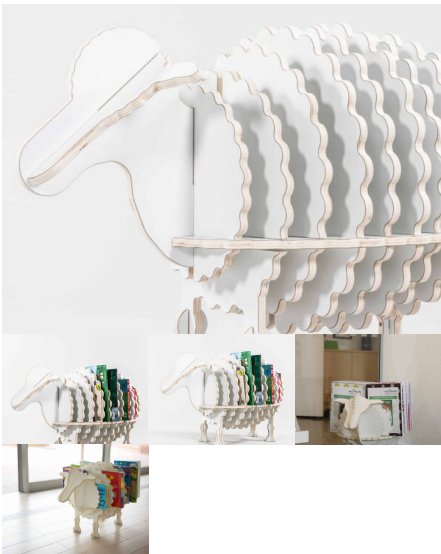

LOUIE (BOOKSHELF)

SKU: 4010

Sheep Book Storage

Product Materials: 13mm HPL

Product Dimensions: 900L x 490W x 520H

Joinery Hours: 1

Engineering Hours: 0

Dispatch Hours: 0.15

Cubic Metres: 0.23

[Read More](#)

Price: $499.00 + GST

Categories: [Book + Puzzle](#), [Storage](#), [Storage](#), [Under $500](#)

Tag: [Book + Puzzle](#)