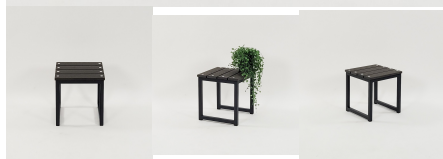

BBQ STOOL

SKU: 2042

Stool Height

285H (Toddlers), 320H (Preschoolers), TBC

Powder Coated Steel

Matt Bond Rivergum, Matt Bone White, Matt Desert Sand, Matt Scoria, Matt Storm Blue, Matt Wizard, TBC, Textura Black, Textura Charcoal, Textura White

Product Materials:

Product Dimensions: 300L x 290W x 320H

Joinery Hours: 0.16

Engineering Hours: 1

Dispatch Hours: 0.16

Cubic Metres: 0.027

[Read More](#)

Price: $236.00 + GST

Categories: [Outdoor](#), [Stools](#)