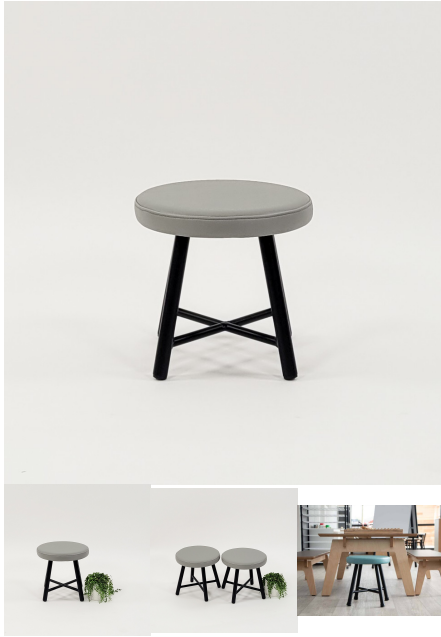

## LUNA STOOL

**SKU:** 2011

Stool - Powder Coated Steel Frame. Upholstered Top

**Upholstery Colour** Army, Cobalt, Ether, Gunmetal, Mustard, Saddle, Stone, TBC, Tussock  
**Stool Height** 285H (Toddlers), 320H (Preschoolers), TBC  
**Powder Coated Steel** Matt Bond Rivergum, Matt Bone White, Matt Desert Sand, Matt Scoria, Matt Storm Blue, Matt Wizard, TBC, Textura Black, Textura Charcoal, Textura Sandstone Grey, Textura Titania, Textura White