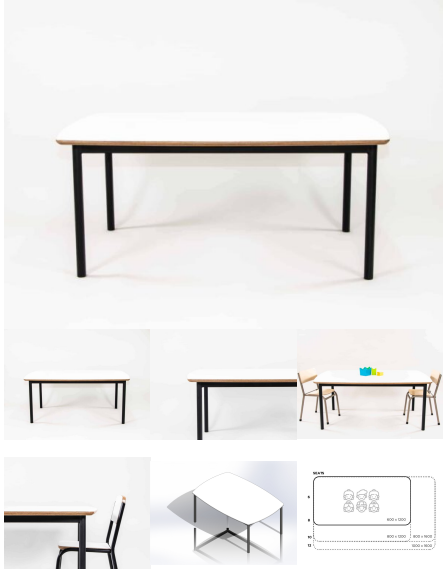

1200X800 RECTANGLE PUFFER TABLE

SKU: 3018

Powder Coated Steel Frame. Futura Top with 10 45 edge detail.

Table Height 385H (Infants), 450H (Toddlers), 500H (Preschoolers), TBC

Table Top Colour TBC, White, Maple

Powder Coated Steel Matt Bond Rivergum, Matt Bone White, Matt Desert Sand, Matt Scoria, Matt Storm Blue, Matt Wizard, TBC, Textura Black, Textura Charcoal, Textura Sandstone Grey, Textura Titania, Textura White

Product Materials:

Product Dimensions: 1200L x 800W

Joinery Hours: 0.3

Engineering Hours: 0.5

Dispatch Hours: 0.1

Cubic Metres: .432

[Read More](#)

Price: $407.00 + GST

Categories: [Rectangle](#), [Tables](#), [Tables](#), [Under $500](#)

Tag: [Creative](#)