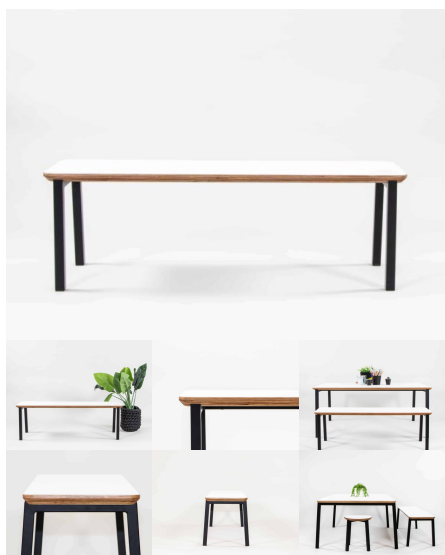

BEN BENCH SEAT

SKU: 2017

Bench Seat - matches with the 1200L Ben Art Table. Powder Coated Steel frame. 10 45 edge detail on seat top. Variable heights of 320mm and 285mm

Bench Height 285 (Toddlers), 320 (Preschoolers), TBC
Seat Colour TBC, White, Maple
Powder Coated Steel Matt Bond Rivergum, Matt Bone White, Matt Desert Sand, Matt Scoria, Matt Storm Blue, Matt Wizard, TBC, Textura Black, Textura Charcoal, Textura Sandstone Grey, Textura Titania, Textura White

Product Materials:

Product Dimensions: 1000L x 280W x 285/320H

Joinery Hours: 0.30

Engineering Hours: 0.70

Dispatch Hours: 0.1

Cubic Metres: .08

[Read More](#)

Price: $304.00 + GST

Categories: [Benches](#), [Seating](#), [Seating](#), [Under $500](#)

Tag: [Benches](#)