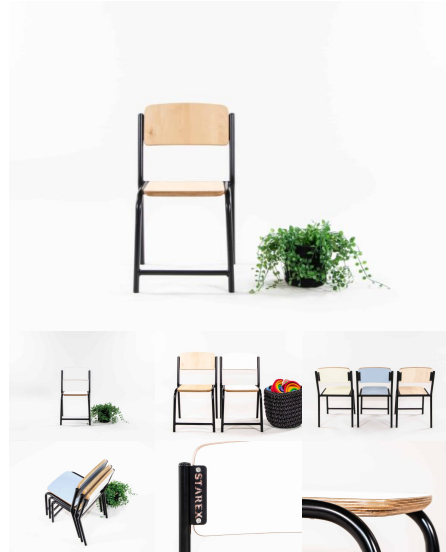

FERGUS STACKING CHAIR

SKU: 2002

Stacking Chair offered in 3 seat height variants (320H, 285H and 220H). Powder Coated Steel Frame with 18mm Futura Seat and Back

Chair Height

220H (Infants), 285H (Toddlers), 320H (Preschoolers), TBC

Seat/Back Colour

Taupe Grey, TBC, White, Maple, Denim, Saffron, Wasabi

Powder Coated Steel

Matt Bond Rivergum, Matt Bone White, Matt Desert Sand, Matt Scoria, Matt Storm Blue, Matt Wizard, TBC, Textura Black, Textura Charcoal, Textura Sandstone Grey, Textura Titania, Textura White

Product Materials:

Product Dimensions:

Joinery Hours: 0.13

Engineering Hours: .25

Dispatch Hours: 0.07

Cubic Metres: .09

[Read More](#)

Price: $115.00 + GST

Categories: [Chairs](#), [Seating](#), [Seating, Under $500](#)

Tags: [Chairs](#), [Under500](#)