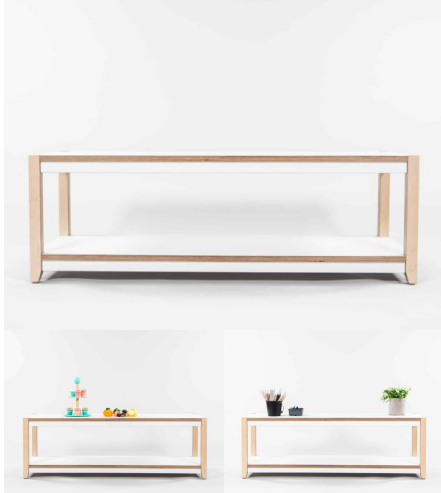

Categories: [Family Play](#), [Family Play](#), [Play and Explore](#), [Under $500](#)

Tag: [Family Play](#)

2 TIERED SHELF

SKU: 4029

Fixed Shelf top and Bottom. For timing on this bear in mind that legs can be stock produced i.e. saw set up for the angle cut on legs can be done once for say x5-10 units at a time.

Cabinet Colour TBC, White, Maple

Product Materials:

Product Dimensions: 1200L x 395W x 400H

Joinery Hours: 1.25

Engineering Hours:

Dispatch Hours: 0.1

Cubic Metres: 0.189

[Read More](#)

Price: $499.00 + GST

Categories: [Storage](#), [Storage](#), [Tiered Shelving](#), [Under $500](#)

Tag: [Tiered Shelving](#)