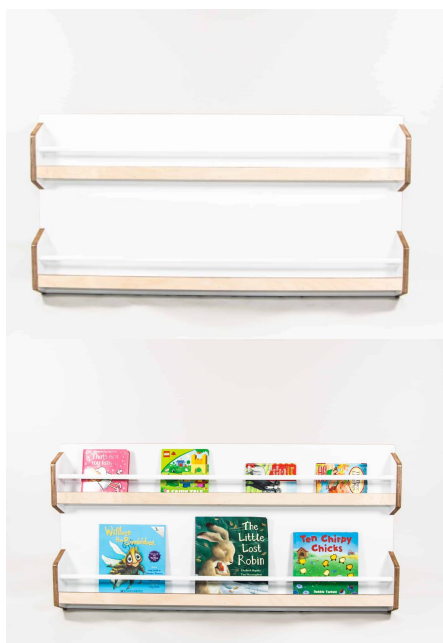

WALL MOUNTED BOOK SHELF 1200L

SKU: 4002

Wall Mounted two tier book shelf. Futura with Dowel support rails

Powder Coated Steel	Matt Bond Rivergum, Matt Bone White, Matt Desert Sand, Matt Scoria, Matt Storm Blue, Matt Wizard, TBC, Textura Black, Textura Charcoal, Textura Sandstone Grey, Textura Titania, Textura White

Product Materials:

Product Dimensions: 1200L x 120W x 600H

Joinery Hours: 0.75

Engineering Hours: .1

Dispatch Hours: 0.1

Cubic Metres: .086

[Read More](#)

Price: $375.00 + GST

Categories: [Book + Puzzle](#), [Storage](#), [Storage](#), [Under $500](#)

Tag: [Book + Puzzle](#)