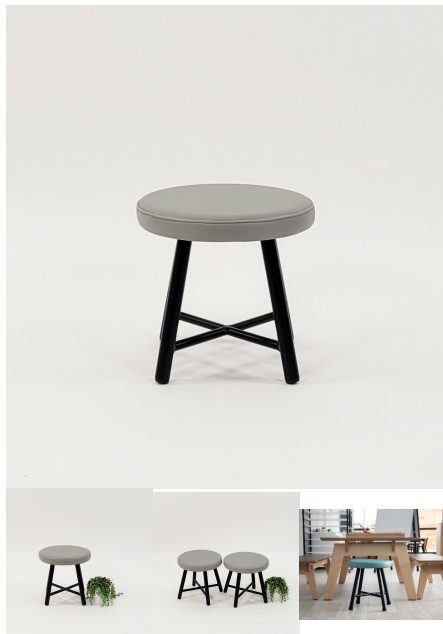

## LUNA STOOL

**SKU:** 2011

Stool - Powder Coated Steel Frame. Upholstered Top

**Upholstery Colour** Army, Cobalt, Ether, Gunmetal, Mustard, Saddle, Stone, TBC, Tussock  
**Stool Height** 285H (Toddlers), 320H (Preschoolers), TBC  
**Powder Coated Steel** Matt Bond Rivergum, Matt Bone White, Matt Desert Sand, Matt Scoria, Matt Storm Blue, Matt Wizard, TBC, Textura Black, Textura Charcoal, Textura Sandstone Grey, Textura Titania, Textura White