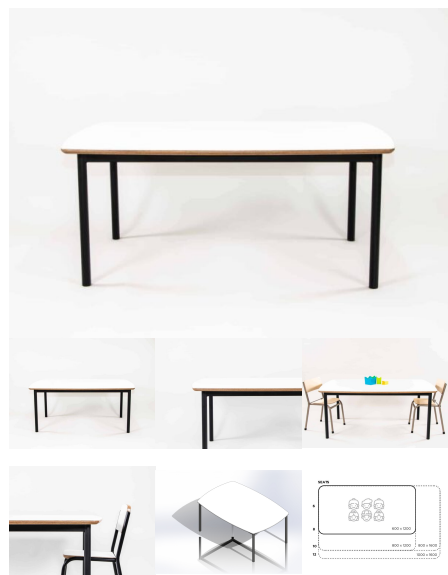

1200X800 RECTANGLE PUFFER TABLE

SKU: 3018

Powder Coated Steel Frame. Futura Top with 10 45 edge detail.

Table Height 385H (Infants), 450H (Toddlers), 500H (Preschoolers), TBC
Table Top Colour TBC, White, Maple
Powder Coated Steel Matt Bond Rivergum, Matt Bone White, Matt Desert Sand, Matt Scoria, Matt Storm Blue, Matt Wizard, TBC, Textura Black, Textura Charcoal, Textura Sandstone Grey, Textura Titania, Textura White

Product Materials:

Product Dimensions: 1200L x 800W

Joinery Hours: 0.3

Engineering Hours: 0.5

Dispatch Hours: 0.1

Cubic Metres: .432

[Read More](#)

Price: $407.00 + GST

Categories: [Rectangle](#), [Tables](#), [Tables](#), [Under $500](#)

Tag: [Creative](#)