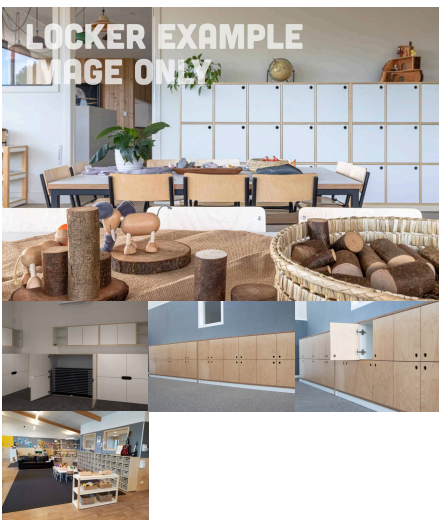

LOCKERS

SKU: 6013

Collage of Images and perhaps online questionnaire on website for customers to create a POA

Cabinet Colour   TBC

Product Materials: TBC
Product Dimensions: TBC
Joinery Hours: TBC
Engineering Hours: TBC
Dispatch Hours: TBC
Cubic Metres: TBC

[Read More](#)

Price:

Categories: [Bags & Lockers](#), [Bags & Lockers](#), [Staffroom](#), [Storage](#), [Teachers](#)

Tag: [Teachers](#)