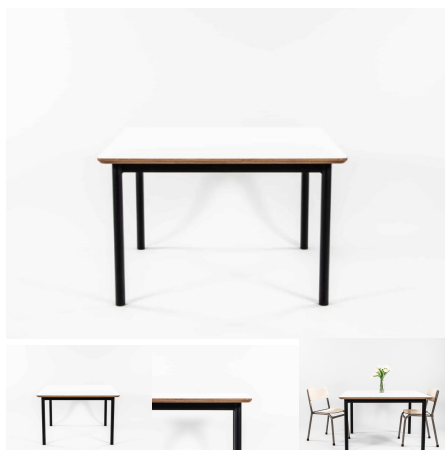

1200 SQUARE TABLE

SKU: 3008

Powder Coated Steel Frame. Futura Top with 10 45 edge detail.

Table Height 385H (Infants), 450H (Toddlers), 500H (Preschoolers), TBC

Table Top Colour TBC, White, Maple

Powder Coated Steel

Matt Bond Rivergum, Matt Bone White, Matt Desert Sand, Matt Scoria, Matt Storm Blue, Matt Wizard, TBC, Textura Black, Textura Charcoal, Textura Sandstone Grey, Textura Titania, Textura White

Product Materials:

Product Dimensions: 1200L x 1200W

Joinery Hours: 0.25

Engineering Hours: 0.5

Dispatch Hours: 0.1

Cubic Metres: .648

[Read More](#)

Price: $432.00 + GST

Categories: [Square](#), [Tables](#), [Tables](#), [Under $500](#)

Tag: [Square](#)