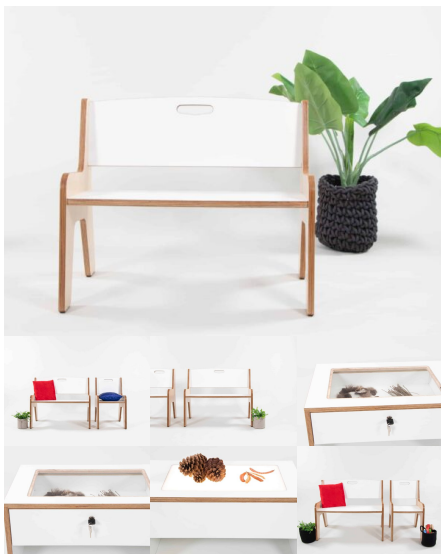

LITTLE PLY SOFA

SKU: 2006

Product Materials: 18mm Futura

Product Dimensions: 1200L x 415W x 540H

Joinery Hours: 0.8

Engineering Hours: 0

Dispatch Hours: 0.15

Cubic Metres: 0.268

[Read More](#)

Price: $247.00 + GST

Categories: [Chairs](#), [Seating](#)

Tag: [Chairs](#)