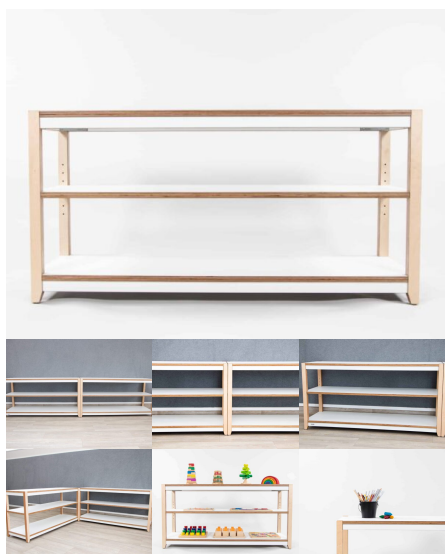

3 TIERED SHELF

SKU: 4030

Fixed Shelf top and bottom with 1 x Adjustable shelf. For timing on this bear in mind that legs can be stock produced i.e. saw set up for the angle cut on legs can be done once for say x5-10 units at a time.

Cabinet Colour TBC, White, Maple

Product Materials:

Product Dimensions: 1200L x 395W x 600H

Joinery Hours: 1.75

Engineering Hours: 0

Dispatch Hours: 0.1

Cubic Metres: .28

[Read More](#)

Price: $719.00 + GST

Categories: [Storage](#), [Tiered Shelving](#)

Tag: [Tiered Shelving](#)