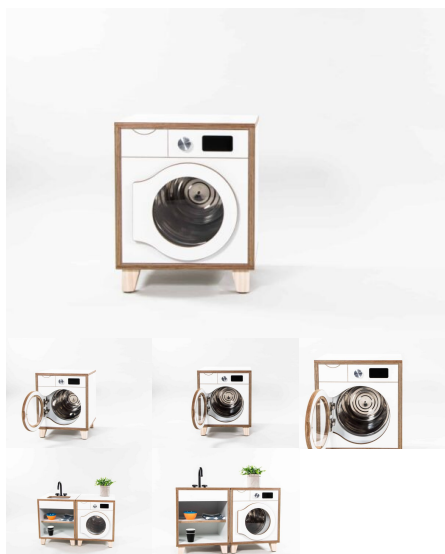

WASHING MACHINE - INFANT & TODDLER

SKU: 5007

Family Play Single Washing Machine Timber feet, wheels or plinth variants available.

Cabinet Colour TBC, White, Maple

Door/Panel Front Colour TBC, White, Maple

Base Options Feet, Plinth, TBC, Wheels

Product Materials:

Product Dimensions: 395L x 395W x 500H

Joinery Hours: 1

Engineering Hours: 0

Dispatch Hours: 0.25

Cubic Metres: .078

[Read More](#)

Price: $494.00 + GST

Categories: [Family Play](#), [Family Play](#), [Play and Explore](#), [Under $500](#)

Tag: [Family Play](#)