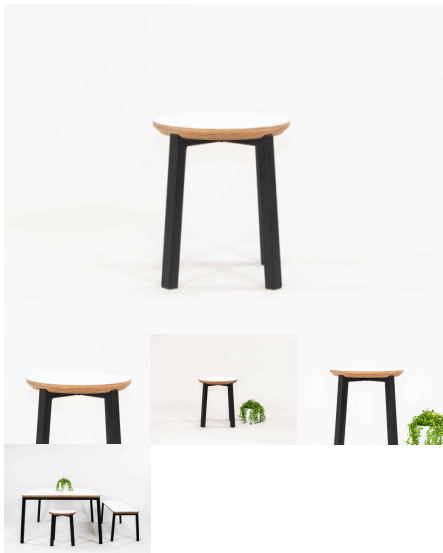

BEN STOOL

SKU: 2007

Stool - matches with the 1200L Ben Art Table. Powder Coated Steel frame. 10 45 edge detail on seat top. Variable heights of 320mm and 285mm

Stool Height

285H (Toddlers), 320H (Preschoolers), TBC

Seat Colour

TBC, White, Maple

Powder Coated Steel

Matt Bond Rivergum, Matt Bone White, Matt Desert Sand, Matt Scoria, Matt Storm Blue, Matt Wizard, TBC, Textura Black, Textura Charcoal, Textura Sandstone Grey, Textura Titania, Textura White

Product Materials:

Product Dimensions: 285 Diameter

Joinery Hours: 0.16

Engineering Hours: 0.5

Dispatch Hours: 0.1

Cubic Metres: 0.03

[Read More](#)

Price: $196.00 + GST

Categories: [Seating](#), [Seating](#), [Stools](#), [Under $500](#)

Tag: [Stools](#)