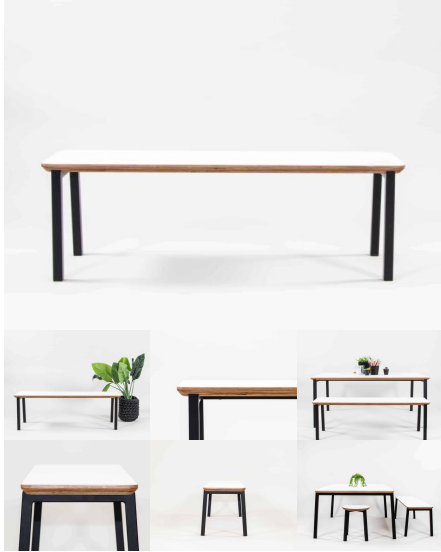

BEN BENCH SEAT

SKU: 2017

Bench Seat - matches with the 1200L Ben Art Table. Powder Coated Steel frame. 10 45 edge detail on seat top. Variable heights of 320mm and 285mm

Bench Height 285 (Toddlers), 320 (Preschoolers), TBC

Seat Colour TBC, White, Maple

Powder Coated Steel Matt Bond Rivergum, Matt Bone White, Matt Desert Sand, Matt Scoria, Matt Storm Blue, Matt Wizard, TBC, Textura Black, Textura Charcoal, Textura Sandstone Grey, Textura Titania, Textura White

Product Materials:

Product Dimensions: 1000L x 280W x 285/320H

Joinery Hours: 0.30

Engineering Hours: 0.70

Dispatch Hours: 0.1

Cubic Metres: .08

[Read More](#)

Price: $304.00 + GST

Categories: [Benches](#), [Seating](#), [Seating](#), [Under $500](#)

Tag: [Benches](#)