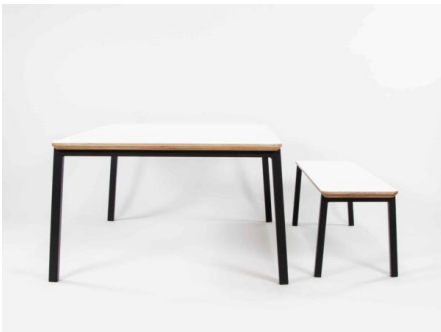

BEN TABLE AND BENCH SEATS (SET)

SKU: N/A

Product Materials:

Product Dimensions:

Joinery Hours:

Engineering Hours:

Dispatch Hours:

Cubic Metres:

[Read More](#)

Price: $1,184.00 + GST

Categories: [Sets](#), [Table & Seating](#)