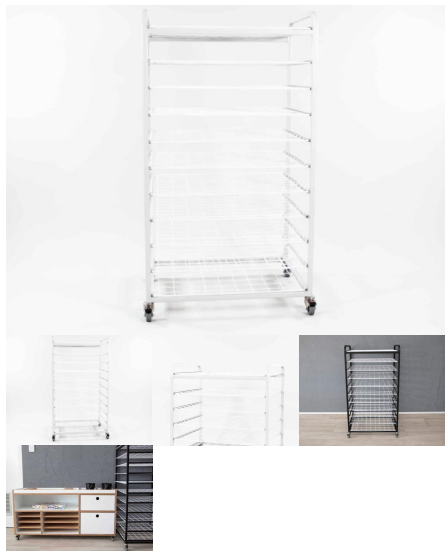

DRYING RACK LARGE

SKU: 5041

Steel Framed Drying Rack on wheels. Plastic Coated Wire Shelves.

Powder Coated Steel

Matt Bond Rivergum, Matt Bone White, Matt Desert Sand, Matt Scoria, Matt Storm Blue, Matt Wizard, TBC, Textura Black, Textura Charcoal, Textura Sandstone Grey, Textura Titania, Textura White

Product Materials:

Product Dimensions: 650L x 500W x 1170H

Joinery Hours: 0

Engineering Hours: 1.75

Dispatch Hours: 0.25

Cubic Metres: .38

[Read More](#)

Price: $783.00 + GST

Categories: [Art](#), [Play and Explore](#)

Tag: [Art](#)