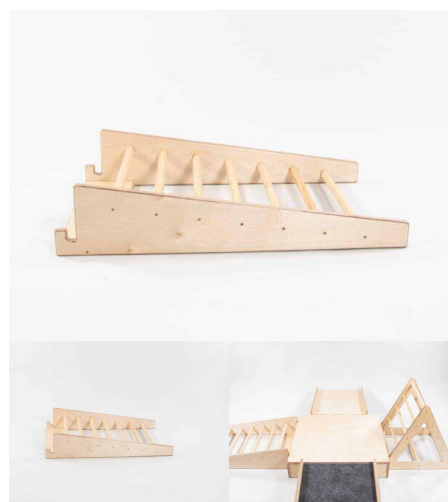

DOWEL RAMP

SKU: 7002

Dowelling Ramp - Part of Crawling Ramp Kitset

Product Materials:

Product Dimensions: 800L x 500W x 140H

Joinery Hours: 1

Engineering Hours: 0

Dispatch Hours: 0.1

Cubic Metres: .056

[Read More](#)

Price: $350.00 + GST

Categories: [Baby First](#), [Babyfirst](#), [Babyfirst](#), [Under $500](#)

Tag: [Babyfirst](#)