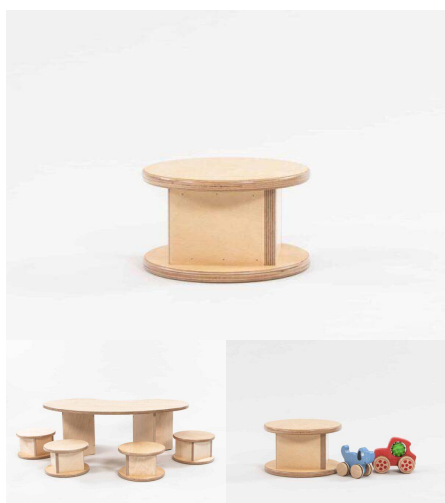

Categories: [Baby First](#), [Babyfirst](#), [Babyfirst](#), [Under \\$500](#)

Tag: [Babyfirst](#)

TOADSTOOL

SKU: 7010

Toadstool - Single

Product Materials:

Product Dimensions: 256DIA x 155H

Joinery Hours: 0.25