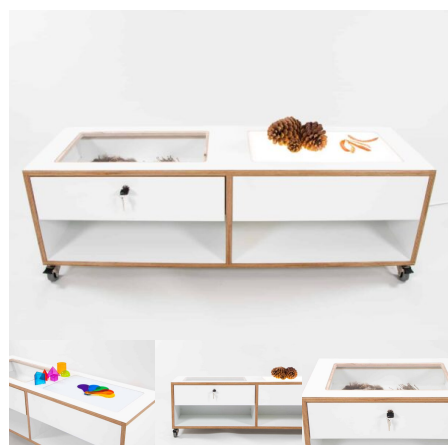

Price: \$3,269.00 + GST

Categories: [Family Play](#), [Play and Explore](#), [Storage](#), [Tall Shelving Units](#)

Tag: [Benches](#)

DISCOVERY STATION - PRESCHOOL

SKU: 5055

Science Station with Lightbox and Observation Drawer. Timber feet, Wheels and Plinth options available. I would like two adjustable shelves added to this unit.