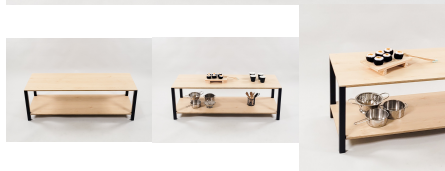

STEEL 3 TIERED SHELF

SKU: 4050

Cabinet Colour

TBC, White, Maple

Powder Coated Steel

Matt Bond Rivergum, Matt Bone White, Matt Desert Sand, Matt Scoria, Matt Storm Blue, Matt Wizard, TBC, Textura Black, Textura Charcoal, Textura White

Base Options

Feet, TBC, Wheels

Product Materials: 18mm Futura, Powder Coated Steel

Product Dimensions: 1200L x 395W x 600H

Joinery Hours: 0.4

Engineering Hours: 0.5

Dispatch Hours: 0.12

Cubic Metres: 0.284

[Read More](#)

Price: $586.00 + GST

Categories: [Storage](#), [Tiered Shelving](#)

Tag: [Tiered Shelving](#)