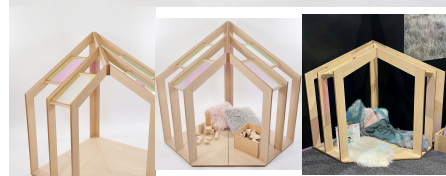

Tags: [Dress Ups](#), [Mirrors](#)

COSY HOUSE (WITH DICHROIC PANELS)

SKU: 5074

Product Materials:

Product Dimensions: 1200L x 1200W x 1485H

Joinery Hours: 5.5

Engineering Hours:

Dispatch Hours: 0.75