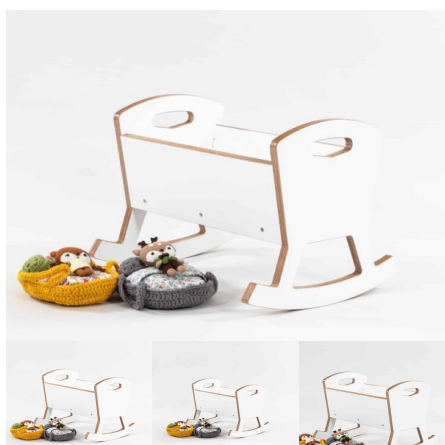

Engineering Hours: 0

Dispatch Hours: 0.05

Cubic Metres: .04

[Read More](#)

Price: \$273.00 + GST

Categories: [Family Play](#), [Play and Explore](#)

Tag: [Family Play](#)

DOLLS COT