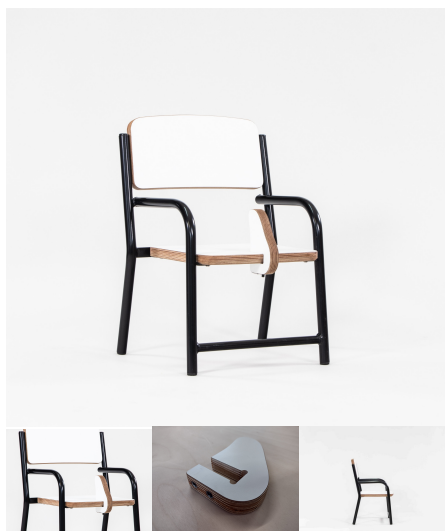

Tag: [Chairs](#)

CHARLIE CHAIR WITH POMMEL

SKU: 2040

Stacking Chair with arms offered in 2 seat height variants (285H and 220H). Also available with a removable support pole. Powder Coated Steel Frame with 18mm Futura Seat and Back