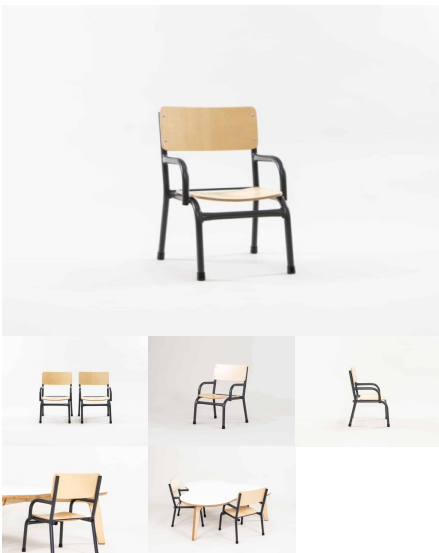

FERGUS STACKING CHAIR

SKU: 2002

Stacking Chair offered in 3 seat height variants (320H, 285H and 220H). Powder Coated Steel Frame with 18mm Futura Seat and Back

Chair Height 220H (Infants), 285H (Toddlers), 320H (Preschoolers), TBC

Seat/Back Colour Taupe Grey, TBC, White, Maple, Denim, Saffron, Wasabi

Powder Coated Steel Matt Bond Rivergum, Matt Bone White, Matt Desert Sand, Matt Scoria, Matt Storm Blue, Matt Wizard, TBC, Textura Black, Textura Charcoal, Textura Sandstone Grey, Textura Titania, Textura White

Product Materials:
Product Dimensions:
Joinery Hours: 0.13
Engineering Hours: .25
Dispatch Hours: 0.07
Cubic Metres: .09

[Read More](#)

Price: $115.00 + GST

Categories: [Chairs](#), [Seating](#), [Seating, Under $500](#)

Tags: [Chairs](#), [Under500](#)

CHAIR WITH ARMS

SKU: 2001

Chair Height 220H (Infants), 285H (Toddlers), TBC

Powder Coated Steel Matt Bond Rivergum, Matt Bone White, Matt Desert Sand, Matt Scoria, Matt Storm Blue, Matt Wizard, TBC, Textura Black, Textura Charcoal, Textura Sandstone Grey, Textura Titania, Textura White

Product Materials:
Product Dimensions:
Joinery Hours: 0.08
Engineering Hours: 0.13
Dispatch Hours: 0.13
Cubic Metres: .03

[Read More](#)

Price: $111.00 + GST

Categories: [Chairs](#), [Seating](#), [Seating, Under $500](#)

Tag: [Chairs](#)