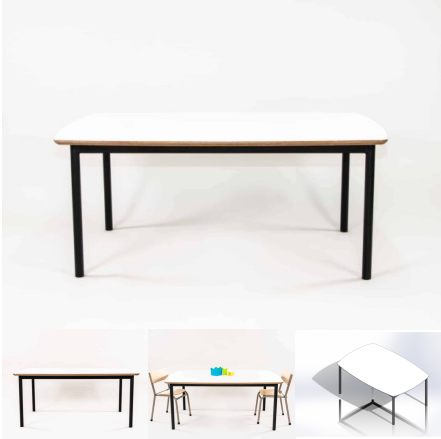

1600X800 RECTANGLE PUFFER TABLE

SKU: 3037

Powder Coated Steel Frame. Futura Top with 10 45 edge detail.

Table Height 385H (Infants), 450H (Toddlers), 500H (Preschoolers), TBC
Table Top Colour TBC, White, Maple
Powder Coated Steel Matt Bond Rivergum, Matt Bone White, Matt Desert Sand, Matt Scoria, Matt Storm Blue, Matt Wizard, TBC, Textura Black, Textura Charcoal, Textura White

Product Materials:

Product Dimensions: 1600L x 800W

Joinery Hours: 0.3

Engineering Hours: 0.5

Dispatch Hours: 0.1

Cubic Metres: 0.576

[Read More](#)

Price: $459.00 + GST

Categories: [Rectangle](#), [Tables](#)

Tag: [Creative](#)