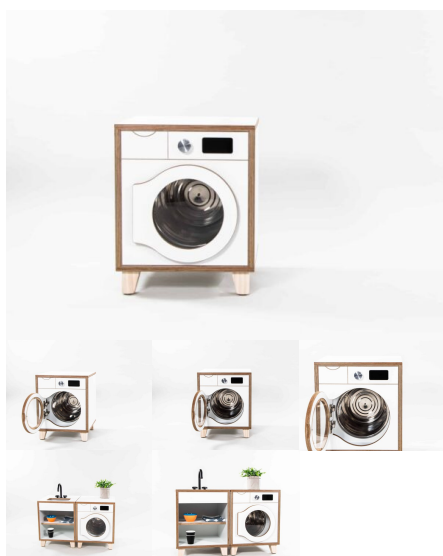

WASHING MACHINE - INFANT & TODDLER

SKU: 5007

Family Play Single Washing Machine Timber feet, wheels or plinth variants available.

Cabinet Colour TBC, White, Maple

Door/Panel Front Colour TBC, White, Maple

Base Options Feet, Plinth, TBC, Wheels

Product Materials:

Product Dimensions: 395L x 395W x 500H

Joinery Hours: 1

Engineering Hours: 0

Dispatch Hours: 0.25

Cubic Metres: .078

[Read More](#)

Price: $494.00 + GST

Categories: [Family Play](#), [Family Play](#), [Play and Explore](#), [Under $500](#)

Tag: [Family Play](#)