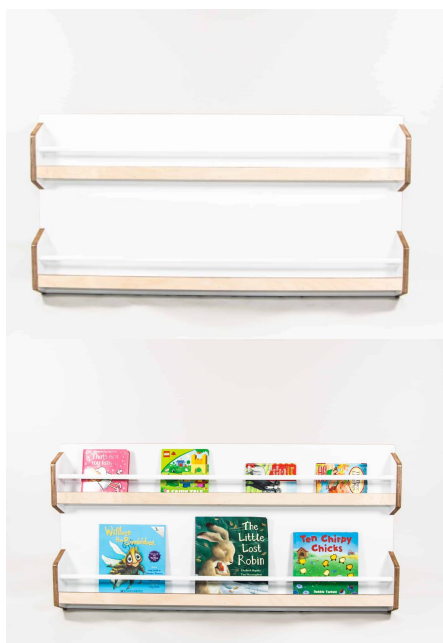

Categories: [Bench Seats](#), [Benches](#), [Seating](#), [Storage](#)

Tag: [Benches](#)

WALL MOUNTED BOOK SHELF 1200L

SKU: 4002

Wall Mounted two tier book shelf. Futura with Dowel support rails

Powder Coated Steel Matt Bond Rivergum, Matt Bone White, Matt Desert Sand, Matt Scoria, Matt Storm Blue, Matt Wizard, TBC, Textura Black, Textura Charcoal, Textura Sandstone Grey, Textura Titania, Textura White