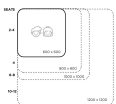

600 SQUARE TABLE

SKU: 3005

Table Height

385H (Infants), 450H (Toddlers), 500H (Preschoolers), TBC

Table Top Colour

TBC, White, Maple

Powder Coated Steel

Matt Bond Rivergum, Matt Bone White, Matt Desert Sand, Matt Scoria, Matt Storm Blue, Matt Wizard, TBC, Textura Black, Textura Charcoal, Textura Sandstone Grey, Textura Titania, Textura White

Product Materials:

Product Dimensions: 600sq

Joinery Hours: 0.2

Engineering Hours: 0.5

Dispatch Hours: 0.1

Cubic Metres: 0.162

[Read More](#)

Price: $242.00 + GST

Categories: [Square](#), [Tables](#), [Tables](#), [Under $500](#)

Tag: [Square](#)

600 SQUARE PUFFER TABLE

SKU: 3014

Powder Coated Steel Frame. Futura Top with 10 45 edge detail.

Table Height

385H (Infants), 450H (Toddlers), 500H (Preschoolers), TBC

Table Top Colour

TBC, White, Maple

Powder Coated Steel

Matt Bond Rivergum, Matt Bone White, Matt Desert Sand, Matt Scoria, Matt Storm Blue, Matt Wizard, TBC, Textura Black, Textura Charcoal, Textura Sandstone Grey, Textura Titania, Textura White

Product Materials:

Product Dimensions: 600L x 600W

Joinery Hours: .25

Engineering Hours: 0.5

Dispatch Hours: 0.1

Cubic Metres: .162

[Read More](#)

Price: $242.00 + GST

Categories: [Square](#), [Tables](#), [Tables](#), [Under $500](#)

Tag: [Creative](#)