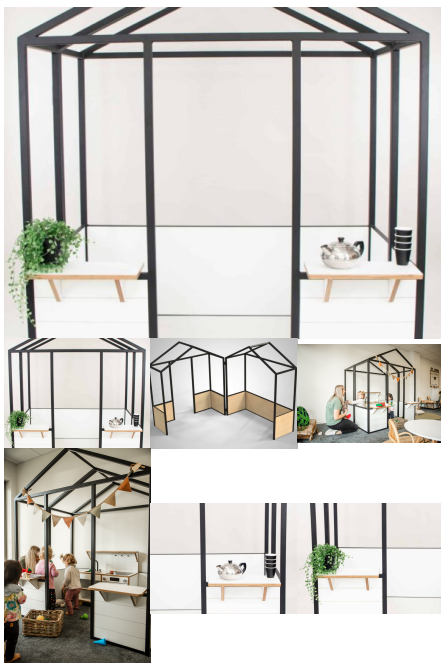

FOLDABLE HOUSE

SKU: 5072

Family Play House that can hinged 180degrees. Assembly: Welded and powder coated, then assembled. Screw assembly.

Weight 100 kg
Dimensions 160 x 120 x 190 cm
House Panel Height 500H(Toddlers), 600H(Preschool), TBC
Cabinet Colour TBC, White, Maple
Powder Coated Steel Matt Bond Rivergum, Matt Bone White, Matt Desert Sand, Matt Scoria, Matt Storm Blue, Matt Wizard, TBC, Textura Black, Textura Charcoal, Textura Sandstone Grey, Textura Titania, Textura White

Product Materials:

Product Dimensions: 1600L x 1200W x 1900H

Joinery Hours: 0.75

Engineering Hours: 8.25

Dispatch Hours: 1

Cubic Metres: 3.648

[Read More](#)

Price: $2,982.00 + GST