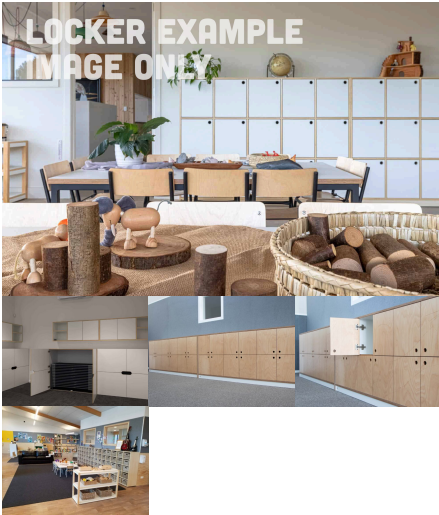

LOCKERS

SKU: 6013

Collage of Images and perhaps online questionnaire on website for customers to create a POA

Cabinet Colour TBC

Product Materials: TBC
Product Dimensions: TBC
Joinery Hours: TBC
Engineering Hours: TBC
Dispatch Hours: TBC
Cubic Metres: TBC

[Read More](#)

Price:

Categories: [Bags & Lockers](#), [Bags & Lockers](#), [Staffroom](#), [Storage](#), [Teachers](#)

Tag: [Teachers](#)