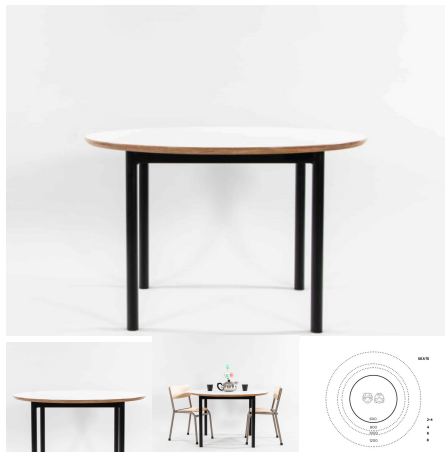

Categories: [Benches](#), [Seating](#), [Seating](#), [Under \\$500](#)

Tag: [Benches](#)

1200 ROUND TABLE

SKU: 3004

Powder Coated Steel Frame. Futura Top with 10 45 edge detail.

Table Height 385H (Infants), 450H (Toddlers), 500H (Preschoolers), TBC