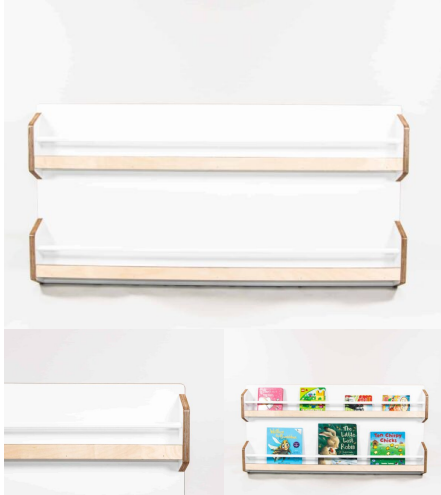

WALL MOUNTED BOOK SHELF 800L

SKU: 4001

Wall Mounted two tier book shelf. Futura with Dowel support rails

Powder Coated Steel

Matt Bond Rivergum, Matt Bone White, Matt Desert Sand, Matt Scoria, Matt Storm Blue, Matt Wizard, TBC, Textura Black, Textura Charcoal, Textura Sandstone Grey, Textura Titania, Textura White

Product Materials:

Product Dimensions: 800L x 120W x 600H

Joinery Hours: .75

Engineering Hours: .1

Dispatch Hours: 0.1

Cubic Metres: .057

[Read More](#)

Price: $343.00 + GST

Categories: [Book + Puzzle](#), [Storage](#)

Tag: [Book + Puzzle](#)