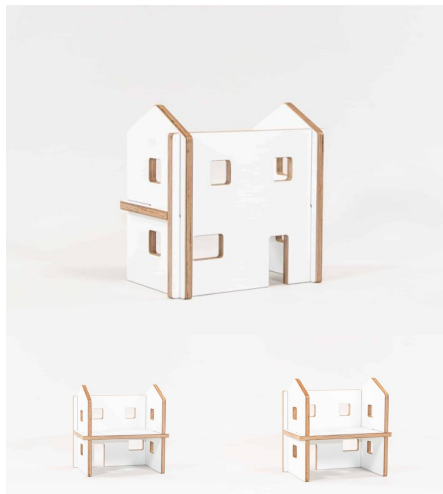

DOLLS HOUSE

SKU: 5020

Cabinet Colour

Denim, Saffron, Taupe Grey, TBC, Wasabi, White, Maple

Product Materials:

Product Dimensions: 395L x 250W x 395H

Joinery Hours: 0.25

Engineering Hours:

Dispatch Hours: 0.1

Cubic Metres: 0.01

[Read More](#)

Price: $100.00 + GST

Categories: [Family Play](#), [Family Play](#), [Play and Explore](#), [Under $500](#)

Tag: [Family Play](#)