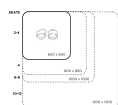

1200 SQUARE TABLE

SKU: 3008

Powder Coated Steel Frame. Futura Top with 10 45 edge detail.

Table Height 385H (Infants), 450H (Toddlers), 500H (Preschoolers), TBC

Table Top Colour TBC, White, Maple

Powder Coated Steel

Matt Bond Rivergum, Matt Bone White, Matt Desert Sand, Matt Scoria, Matt Storm Blue, Matt Wizard, TBC, Textura Black, Textura Charcoal, Textura Sandstone Grey, Textura Titania, Textura White

Product Materials:

Product Dimensions: 1200L x 1200W

Joinery Hours: 0.25

Engineering Hours: 0.5

Dispatch Hours: 0.1

Cubic Metres: .648

[Read More](#)

Price: $432.00 + GST

Categories: [Square](#), [Tables](#), [Tables](#), [Under $500](#)

Tag: [Square](#)

1200 SQUARE PUFFER TABLE

SKU: 3017

Powder Coated Steel Frame. Futura Top with 10 45 edge detail.

Table Height 385H (Infants), 450H (Toddlers), 500H (Preschoolers), TBC

Table Top Colour TBC, White, Maple

Powder Coated Steel

Matt Bond Rivergum, Matt Bone White, Matt Desert Sand, Matt Scoria, Matt Storm Blue, Matt Wizard, TBC, Textura Black, Textura Charcoal, Textura Sandstone Grey, Textura Titania, Textura White

Product Materials:

Product Dimensions: 1200L x 1200W

Joinery Hours: 0.35

Engineering Hours: 0.5

Dispatch Hours: 0.1

Cubic Metres: .648

[Read More](#)

Price: $432.00 + GST

Categories: [Square](#), [Tables](#)

Tag: [Creative](#)