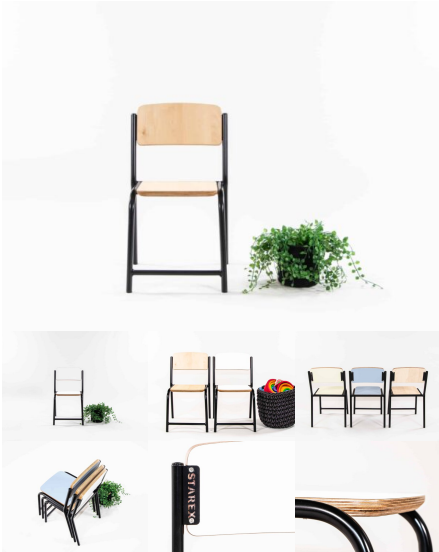

FERGUS STACKING CHAIR

SKU: 2002

Stacking Chair offered in 3 seat height variants (320H, 285H and 220H). Powder Coated Steel Frame with 18mm Futura Seat and Back

Chair Height 220H (Infants), 285H (Toddlers), 320H (Preschoolers), TBC

Seat/Back Colour Taupe Grey, TBC, White, Maple, Denim, Saffron, Wasabi

Powder Coated Steel Matt Bond Rivergum, Matt Bone White, Matt Desert Sand, Matt Scoria, Matt Storm Blue, Matt Wizard, TBC, Textura Black, Textura Charcoal, Textura Sandstone Grey, Textura Titania, Textura White

Product Materials:
Product Dimensions:
Joinery Hours: 0.13
Engineering Hours: .25
Dispatch Hours: 0.07
Cubic Metres: .09

[Read More](#)

Price: $115.00 + GST

Categories: [Chairs](#), [Seating](#), [Seating, Under $500](#)

Tags: [Chairs](#), [Under500](#)

CHAIR WITH ARMS

SKU: 2001

Chair Height 220H (Infants), 285H (Toddlers), TBC

Powder Coated Steel Matt Bond Rivergum, Matt Bone White, Matt Desert Sand, Matt Scoria, Matt Storm Blue, Matt Wizard, TBC, Textura Black, Textura Charcoal, Textura Sandstone Grey, Textura Titania, Textura White

Product Materials:
Product Dimensions:
Joinery Hours: 0.08
Engineering Hours: 0.13
Dispatch Hours: 0.13
Cubic Metres: .03

[Read More](#)

Price: $111.00 + GST

Categories: [Chairs](#), [Seating](#), [Seating, Under $500](#)

Tag: [Chairs](#)