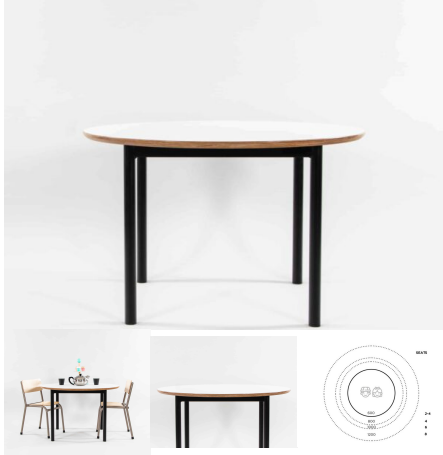

1000 ROUND TABLE

SKU: 3003

Powder Coated Steel Frame. Futura Top with 10 45 edge detail.

Table Height 385H (Infants), 450H (Toddlers), 500H (Preschoolers), TBC
Table Top Colour TBC, White, Maple
Powder Coated Steel Matt Bond Rivergum, Matt Bone White, Matt Desert Sand, Matt Scoria, Matt Storm Blue, Matt Wizard, TBC, Textura Black, Textura Charcoal, Textura Sandstone Grey, Textura Titania, Textura White

Product Materials:

Product Dimensions: 1000 Diameter

Joinery Hours: 0.25

Engineering Hours: 0.5

Dispatch Hours: 0.1

Cubic Metres: .45

[Read More](#)

Price: $389.00 + GST

Categories: [Round](#), [Tables](#), [Tables](#), [Under $500](#)

Tag: [Round](#)