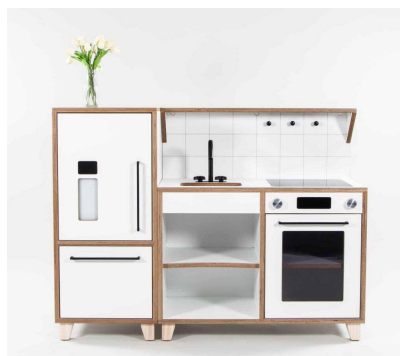

OUTDOOR SINK

SKU: 5019

Outdoor Stove

Product Materials:

Product Dimensions: 412L x 406W x 600H

Joinery Hours: 1.25

Engineering Hours: 0.5

Dispatch Hours: 0.4