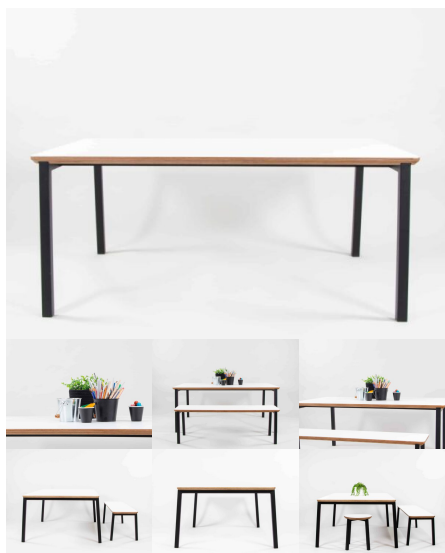

BEN TABLE

SKU: 3023

Table - matches with the 1000L Ben Bench. Powder Coated Steel frame. 10 45 edge detail on Table top. Variable heights of 450mm and 500mm

Table Height 450H (Toddlers), 500H (Preschoolers), TBC
Table Top Colour TBC, White, Maple
Powder Coated Steel Matt Bond Rivergum, Matt Bone White, Matt Desert Sand, Matt Scoria, Matt Storm Blue, Matt Wizard, TBC, Textura Black, Textura Charcoal, Textura Sandstone Grey, Textura Titania, Textura White

Product Materials:

Product Dimensions: 1200L x 800W x 450/500H

Joinery Hours: 0.3

Engineering Hours: 0.75

Dispatch Hours: 0.16

Cubic Metres: 0.432

[Read More](#)

Price: $576.00 + GST

Categories: [Rectangle](#), [Tables](#)

Tag: [Art](#)