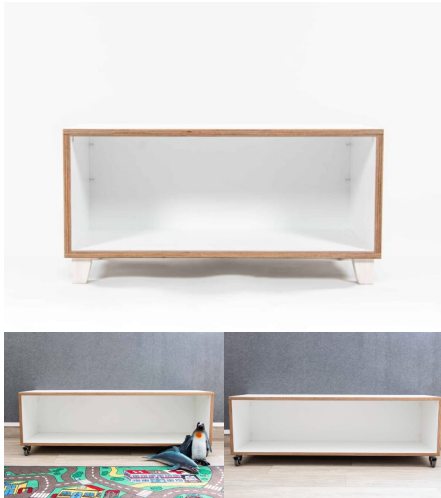

MULTI SHELF 1200 X 400

SKU: 4017

Multipurpose Shelving Unit. Timber Feet, Wheels or Plinth Variant. White units will be using 16mm White HPL as the back. Woodgrain other colour units will be using 18mm Futura Backs. Have priced as an average price.

Cabinet Colour

TBC, White, Maple

Base Options

Feet, Plinth, TBC, Wheels

Product Materials:

Product Dimensions: 1200L x 395W x 400H

Joinery Hours: 0.75

Engineering Hours: 0

Dispatch Hours: 0.15

Cubic Metres: .19

[Read More](#)

Price: $462.00 + GST

Categories: [Multi Shelving](#), [Storage](#), [Storage](#), [Under $500](#)

Tag: [Multi Shelving](#)