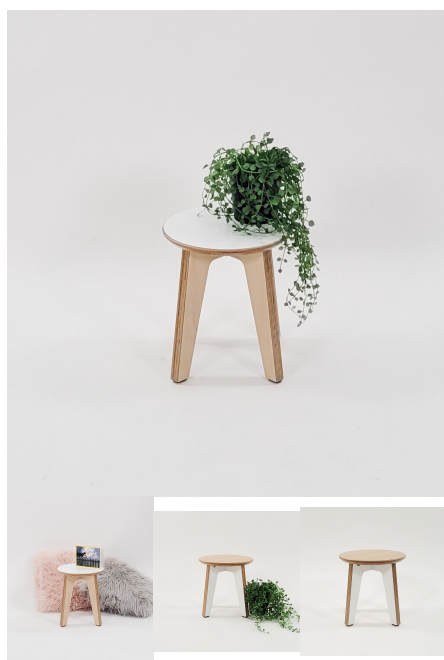

MILLIE STOOL

SKU: 2038

Stool Height 285H (Toddlers), 320H (Preschoolers), TBC

Seat Colour TBC, White, Maple

Legs Colour White, Maple, TBC

Product Materials:

Product Dimensions: 285 Diameter

Joinery Hours: 0.50

Engineering Hours:

Dispatch Hours: .10

Cubic Metres: 0.02

[Read More](#)

Price: $195.00 + GST

Categories: [Seating](#), [Stools](#)