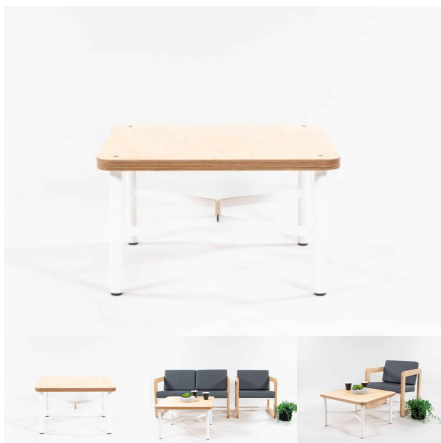

ALBY TABLE

SKU: 3022

Table Top Colour TBC, White, Maple

Powder Coated Steel

Matt Bond Rivergum, Matt Bone White, Matt Desert Sand, Matt Scoria, Matt Storm Blue, Matt Wizard, TBC, Textura Black, Textura Charcoal, Textura Sandstone Grey, Textura Titania, Textura White

Product Materials:

Product Dimensions: 500L x 500W x 300H

Joinery Hours: .19

Engineering Hours: 0.75

Dispatch Hours: 0.2

Cubic Metres: .075

[Read More](#)

Price: $273.00 + GST

Categories: [Tables](#), [Tables](#), [Under $500](#)

Tag: [Creative](#)