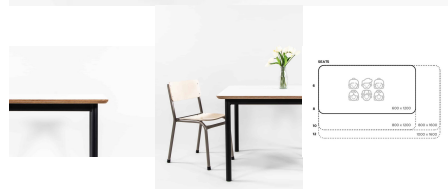

1200X600 RECTANGLE TABLE

SKU: 3009

Powder Coated Steel Frame. Futura Top with 10 45 edge detail.

Table Top Colour TBC, White, Maple
Matt Bond Rivergum, Matt Bone White, Matt Desert Sand, Matt Scoria, Matt Storm Blue, Matt Wizard, TBC, Textura Black, Textura Charcoal, Textura Sandstone Grey, Textura Titania, Textura White

Powder Coated Steel

Table Height 385H (Infants), 450H (Toddlers), 500H (Preschoolers), TBC

Product Materials:

Product Dimensions: 1200L x 600W

Joinery Hours: 0.2

Engineering Hours: 0.5

Dispatch Hours: 0.1

Cubic Metres: 0.324

[Read More](#)

Price: $355.00 + GST

Categories: [Rectangle](#), [Tables](#), [Tables](#), [Under $500](#)

Tag: [Rectangle](#)