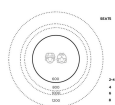

600 ROUND TABLE

SKU: 3001

Table Height 385H (Infants), 450H (Toddlers), 500H (Preschoolers), TBC

Table Top Colour TBC, White, Maple

Powder Coated Steel Matt Bond Rivergum, Matt Bone White, Matt Desert Sand, Matt Scoria, Matt Storm Blue, Matt Wizard, TBC, Textura Black, Textura Charcoal, Textura Sandstone Grey, Textura Titania, Textura White

Product Materials:

Product Dimensions: 600 Diameter

Joinery Hours: 0.2

Engineering Hours: 0.5

Dispatch Hours: 0.1

Cubic Metres: 0.16

[Read More](#)

Price: $242.00 + GST

Categories: [Round](#), [Tables](#), [Tables](#), [Under $500](#)

Tags: [Round](#), [Under500](#)

600 SQUARE TABLE

SKU: 3005

Table Height 385H (Infants), 450H (Toddlers), 500H (Preschoolers), TBC

Table Top Colour TBC, White, Maple

Powder Coated Steel Matt Bond Rivergum, Matt Bone White, Matt Desert Sand, Matt Scoria, Matt Storm Blue, Matt Wizard, TBC, Textura Black, Textura Charcoal, Textura Sandstone Grey, Textura Titania, Textura White

Product Materials:

Product Dimensions: 600sq

Joinery Hours: 0.2

Engineering Hours: 0.5

Dispatch Hours: 0.1

Cubic Metres: 0.162

[Read More](#)

Price: $242.00 + GST

Categories: [Square](#), [Tables](#), [Tables](#), [Under $500](#)

Tag: [Square](#)