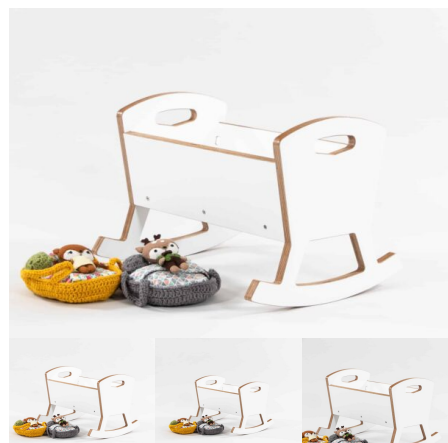

DOLLS COT

SKU: 5022

Cabinet Colour TBC, White, Maple

Product Materials:

Product Dimensions: 480L x 407W x 350H

Joinery Hours: 1

Engineering Hours:

Dispatch Hours: 0.05

Cubic Metres: 0.068

[Read More](#)

Price: $280.00 + GST

Categories: [Family Play](#), [Play and Explore](#), [Under $500](#)

Tag: [Family Play](#)