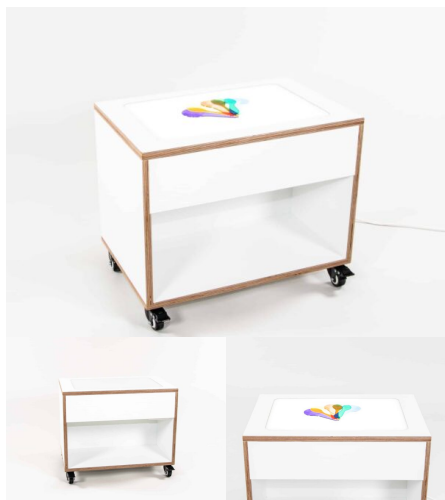

LIGHTBOX SINGLE - TODDLER

SKU: 5050

Single Lightbox. Timber feet, Wheels and Plinth options available.

Base Options Feet, Plinth, TBC, Wheels
Cabinet Colour TBC, White, Maple

Product Materials:
Product Dimensions: 600L x 395W x 500H
Joinery Hours: 1
Engineering Hours: 0
Dispatch Hours: 1
Cubic Metres: .12

[Read More](#)

Price: $664.00 + GST

Categories: [Lightboxes & Nature](#), [Play and Explore](#)

Tag: [Lightboxes](#)