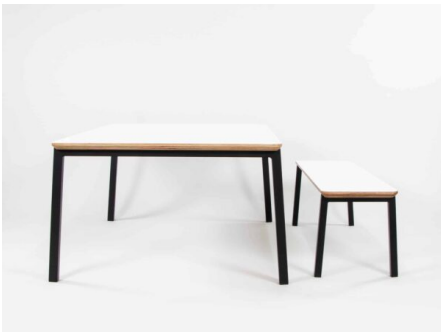

Product Dimensions:

Joinery Hours:

Engineering Hours:

Dispatch Hours:

Cubic Metres:

[Read More](#)

Price: \$670.00 + GST

Categories: [Sets](#), [Table & Seating](#)