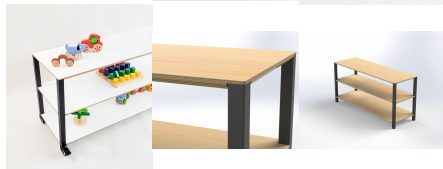

STEEL 2 TIERED SHELF

SKU: 4049

Cabinet Colour

TBC, White, Maple

Powder Coated Steel

Matt Bond Rivergum, Matt Bone White, Matt Desert Sand, Matt Scoria, Matt Storm Blue, Matt Wizard, TBC, Textura Black, Textura Charcoal, Textura White

Base Options

Feet, TBC, Wheels

Product Materials: 18mm Futura, Powder Coated Steel

Product Dimensions: 1200L x 395W x 400H

Joinery Hours: 0.3

Engineering Hours: 0.4

Dispatch Hours: 0.1

Cubic Metres: 0.189

[Read More](#)

Price: $438.00 + GST

Categories: [Storage](#), [Storage](#), [Tiered Shelving](#), [Under $500](#)

Tag: [Tiered Shelving](#)

STEEL 3 TIERED SHELF

SKU: 4050

Cabinet Colour

TBC, White, Maple

Powder Coated Steel

Matt Bond Rivergum, Matt Bone White, Matt Desert Sand, Matt Scoria, Matt Storm Blue, Matt Wizard, TBC, Textura Black, Textura Charcoal, Textura White

Base Options

Feet, TBC, Wheels

Product Materials: 18mm Futura, Powder Coated Steel

Product Dimensions: 1200L x 395W x 600H

Joinery Hours: 0.4

Engineering Hours: 0.5

Dispatch Hours: 0.12

Cubic Metres: 0.284

[Read More](#)

Price: $586.00 + GST

Categories: [Storage](#), [Tiered Shelving](#)

Tag: [Tiered Shelving](#)