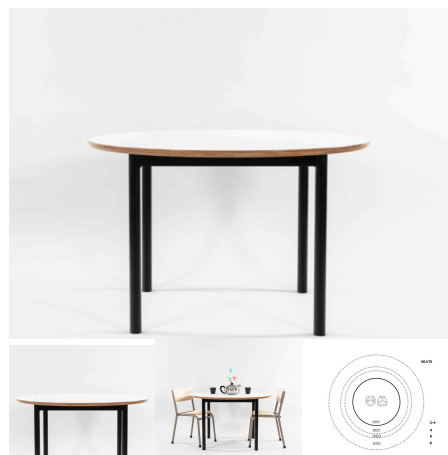

Categories: [Benches](#), [Seating](#), [Seating](#), [Under \\$500](#)

Tag: [Benches](#)

1200 ROUND TABLE

SKU: 3004

Powder Coated Steel Frame. Futura Top with 10 45 edge detail.

Table Height 385H (Infants), 450H (Toddlers), 500H (Preschoolers), TBC