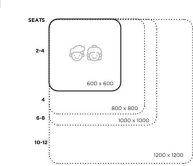

800 SQUARE TABLE

SKU: 3006

Powder Coated Steel Frame. Futura Top with 10 45 edge detail.

Table Height 385H (Infants), 450H (Toddlers), 500H (Preschoolers), TBC

Table Top Colour TBC, White, Maple

Powder Coated Steel Matt Bond Rivergum, Matt Bone White, Matt Desert Sand, Matt Scoria, Matt Storm Blue, Matt Wizard, TBC, Textura Black, Textura Charcoal, Textura Sandstone Grey, Textura Titania, Textura White

Product Materials:

Product Dimensions: 800sq

Joinery Hours: 0.23

Engineering Hours: 0.5

Dispatch Hours: 0.1

Cubic Metres: 0.288

[Read More](#)

Price: $304.00 + GST

Categories: [Square](#), [Tables](#), [Under $500](#)

Tag: [Square](#)