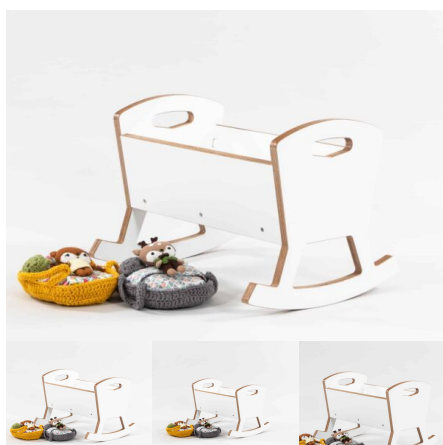

Engineering Hours: 0

Dispatch Hours: 0.05

Cubic Metres: .04

[Read More](#)

Price: \$273.00 + GST

Categories: [Family Play](#), [Play and Explore](#)

Tag: [Family Play](#)

DOLLS COT