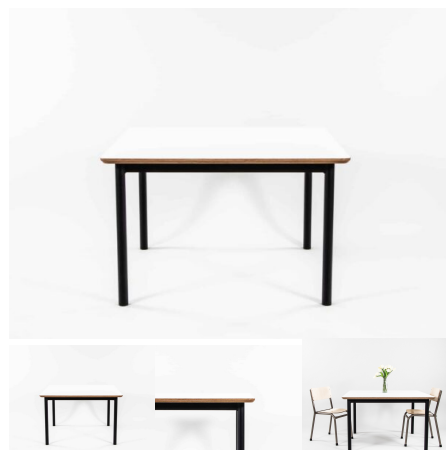

1200 SQUARE TABLE

SKU: 3008

Powder Coated Steel Frame. Futura Top with 10 45 edge detail.

Table Height 385H (Infants), 450H (Toddlers), 500H (Preschoolers), TBC

Table Top Colour TBC, White, Maple

Powder Coated Steel

Matt Bond Rivergum, Matt Bone White, Matt Desert Sand, Matt Scoria, Matt Storm Blue, Matt Wizard, TBC, Textura Black, Textura Charcoal, Textura Sandstone Grey, Textura Titania, Textura White

Product Materials:

Product Dimensions: 1200L x 1200W

Joinery Hours: 0.25

Engineering Hours: 0.5

Dispatch Hours: 0.1

Cubic Metres: .648

[Read More](#)

Price: $432.00 + GST

Categories: [Square](#), [Tables](#), [Tables](#), [Under $500](#)

Tag: [Square](#)