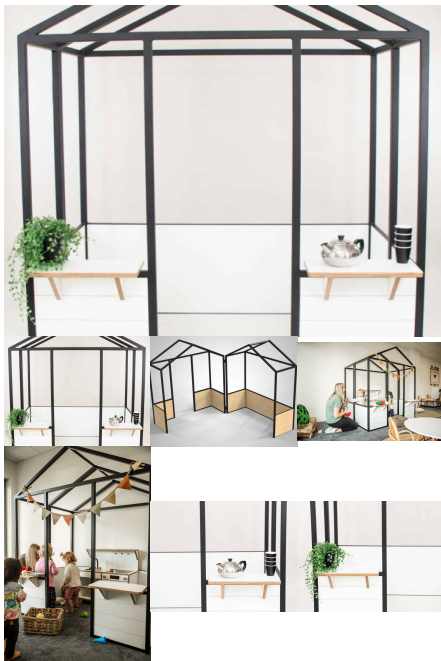

FOLDABLE HOUSE

SKU: 5072

Family Play House that can hinged 180degrees. Assembly: Welded and powder coated, then assembled. Screw assembly.

Weight 100 kg
Dimensions 160 x 120 x 190 cm
House Panel Height 500H(Toddlers), 600H(Preschool), TBC
Cabinet Colour TBC, White, Maple
Powder Coated Steel Matt Bond Rivergum, Matt Bone White, Matt Desert Sand, Matt Scoria, Matt Storm Blue, Matt Wizard, TBC, Textura Black, Textura Charcoal, Textura Sandstone Grey, Textura Titania, Textura White

Product Materials:
Product Dimensions: 1600L x 1200W x 1900H
Joinery Hours: 0.75
Engineering Hours: 8.25
Dispatch Hours: 1
Cubic Metres: 3.648

[Read More](#)

Price: $2,982.00 + GST