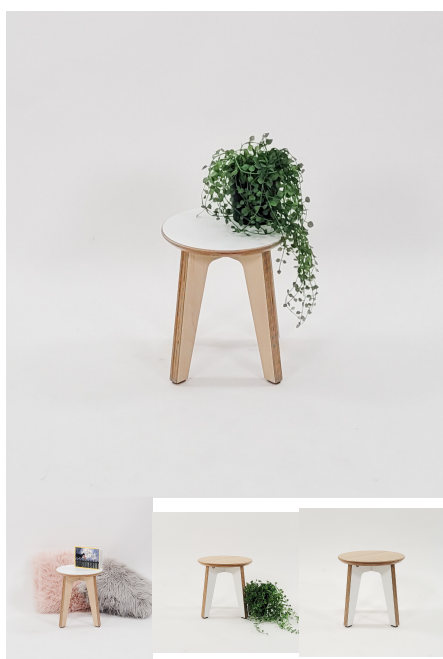

MILLIE STOOL

SKU: 2038

Stool Height 285H (Toddlers), 320H (Preschoolers), TBC

Seat Colour TBC, White, Maple

Legs Colour White, Maple, TBC

Product Materials:

Product Dimensions: 285 Diameter

Joinery Hours: 0.50

Engineering Hours:

Dispatch Hours: .10

Cubic Metres: 0.02

[Read More](#)

Price: $195.00 + GST

Categories: [Seating](#), [Stools](#)