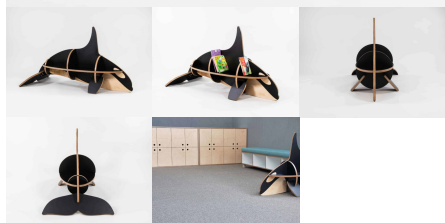

MAKI (BOOKSHELF)

SKU: 4009

Orca Book Storage Unit

Product Materials:

Product Dimensions: 1280L x 705H x 655W

Joinery Hours: 1

Engineering Hours: 0

Dispatch Hours: 0.35

Cubic Metres: .59

[Read More](#)

Price: $499.00 + GST

Categories: [Book + Puzzle](#), [Storage](#), [Storage](#), [Under $500](#)

Tag: [Book + Puzzle](#)

1600X800 RECTANGLE TABLE

SKU: 3011

Powder Coated Steel Frame. Futura Top with 10 45 edge detail.

Table Height 385H (Infants), 450H (Toddlers), 500H (Preschoolers), TBC

Table Top Colour TBC, White, Maple

Powder Coated Steel Matt Bond Rivergum, Matt Bone White, Matt Desert Sand, Matt Scoria, Matt Storm Blue, Matt Wizard, TBC, Textura Black, Textura Charcoal, Textura Sandstone Grey, Textura Titania, Textura White

Product Materials:

Product Dimensions: 1600L x 800W

Joinery Hours: 0.25

Engineering Hours: 0.5

Dispatch Hours: 0.1

Cubic Metres: 0.576

[Read More](#)

Price: $459.00 + GST

Categories: [Rectangle](#), [Tables](#), [Tables](#), [Under $500](#)

Tag: [Rectangle](#)