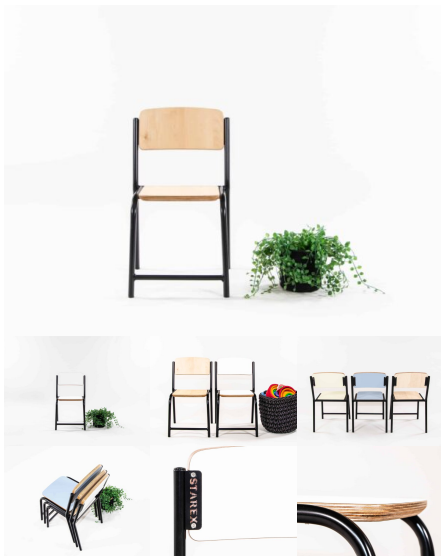

Categories: [Chairs](#), [Seating](#), [Seating](#), [Under \\$500](#)

Tags: [Chairs](#), [Under500](#)

1000 ROUND TABLE

SKU: 3003

Powder Coated Steel Frame. Futura Top with 10 45 edge detail.

Table Height 385H (Infants), 450H (Toddlers), 500H (Preschoolers), TBC
Table Top Colour TBC, White, Maple
Powder Coated Steel Matt Bond Rivergum, Matt Bone White, Matt Desert Sand, Matt Scoria, Matt Storm Blue, Matt Wizard, TBC, Textura Black, Textura Charcoal, Textura Sandstone Grey, Textura Titania, Textura White