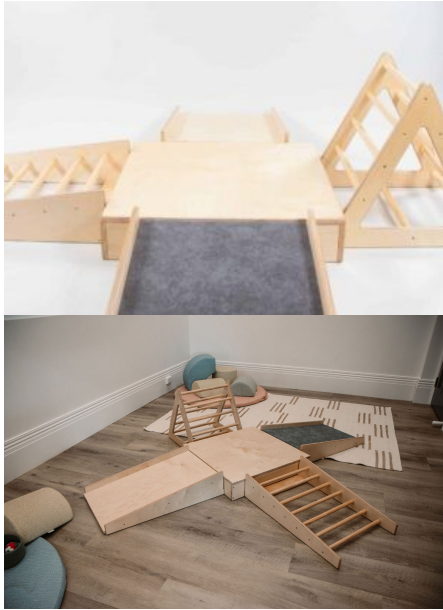

BABY FIRST CRAWLING RAMP 5 PIECE (SET)

SKU: N/A

Product Materials:

Product Dimensions:

Joinery Hours:

Engineering Hours:

Dispatch Hours:

Cubic Metres: