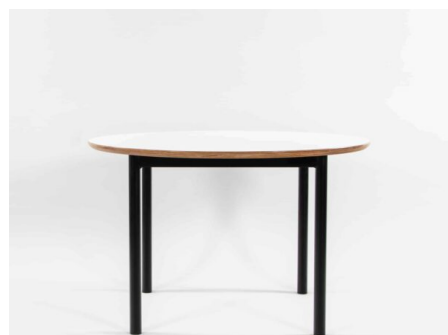

600 ROUND TABLE

SKU: 3001

Table Height 385H (Infants), 450H (Toddlers), 500H (Preschoolers), TBC

Table Top Colour TBC, White, Maple

Powder Coated Steel Matt Bond Rivergum, Matt Bone White, Matt Desert Sand, Matt Scoria, Matt Storm Blue, Matt Wizard, TBC, Textura Black, Textura Charcoal, Textura Sandstone Grey, Textura Titania, Textura White

Product Materials:

Product Dimensions: 600 Diameter

Joinery Hours: 0.2

Engineering Hours: 0.5

Dispatch Hours: 0.1

Cubic Metres: 0.16

[Read More](#)

Price: $242.00 + GST

Categories: [Round](#), [Tables](#), [Tables](#), [Under $500](#)

Tags: [Round](#), [Under500](#)