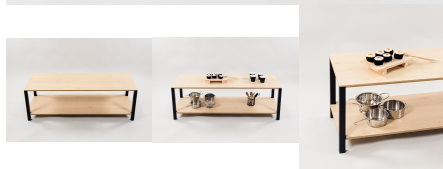

STEEL 3 TIERED SHELF

SKU: 4050

Cabinet Colour

TBC, White, Maple

Powder Coated Steel

Matt Bond Rivergum, Matt Bone White, Matt Desert Sand, Matt Scoria, Matt Storm Blue, Matt Wizard, TBC, Textura Black, Textura Charcoal, Textura White

Base Options

Feet, TBC, Wheels

Product Materials: 18mm Futura, Powder Coated Steel

Product Dimensions: 1200L x 395W x 600H

Joinery Hours: 0.4

Engineering Hours: 0.5

Dispatch Hours: 0.12

Cubic Metres: 0.284

[Read More](#)

Price: $586.00 + GST

Categories: [Storage](#), [Tiered Shelving](#)

Tag: [Tiered Shelving](#)