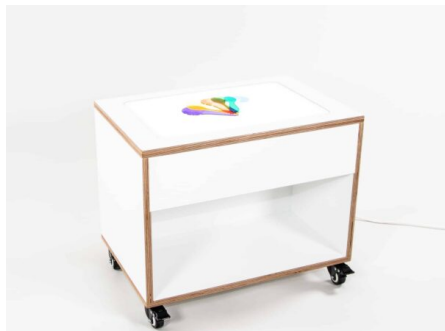

LIGHTBOX SINGLE - PRESCHOOL

SKU: 5051

Single Lightbox. Timber feet, Wheels and Plinth options available. I would like an adjustable shelf added to this unit.

Cabinet Colour TBC, White, Maple
Base Options Feet, Plinth, TBC, Wheels

Product Materials:
Product Dimensions: 600L x 395W x 600H
Joinery Hours: 1.25
Engineering Hours: 0
Dispatch Hours: 1
Cubic Metres: .14

[Read More](#)

Price: $664.00 + GST

Categories: [Lightboxes & Nature](#), [Play and Explore](#)

Tag: [Lightboxes](#)