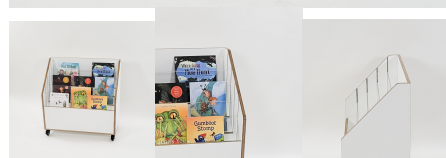

SLOPING BOOK SHELF 800L

SKU: 4047

Cabinet Colour TBC, White, Maple

Base Options Feet, Plinth, TBC, Wheels

Product Materials: 18mm Futura / Clear Acrylic Perspex

Product Dimensions: 800L x 800H x 395W

Joinery Hours: 1.50

Engineering Hours: 0

Dispatch Hours: .25

Cubic Metres: 0.252

[Read More](#)

Price: $617.00 + GST

Categories: [Book + Puzzle](#), [Storage](#), [Uncategorised](#)