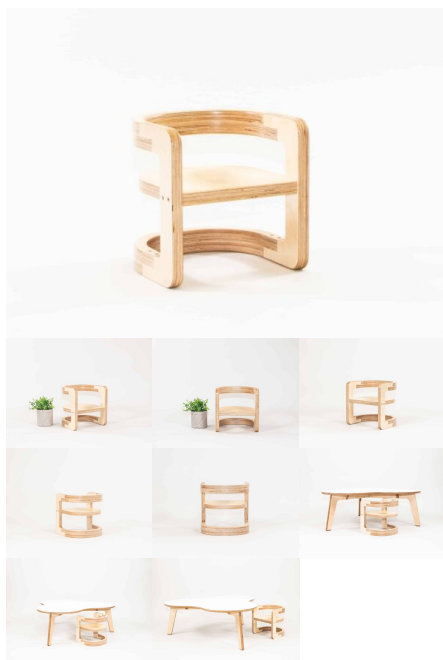

TILLY INFANT CHAIR

SKU: 2004

Clear Lacquered Plywood Infant Chair

Product Materials:

Product Dimensions: 280L x 250W x 280H (Seat heights 135H & 170H)

Joinery Hours: 1.75

Engineering Hours: 0

Dispatch Hours: 0.13

Cubic Metres: .02

[Read More](#)

Price: $375.00 + GST

Categories: [Chairs](#), [Seating](#)

Tag: [Chairs](#)