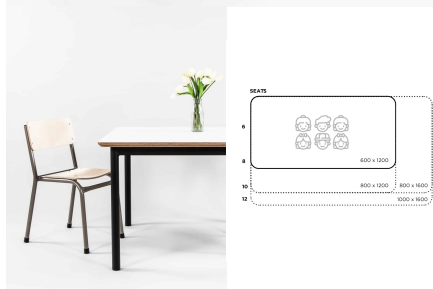

MAKI (BOOKSHELF)

SKU: 4009

Orca Book Storage Unit

Product Materials:

Product Dimensions: 1280L x 705H x 655W

Joinery Hours: 1

Engineering Hours: 0

Dispatch Hours: 0.35

Cubic Metres: .59

[Read More](#)

Price: $499.00 + GST

Categories: [Book + Puzzle](#), [Storage](#), [Storage](#), [Under $500](#)

Tag: [Book + Puzzle](#)

1600X800 RECTANGLE TABLE

SKU: 3011

Powder Coated Steel Frame. Futura Top with 10 45 edge detail.

Table Height 385H (Infants), 450H (Toddlers), 500H (Preschoolers), TBC

Table Top Colour TBC, White, Maple

Powder Coated Steel Matt Bond Rivergum, Matt Bone White, Matt Desert Sand, Matt Scoria, Matt Storm Blue, Matt Wizard, TBC, Textura Black, Textura Charcoal, Textura Sandstone Grey, Textura Titania, Textura White

Product Materials:

Product Dimensions: 1600L x 800W

Joinery Hours: 0.25

Engineering Hours: 0.5

Dispatch Hours: 0.1

Cubic Metres: 0.576

[Read More](#)

Price: $459.00 + GST

Categories: [Rectangle](#), [Tables](#), [Tables](#), [Under $500](#)

Tag: [Rectangle](#)