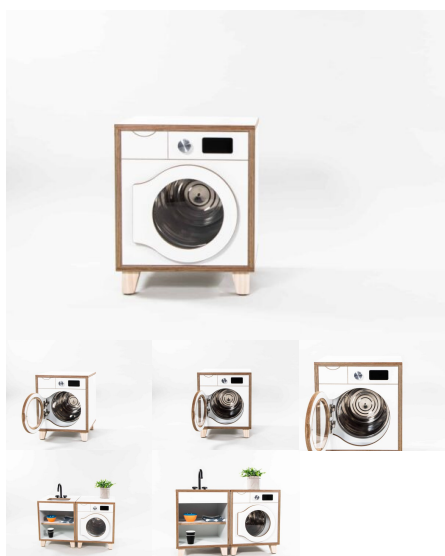

WASHING MACHINE - INFANT & TODDLER

SKU: 5007

Family Play Single Washing Machine Timber feet, wheels or plinth variants available.

Cabinet Colour TBC, White, Maple

Door/Panel Front Colour TBC, White, Maple

Base Options Feet, Plinth, TBC, Wheels

Product Materials:

Product Dimensions: 395L x 395W x 500H

Joinery Hours: 1

Engineering Hours: 0

Dispatch Hours: 0.25

Cubic Metres: .078

[Read More](#)

Price: $494.00 + GST

Categories: [Family Play](#), [Family Play](#), [Play and Explore](#), [Under $500](#)

Tag: [Family Play](#)