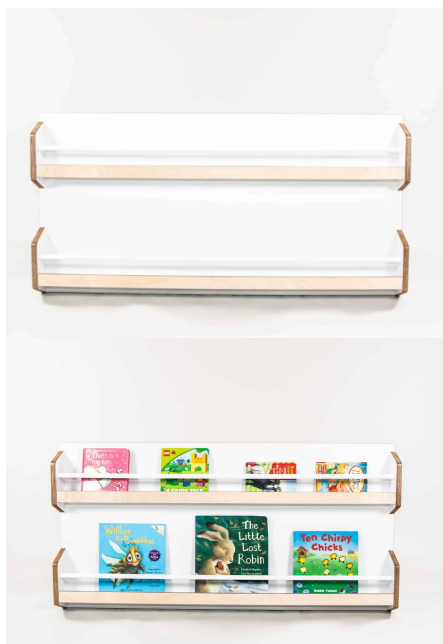

Categories: [Changing](#), [Teachers](#), [Under \\$500](#)

Tag: [Teachers](#)

WALL MOUNTED BOOK SHELF 1200L

SKU: 4002

Wall Mounted two tier book shelf. Futura with Dowel support rails

Powder Coated Steel

Matt Bond Rivergum, Matt Bone White, Matt Desert Sand, Matt Scoria, Matt Storm Blue, Matt Wizard, TBC, Textura Black, Textura Charcoal, Textura Sandstone Grey, Textura Titania, Textura White