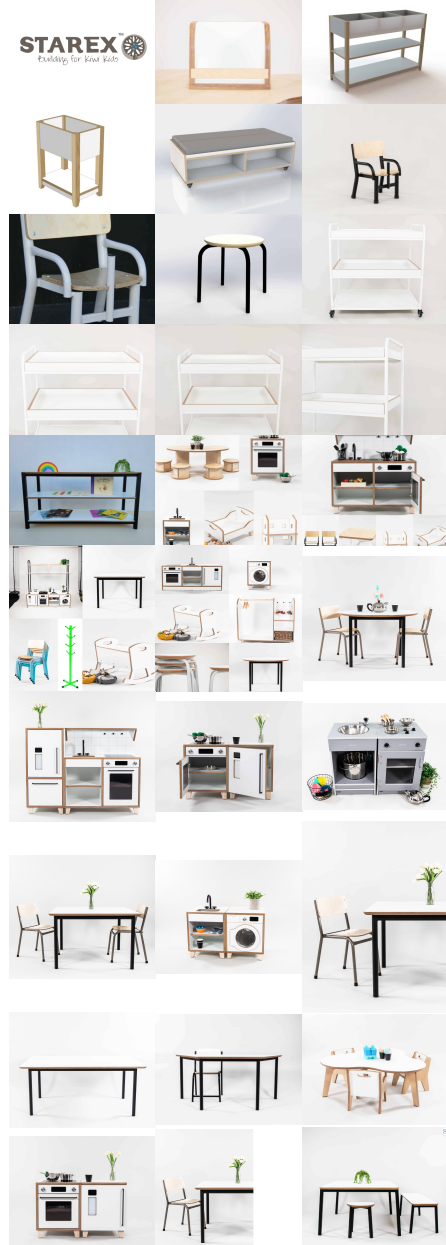

BEN STOOL - SQUARE

SKU: N/A

Stool - matches with the 1200L Ben Art Table. Powder Coated Steel frame. 10 45 edge detail on seat top. Variable heights of 320mm and 285mm

Powder Coated Steel

Matt Bond Rivergum, Matt Bone White, Matt Desert Sand, Matt Scoria, Matt Storm Blue, Matt Wizard, TBC, Textura Black, Textura Charcoal, Textura Sandstone Grey, Textura Titania, Textura White

Stool Height

285H (Toddlers), 320H (Preschoolers), TBC

Seat Colour

TBC, White, Maple

Product Materials:

Product Dimensions:

Joinery Hours: 0.16

Engineering Hours: 0.5

Dispatch Hours: 0.1

Cubic Metres: 0.03

[Read More](#)

Price: $177.00 + GST

Categories: [Seating](#), [Stools](#)

Tag: [Stools](#)