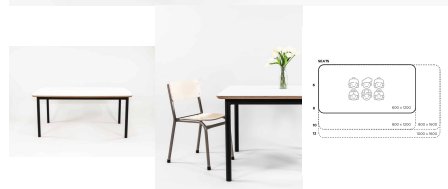

1600X1000 RECTANGLE TABLE

SKU: 3012

Powder Coated Steel Frame. Futura Top with 10 45 edge detail.

Table Height 385H (Infants), 450H (Toddlers), 500H (Preschoolers), TBC

Table Top Colour TBC, White, Maple

Powder Coated Steel

Matt Bond Rivergum, Matt Bone White, Matt Desert Sand, Matt Scoria, Matt Storm Blue, Matt Wizard, TBC, Textura Black, Textura Charcoal, Textura Sandstone Grey, Textura Titania, Textura White

Product Materials:

Product Dimensions: 1600L x 1000W

Joinery Hours: 0.25

Engineering Hours: 0.5

Dispatch Hours: 0.1

Cubic Metres: 0.72

[Read More](#)

Price: $561.00 + GST

Categories: [Rectangle](#), [Tables](#)

Tag: [Rectangle](#)