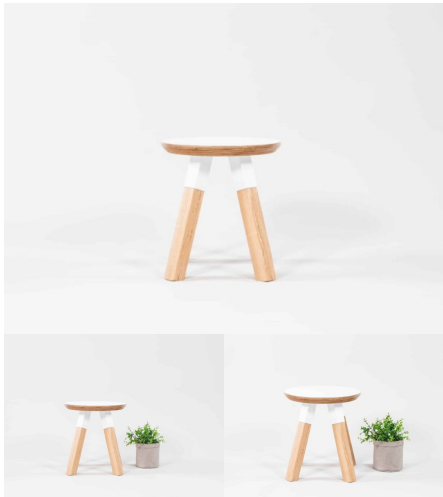

ELLIE STOOL - SQUARE

SKU: 2009

Stool - matches Work Desk Table. Powder Coated Steel plates and collars. American Ash Timber Legs. 1045 detail on seat top. Variable heights of 320mm and 285mm.

Stool Height	285H (Toddlers), 320H (Preschoolers), TBC
Seat Colour	TBC, White, Maple
Powder Coated Steel	Matt Bond Rivergum, Matt Bone White, Matt Desert Sand, Matt Scoria, Matt Storm Blue, Matt Wizard, TBC, Textura Black, Textura Charcoal, Textura Sandstone Grey, Textura Titania, Textura White

Categories: [Seating](#), [Seating](#), [Stools](#), [Under \\$500](#)

Tag: [Stools](#)

ELLIE STOOL - ROUND

SKU: 2008

Stool - matches Work Desk Table. Powder Coated Steel plates and collars. American Ash Timber Legs. 1045 detail on seat top. Variable heights of 320mm and 285mm.