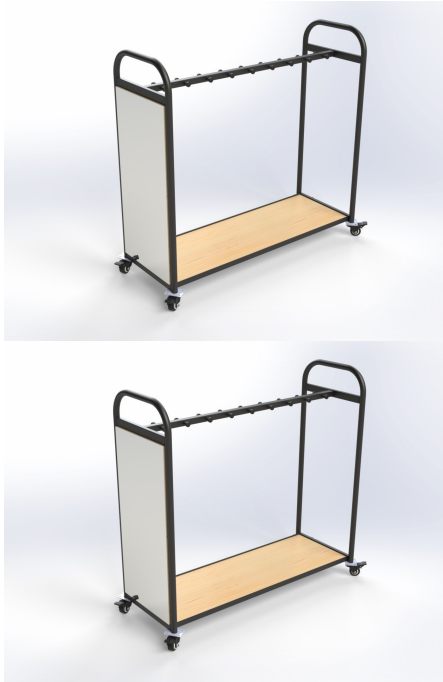

Price: \$638.00 + GST

Categories: [Dress Up & Mirrors](#), [Play and Explore](#)

Tags: [Dress Ups](#), [Mirrors](#)

DRESS UP MOBILE MIRROR WITH HOOKS

SKU: 5078

Cabinet Colour

TBC, White, Maple

Powder Coated Steel