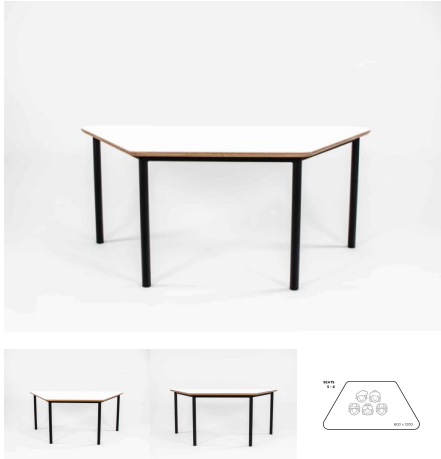

Product Materials:

Product Dimensions: 300 Diameter

Joinery Hours: .08

Engineering Hours: .5

Dispatch Hours: 0.1

Cubic Metres: .028

[Read More](#)

Price: \$220.00 + GST

Categories: [Seating](#), [Seating](#), [Stools](#), [Under \\$500](#)

Tag: [Stools](#)

1200 TRAPEZOID TABLE

SKU: 3021

Powder Coated Steel Frame. Futura Top with 10 45 edge detail.

Table Height 385H (Infants), 450H (Toddlers), 500H (Preschoolers), TBC