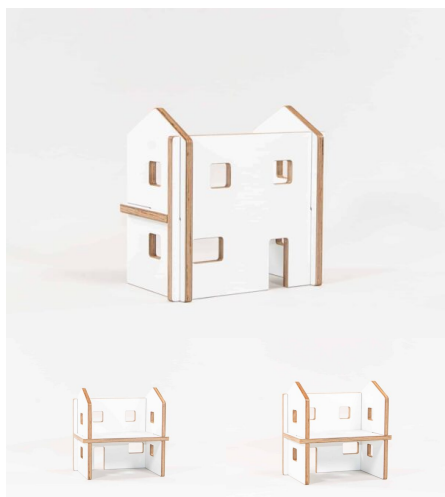

DOLLS HOUSE

SKU: 5020

Cabinet Colour

Denim, Saffron, Taupe Grey, TBC, Wasabi, White, Maple

Product Materials:

Product Dimensions: 395L x 250W x 395H

Joinery Hours: 0.25

Engineering Hours:

Dispatch Hours: 0.1

Cubic Metres: 0.01

[Read More](#)

Price: $100.00 + GST

Categories: [Family Play](#), [Family Play](#), [Play and Explore](#), [Under $500](#)

Tag: [Family Play](#)