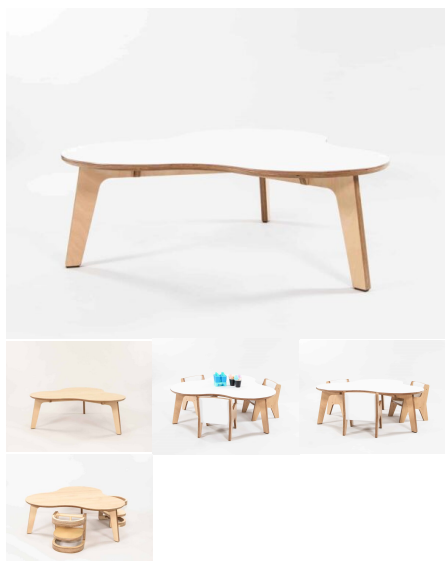

3POD TABLE

SKU: 3013

18mm Futura Top and 24mm Futura/Eco Spectrum Legs

Table Top Colour TBC, White, Maple

Product Materials:

Product Dimensions: 960L x 900W x 340H

Joinery Hours: 1

Engineering Hours: 0

Dispatch Hours: 0.1

Cubic Metres: .29

[Read More](#)

Price: $459.00 + GST

Categories: [Creative](#), [Tables](#), [Tables](#), [Under $500](#)

Tag: [Creative](#)