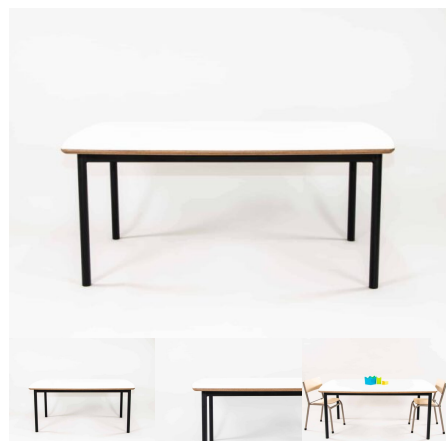

1200X800 RECTANGLE PUFFER TABLE

SKU: 3018

Powder Coated Steel Frame. Futura Top with 10 45 edge detail.

Table Height 385H (Infants), 450H (Toddlers), 500H (Preschoolers), TBC

Table Top Colour TBC, White, Maple

Powder Coated Steel

Matt Bond Rivergum, Matt Bone White, Matt Desert Sand, Matt Scoria, Matt Storm Blue, Matt Wizard, TBC, Textura Black, Textura Charcoal, Textura Sandstone Grey, Textura Titania, Textura White

Product Materials:

Product Dimensions: 1200L x 800W

Joinery Hours: 0.3

Engineering Hours: 0.5

Dispatch Hours: 0.1

Cubic Metres: .432

[Read More](#)

Price: $407.00 + GST

Categories: [Rectangle](#), [Tables](#), [Tables](#), [Under $500](#)

Tag: [Creative](#)