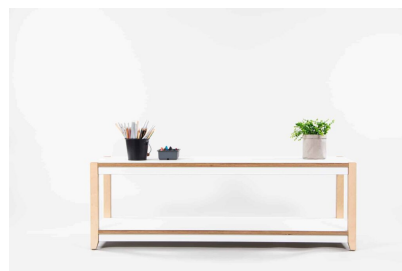

MONTESSORI

UNIVERSAL TROLLEY

SKU: 6016

Cabinet Colour

TBC, White, Maple

Powder Coated Steel

Matt Bond Rivergum, Matt Bone White, Matt Desert Sand, Matt Desert Sand, Matt Scoria, Matt Storm Blue, TBC, Textura Black, Textura Charcoal, Textura Sandstone Grey, Textura Titania, Textura White

Product Materials: 18mm Futura / 25.4mm Powder Coated Steel / Braked Wheels

Product Dimensions: 800L x 400W x 510H

Joinery Hours: 0.75

Engineering Hours: 1

Dispatch Hours: 0.25

Cubic Metres: 0.163

[Read More](#)

Price: $470.00 + GST

Categories: [Tables](#), [Teachers](#), [Trolleys](#)