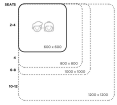

600 SQUARE PUFFER TABLE

SKU: 3014

Powder Coated Steel Frame. Futura Top with 10 45 edge detail.

Table Height 385H (Infants), 450H (Toddlers), 500H (Preschoolers), TBC

Table Top Colour TBC, White, Maple

Powder Coated Steel Matt Bond Rivergum, Matt Bone White, Matt Desert Sand, Matt Scoria, Matt Storm Blue, Matt Wizard, TBC, Textura Black, Textura Charcoal, Textura Sandstone Grey, Textura Titania, Textura White

Product Materials:

Product Dimensions: 600L x 600W

Joinery Hours: .25

Engineering Hours: 0.5

Dispatch Hours: 0.1

Cubic Metres: .162

[Read More](#)

Price: $242.00 + GST

Categories: [Square](#), [Tables](#), [Tables](#), [Under $500](#)

Tag: [Creative](#)

800 ROUND TABLE

SKU: 3002

Powder Coated Steel Frame. Futura Top with 10 45 edge detail.

Table Height 385H (Infants), 450H (Toddlers), 500H (Preschoolers), TBC

Table Top Colour TBC, White, Maple

Powder Coated Steel Matt Bond Rivergum, Matt Bone White, Matt Desert Sand, Matt Scoria, Matt Storm Blue, Matt Wizard, TBC, Textura Black, Textura Charcoal, Textura Sandstone Grey, Textura Titania, Textura White

Product Materials:

Product Dimensions: 800 Diameter

Joinery Hours: 0.23

Engineering Hours: 0.5

Dispatch Hours: 0.1

Cubic Metres: 0.288

[Read More](#)

Price: $304.00 + GST

Categories: [Round](#), [Tables](#), [Tables](#), [Under $500](#)

Tag: [Round](#)