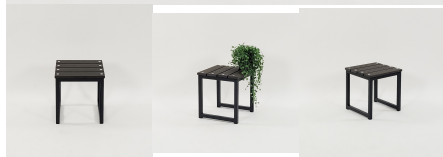

BBQ STOOL

SKU: 2042

Stool Height

285H (Toddlers), 320H (Preschoolers), TBC

Powder Coated Steel

Matt Bond Rivergum, Matt Bone White, Matt Desert Sand, Matt Scoria, Matt Storm Blue, Matt Wizard, TBC, Textura Black, Textura Charcoal, Textura White

Product Materials:

Product Dimensions: 300L x 290W x 320H

Joinery Hours: 0.16

Engineering Hours: 1

Dispatch Hours: 0.16

Cubic Metres: 0.027

[Read More](#)

Price: $236.00 + GST

Categories: [Outdoor](#), [Stools](#)