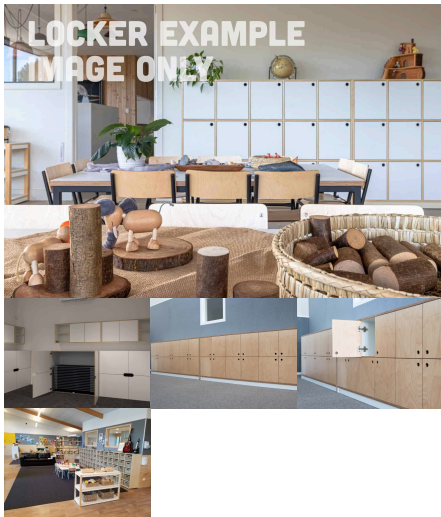

LOCKERS

SKU: 6013

Collage of Images and perhaps online questionnaire on website for customers to create a POA

Cabinet Colour TBC

Product Materials: TBC
Product Dimensions: TBC
Joinery Hours: TBC
Engineering Hours: TBC
Dispatch Hours: TBC
Cubic Metres: TBC

[Read More](#)

Price:

Categories: [Bags & Lockers](#), [Bags & Lockers](#), [Staffroom](#), [Storage](#), [Teachers](#)

Tag: [Teachers](#)