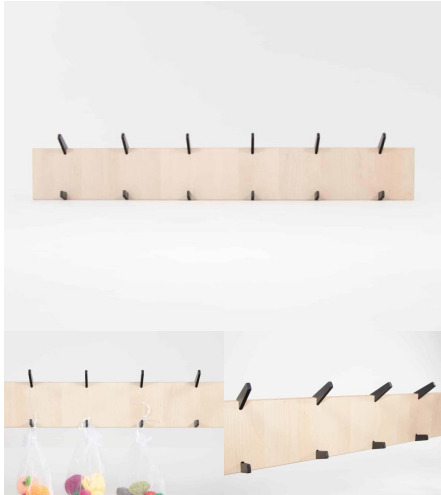

[Read More](#)

Price: \$2,055.00 + GST

Categories: [Credenza Cabinets](#), [Staffroom](#), [Storage](#), [Teachers](#)

Tag: [Cabinets](#)

CLOTHES & BAG HOOK (CHOOSE YOUR QUANTITY OF HOOK)

SKU: 6012

Coat Hooks - Priced on an individual basis. Price includes Hook Board for mounting. Engineering time is for one hook based on a tree of 10 hooks taking 10 minutes. Joinery time is for one hook board with average dimensions of 300mmx100mm.