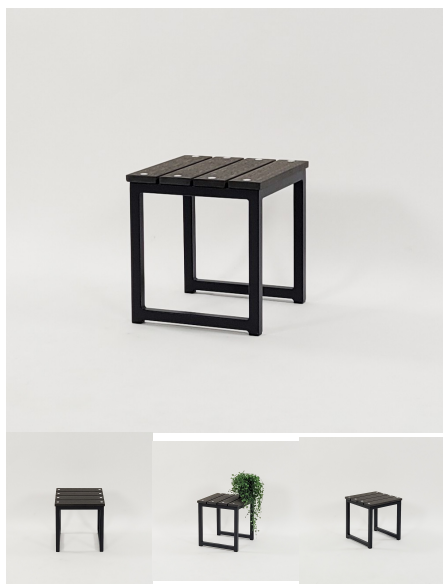

BBQ STOOL

SKU: 2042

Stool Height

285H (Toddlers), 320H (Preschoolers), TBC

Powder Coated Steel

Matt Bond Rivergum, Matt Bone White, Matt Desert Sand, Matt Scoria, Matt Storm Blue, Matt Wizard, TBC, Textura Black, Textura Charcoal, Textura White

Product Materials:

Product Dimensions: 300L x 290W x 320H

Joinery Hours: 0.16

Engineering Hours: 1

Dispatch Hours: 0.16

Cubic Metres: 0.027

[Read More](#)

Price: $236.00 + GST

Categories: [Outdoor](#), [Stools](#)