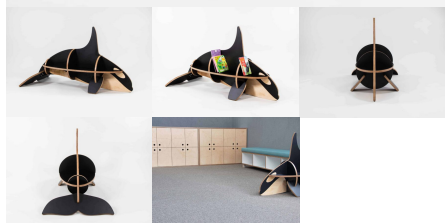

Joinery Hours: 1

Engineering Hours: 0

Dispatch Hours: 0.35

Cubic Metres: .59

[Read More](#)

Price: \$499.00 + GST

Categories: [Book + Puzzle](#), [Storage](#), [Storage](#), [Under \\$500](#)

Tag: [Book + Puzzle](#)