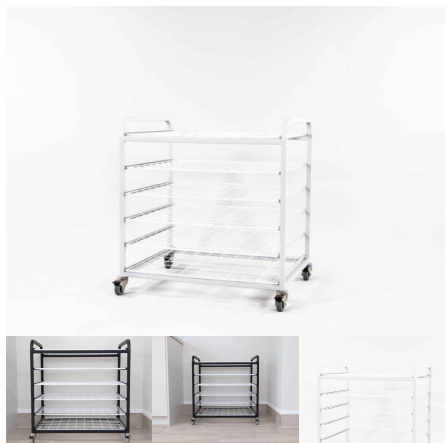

DRYING RACK SMALL

SKU: 5040

Steel Framed Drying Rack on wheels. Plastic Coated Wire Shelves.

Powder Coated Steel

Matt Bond Rivergum, Matt Bone White, Matt Desert Sand, Matt Scoria, Matt Storm Blue, Matt Wizard, TBC, Textura Black, Textura Charcoal, Textura Sandstone Grey, Textura Titania, Textura White

Product Materials:

Product Dimensions: 650L x 500W x 680H

Joinery Hours: 0

Engineering Hours: 1.25

Dispatch Hours: 0.25

Cubic Metres: .22

[Read More](#)

Price: $538.00 + GST

Categories: [Art](#), [Play and Explore](#)

Tag: [Art](#)