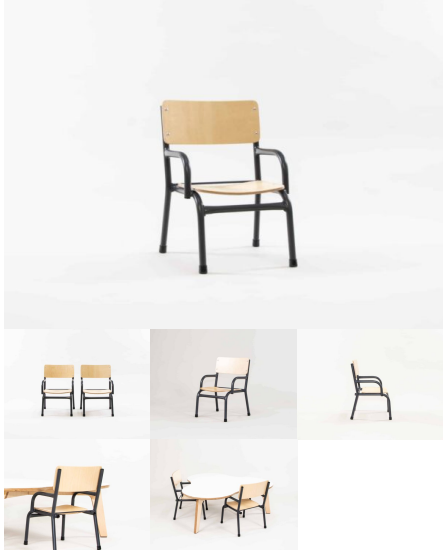

CHAIR WITH ARMS

SKU: 2001

Chair Height

220H (Infants), 285H (Toddlers), TBC

Powder Coated Steel

Matt Bond Rivergum, Matt Bone White, Matt Desert Sand, Matt Scoria, Matt Storm Blue, Matt Wizard, TBC, Textura Black, Textura Charcoal, Textura Sandstone Grey, Textura Titania, Textura White

Product Materials:

Product Dimensions:

Joinery Hours: 0.08

Engineering Hours: 0.13

Dispatch Hours: 0.13

Cubic Metres: .03

[Read More](#)

Price: $111.00 + GST

Categories: [Chairs](#), [Seating](#), [Seating](#), [Under $500](#)

Tag: [Chairs](#)