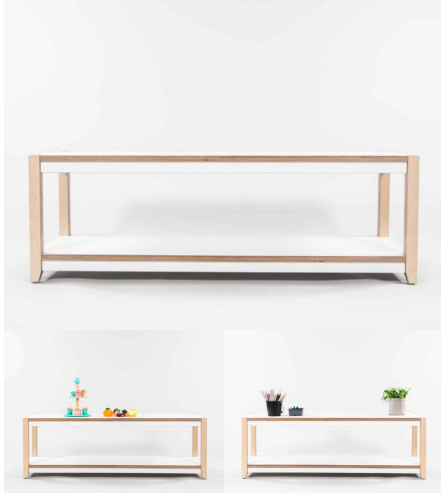

Tag: [Family Play](#)

2 TIERED SHELF

SKU: 4029

Fixed Shelf top and Bottom. For timing on this bear in mind that legs can be stock produced i.e. saw set up for the angle cut on legs can be done once for say x5-10 units at a time.