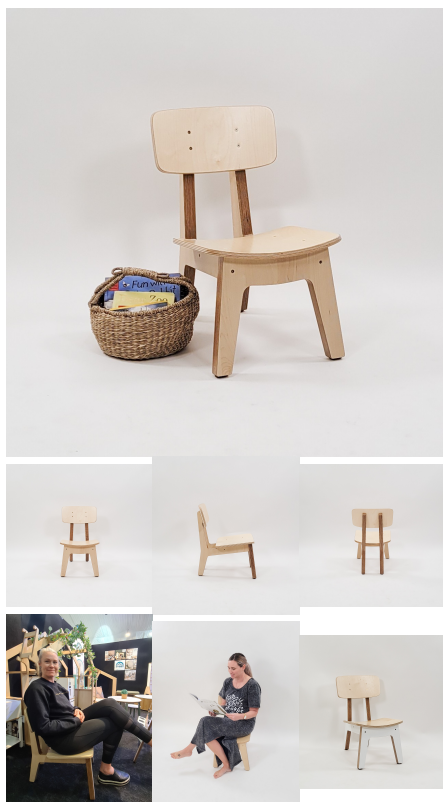

Joinery Hours: 0.16

Engineering Hours: 1

Dispatch Hours: 0.16

Cubic Metres: 0.027

[Read More](#)

Price: \$236.00 + GST

Categories: [Outdoor](#), [Stools](#)

TEACHER CHAIR