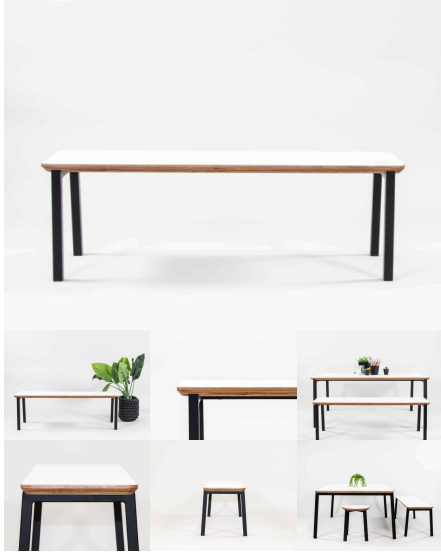

BEN BENCH SEAT

SKU: 2017

Bench Seat - matches with the 1200L Ben Art Table. Powder Coated Steel frame. 10 45 edge detail on seat top. Variable heights of 320mm and 285mm

Bench Height 285 (Toddlers), 320 (Preschoolers), TBC
Seat Colour TBC, White, Maple
Powder Coated Steel Matt Bond Rivergum, Matt Bone White, Matt Desert Sand, Matt Scoria, Matt Storm Blue, Matt Wizard, TBC, Textura Black, Textura Charcoal, Textura Sandstone Grey, Textura Titania, Textura White

Product Materials:

Product Dimensions: 1000L x 280W x 285/320H

Joinery Hours: 0.30

Engineering Hours: 0.70

Dispatch Hours: 0.1

Cubic Metres: .08

[Read More](#)

Price: $304.00 + GST

Categories: [Benches](#), [Seating](#), [Seating](#), [Under $500](#)

Tag: [Benches](#)