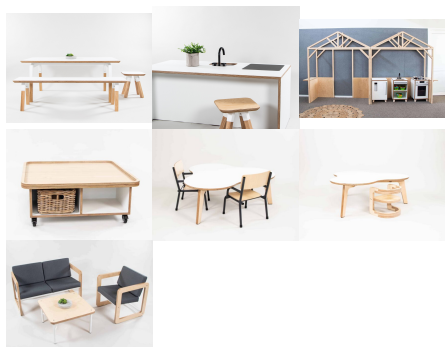

UPHOLSTERED BENCH SEAT WITH STORAGE - 1200L

SKU: 2012

Upholstered Bench seat top. Storage cubbies underneath which can accommodate baskets. Timber feet, wheels or plinth variants available.

Upholstery Colour	Army, Cobalt, Ether, Gunmetal, Mustard, Saddle, Stone, TBC, Tussock
Cabinet Colour	TBC, White, Maple
Base Options	Feet, Plinth, TBC, Wheels

Product Materials:

Product Dimensions: 1200L x 395W X 400H

Joinery Hours: 1.25

Engineering Hours:

Dispatch Hours: 0.16

Cubic Metres: 0.189

[Read More](#)

Price: $945.00 + GST

Categories: [Bench Seats](#), [Benches](#), [Seating](#), [Storage](#)

Tags: [Benches](#), [Under500](#)