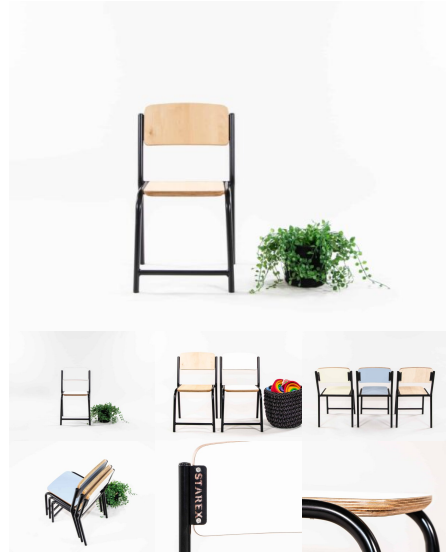

FERGUS STACKING CHAIR

SKU: 2002

Stacking Chair offered in 3 seat height variants (320H, 285H and 220H). Powder Coated Steel Frame with 18mm Futura Seat and Back

Chair Height 220H (Infants), 285H (Toddlers), 320H (Preschoolers), TBC

Seat/Back Colour Taupe Grey, TBC, White, Maple, Denim, Saffron, Wasabi

Powder Coated Steel Matt Bond Rivergum, Matt Bone White, Matt Desert Sand, Matt Scoria, Matt Storm Blue, Matt Wizard, TBC, Textura Black, Textura Charcoal, Textura Sandstone Grey, Textura Titania, Textura White

Product Materials:
Product Dimensions:
Joinery Hours: 0.13
Engineering Hours: .25
Dispatch Hours: 0.07
Cubic Metres: .09

[Read More](#)

Price: $115.00 + GST

Categories: [Chairs](#), [Seating](#), [Seating, Under $500](#)

Tags: [Chairs](#), [Under500](#)