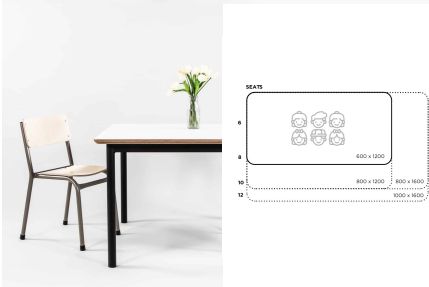

1500 KIDNEY TABLE

SKU: 3020

Powder Coated Steel Frame. Futura Top with 10 45 edge detail.

Table Top Colour TBC, White, Maple
Matt Bond Rivergum, Matt Bone White, Matt Desert Sand, Matt Scoria, Matt Storm Blue, Matt Wizard, TBC, Textura Black, Textura Charcoal, Textura Sandstone Grey, Textura Titania, Textura White

Powder Coated Steel

Table Height 385H (Infants), 450H (Toddlers), 500H (Preschoolers), TBC

Product Materials:

Product Dimensions: 1500L x 715W

Joinery Hours: 0.5

Engineering Hours: 0.75

Dispatch Hours: 0.1

Cubic Metres: 0.482

[Read More](#)

Price: $514.00 + GST

Categories: [Creative](#), [Tables](#)

Tag: [Creative](#)

1600X800 RECTANGLE TABLE

SKU: 3011

Powder Coated Steel Frame. Futura Top with 10 45 edge detail.

Table Height 385H (Infants), 450H (Toddlers), 500H (Preschoolers), TBC

Table Top Colour TBC, White, Maple

Powder Coated Steel
Matt Bond Rivergum, Matt Bone White, Matt Desert Sand, Matt Scoria, Matt Storm Blue, Matt Wizard, TBC, Textura Black, Textura Charcoal, Textura Sandstone Grey, Textura Titania, Textura White

Product Materials:

Product Dimensions: 1600L x 800W

Joinery Hours: 0.25

Engineering Hours: 0.5

Dispatch Hours: 0.1

Cubic Metres: 0.576

[Read More](#)

Price: $459.00 + GST

Categories: [Rectangle](#), [Tables](#), [Tables](#), [Under $500](#)

Tag: [Rectangle](#)