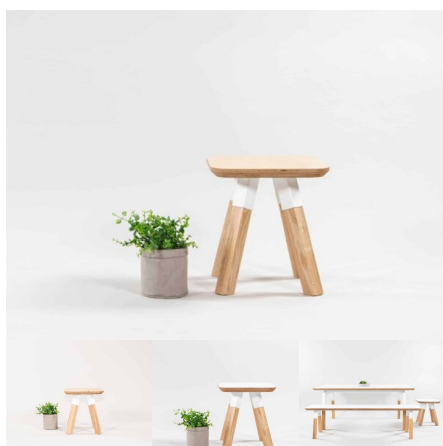

ELLIE STOOL - SQUARE

SKU: 2009

Stool - matches Work Desk Table. Powder Coated Steel plates and collars. American Ash Timber Legs. 1045 detail on seat top. Variable heights of 320mm and 285mm.

Stool Height 285H (Toddlers), 320H (Preschoolers), TBC