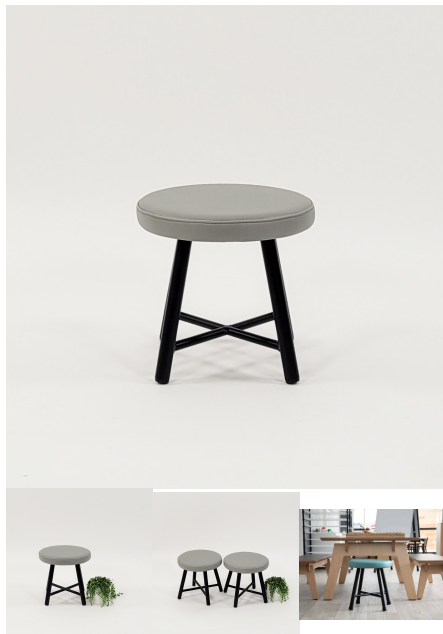

Categories: [Bench Seats](#), [Benches](#), [Seating](#), [Storage](#)

Tag: [Benches](#)

LUNA STOOL

SKU: 2011

Stool - Powder Coated Steel Frame. Upholstered Top

Upholstery Colour Army, Cobalt, Ether, Gunmetal, Mustard, Saddle, Stone, TBC, Tussock
Stool Height 285H (Toddlers), 320H (Preschoolers), TBC
Powder Coated Steel Matt Bond Rivergum, Matt Bone White, Matt Desert Sand, Matt Scoria, Matt Storm Blue, Matt Wizard, TBC, Textura Black, Textura Charcoal, Textura Sandstone Grey, Textura Titania, Textura White