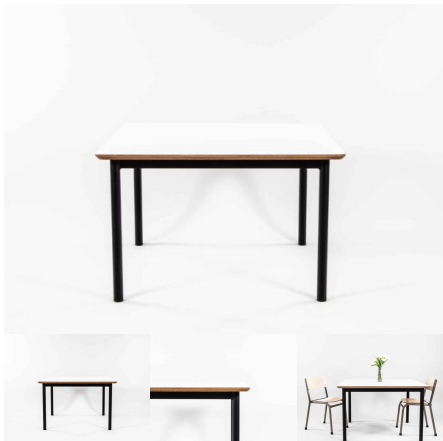

1000 SQUARE TABLE

SKU: 3007

Powder Coated Steel Frame. Futura Top with 10 45 edge detail.

Table Height 385H (Infants), 450H (Toddlers), 500H (Preschoolers), TBC
Table Top Colour TBC, White, Maple
Powder Coated Steel Matt Bond Rivergum, Matt Bone White, Matt Desert Sand, Matt Scoria, Matt Storm Blue, Matt Wizard, TBC, Textura Black, Textura Charcoal, Textura Sandstone Grey, Textura Titania, Textura White

Product Materials:

Product Dimensions: 1000sq

Joinery Hours: 0.25

Engineering Hours: 0.5

Dispatch Hours: 0.1

Cubic Metres: 0.45

[Read More](#)

Price: $389.00 + GST

Categories: [Square](#), [Tables](#), [Tables](#), [Under $500](#)

Tag: [Square](#)