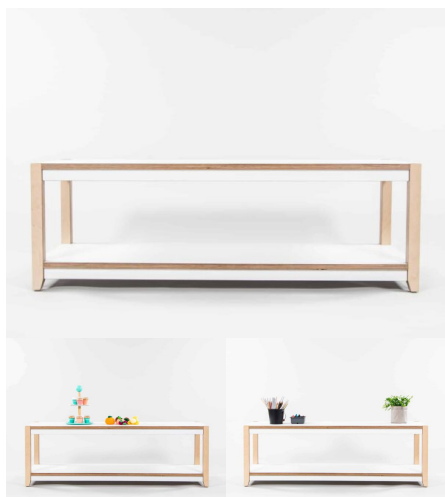

Product Dimensions: 1200L x 395W x 600H

Joinery Hours: 1.5

Engineering Hours: 0.65

Dispatch Hours: 0.12

Cubic Metres: 0.284

[Read More](#)

Price: \$664.00 + GST

Categories: [Storage](#), [Tiered Shelving](#)