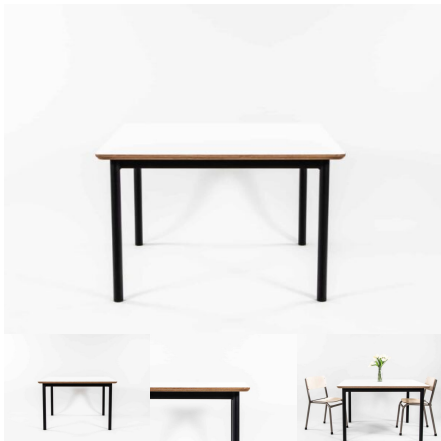

1000 SQUARE TABLE

SKU: 3007

Powder Coated Steel Frame. Futura Top with 10 45 edge detail.

Table Height 385H (Infants), 450H (Toddlers), 500H (Preschoolers), TBC
Table Top Colour TBC, White, Maple
Powder Coated Steel Matt Bond Rivergum, Matt Bone White, Matt Desert Sand, Matt Scoria, Matt Storm Blue, Matt Wizard, TBC, Textura Black, Textura Charcoal, Textura Sandstone Grey, Textura Titania, Textura White

Product Materials:

Product Dimensions: 1000sq

Joinery Hours: 0.25

Engineering Hours: 0.5

Dispatch Hours: 0.1

Cubic Metres: 0.45

[Read More](#)

Price: $389.00 + GST

Categories: [Square](#), [Tables](#), [Tables](#), [Under $500](#)

Tag: [Square](#)