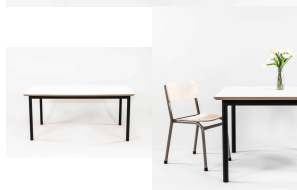

1200 TRAPEZOID TABLE

SKU: 3021

Powder Coated Steel Frame. Futura Top with 10 45 edge detail.

Table Height 385H (Infants), 450H (Toddlers), 500H (Preschoolers), TBC

Table Top Colour TBC, White, Maple

Powder Coated Steel

Matt Bond Rivergum, Matt Bone White, Matt Desert Sand, Matt Scoria, Matt Storm Blue, Matt Wizard, TBC, Textura Black, Textura Charcoal, Textura Sandstone Grey, Textura Titania, Textura White

Product Materials:

Product Dimensions: 1200L x 560W

Joinery Hours: 0.25

Engineering Hours: 0.66

Dispatch Hours: 0.1

Cubic Metres: 0.30

[Read More](#)

Price: $366.00 + GST

Categories: [Creative](#), [Tables](#), [Tables](#), [Under $500](#)

Tag: [Creative](#)

1200X800 RECTANGLE TABLE

SKU: 3010

Powder Coated Steel Frame. Futura Top with 10 45 edge detail.

Table Top Colour TBC, White, Maple

Powder Coated Steel

Matt Bond Rivergum, Matt Bone White, Matt Desert Sand, Matt Scoria, Matt Storm Blue, Matt Wizard, TBC, Textura Black, Textura Charcoal, Textura Sandstone Grey, Textura Titania, Textura White

Table Height 385H (Infants), 450H (Toddlers), 500H (Preschoolers), TBC

Product Materials:

Product Dimensions: 1200L x 800W

Joinery Hours: 0.25

Engineering Hours: 0.5

Dispatch Hours: 0.1

Cubic Metres: 0.432

[Read More](#)

Price: $407.00 + GST

Categories: [Rectangle](#), [Tables](#), [Tables](#), [Under $500](#)

Tag: [Rectangle](#)