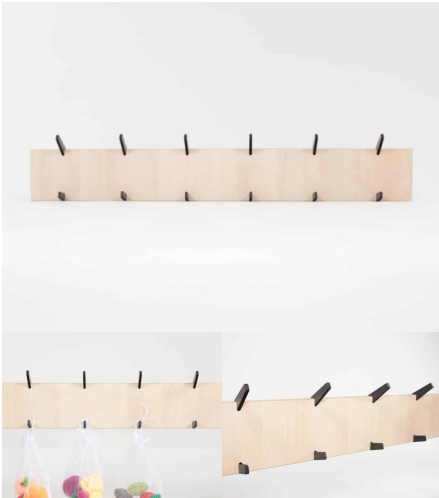

CLOTHES & BAG HOOK (CHOOSE YOUR QUANTITY OF HOOK)

SKU: 6012

Coat Hooks - Priced on an individual basis. Price includes Hook Board for mounting. Engineering time is for one hook based on a tree of 10 hooks taking 10 minutes. Joinery time is for one hook board with average dimensions of 300mmx100mm.

Powder Coated Steel   Textura Black, Textura White
Cabinet Colour   TBC, White, Maple

Product Materials:
Product Dimensions: 18W x 120H
Joinery Hours: 0.03
Engineering Hours: 0.02
Dispatch Hours: 0.05
Cubic Metres: .001

[Read More](#)

Price: $23.00 + GST

Categories: [Bags & Lockers](#), [Bags & Lockers](#), [Storage](#), [Storage](#), [Teachers](#), [Under $500](#)

Tag: [Teachers](#)