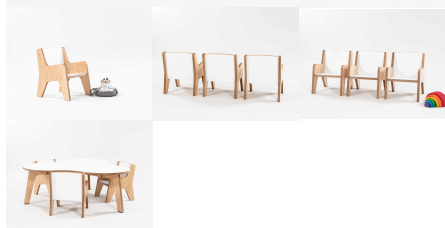

LITTLE PLY CHAIR

SKU: 2005

18mm Futura/Eco Spectrum - This chair was used for BS Papamoa Plaza

Product Materials:

Product Dimensions: 276L x 298W x 353H

Joinery Hours: 0.5

Engineering Hours:

Dispatch Hours: 0.05

Cubic Metres: 0.029

[Read More](#)

Price: $164.00 + GST

Categories: [Chairs](#), [Seating](#), [Seating](#), [Under $500](#)

Tags: [Chairs](#), [Under500](#)