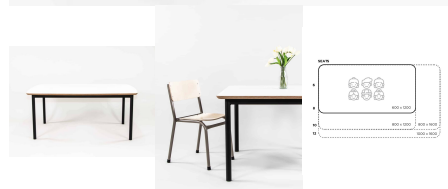

1200X800 RECTANGLE TABLE

SKU: 3010

Powder Coated Steel Frame. Futura Top with 10 45 edge detail.

Table Top Colour TBC, White, Maple
Matt Bond Rivergum, Matt Bone White, Matt Desert Sand, Matt Scoria, Matt Storm Blue, Matt Wizard, TBC, Textura Black, Textura Charcoal, Textura Sandstone Grey, Textura Titania, Textura White

Powder Coated Steel

Table Height 385H (Infants), 450H (Toddlers), 500H (Preschoolers), TBC

Product Materials:

Product Dimensions: 1200L x 800W

Joinery Hours: 0.25

Engineering Hours: 0.5

Dispatch Hours: 0.1

Cubic Metres: 0.432

[Read More](#)

Price: $407.00 + GST

Categories: [Rectangle](#), [Tables](#), [Tables](#), [Under $500](#)

Tag: [Rectangle](#)