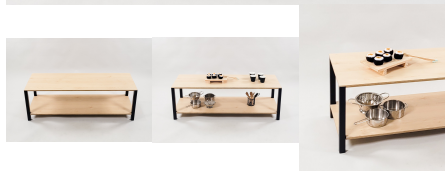

[Read More](#)

Price: \$438.00 + GST

Categories: [Storage](#), [Storage](#), [Tiered Shelving](#), [Under \\$500](#)

Tag: [Tiered Shelving](#)

FRIDGE - PRESCHOOL

SKU: 5006

Family Play Single Fridge. Timber feet, wheels or plinth variants available.