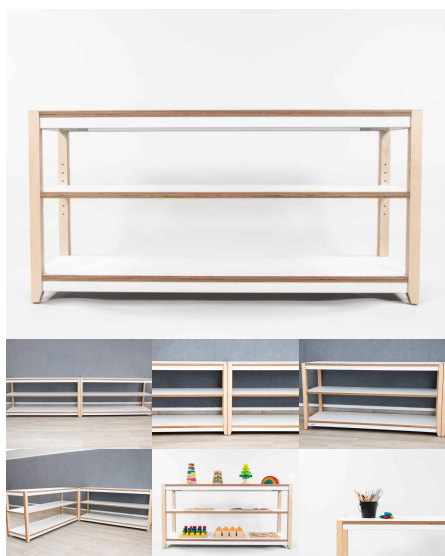

3 TIERED SHELF

SKU: 4030

Fixed Shelf top and bottom with 1 x Adjustable shelf. For timing on this bear in mind that legs can be stock produced i.e. saw set up for the angle cut on legs can be done once for say x5-10 units at a time.

Cabinet Colour TBC, White, Maple

Product Materials:

Product Dimensions: 1200L x 395W x 600H

Joinery Hours: 1.75

Engineering Hours: 0

Dispatch Hours: 0.1

Cubic Metres: .28

[Read More](#)

Price: $719.00 + GST

Categories: [Storage](#), [Tiered Shelving](#)

Tag: [Tiered Shelving](#)