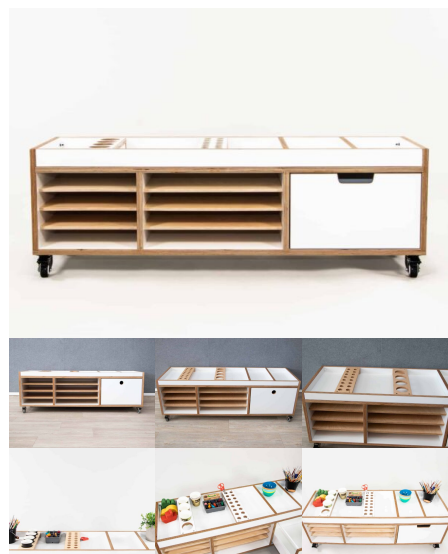

ART STORAGE - INFANT & TODDLERS

SKU: 5042

Small Art Unit with top tray, removable utensil holders, single drawer and removable plywood shelves. Timber feet, Wheels and Plinth options available. Height needs changing to 500? As per discussion.

Cabinet Colour TBC, White, Maple
Drawer/Door Colour TBC, White, Maple
Base Options Feet, Plinth, TBC, Wheels

Product Materials:
Product Dimensions: 1200L x 395W x 500H
Joinery Hours: 2
Engineering Hours: 0
Dispatch Hours: 0.25
Cubic Metres: .237

[Read More](#)

Price: $1,025.00 + GST

Categories: [Art](#), [Play and Explore](#)

Tag: [Art](#)