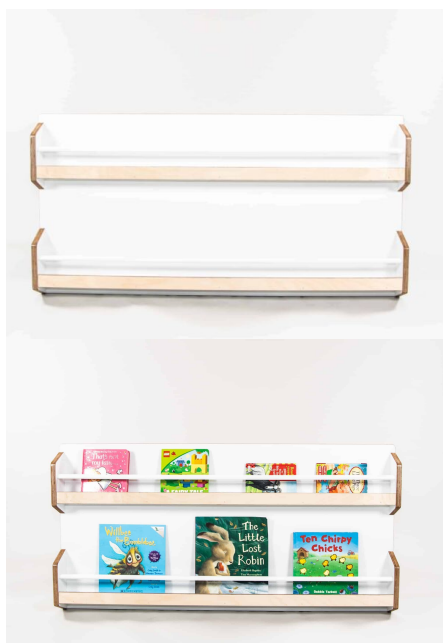

Categories: [Bench Seats](#), [Benches](#), [Seating](#), [Storage](#)

Tag: [Benches](#)

WALL MOUNTED BOOK SHELF 1200L

SKU: 4002

Wall Mounted two tier book shelf. Futura with Dowel support rails

Powder Coated Steel	Matt Bond Rivergum, Matt Bone White, Matt Desert Sand, Matt Scoria, Matt Storm Blue, Matt Wizard, TBC, Textura Black, Textura Charcoal, Textura Sandstone Grey, Textura Titania, Textura White
----------------------------	--