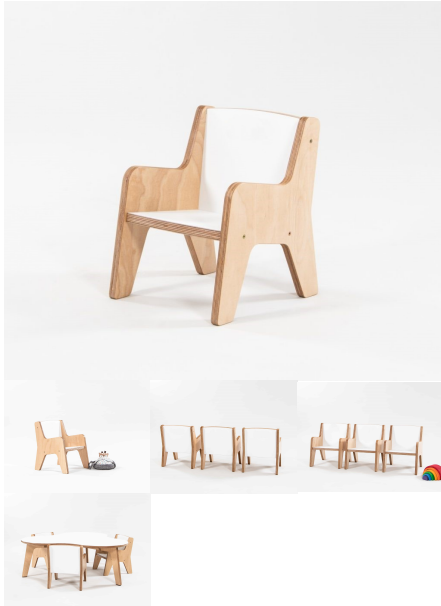

LITTLE PLY CHAIR

SKU: 2005

18mm Futura/Eco Spectrum - This chair was used for BS Papamoa Plaza

Product Materials:

Product Dimensions: 276L x 298W x 353H

Joinery Hours: 0.5

Engineering Hours:

Dispatch Hours: 0.05