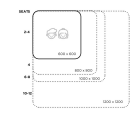

800 SQUARE PUFFER TABLE

SKU: 3015

Powder Coated Steel Frame. Futura Top with 10 45 edge detail.

Table Height 385H (Infants), 450H (Toddlers), 500H (Preschoolers), TBC

Table Top Colour TBC, White, Maple

Powder Coated Steel Matt Bond Rivergum, Matt Bone White, Matt Desert Sand, Matt Scoria, Matt Storm Blue, Matt Wizard, TBC, Textura Black, Textura Charcoal, Textura Sandstone Grey, Textura Titania, Textura White

Product Materials:

Product Dimensions: 800L x 800W

Joinery Hours: 0.25

Engineering Hours: 0.5

Dispatch Hours: 0.1

Cubic Metres: .288

[Read More](#)

Price: $304.00 + GST

Categories: [Square](#), [Tables](#)

Tag: [Creative](#)