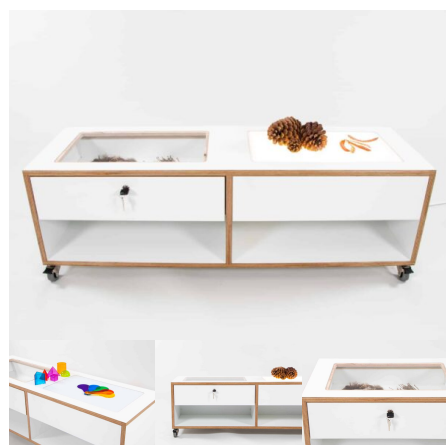

Price: \$3,269.00 + GST

Categories: [Family Play](#), [Play and Explore](#), [Storage](#), [Tall Shelving Units](#)

Tag: [Benches](#)

DISCOVERY STATION - PRESCHOOL

SKU: 5055

Science Station with Lightbox and Observation Drawer. Timber feet, Wheels and Plinth options available. I would like two adjustable shelves added to this unit.