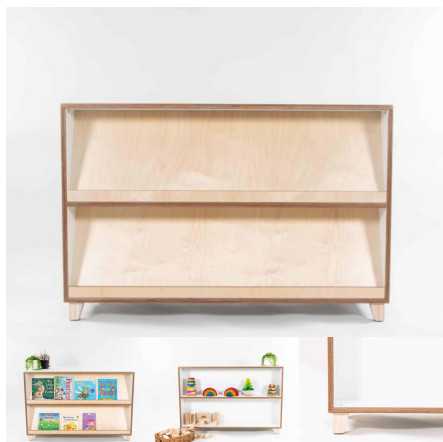

BOOK & PUZZLE STORAGE 1200L

SKU: 4007

Book Storage with Angled Shelf Book Display and Storage on Back. Timber feet, Wheels and Plinth options available.

Cabinet Colour TBC, White, Maple
Base Options Feet, Plinth, TBC, Wheels

Product Materials:
Product Dimensions: 1200L x 395W x 800H
Joinery Hours: 2
Engineering Hours: 0
Dispatch Hours: 0.15
Cubic Metres: 0.38

[Read More](#)

Price: $1,025.00 + GST

Categories: [Book + Puzzle](#), [Storage](#)

Tag: [Book + Puzzle](#)