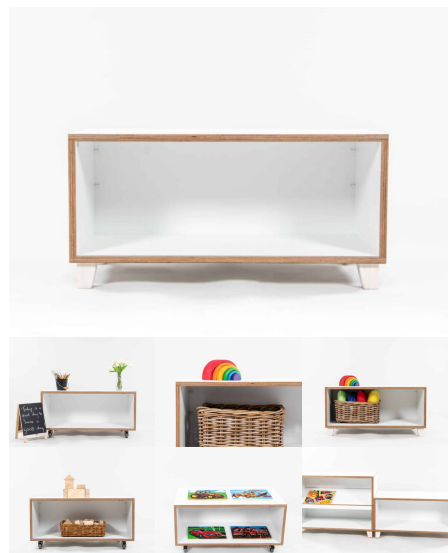

MULTI SHELF 800 X 400

SKU: 4014

Multipurpose Shelving Unit. Timber Feet, Wheels or Plinth Variant. White units will be using 16mm White HPL as the back. Woodgrain other colour units will be using 18mm Futura Backs. Have priced as an average price.

Cabinet Colour TBC, White, Maple
Base Options Feet, Plinth, TBC, Wheels

Product Materials:
Product Dimensions: 800L x 395W x 400H
Joinery Hours: 0.75
Engineering Hours: 0
Dispatch Hours: 0.15
Cubic Metres: .13

[Read More](#)

Price: $396.00 + GST

Categories: [Multi Shelving](#), [Storage](#)

Tag: [Multi Shelving](#)