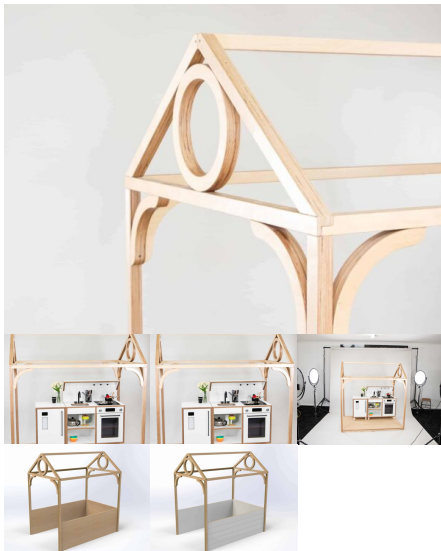

FAMILY PLAY HOUSE SMALL

SKU: 5033

Small Family Playhouse with Platform. Options may include braked wheels and drop in squab. Assembly: Pieces prepped, sealed lacquered, then assembled. Screw assembly. Platform cams with brackets fixing to house frame uprights.

Cabinet Colour TBC, White, Maple

Product Materials:

Product Dimensions: 1500L x 1000W x 1600H

Joinery Hours: 3

Engineering Hours: 1

Dispatch Hours: 0.25

Cubic Metres: 2.4

[Read More](#)

Price: $1,809.00 + GST

Categories: [Houses](#), [Play and Explore](#)

Tag: [Family Play](#)