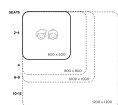

1200 SQUARE TABLE

SKU: 3008

Powder Coated Steel Frame. Futura Top with 10 45 edge detail.

Table Height 385H (Infants), 450H (Toddlers), 500H (Preschoolers), TBC

Table Top Colour TBC, White, Maple

Powder Coated Steel

Matt Bond Rivergum, Matt Bone White, Matt Desert Sand, Matt Scoria, Matt Storm Blue, Matt Wizard, TBC, Textura Black, Textura Charcoal, Textura Sandstone Grey, Textura Titania, Textura White

Product Materials:

Product Dimensions: 1200L x 1200W

Joinery Hours: 0.25

Engineering Hours: 0.5

Dispatch Hours: 0.1

Cubic Metres: .648

[Read More](#)

Price: $432.00 + GST

Categories: [Square](#), [Tables](#), [Tables](#), [Under $500](#)

Tag: [Square](#)

CLOTHES & BAG HOOK (CHOOSE YOUR QUANTITY OF HOOK)

SKU: 6012

Coat Hooks - Priced on an individual basis. Price includes Hook Board for mounting. Engineering time is for one hook based on a tree of 10 hooks taking 10 minutes. Joinery time is for one hook board with average dimensions of 300mmx100mm.

Powder Coated Steel Textura Black, Textura White

Cabinet Colour TBC, White, Maple

Product Materials:

Product Dimensions: 18W x 120H

Joinery Hours: 0.03

Engineering Hours: 0.02

Dispatch Hours: 0.05

Cubic Metres: .001

[Read More](#)

Price: $23.00 + GST

Categories: [Bags & Lockers](#), [Bags & Lockers](#), [Storage](#), [Storage](#), [Teachers](#), [Under $500](#)

Tag: [Teachers](#)