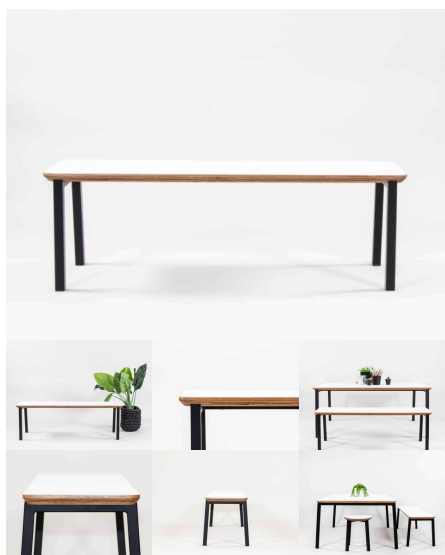

Categories: [Seating](#), [Seating](#), [Stools](#), [Under \\$500](#)

Tag: [Stools](#)

BEN BENCH SEAT

SKU: 2017

Bench Seat - matches with the 1200L Ben Art Table. Powder Coated Steel frame. 10 45 edge detail on seat top. Variable heights of 320mm and 285mm