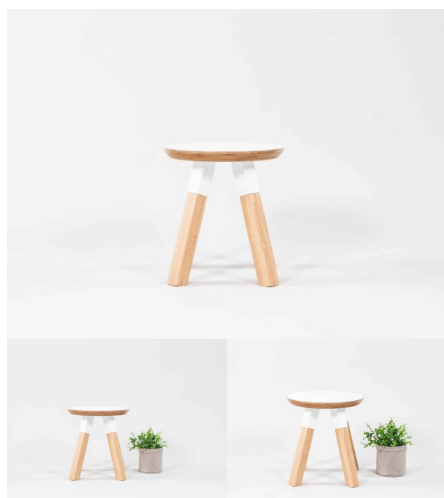

Categories: [Seating](#), [Seating](#), [Stools](#), [Under \\$500](#)

Tag: [Stools](#)

ELLIE STOOL - ROUND

SKU: 2008

Stool - matches Work Desk Table. Powder Coated Steel plates and collars. American Ash Timber Legs. 1045 detail on seat top. Variable heights of 320mm and 285mm.