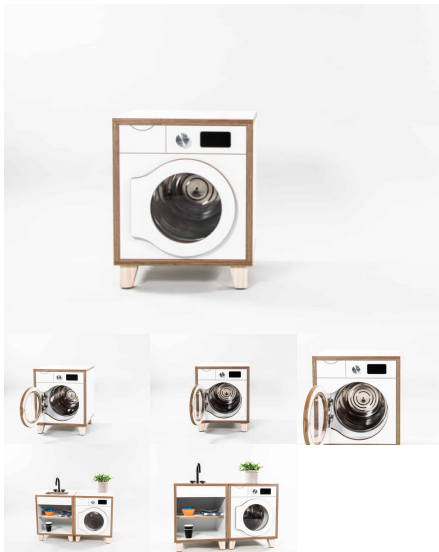

WASHING MACHINE - INFANT & TODDLER

SKU: 5007

Family Play Single Washing Machine Timber feet, wheels or plinth variants available.

Cabinet Colour TBC, White, Maple

Door/Panel Front Colour TBC, White, Maple

Base Options Feet, Plinth, TBC, Wheels

Product Materials:

Product Dimensions: 395L x 395W x 500H

Joinery Hours: 1

Engineering Hours: 0

Dispatch Hours: 0.25

Cubic Metres: .078

[Read More](#)

Price: $494.00 + GST

Categories: [Family Play](#), [Family Play](#), [Play and Explore](#), [Under $500](#)

Tag: [Family Play](#)