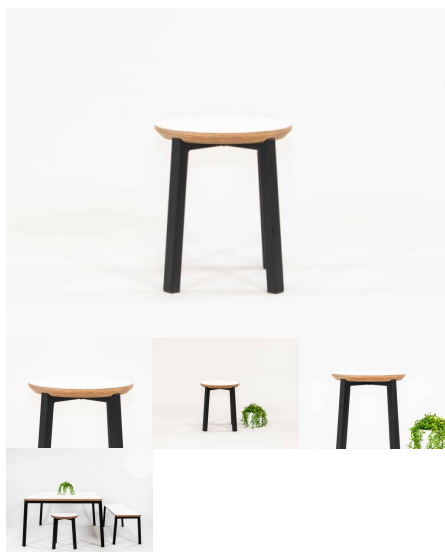

Price: \$107.00 + GST

Categories: [Seating](#), [Stools](#), [Under \\$500](#)

Tag: [Under500](#)

BEN STOOL

SKU: 2007

Stool - matches with the 1200L Ben Art Table. Powder Coated Steel frame. 10 45 edge detail on seat top. Variable heights of 320mm and 285mm