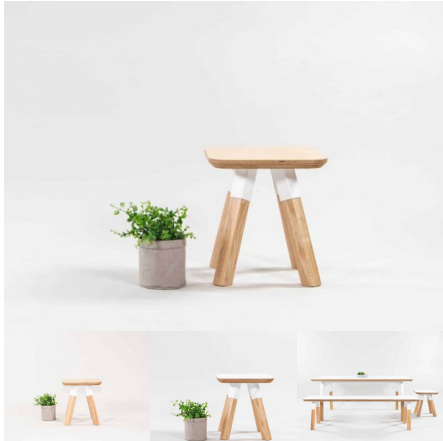

ELLIE STOOL - SQUARE

SKU: 2009

Stool - matches Work Desk Table. Powder Coated Steel plates and collars. American Ash Timber Legs. 1045 detail on seat top. Variable heights of 320mm and 285mm.

Stool Height	285H (Toddlers), 320H (Preschoolers), TBC
Seat Colour	TBC, White, Maple
Powder Coated Steel	Matt Bond Rivergum, Matt Bone White, Matt Desert Sand, Matt Scoria, Matt Storm Blue, Matt Wizard, TBC, Textura Black, Textura Charcoal, Textura Sandstone Grey, Textura Titania, Textura White