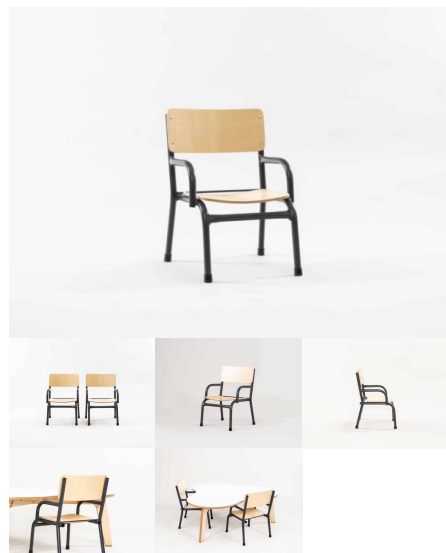

CHAIR WITH ARMS

SKU: 2001

Chair Height 220H (Infants), 285H (Toddlers), TBC

Powder Coated Steel Matt Bond Rivergum, Matt Bone White, Matt Desert Sand, Matt Scoria, Matt Storm Blue, Matt Wizard, TBC, Textura Black, Textura Charcoal, Textura Sandstone Grey, Textura Titania, Textura White

Product Materials:
Product Dimensions:
Joinery Hours: 0.08
Engineering Hours: 0.13
Dispatch Hours: 0.13
Cubic Metres: .03

[Read More](#)

Price: $111.00 + GST

Categories: [Chairs](#), [Seating](#), [Seating, Under $500](#)

Tag: [Chairs](#)