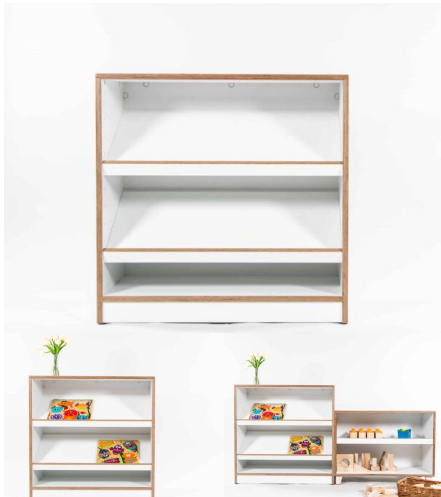

MULTI SHELF 800 X 800

SKU: 4016

Multipurpose shelving Unit 2 x Adj shelf flat or angled. Timber Feet, Wheels or Plinth Variant. White units will be using 16mm White HPL as the back. Woodgrain other colour units will be using 18mm Futura Backs. Have priced as an average price.

Cabinet Colour TBC, White, Maple
Base Options Feet, Plinth, TBC, Wheels

Product Materials:
Product Dimensions: 800L x 395W x 800H
Joinery Hours: 1.25
Engineering Hours: 0
Dispatch Hours: 0.15
Cubic Metres: .25

[Read More](#)

Price: $638.00 + GST

Categories: [Multi Shelving](#), [Storage](#)

Tag: [Multi Shelving](#)