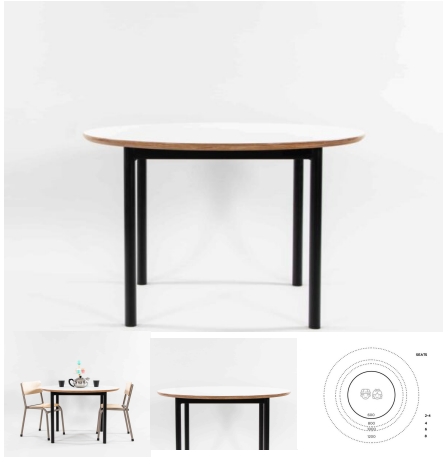

1000 ROUND TABLE

SKU: 3003

Powder Coated Steel Frame. Futura Top with 10 45 edge detail.

Table Height 385H (Infants), 450H (Toddlers), 500H (Preschoolers), TBC
Table Top Colour TBC, White, Maple
Powder Coated Steel Matt Bond Rivergum, Matt Bone White, Matt Desert Sand, Matt Scoria, Matt Storm Blue, Matt Wizard, TBC, Textura Black, Textura Charcoal, Textura Sandstone Grey, Textura Titania, Textura White

Product Materials:

Product Dimensions: 1000 Diameter

Joinery Hours: 0.25

Engineering Hours: 0.5

Dispatch Hours: 0.1

Cubic Metres: .45

[Read More](#)

Price: $389.00 + GST

Categories: [Round](#), [Tables](#), [Tables](#), [Under $500](#)

Tag: [Round](#)