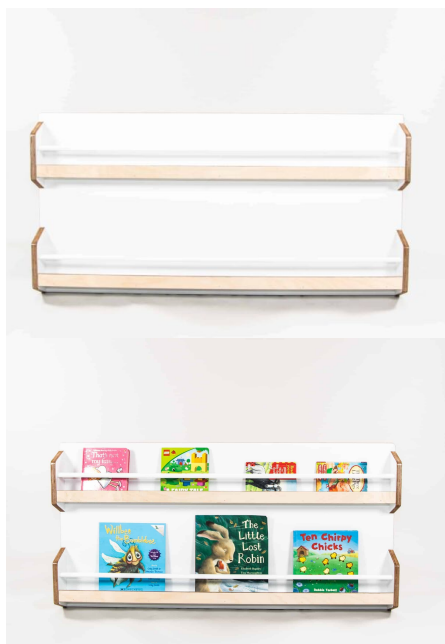

WALL MOUNTED BOOK SHELF 1600L

SKU: 4003

Wall Mounted two tier book shelf. Futura with Dowel support rails

Powder Coated Steel

Matt Bond Rivergum, Matt Bone White, Matt Desert Sand, Matt Scoria, Matt Storm Blue, Matt Wizard, TBC, Textura Black, Textura Charcoal, Textura Sandstone Grey, Textura Titania, Textura White

Product Materials:

Product Dimensions: 1600L x 120W x 600H

Joinery Hours: .75

Engineering Hours: .1

Dispatch Hours: 0.1

Cubic Metres: .115

[Read More](#)

Price: $461.00 + GST

Categories: [Book + Puzzle](#), [Storage](#), [Storage](#), [Under $500](#)

Tag: [Book + Puzzle](#)