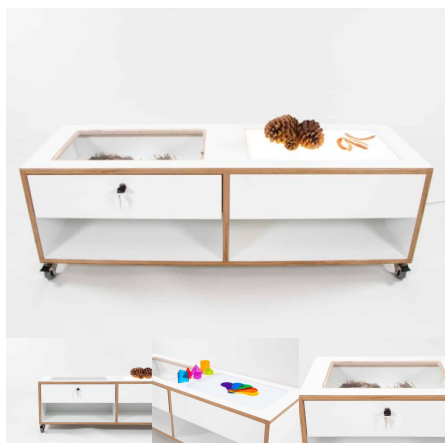

[Read More](#)

Price: \$787.00 + GST

Categories: [Book + Puzzle](#), [Practical Life](#), [Storage](#), [Teachers](#), [Trolleys](#)

DISCOVERY STATION - TODDLER

SKU: 5054

Science Station with Lightbox and Observation Drawer. Timber feet, Wheels and Plinth options available.