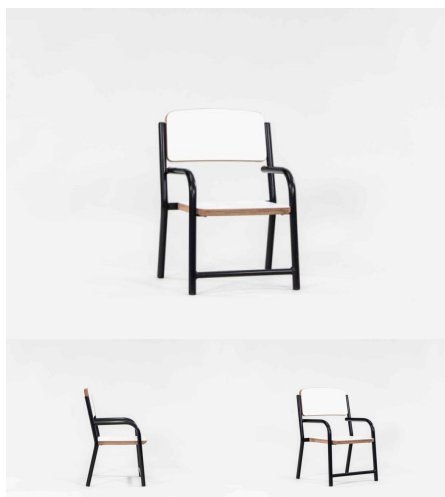

CHARLIE CHAIR

SKU: 2003

Stacking Chair with arms offered in 2 seat height variants (285H and 220H). Also available with a removable support pole. Powder Coated Steel Frame with 18mm Futura Seat and Back

Chair Height 220H (Infants), 285H (Toddlers), TBC
Seat/Back Colour TBC, White, Maple, Denim, Saffron, Wasabi
Matt Bond Rivergum, Matt Bone White, Matt Desert Sand, Matt Scoria, Matt Storm Blue, Matt Wizard, TBC, Textura Black, Textura Charcoal, Textura Sandstone Grey, Textura Titania, Textura White

Powder Coated Steel

Product Materials:

Product Dimensions:

Joinery Hours: 0.13

Engineering Hours: 0.25

Dispatch Hours: 0.07

Cubic Metres: 0.063

[Read More](#)

Price: $115.00 + GST

Categories: [Chairs](#), [Seating](#), [Seating](#), [Under $500](#)

Tag: [Chairs](#)