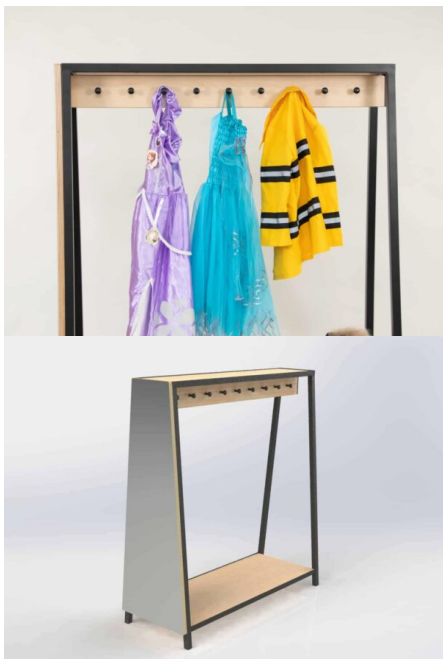

DRESS UP STAND WITH MIRROR HOOKS

SKU: 5065

Dress up Rack with Mirror at one End. Variable option of Wheels

Powder Coated Steel Bond Rivergum, Bone White, Canvas Cloth, Desert Sand, Matt Off White, Scoria, Storm Blue, TBC, Textura Black, Textura Charcoal, Textura White, Wizard