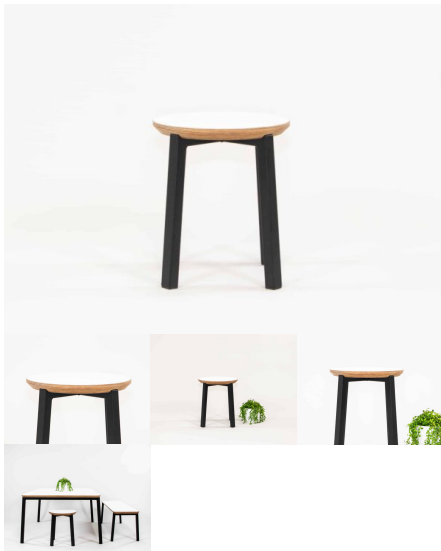

BEN STOOL

SKU: 2007

Stool - matches with the 1200L Ben Art Table. Powder Coated Steel frame. 10 45 edge detail on seat top. Variable heights of 320mm and 285mm

Stool Height

285H (Toddlers), 320H (Preschoolers), TBC

Seat Colour

TBC, White, Maple

Powder Coated Steel

Matt Bond Rivergum, Matt Bone White, Matt Desert Sand, Matt Scoria, Matt Storm Blue, Matt Wizard, TBC, Textura Black, Textura Charcoal, Textura Sandstone Grey, Textura Titania, Textura White

Product Materials:

Product Dimensions: 285 Diameter

Joinery Hours: 0.16

Engineering Hours: 0.5

Dispatch Hours: 0.1

Cubic Metres: 0.03

[Read More](#)

Price: $196.00 + GST

Categories: [Seating](#), [Seating](#), [Stools](#), [Under $500](#)

Tag: [Stools](#)