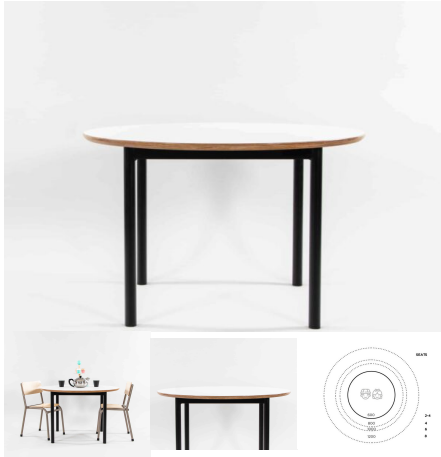

Categories: [Chairs](#), [Seating](#), [Seating](#), [Under \\$500](#)

Tags: [Chairs](#), [Under500](#)

1000 ROUND TABLE

SKU: 3003

Powder Coated Steel Frame. Futura Top with 10 45 edge detail.

Table Height 385H (Infants), 450H (Toddlers), 500H (Preschoolers), TBC
Table Top Colour TBC, White, Maple
Powder Coated Steel Matt Bond Rivergum, Matt Bone White, Matt Desert Sand, Matt Scoria, Matt Storm Blue, Matt Wizard, TBC, Textura Black, Textura Charcoal, Textura Sandstone Grey, Textura Titania, Textura White