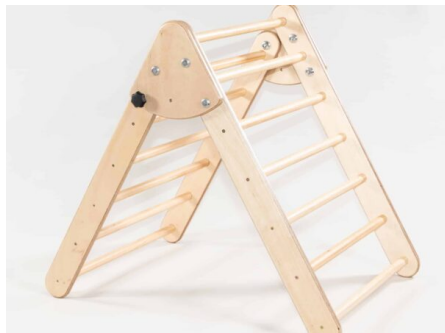

Tag: [Babyfirst](#)

TRI CLIMBER LARGE

SKU: 7006

Large Tri Climber

Product Materials:

Product Dimensions: 647W x 830L x 735H

Joinery Hours: 1.5

Engineering Hours: 0