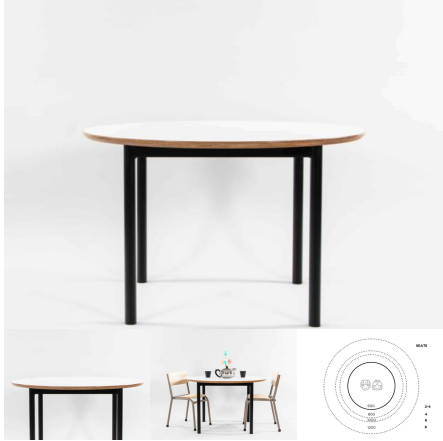

Categories: [Square](#), [Tables](#), [Tables](#), [Under \\$500](#)

Tag: [Creative](#)

800 ROUND TABLE

SKU: 3002

Powder Coated Steel Frame. Futura Top with 10 45 edge detail.

Table Height 385H (Infants), 450H (Toddlers), 500H (Preschoolers), TBC
Table Top Colour TBC, White, Maple
Powder Coated Steel Matt Bond Rivergum, Matt Bone White, Matt Desert Sand, Matt Scoria, Matt Storm Blue, Matt Wizard, TBC, Textura Black, Textura Charcoal, Textura Sandstone Grey, Textura Titania, Textura White