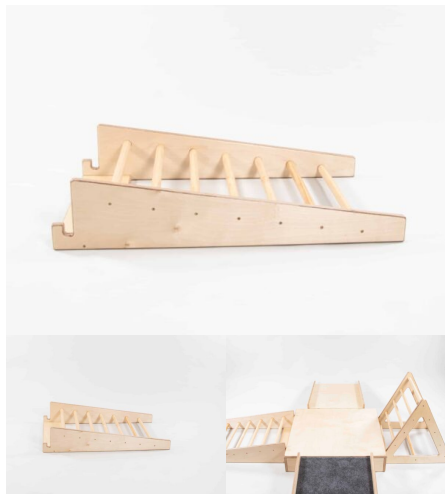

DOWEL RAMP

SKU: 7002

Dowelling Ramp - Part of Crawling Ramp Kitset

Product Materials:

Product Dimensions: 800L x 500W x 140H

Joinery Hours: 1

Engineering Hours: 0

Dispatch Hours: 0.1

Cubic Metres: .056

[Read More](#)

Price: $333.00 + GST

Categories: [Baby First](#), [Babyfirst](#), [Babyfirst](#), [Under $500](#)

Tag: [Babyfirst](#)