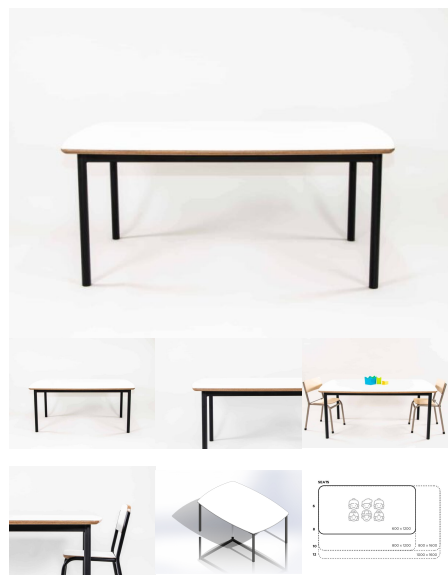

1200X800 RECTANGLE PUFFER TABLE

SKU: 3018

Powder Coated Steel Frame. Futura Top with 10 45 edge detail.

Table Height 385H (Infants), 450H (Toddlers), 500H (Preschoolers), TBC

Table Top Colour TBC, White, Maple

Powder Coated Steel

Matt Bond Rivergum, Matt Bone White, Matt Desert Sand, Matt Scoria, Matt Storm Blue, Matt Wizard, TBC, Textura Black, Textura Charcoal, Textura Sandstone Grey, Textura Titania, Textura White

Product Materials:

Product Dimensions: 1200L x 800W

Joinery Hours: 0.3

Engineering Hours: 0.5

Dispatch Hours: 0.1

Cubic Metres: .432

[Read More](#)

Price: $407.00 + GST

Categories: [Rectangle](#), [Tables](#), [Tables](#), [Under $500](#)

Tag: [Creative](#)