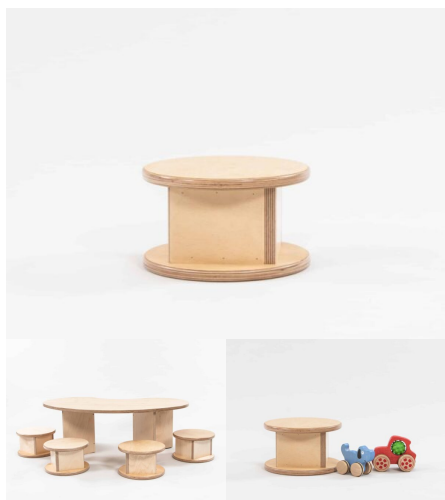

Dispatch Hours: 0.25

Cubic Metres: .093

[Read More](#)

Price: \$494.00 + GST

Categories: [Family Play](#), [Family Play](#), [Play and Explore](#), [Under \\$500](#)

Tag: [Family Play](#)

TOADSTOOL

SKU: 7010