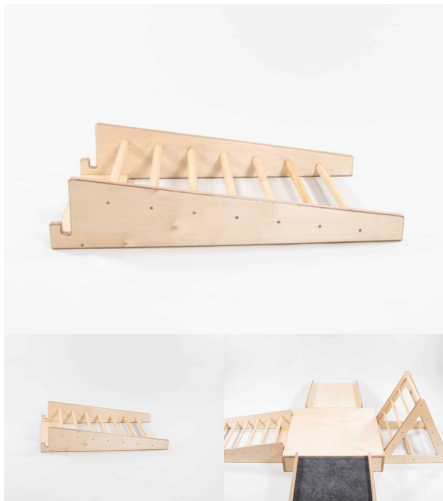

DOWEL RAMP

SKU: 7002

Dowelling Ramp - Part of Crawling Ramp Kitset

Product Materials:

Product Dimensions: 800L x 500W x 140H

Joinery Hours: 1

Engineering Hours: 0

Dispatch Hours: 0.1

Cubic Metres: .056

[Read More](#)

Price: $333.00 + GST

Categories: [Baby First](#), [Babyfirst](#), [Babyfirst](#), [Under $500](#)

Tag: [Babyfirst](#)