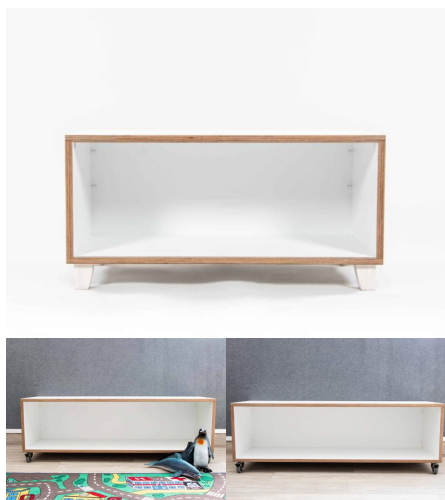

MULTI SHELF 1200 X 400

SKU: 4017

Multipurpose Shelving Unit. Timber Feet, Wheels or Plinth Variant. White units will be using 16mm White HPL as the back. Woodgrain other colour units will be using 18mm Futura Backs. Have priced as an average price.

Cabinet Colour TBC, White, Maple

Base Options Feet, Plinth, TBC, Wheels

Product Materials:

Product Dimensions: 1200L x 395W x 400H

Joinery Hours: 0.75

Engineering Hours: 0

Dispatch Hours: 0.15

Cubic Metres: .19

[Read More](#)

Price: $462.00 + GST

Categories: [Multi Shelving](#), [Storage](#), [Storage](#), [Under $500](#)

Tag: [Multi Shelving](#)