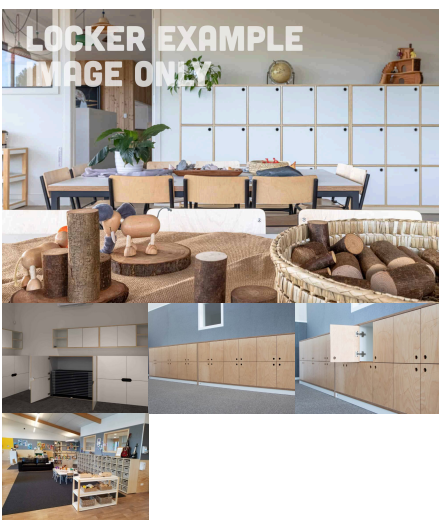

LOCKERS

SKU: 6013

Collage of Images and perhaps online questionnaire on website for customers to create a POA

Cabinet Colour   TBC

Product Materials: TBC
Product Dimensions: TBC
Joinery Hours: TBC
Engineering Hours: TBC
Dispatch Hours: TBC
Cubic Metres: TBC

[Read More](#)

Price:

Categories: [Bags & Lockers](#), [Bags & Lockers](#), [Staffroom](#), [Storage](#), [Teachers](#)

Tag: [Teachers](#)