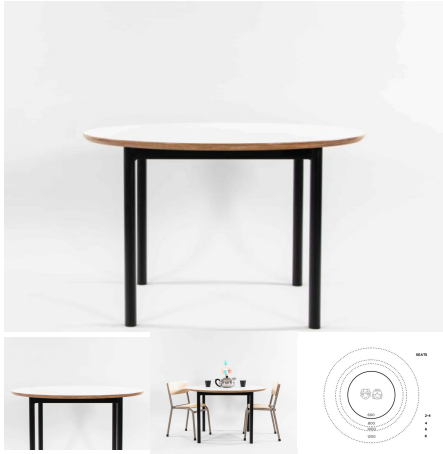

1200 ROUND TABLE

SKU: 3004

Powder Coated Steel Frame. Futura Top with 10 45 edge detail.

Table Height 385H (Infants), 450H (Toddlers), 500H (Preschoolers), TBC

Table Top Colour TBC, White, Maple

Powder Coated Steel Matt Bond Rivergum, Matt Bone White, Matt Desert Sand, Matt Scoria, Matt Storm Blue, Matt Wizard, TBC, Textura Black, Textura Charcoal, Textura Sandstone Grey, Textura Titania, Textura White

Product Materials:

Product Dimensions: 1200 Diameter

Joinery Hours: 0.25

Engineering Hours: 0.5

Dispatch Hours: 0.1

Cubic Metres: 0.648

[Read More](#)

Price: $432.00 + GST

Categories: [Round](#), [Tables](#), [Tables](#), [Under $500](#)

Tag: [Round](#)