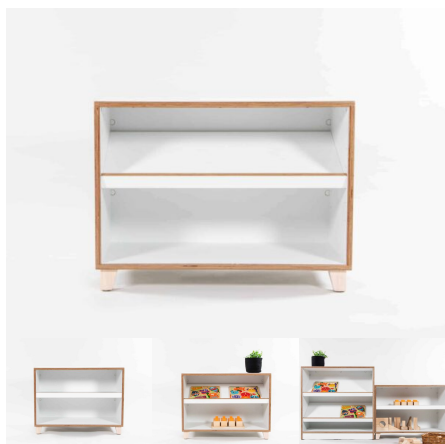

MULTI SHELF 1200 X 600

SKU: 4018

Multipurpose shelving Unit 1 x Adj shelf flat or angled. Timber Feet, Wheels or Plinth Variant. White units will be using 16mm White HPL as the back. Woodgrain other colour units will be using 18mm Futura Backs. Have priced as an average price.

Cabinet Colour TBC, White, Maple
Base Options Feet, Plinth, TBC, Wheels

Product Materials:
Product Dimensions: 1200L x 395W x 600H
Joinery Hours: 1.2
Engineering Hours: 0
Dispatch Hours: 0.15
Cubic Metres: .28

[Read More](#)

Price: $668.00 + GST

Categories: [Multi Shelving](#), [Storage](#)

Tag: [Multi Shelving](#)