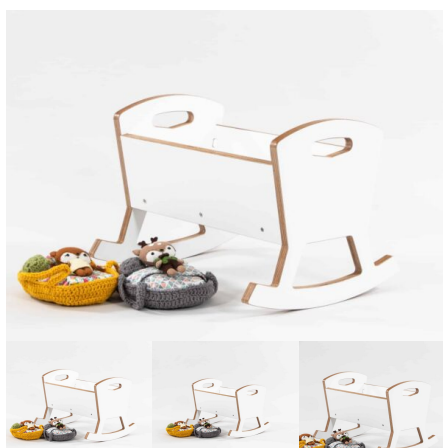

Engineering Hours: 0

Dispatch Hours: 0.05

Cubic Metres: .04

[Read More](#)

Price: \$273.00 + GST

Categories: [Family Play](#), [Play and Explore](#)

Tag: [Family Play](#)

DOLLS COT