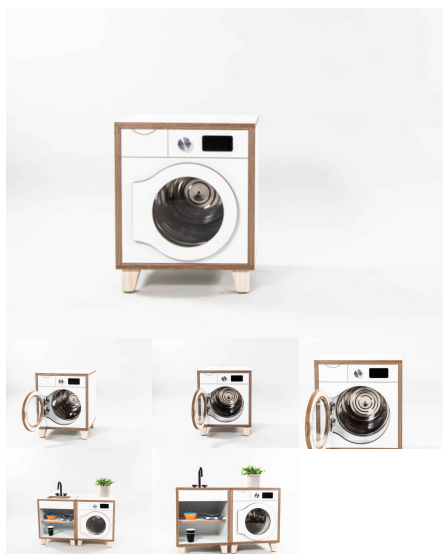

WASHING MACHINE - INFANT & TODDLER

SKU: 5007

Family Play Single Washing Machine Timber feet, wheels or plinth variants available.

Cabinet Colour TBC, White, Maple

Door/Panel Front Colour TBC, White, Maple

Base Options Feet, Plinth, TBC, Wheels

Product Materials:

Product Dimensions: 395L x 395W x 500H

Joinery Hours: 1

Engineering Hours: 0

Dispatch Hours: 0.25

Cubic Metres: .078

[Read More](#)

Price: $494.00 + GST

Categories: [Family Play](#), [Family Play](#), [Play and Explore](#), [Under $500](#)

Tag: [Family Play](#)