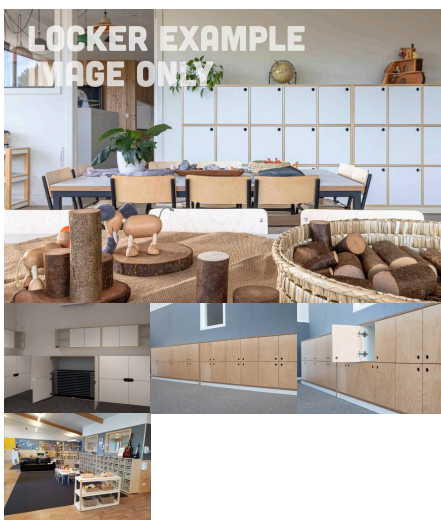

LOCKERS

SKU: 6013

Collage of Images and perhaps online questionnaire on website for customers to create a POA

Cabinet Colour   TBC

Product Materials: TBC
Product Dimensions: TBC
Joinery Hours: TBC
Engineering Hours: TBC
Dispatch Hours: TBC
Cubic Metres: TBC

[Read More](#)

Price:

Categories: [Bags & Lockers](#), [Bags & Lockers](#), [Staffroom](#), [Storage](#), [Teachers](#)

Tag: [Teachers](#)