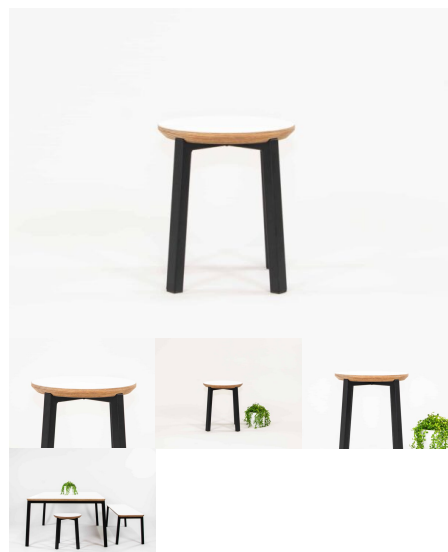

Price: \$107.00 + GST

Categories: [Seating](#), [Stools](#), [Under \\$500](#)

Tag: [Under500](#)

BEN STOOL

SKU: 2007

Stool - matches with the 1200L Ben Art Table. Powder Coated Steel frame. 10 45 edge detail on seat top. Variable heights of 320mm and 285mm