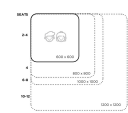

800 SQUARE TABLE

SKU: 3006

Powder Coated Steel Frame. Futura Top with 10 45 edge detail.

Table Height 385H (Infants), 450H (Toddlers), 500H (Preschoolers), TBC

Table Top Colour TBC, White, Maple

Powder Coated Steel Matt Bond Rivergum, Matt Bone White, Matt Desert Sand, Matt Scoria, Matt Storm Blue, Matt Wizard, TBC, Textura Black, Textura Charcoal, Textura Sandstone Grey, Textura Titania, Textura White

Product Materials:

Product Dimensions: 800sq

Joinery Hours: 0.23

Engineering Hours: 0.5

Dispatch Hours: 0.1

Cubic Metres: 0.288

[Read More](#)

Price: $304.00 + GST

Categories: [Square](#), [Tables](#), [Under $500](#)

Tag: [Square](#)

800 SQUARE PUFFER TABLE

SKU: 3015

Powder Coated Steel Frame. Futura Top with 10 45 edge detail.

Table Height 385H (Infants), 450H (Toddlers), 500H (Preschoolers), TBC

Table Top Colour TBC, White, Maple

Powder Coated Steel Matt Bond Rivergum, Matt Bone White, Matt Desert Sand, Matt Scoria, Matt Storm Blue, Matt Wizard, TBC, Textura Black, Textura Charcoal, Textura Sandstone Grey, Textura Titania, Textura White

Product Materials:

Product Dimensions: 800L x 800W

Joinery Hours: 0.25

Engineering Hours: 0.5

Dispatch Hours: 0.1

Cubic Metres: .288

[Read More](#)

Price: $304.00 + GST

Categories: [Square](#), [Tables](#)

Tag: [Creative](#)