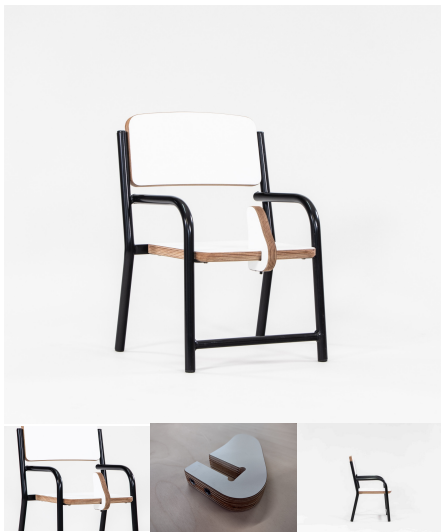

Categories: [Chairs](#), [Seating](#), [Seating](#), [Under \\$500](#)

Tag: [Chairs](#)

CHARLIE CHAIR WITH POMMEL

SKU: 2040

Stacking Chair with arms offered in 2 seat height variants (285H and 220H). Also available with a removable support pole. Powder Coated Steel Frame with 18mm Futura Seat and Back