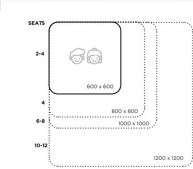

800 SQUARE PUFFER TABLE

SKU: 3015

Powder Coated Steel Frame. Futura Top with 10 45 edge detail.

Table Height 385H (Infants), 450H (Toddlers), 500H (Preschoolers), TBC

Table Top Colour TBC, White, Maple

Powder Coated Steel Matt Bond Rivergum, Matt Bone White, Matt Desert Sand, Matt Scoria, Matt Storm Blue, Matt Wizard, TBC, Textura Black, Textura Charcoal, Textura Sandstone Grey, Textura Titania, Textura White

Product Materials:

Product Dimensions: 800L x 800W

Joinery Hours: 0.25

Engineering Hours: 0.5

Dispatch Hours: 0.1

Cubic Metres: .288

[Read More](#)

Price: $304.00 + GST

Categories: [Square](#), [Tables](#)

Tag: [Creative](#)