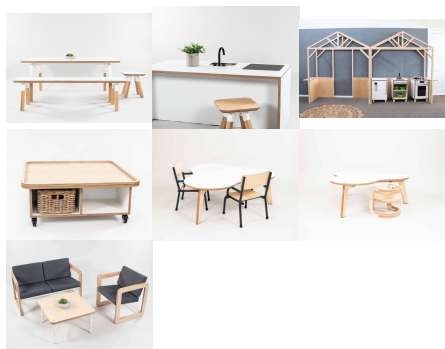

UPHOLSTERED BENCH SEAT WITH STORAGE - 1200L

SKU: 2012

Upholstered Bench seat top. Storage cubbies underneath which can accommodate baskets. Timber feet, wheels or plinth variants available.

Upholstery Colour	Army, Cobalt, Ether, Gunmetal, Mustard, Saddle, Stone, TBC, Tussock
Cabinet Colour	TBC, White, Maple
Base Options	Feet, Plinth, TBC, Wheels

Product Materials:

Product Dimensions: 1200L x 395W X 400H

Joinery Hours: 1.25

Engineering Hours:

Dispatch Hours: 0.16

Cubic Metres: 0.189

[Read More](#)

Price: $945.00 + GST

Categories: [Bench Seats](#), [Benches](#), [Seating](#), [Storage](#)

Tags: [Benches](#), [Under500](#)