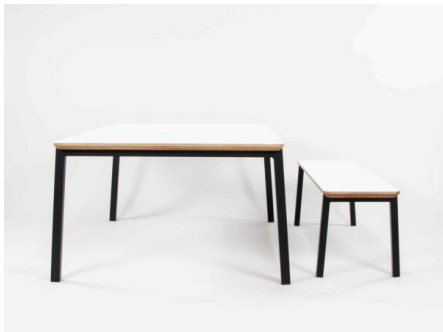

Product Dimensions:

Joinery Hours:

Engineering Hours:

Dispatch Hours:

Cubic Metres:

[Read More](#)

Price: \$670.00 + GST

Categories: [Sets](#), [Table & Seating](#)