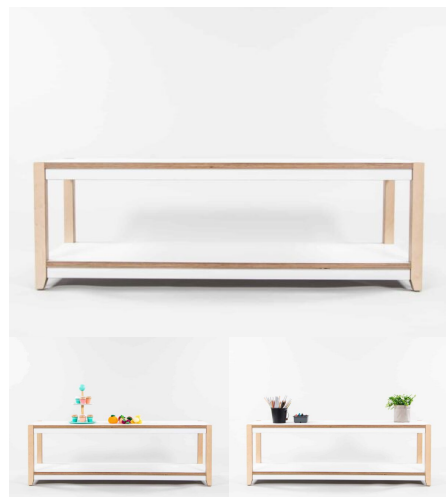

Categories: [Family Play](#), [Family Play](#), [Play and Explore](#), [Under $500](#)

Tag: [Family Play](#)

2 TIERED SHELF

SKU: 4029

Fixed Shelf top and Bottom. For timing on this bear in mind that legs can be stock produced i.e. saw set up for the angle cut on legs can be done once for say x5-10 units at a time.

Cabinet Colour TBC, White, Maple

Product Materials:

Product Dimensions: 1200L x 395W x 400H

Joinery Hours: 1.25

Engineering Hours:

Dispatch Hours: 0.1

Cubic Metres: 0.189

[Read More](#)

Price: $499.00 + GST

Categories: [Storage](#), [Storage](#), [Tiered Shelving](#), [Under $500](#)

Tag: [Tiered Shelving](#)