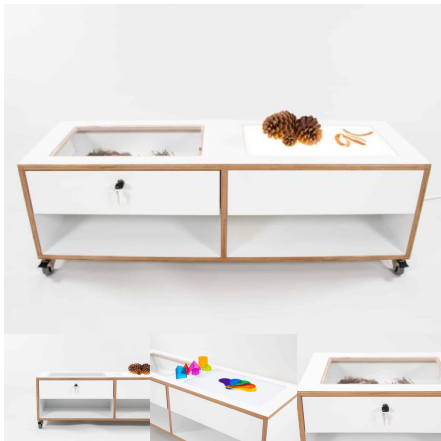

[Read More](#)

Price: \$787.00 + GST

Categories: [Book + Puzzle](#), [Practical Life](#), [Storage](#), [Teachers](#), [Trolleys](#)

DISCOVERY STATION - TODDLER

SKU: 5054

Science Station with Lightbox and Observation Drawer. Timber feet, Wheels and Plinth options available.