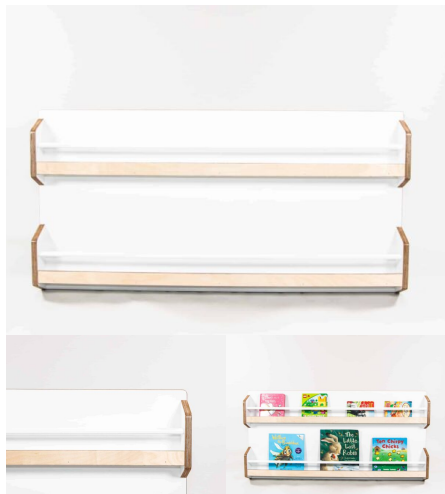

WALL MOUNTED BOOK SHELF 800L

SKU: 4001

Wall Mounted two tier book shelf. Futura with Dowel support rails

Powder Coated Steel

Matt Bond Rivergum, Matt Bone White, Matt Desert Sand, Matt Scoria, Matt Storm Blue, Matt Wizard, TBC, Textura Black, Textura Charcoal, Textura Sandstone Grey, Textura Titania, Textura White

Product Materials:

Product Dimensions: 800L x 120W x 600H

Joinery Hours: .75

Engineering Hours: .1

Dispatch Hours: 0.1

Cubic Metres: .057

[Read More](#)

Price: $343.00 + GST

Categories: [Book + Puzzle](#), [Storage](#)

Tag: [Book + Puzzle](#)