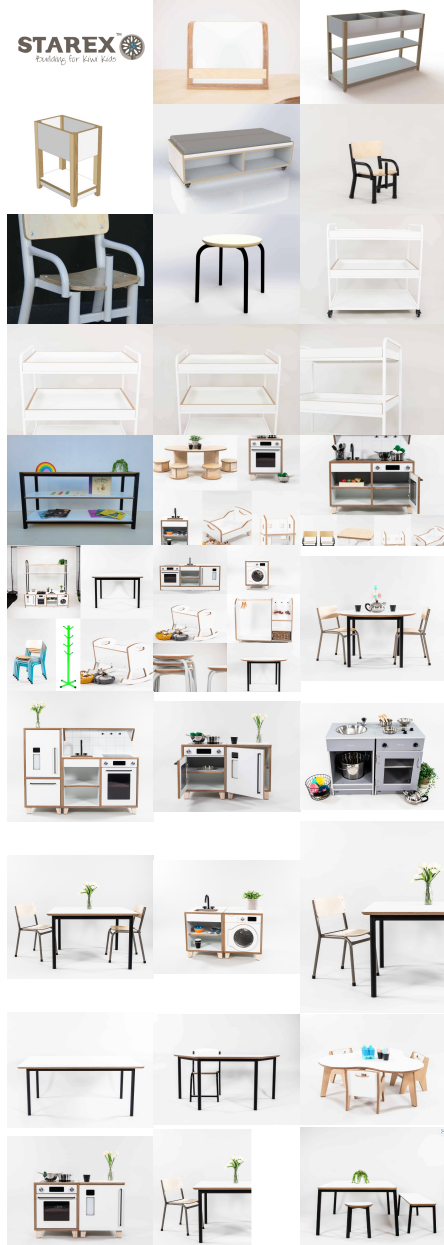

BEN STOOL - SQUARE

SKU: N/A

Stool - matches with the 1200L Ben Art Table. Powder Coated Steel frame. 10 45 edge detail on seat top. Variable heights of 320mm and 285mm

Powder Coated Steel

Matt Bond Rivergum, Matt Bone White, Matt Desert Sand, Matt Scoria, Matt Storm Blue, Matt Wizard, TBC, Textura Black, Textura Charcoal, Textura Sandstone Grey, Textura Titania, Textura White

Stool Height

285H (Toddlers), 320H (Preschoolers), TBC

Seat Colour

TBC, White, Maple

Product Materials:

Product Dimensions:

Joinery Hours: 0.16

Engineering Hours: 0.5

Dispatch Hours: 0.1

Cubic Metres: 0.03

[Read More](#)

Price: $177.00 + GST

Categories: [Seating](#), [Stools](#)

Tag: [Stools](#)