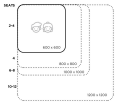

1200 SQUARE TABLE

SKU: 3008

Powder Coated Steel Frame. Futura Top with 10 45 edge detail.

Table Height 385H (Infants), 450H (Toddlers), 500H (Preschoolers), TBC

Table Top Colour TBC, White, Maple

Powder Coated Steel Matt Bond Rivergum, Matt Bone White, Matt Desert Sand, Matt Scoria, Matt Storm Blue, Matt Wizard, TBC, Textura Black, Textura Charcoal, Textura Sandstone Grey, Textura Titania, Textura White

Product Materials:

Product Dimensions: 1200L x 1200W

Joinery Hours: 0.25

Engineering Hours: 0.5

Dispatch Hours: 0.1

Cubic Metres: .648

[Read More](#)

Price: $432.00 + GST

Categories: [Square](#), [Tables](#), [Tables](#), [Under $500](#)

Tag: [Square](#)

1200 SQUARE PUFFER TABLE

SKU: 3017

Powder Coated Steel Frame. Futura Top with 10 45 edge detail.

Table Height 385H (Infants), 450H (Toddlers), 500H (Preschoolers), TBC

Table Top Colour TBC, White, Maple

Powder Coated Steel Matt Bond Rivergum, Matt Bone White, Matt Desert Sand, Matt Scoria, Matt Storm Blue, Matt Wizard, TBC, Textura Black, Textura Charcoal, Textura Sandstone Grey, Textura Titania, Textura White

Product Materials:

Product Dimensions: 1200L x 1200W

Joinery Hours: 0.35

Engineering Hours: 0.5

Dispatch Hours: 0.1

Cubic Metres: .648

[Read More](#)

Price: $432.00 + GST

Categories: [Square](#), [Tables](#)

Tag: [Creative](#)