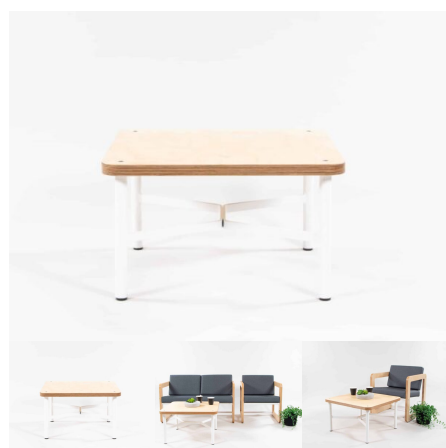

Categories: [Tables](#), [Tables](#), [Under \\$500](#)

Tag: [Creative](#)

KIDNEY TABLE

SKU: 7009

Kidney Table - Supplied with Maple HPL top as standard. Can be supplied with Clear Lacquered Birch Top on request.