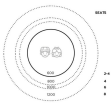

BOOK STORAGE 400H

SKU: 4004

Low Book Storage. Timber feet, Wheels and Plinth options available.

Cabinet Colour

TBC, White, Maple

Base Options

Feet, Plinth, TBC, Wheels

Product Materials:

Product Dimensions: 800L x 395W x 400H

Joinery Hours: 0.85

Engineering Hours: 0

Dispatch Hours: 0.15

Cubic Metres: .126

[Read More](#)

Price: $459.00 + GST

Categories: [Book + Puzzle](#), [Storage](#), [Storage](#), [Under $500](#)

Tag: [Book + Puzzle](#)