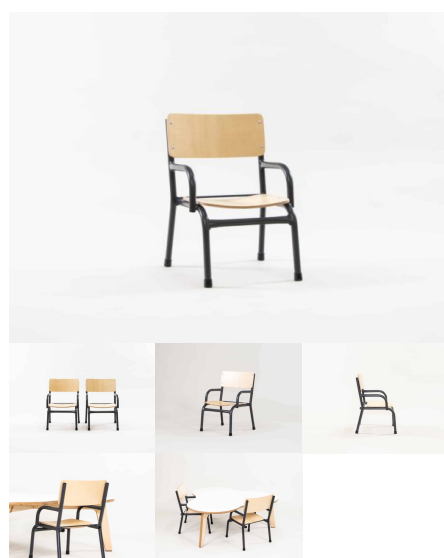

CHAIR WITH ARMS

SKU: 2001

Chair Height 220H (Infants), 285H (Toddlers), TBC

Powder Coated Steel Matt Bond Rivergum, Matt Bone White, Matt Desert Sand, Matt Scoria, Matt Storm Blue, Matt Wizard, TBC, Textura Black, Textura Charcoal, Textura Sandstone Grey, Textura Titania, Textura White

Product Materials:
Product Dimensions:
Joinery Hours: 0.08
Engineering Hours: 0.13
Dispatch Hours: 0.13
Cubic Metres: .03

[Read More](#)

Price: $111.00 + GST

Categories: [Chairs](#), [Seating](#), [Seating, Under $500](#)

Tag: [Chairs](#)