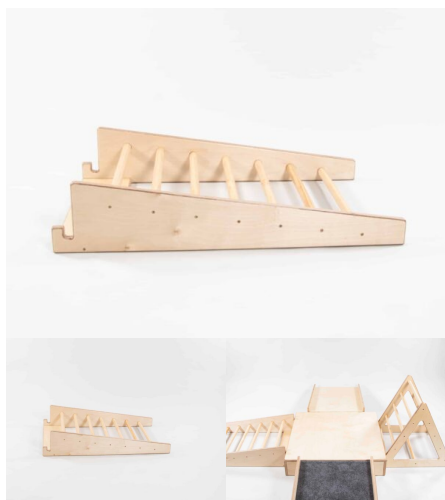

DOWEL RAMP

SKU: 7002

Dowelling Ramp - Part of Crawling Ramp Kitset

Product Materials:

Product Dimensions: 800L x 500W x 140H

Joinery Hours: 1

Engineering Hours: 0

Dispatch Hours: 0.1

Cubic Metres: .056

[Read More](#)

Price: $333.00 + GST

Categories: [Baby First](#), [Babyfirst](#), [Babyfirst](#), [Under $500](#)

Tag: [Babyfirst](#)