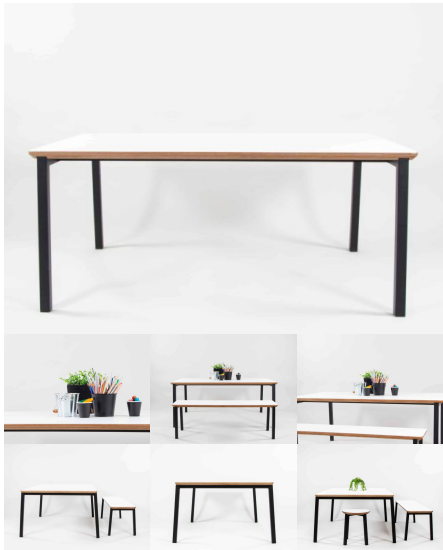

Categories: [Rectangle](#), [Tables](#)

Tag: [Art](#)

BEN TABLE

SKU: 3023

Table - matches with the 1000L Ben Bench. Powder Coated Steel frame. 10 45 edge detail on Table top. Variable heights of 450mm and 500mm