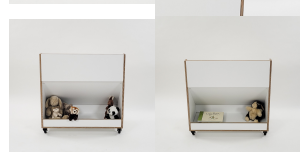

SLOPING BOOK SHELF 800L

SKU: 4047

Cabinet Colour TBC, White, Maple

Base Options Feet, Plinth, TBC, Wheels

Product Materials: 18mm Futura / Clear Acrylic Perspex

Product Dimensions: 800L x 800H x 395W

Joinery Hours: 1.50

Engineering Hours: 0

Dispatch Hours: .25

Cubic Metres: 0.252

[Read More](#)

Price: $617.00 + GST

Categories: [Book + Puzzle](#), [Storage](#), [Uncategorised](#)