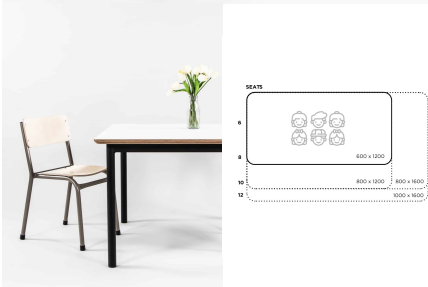

1600X800 RECTANGLE TABLE

SKU: 3011

Powder Coated Steel Frame. Futura Top with 10 45 edge detail.

Table Height 385H (Infants), 450H (Toddlers), 500H (Preschoolers), TBC

Table Top Colour TBC, White, Maple
Matt Bond Rivergum, Matt Bone White, Matt Desert Sand, Matt Scoria, Matt Storm Blue, Matt Wizard, TBC, Textura Black, Textura Charcoal, Textura Sandstone Grey, Textura Titania, Textura White

Powder Coated Steel

Product Materials:

Product Dimensions: 1600L x 800W

Joinery Hours: 0.25

Engineering Hours: 0.5

Dispatch Hours: 0.1

Cubic Metres: 0.576

[Read More](#)

Price: $459.00 + GST

Categories: [Rectangle](#), [Tables](#), [Tables](#), [Under $500](#)

Tag: [Rectangle](#)