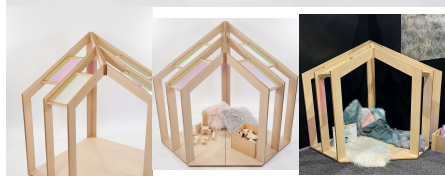

DRESS UP MOBILE MIRROR WITH HOOKS

SKU: 5078

Cabinet Colour

TBC, White, Maple

Powder Coated Steel

Matt Bond Rivergum, Matt Bone White, Matt Desert Sand, Matt Scoria, Matt Storm Blue, Matt Wizard, TBC, Textura Black, Textura Charcoal, Textura Sandstone Grey, Textura Titania, Textura White

Product Materials: Powder Coated Steel, 18mm Futura, Acrylic Mirror

Product Dimensions: 1045L x 395W x 1100H

Joinery Hours: 0.5

Engineering Hours: 1.33

Dispatch Hours: 0.5

Cubic Metres: 0.454

[Read More](#)

Price: $716.00 + GST

Categories: [Dress Up & Mirrors](#), [Play and Explore](#)

Tags: [Dress Ups](#), [Mirrors](#)

COSY HOUSE (WITH DICHROIC PANELS)

SKU: 5074

Product Materials:

Product Dimensions: 1200L x 1200W x 1485H

Joinery Hours: 5.5

Engineering Hours:

Dispatch Hours: 0.75

Cubic Metres: 2.138

[Read More](#)

Price: $2,634.00 + GST

Categories: [Houses](#), [Play and Explore](#)