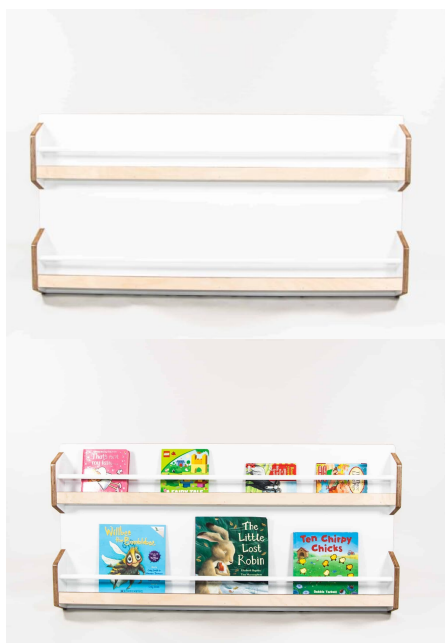

Categories: [Bench Seats](#), [Benches](#), [Seating](#), [Storage](#)

Tag: [Benches](#)

WALL MOUNTED BOOK SHELF 1200L

SKU: 4002

Wall Mounted two tier book shelf. Futura with Dowel support rails

Powder Coated Steel	Matt Bond Rivergum, Matt Bone White, Matt Desert Sand, Matt Scoria, Matt Storm Blue, Matt Wizard, TBC, Textura Black, Textura Charcoal, Textura Sandstone Grey, Textura Titania, Textura White
----------------------------	--