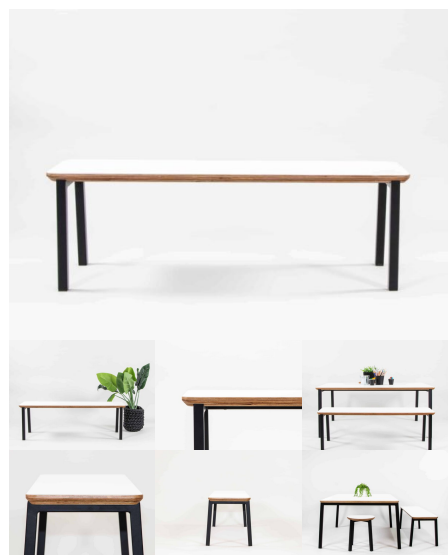

Categories: [Seating](#), [Seating](#), [Stools](#), [Under \\$500](#)

Tag: [Stools](#)

BEN BENCH SEAT

SKU: 2017

Bench Seat - matches with the 1200L Ben Art Table. Powder Coated Steel frame. 10 45 edge detail on seat top. Variable heights of 320mm and 285mm