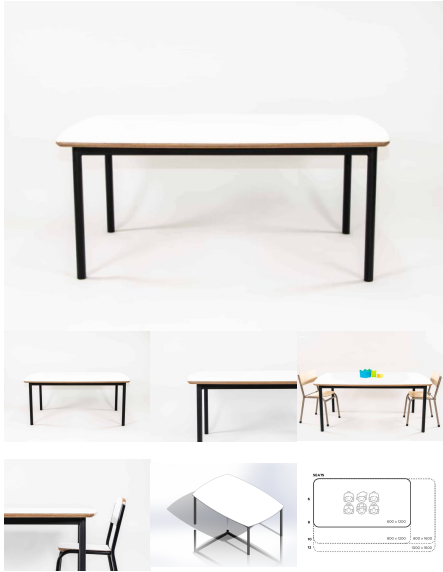

1200X800 RECTANGLE PUFFER TABLE

SKU: 3018

Powder Coated Steel Frame. Futura Top with 10 45 edge detail.

Table Height 385H (Infants), 450H (Toddlers), 500H (Preschoolers), TBC

Table Top Colour TBC, White, Maple

Powder Coated Steel Matt Bond Rivergum, Matt Bone White, Matt Desert Sand, Matt Scoria, Matt Storm Blue, Matt Wizard, TBC, Textura Black, Textura Charcoal, Textura Sandstone Grey, Textura Titania, Textura White

Product Materials:

Product Dimensions: 1200L x 800W

Joinery Hours: 0.3

Engineering Hours: 0.5

Dispatch Hours: 0.1

Cubic Metres: .432

[Read More](#)

Price: $407.00 + GST

Categories: [Rectangle](#), [Tables](#), [Tables](#), [Under $500](#)

Tag: [Creative](#)