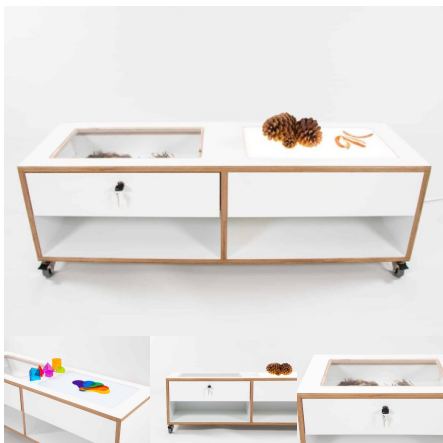

DISCOVERY STATION - PRESCHOOL

SKU: 5055

Science Station with Lightbox and Observation Drawer. Timber feet, Wheels and Plinth options available. I would like two adjustable shelves added to this unit.

Cabinet Colour	TBC, White, Maple
Base Options	Feet, Plinth, TBC, Wheels

Product Materials:

Product Dimensions: 1200L x 395W x 600H

Joinery Hours: 2.5

Engineering Hours: 0

Dispatch Hours: 1.1

Cubic Metres: .28

[Read More](#)

Price: $1,231.00 + GST

Categories: [Lightboxes & Nature](#), [Play and Explore](#)

Tag: [Lightboxes](#)