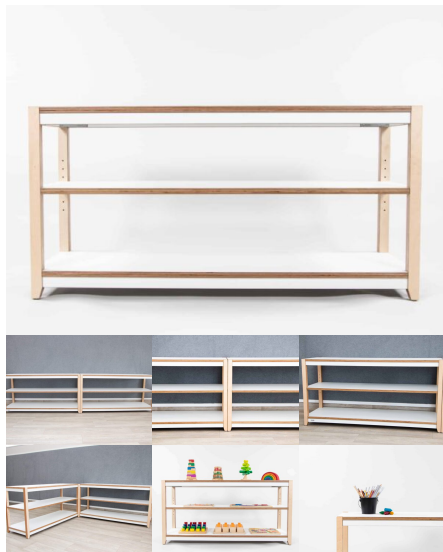

3 TIERED SHELF

SKU: 4030

Fixed Shelf top and bottom with 1 x Adjustable shelf. For timing on this bear in mind that legs can be stock produced i.e. saw set up for the angle cut on legs can be done once for say x5-10 units at a time.

Cabinet Colour TBC, White, Maple

Product Materials:

Product Dimensions: 1200L x 395W x 600H

Joinery Hours: 1.75

Engineering Hours: 0

Dispatch Hours: 0.1

Cubic Metres: .28

[Read More](#)

Price: $719.00 + GST

Categories: [Storage](#), [Tiered Shelving](#)

Tag: [Tiered Shelving](#)