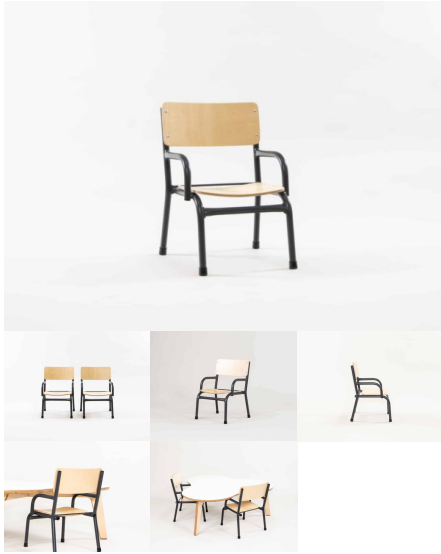

CHAIR WITH ARMS

SKU: 2001

Chair Height

220H (Infants), 285H (Toddlers), TBC

Powder Coated Steel

Matt Bond Rivergum, Matt Bone White, Matt Desert Sand, Matt Scoria, Matt Storm Blue, Matt Wizard, TBC, Textura Black, Textura Charcoal, Textura Sandstone Grey, Textura Titania, Textura White

Product Materials:

Product Dimensions:

Joinery Hours: 0.08

Engineering Hours: 0.13

Dispatch Hours: 0.13

Cubic Metres: .03

[Read More](#)

Price: $111.00 + GST

Categories: [Chairs](#), [Seating](#), [Seating](#), [Under $500](#)

Tag: [Chairs](#)