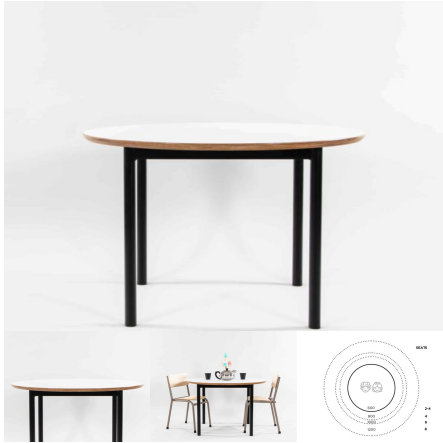

Categories: [Square](#), [Tables](#), [Tables](#), [Under \\$500](#)

Tag: [Creative](#)

800 ROUND TABLE

SKU: 3002

Powder Coated Steel Frame. Futura Top with 10 45 edge detail.

Table Height 385H (Infants), 450H (Toddlers), 500H (Preschoolers), TBC
Table Top Colour TBC, White, Maple
Powder Coated Steel Matt Bond Rivergum, Matt Bone White, Matt Desert Sand, Matt Scoria, Matt Storm Blue, Matt Wizard, TBC, Textura Black, Textura Charcoal, Textura Sandstone Grey, Textura Titania, Textura White