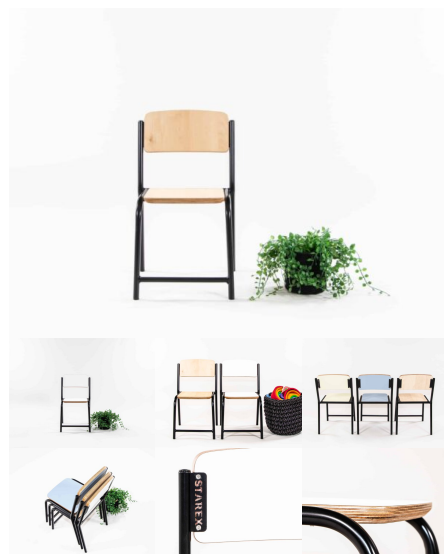

FERGUS STACKING CHAIR

SKU: 2002

Stacking Chair offered in 3 seat height variants (320H, 285H and 220H). Powder Coated Steel Frame with 18mm Futura Seat and Back

Chair Height 220H (Infants), 285H (Toddlers), 320H (Preschoolers), TBC

Seat/Back Colour Taupe Grey, TBC, White, Maple, Denim, Saffron, Wasabi

Powder Coated Steel Matt Bond Rivergum, Matt Bone White, Matt Desert Sand, Matt Scoria, Matt Storm Blue, Matt Wizard, TBC, Textura Black, Textura Charcoal, Textura Sandstone Grey, Textura Titania, Textura White

Product Materials:
Product Dimensions:
Joinery Hours: 0.13
Engineering Hours: .25
Dispatch Hours: 0.07
Cubic Metres: .09

[Read More](#)

Price: $115.00 + GST

Categories: [Chairs](#), [Seating](#), [Seating, Under $500](#)

Tags: [Chairs](#), [Under500](#)