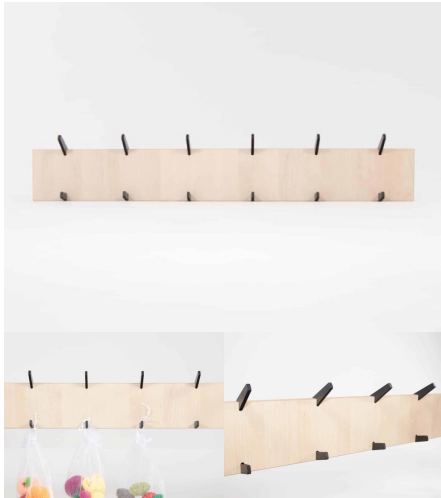

CLOTHES & BAG HOOK (CHOOSE YOUR QUANTITY OF HOOK)

SKU: 6012

Coat Hooks - Priced on an individual basis. Price includes Hook Board for mounting. Engineering time is for one hook based on a tree of 10 hooks taking 10 minutes. Joinery time is for one hook board with average dimensions of 300mmx100mm.

Powder Coated Steel   Textura Black, Textura White
Cabinet Colour   TBC, White, Maple

Product Materials:
Product Dimensions: 18W x 120H
Joinery Hours: 0.03
Engineering Hours: 0.02
Dispatch Hours: 0.05
Cubic Metres: .001

[Read More](#)

Price: $23.00 + GST

Categories: [Bags & Lockers](#), [Bags & Lockers](#), [Storage](#), [Storage](#), [Teachers](#), [Under $500](#)

Tag: [Teachers](#)