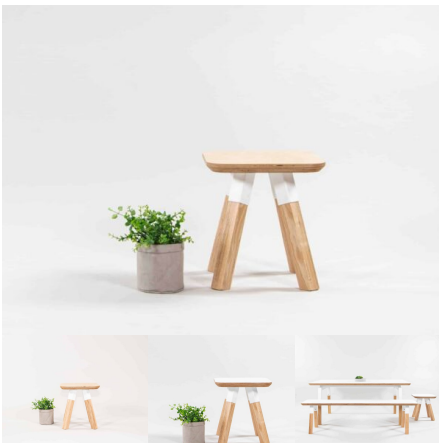

ELLIE STOOL - SQUARE

SKU: 2009

Stool - matches Work Desk Table. Powder Coated Steel plates and collars. American Ash Timber Legs. 1045 detail on seat top. Variable heights of 320mm and 285mm.

Stool Height 285H (Toddlers), 320H (Preschoolers), TBC