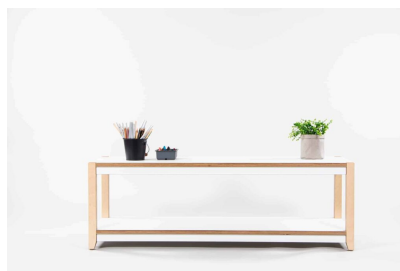

MONTESSORI

UNIVERSAL TROLLEY

SKU: 6016

Cabinet Colour

TBC, White, Maple

Powder Coated Steel

Matt Bond Rivergum, Matt Bone White, Matt Desert Sand, Matt Desert Sand, Matt Scoria, Matt Storm Blue, TBC, Textura Black, Textura Charcoal, Textura Sandstone Grey, Textura Titania, Textura White

Product Materials: 18mm Futura / 25.4mm Powder Coated Steel / Braked Wheels

Product Dimensions: 800L x 400W x 510H

Joinery Hours: 0.75

Engineering Hours: 1

Dispatch Hours: 0.25

Cubic Metres: 0.163

[Read More](#)

Price: $470.00 + GST

Categories: [Tables](#), [Teachers](#), [Trolleys](#)