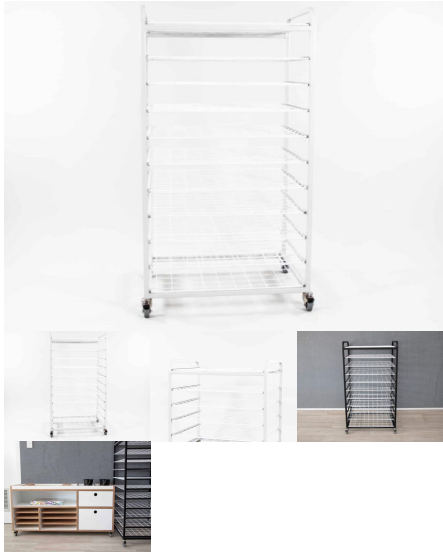

DRYING RACK LARGE

SKU: 5041

Steel Framed Drying Rack on wheels. Plastic Coated Wire Shelves.

Powder Coated Steel

Matt Bond Rivergum, Matt Bone White, Matt Desert Sand, Matt Scoria, Matt Storm Blue, Matt Wizard, TBC, Textura Black, Textura Charcoal, Textura Sandstone Grey, Textura Titania, Textura White

Product Materials:

Product Dimensions: 650L x 500W x 1170H

Joinery Hours: 0

Engineering Hours: 1.75

Dispatch Hours: 0.25

Cubic Metres: .38

[Read More](#)

Price: $783.00 + GST

Categories: [Art](#), [Play and Explore](#)

Tag: [Art](#)