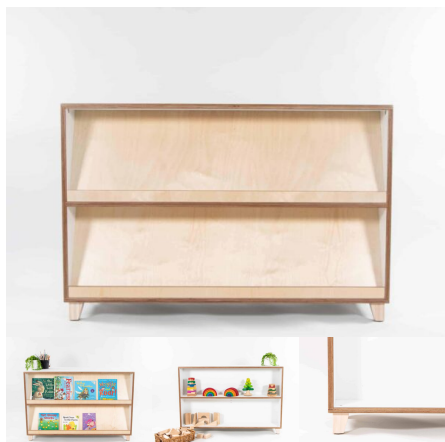

BOOK & PUZZLE STORAGE 1200L

SKU: 4007

Book Storage with Angled Shelf Book Display and Storage on Back. Timber feet, Wheels and Plinth options available.

Cabinet Colour TBC, White, Maple
Base Options Feet, Plinth, TBC, Wheels

Product Materials:
Product Dimensions: 1200L x 395W x 800H
Joinery Hours: 2
Engineering Hours: 0
Dispatch Hours: 0.15
Cubic Metres: 0.38

[Read More](#)

Price: $1,025.00 + GST

Categories: [Book + Puzzle](#), [Storage](#)

Tag: [Book + Puzzle](#)