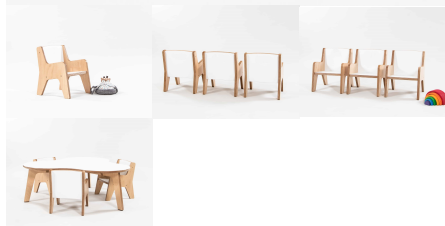

LITTLE PLY CHAIR

SKU: 2005

18mm Futura/Eco Spectrum - This chair was used for BS Papamoa Plaza

Product Materials:

Product Dimensions: 276L x 298W x 353H

Joinery Hours: 0.5

Engineering Hours:

Dispatch Hours: 0.05

Cubic Metres: 0.029

[Read More](#)

Price: $164.00 + GST

Categories: [Chairs](#), [Seating](#), [Seating](#), [Under $500](#)

Tags: [Chairs](#), [Under500](#)