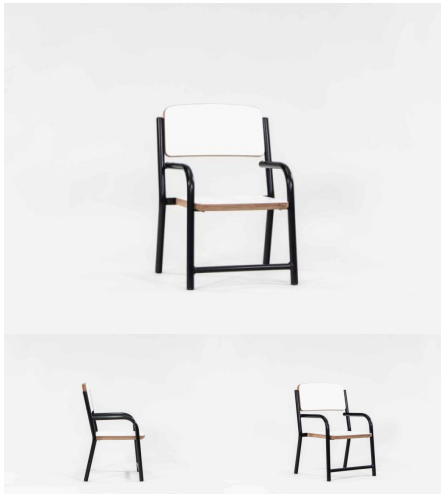

CHARLIE CHAIR

SKU: 2003

Stacking Chair with arms offered in 2 seat height variants (285H and 220H). Also available with a removable support pole. Powder Coated Steel Frame with 18mm Futura Seat and Back

Chair Height

220H (Infants), 285H (Toddlers), TBC

Seat/Back Colour

TBC, White, Maple, Denim, Saffron, Wasabi

Matt Bond Rivergum, Matt Bone White, Matt Desert Sand, Matt Scoria, Matt Storm Blue, Matt Wizard, TBC, Textura Black, Textura Charcoal, Textura Sandstone Grey, Textura Titania, Textura White

Powder Coated Steel

Product Materials:

Product Dimensions:

Joinery Hours: 0.13

Engineering Hours: 0.25

Dispatch Hours: 0.07

Cubic Metres: 0.063

[Read More](#)

Price: $115.00 + GST

Categories: [Chairs](#), [Seating](#), [Seating](#), [Under $500](#)

Tag: [Chairs](#)