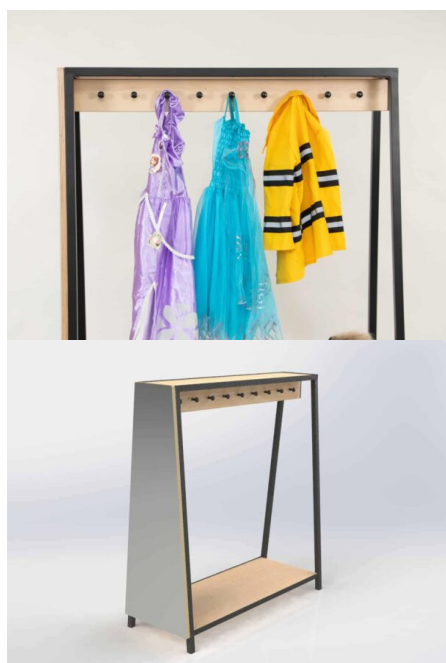

DRESS UP STAND WITH MIRROR HOOKS

SKU: 5065

Dress up Rack with Mirror at one End. Variable option of Wheels

Powder Coated Steel

Bond Rivergum, Bone White, Canvas Cloth, Desert Sand, Matt Off White, Scoria, Storm Blue, TBC, Textura Black, Textura Charcoal, Textura White, Wizard