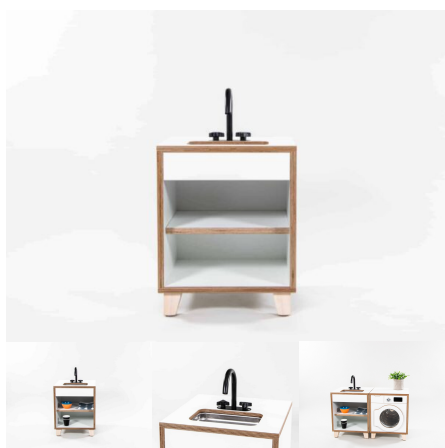

SINK - INFANT & TODDLER

SKU: 5003

Cabinet Colour TBC, White, Maple

Door/Panel Front Colour TBC, White, Maple

Base Options Feet, Plinth, TBC, Wheels

Product Materials:

Product Dimensions: 395L x 395W x 500H

Joinery Hours: 0.75

Engineering Hours: .1

Dispatch Hours: 0.2

Cubic Metres: .078

[Read More](#)

Price: $421.00 + GST

Categories: [Family Play](#), [Play and Explore](#)

Tag: [Family Play](#)