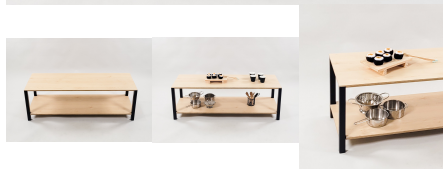

[Read More](#)

Price: \$438.00 + GST

Categories: [Storage](#), [Storage](#), [Tiered Shelving](#), [Under \\$500](#)

Tag: [Tiered Shelving](#)

FRIDGE - PRESCHOOL

SKU: 5006

Family Play Single Fridge. Timber feet, wheels or plinth variants available.