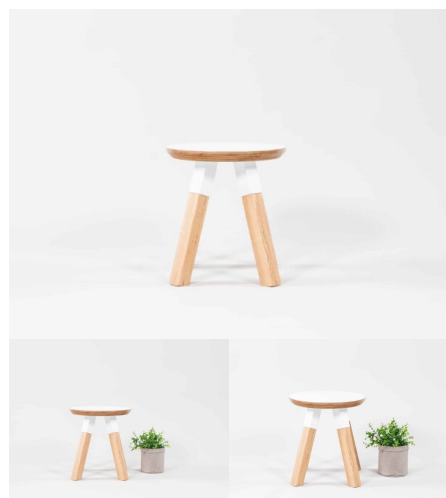

Categories: [Seating](#), [Seating](#), [Stools](#), [Under \\$500](#)

Tag: [Stools](#)

ELLIE STOOL - ROUND

SKU: 2008

Stool - matches Work Desk Table. Powder Coated Steel plates and collars. American Ash Timber Legs. 1045 detail on seat top. Variable heights of 320mm and 285mm.