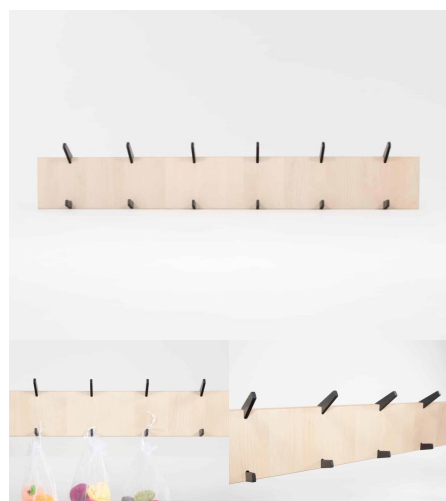

Categories: [Square](#), [Tables](#), [Tables](#), [Under \\$500](#)

Tag: [Square](#)

CLOTHES & BAG HOOK (CHOOSE YOUR QUANTITY OF HOOK)

SKU: 6012

Coat Hooks - Priced on an individual basis. Price includes Hook Board for mounting. Engineering time is for one hook based on a tree of 10 hooks taking 10 minutes. Joinery time is for one hook board with average dimensions of 300mmx100mm.