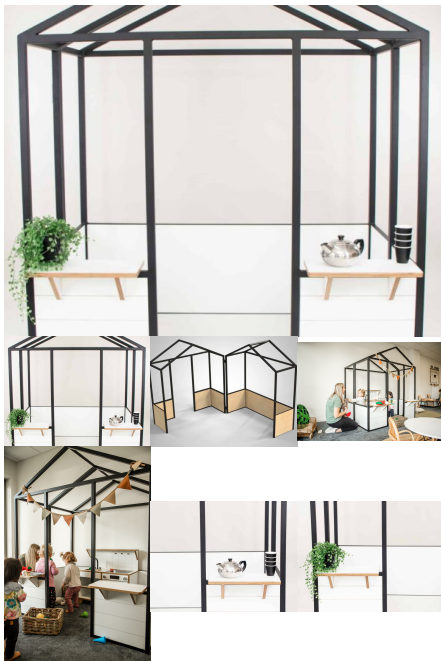

FOLDABLE HOUSE

SKU: 5072

Family Play House that can hinged 180degrees. Assembly: Welded and powder coated, then assembled. Screw assembly.

Weight	100 kg
Dimensions	160 x 120 x 190 cm
House Panel Height	500H(Toddlers), 600H(Preschool), TBC
Cabinet Colour	TBC, White, Maple
Powder Coated Steel	Matt Bond Rivergum, Matt Bone White, Matt Desert Sand, Matt Scoria, Matt Storm Blue, Matt Wizard, TBC, Textura Black, Textura Charcoal, Textura Sandstone Grey, Textura Titania, Textura White

Product Materials:

Product Dimensions: 1600L x 1200W x 1900H

Joinery Hours: 0.75

Engineering Hours: 8.25

Dispatch Hours: 1

Cubic Metres: 3.648

[Read More](#)

Price: $2,982.00 + GST