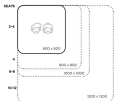

600 ROUND TABLE

SKU: 3001

Table Height

385H (Infants), 450H (Toddlers), 500H (Preschoolers), TBC

Table Top Colour

TBC, White, Maple

Powder Coated Steel

Matt Bond Rivergum, Matt Bone White, Matt Desert Sand, Matt Scoria, Matt Storm Blue, Matt Wizard, TBC, Textura Black, Textura Charcoal, Textura Sandstone Grey, Textura Titania, Textura White

Product Materials:

Product Dimensions: 600 Diameter

Joinery Hours: 0.2

Engineering Hours: 0.5

Dispatch Hours: 0.1

Cubic Metres: 0.16

[Read More](#)

Price: $242.00 + GST

Categories: [Round](#), [Tables](#), [Tables](#), [Under $500](#)

Tags: [Round](#), [Under500](#)