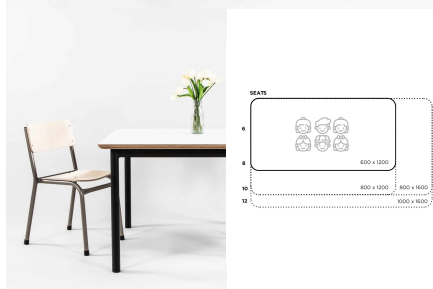

MAKI (BOOKSHELF)

SKU: 4009

Orca Book Storage Unit

Product Materials:

Product Dimensions: 1280L x 705H x 655W

Joinery Hours: 1

Engineering Hours: 0

Dispatch Hours: 0.35

Cubic Metres: .59

[Read More](#)

Price: $499.00 + GST

Categories: [Book + Puzzle](#), [Storage](#), [Storage](#), [Under $500](#)

Tag: [Book + Puzzle](#)

1600X800 RECTANGLE TABLE

SKU: 3011

Powder Coated Steel Frame. Futura Top with 10 45 edge detail.

Table Height 385H (Infants), 450H (Toddlers), 500H (Preschoolers), TBC

Table Top Colour TBC, White, Maple

Powder Coated Steel Matt Bond Rivergum, Matt Bone White, Matt Desert Sand, Matt Scoria, Matt Storm Blue, Matt Wizard, TBC, Textura Black, Textura Charcoal, Textura Sandstone Grey, Textura Titania, Textura White

Product Materials:

Product Dimensions: 1600L x 800W

Joinery Hours: 0.25

Engineering Hours: 0.5

Dispatch Hours: 0.1

Cubic Metres: 0.576

[Read More](#)

Price: $459.00 + GST

Categories: [Rectangle](#), [Tables](#), [Tables](#), [Under $500](#)

Tag: [Rectangle](#)