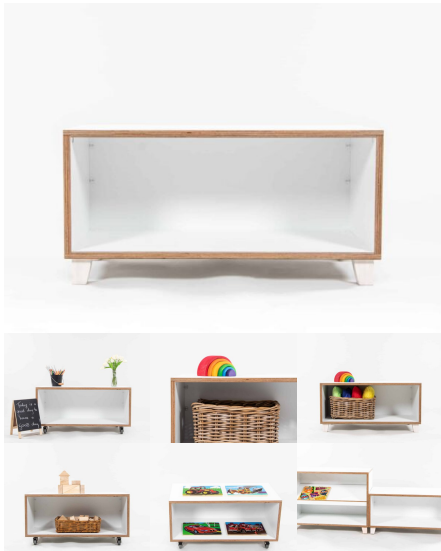

MULTI SHELF 800 X 400

SKU: 4014

Multipurpose Shelving Unit. Timber Feet, Wheels or Plinth Variant. White units will be using 16mm White HPL as the back. Woodgrain other colour units will be using 18mm Futura Backs. Have priced as an average price.

Cabinet Colour TBC, White, Maple
Base Options Feet, Plinth, TBC, Wheels

Product Materials:
Product Dimensions: 800L x 395W x 400H
Joinery Hours: 0.75
Engineering Hours: 0
Dispatch Hours: 0.15
Cubic Metres: .13

[Read More](#)

Price: $396.00 + GST

Categories: [Multi Shelving](#), [Storage](#)

Tag: [Multi Shelving](#)