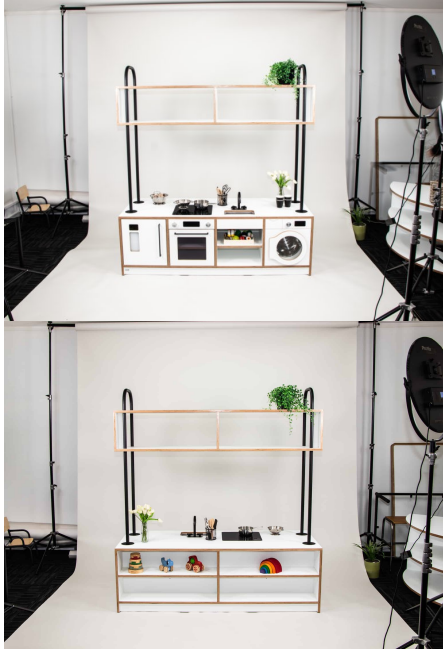

FAMILY PLAY STORAGE SHELVING - PRESCHOOL (BOX)

SKU: 4036

Our Tunnel Seat Storage, designed by us, includes puzzle shelving on one side and open storage on the other. It is part of our tall shelving range, a unique interchangeable shelving system, that will assist with dividing rooms and creating neat spaces for children to play and explore. Additional steel components and shelving options are available to make your unit unique if you have something else in mind. Connect with us to talk more.

Powder Coated Steel Bond Rivergum, Bone White, Canvas Cloth, Desert Sand, Matt Off White, Scoria, Storm Blue, TBC, Textura Black, Textura Charcoal, Textura White, Wizard

Product Materials:

Product Dimensions: 1530L x 600D x 500/1663H

Joinery Hours: 7.25

Engineering Hours: 1

Dispatch Hours: 1

Cubic Metres: .65

[Read More](#)

Price: $3,351.00 + GST

Categories: [Admin](#), [Beststart Designs](#)

Tag: [Benches](#)