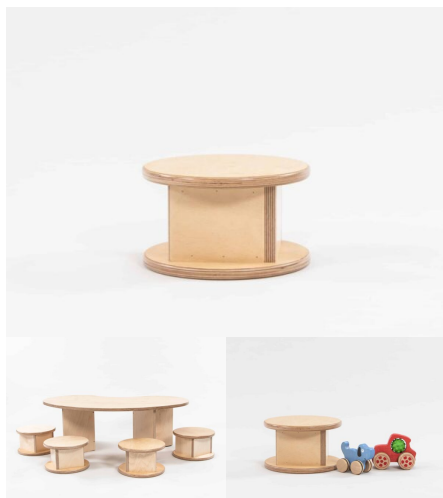

TOADSTOOL

SKU: 7010

Toadstool - Single

Product Materials:

Product Dimensions: 256DIA x 155H

Joinery Hours: 0.25

Engineering Hours: 0

Dispatch Hours: 0.05