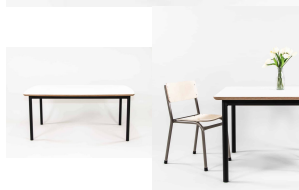

1200 TRAPEZOID TABLE

SKU: 3021

Powder Coated Steel Frame. Futura Top with 10 45 edge detail.

Table Height 385H (Infants), 450H (Toddlers), 500H (Preschoolers), TBC

Table Top Colour TBC, White, Maple

Powder Coated Steel

Matt Bond Rivergum, Matt Bone White, Matt Desert Sand, Matt Scoria, Matt Storm Blue, Matt Wizard, TBC, Textura Black, Textura Charcoal, Textura Sandstone Grey, Textura Titania, Textura White

Product Materials:

Product Dimensions: 1200L x 560W

Joinery Hours: 0.25

Engineering Hours: 0.66

Dispatch Hours: 0.1

Cubic Metres: 0.30

[Read More](#)

Price: $366.00 + GST

Categories: [Creative](#), [Tables](#), [Tables](#), [Under $500](#)

Tag: [Creative](#)

1200X800 RECTANGLE TABLE

SKU: 3010

Powder Coated Steel Frame. Futura Top with 10 45 edge detail.

Table Top Colour TBC, White, Maple

Powder Coated Steel

Matt Bond Rivergum, Matt Bone White, Matt Desert Sand, Matt Scoria, Matt Storm Blue, Matt Wizard, TBC, Textura Black, Textura Charcoal, Textura Sandstone Grey, Textura Titania, Textura White

Table Height 385H (Infants), 450H (Toddlers), 500H (Preschoolers), TBC

Product Materials:

Product Dimensions: 1200L x 800W

Joinery Hours: 0.25

Engineering Hours: 0.5

Dispatch Hours: 0.1

Cubic Metres: 0.432

[Read More](#)

Price: $407.00 + GST

Categories: [Rectangle](#), [Tables](#), [Tables](#), [Under $500](#)

Tag: [Rectangle](#)