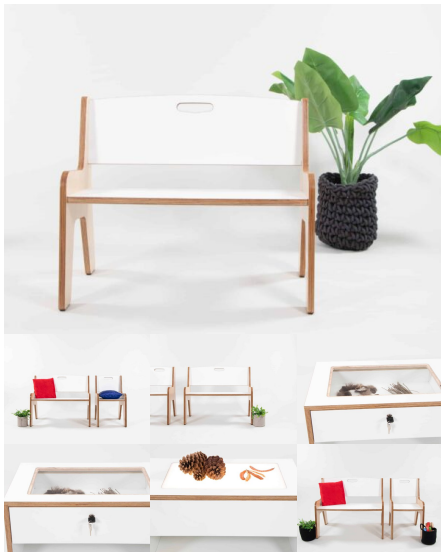

LITTLE PLY SOFA

SKU: 2006

Product Materials: 18mm Futura

Product Dimensions: 1200L x 415W x 540H

Joinery Hours: 0.8

Engineering Hours: 0

Dispatch Hours: 0.15

Cubic Metres: 0.268

[Read More](#)

Price: $247.00 + GST

Categories: [Chairs](#), [Seating](#)

Tag: [Chairs](#)