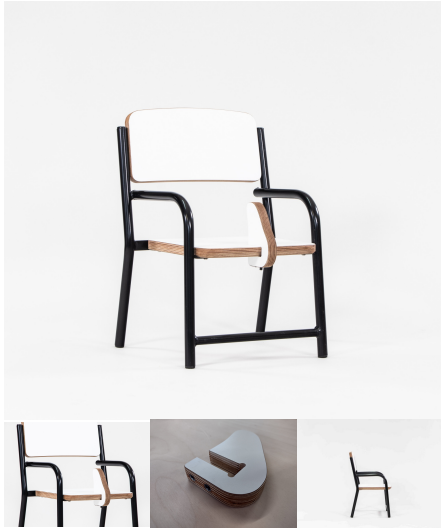

Tag: [Chairs](#)

CHARLIE CHAIR WITH POMMEL

SKU: 2040

Stacking Chair with arms offered in 2 seat height variants (285H and 220H). Also available with a removable support pole. Powder Coated Steel Frame with 18mm Futura Seat and Back