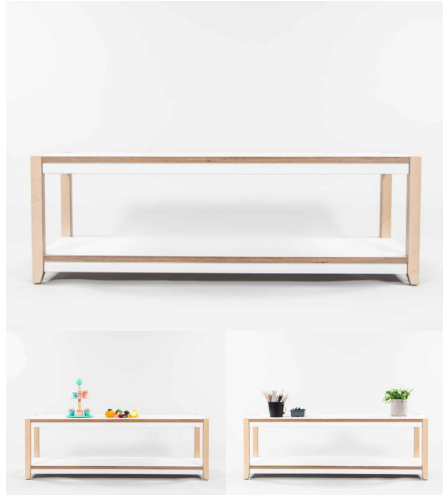

Product Dimensions: 1200L x 395W x 600H

Joinery Hours: 1.5

Engineering Hours: 0.65

Dispatch Hours: 0.12

Cubic Metres: 0.284

[Read More](#)

Price: \$664.00 + GST

Categories: [Storage](#), [Tiered Shelving](#)