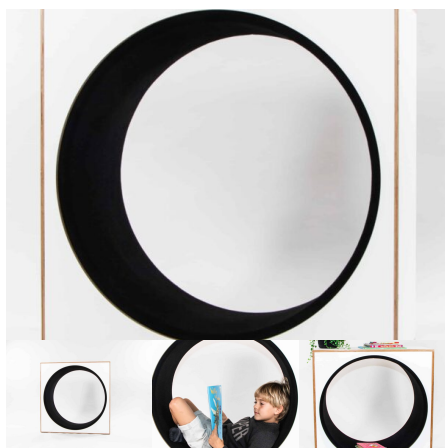

TUNNEL SEAT

SKU: 2020

Tunnel Seat - Futura with upholstered MDF/Plywood Ribbed Structure

Cabinet Colour TBC, White, Maple

Product Materials:

Product Dimensions: 795L x 395D x 800H

Joinery Hours: 2

Engineering Hours: 0

Dispatch Hours: 0.85

Cubic Metres: .25

[Read More](#)

Price: $1,131.00 + GST

Categories: [Benches](#), [Seating](#)

Tag: [Benches](#)