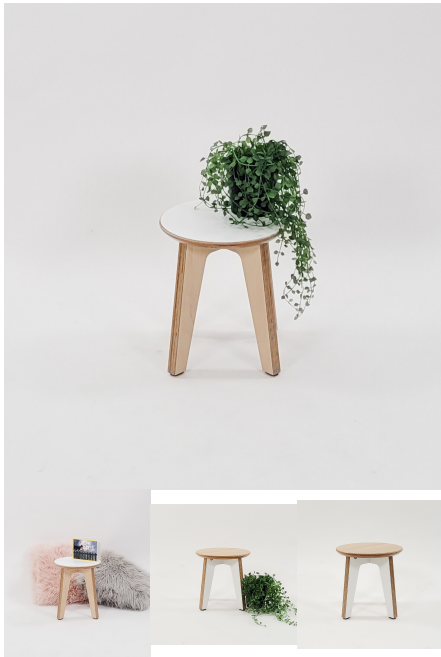

MILLIE STOOL

SKU: 2038

Stool Height 285H (Toddlers), 320H (Preschoolers), TBC

Seat Colour TBC, White, Maple

Legs Colour White, Maple, TBC

Product Materials:

Product Dimensions: 285 Diameter

Joinery Hours: 0.50