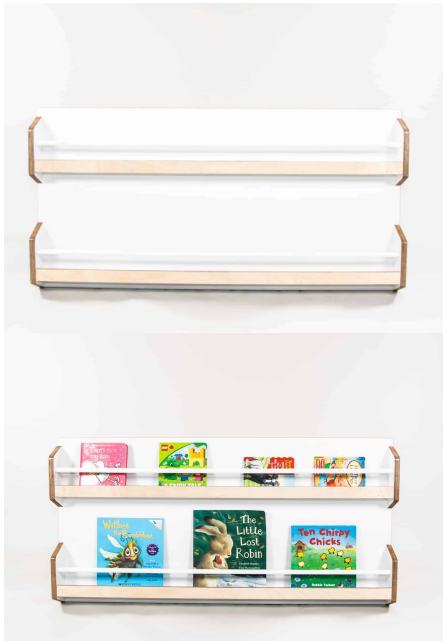

WALL MOUNTED BOOK SHELF 1600L

SKU: 4003

Wall Mounted two tier book shelf. Futura with Dowel support rails

Powder Coated Steel

Matt Bond Rivergum, Matt Bone White, Matt Desert Sand, Matt Scoria, Matt Storm Blue, Matt Wizard, TBC, Textura Black, Textura Charcoal, Textura Sandstone Grey, Textura Titania, Textura White

Product Materials:

Product Dimensions: 1600L x 120W x 600H

Joinery Hours: .75

Engineering Hours: .1

Dispatch Hours: 0.1

Cubic Metres: .115

[Read More](#)

Price: $461.00 + GST

Categories: [Book + Puzzle](#), [Storage](#), [Storage](#), [Under $500](#)

Tag: [Book + Puzzle](#)