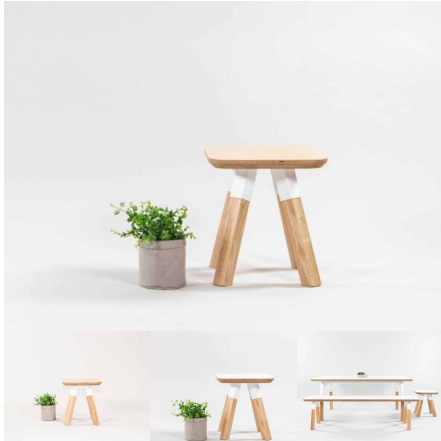

ELLIE STOOL - SQUARE

SKU: 2009

Stool - matches Work Desk Table. Powder Coated Steel plates and collars. American Ash Timber Legs. 1045 detail on seat top. Variable heights of 320mm and 285mm.

Stool Height	285H (Toddlers), 320H (Preschoolers), TBC
Seat Colour	TBC, White, Maple
Powder Coated Steel	Matt Bond Rivergum, Matt Bone White, Matt Desert Sand, Matt Scoria, Matt Storm Blue, Matt Wizard, TBC, Textura Black, Textura Charcoal, Textura Sandstone Grey, Textura Titania, Textura White