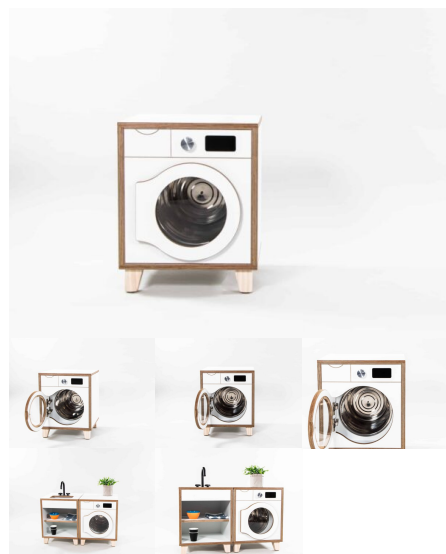

WASHING MACHINE - INFANT & TODDLER

SKU: 5007

Family Play Single Washing Machine Timber feet, wheels or plinth variants available.

Cabinet Colour TBC, White, Maple
Door/Panel Front Colour TBC, White, Maple
Base Options Feet, Plinth, TBC, Wheels

Product Materials:
Product Dimensions: 395L x 395W x 500H
Joinery Hours: 1
Engineering Hours: 0
Dispatch Hours: 0.25
Cubic Metres: .078

[Read More](#)

Price: $519.00 + GST

Categories: [Family Play](#), [Family Play](#), [Play and Explore](#), [Under $500](#)

Tag: [Family Play](#)