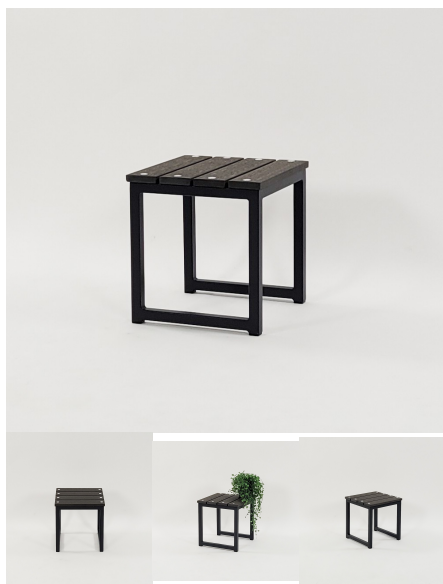

BBQ STOOL

SKU: 2042

Stool Height

285H (Toddlers), 320H (Preschoolers), TBC

Powder Coated Steel

Mannex White, Matt Bond Rivergum, Matt Bone White, Matt Desert Sand, Matt Scoria, Matt Storm Blue, Matt Wizard, TBC, Textura Black, Textura Charcoal

Product Materials:

Product Dimensions: 300L x 290W x 320H

Joinery Hours: 0.16

Engineering Hours: 1

Dispatch Hours: 0.16

Cubic Metres: 0.027

[Read More](#)

Price: $248.00 + GST

Categories: [Outdoor](#), [Stools](#)