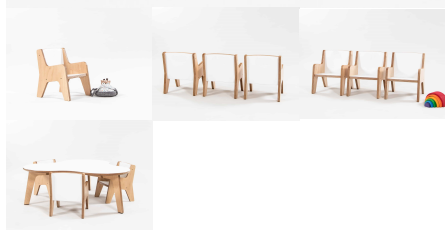

## POMMEL FOR INFANT CHAIRS

**SKU:** 2033

**Weight** 0.01 kg  
**Dimensions** 15 × 12 × 1.8 cm  
**Colour** TBC, White, Maple

**Product Materials:**

**Product Dimensions:** 120L x 18W x 150H

**Joinery Hours:** 0.1