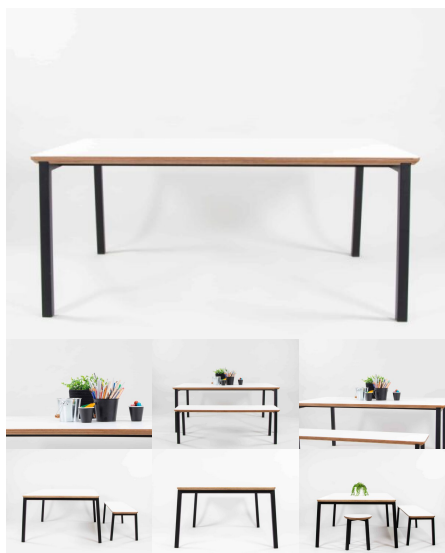

BEN TABLE

SKU: 3023

Table - matches with the 1000L Ben Bench. Powder Coated Steel frame. 10 45 edge detail on Table top. Variable heights of 450mm and 500mm

Table Height 450H (Toddlers), 500H (Preschoolers), TBC

Table Top Colour TBC, White, Maple

Powder Coated Steel

Mannex White, Matt Bond Rivergum, Matt Bone White, Matt Desert Sand, Matt Scoria, Matt Storm Blue, Matt Wizard, TBC, Textura Black, Textura Charcoal, Textura Sandstone Grey, Textura Titania

Product Materials:

Product Dimensions: 1200L x 800W x 450/500H

Joinery Hours: 0.3

Engineering Hours: 0.75

Dispatch Hours: 0.16

Cubic Metres: 0.432

[Read More](#)

Price: $595.00 + GST

Categories: [Rectangle](#), [Tables](#)

Tag: [Art](#)