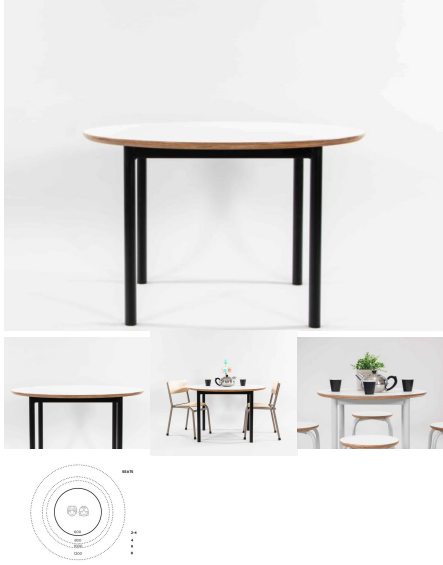

600 ROUND TABLE

SKU: 3001

Table Top Colour TBC, White, Maple

Powder Coated Steel

Mannex White, Matt Bond Rivergum, Matt Bone White, Matt Desert Sand, Matt Scoria, Matt Storm Blue, Matt Wizard, TBC, Textura Black, Textura Charcoal, Textura Sandstone Grey, Textura Titania
Table Height 385H (Infants), 450H (Toddlers), 500H (Preschoolers), TBC

Product Materials:

Product Dimensions: 600 Diameter

Joinery Hours: 0.2

Engineering Hours: 0.5

Dispatch Hours: 0.1

Cubic Metres: 0.16

[Read More](#)

Price: $254.00 + GST

Categories: [Round](#), [Tables](#), [Tables](#), [Under $500](#)

Tags: [Round](#), [Under500](#)