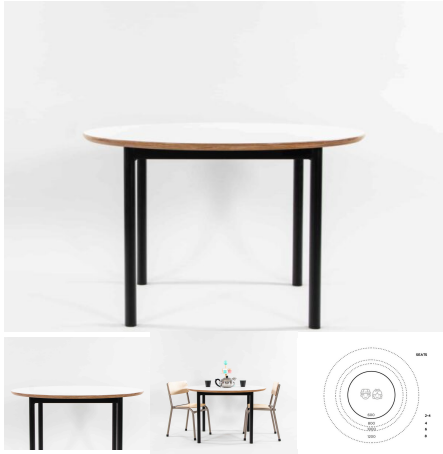

1200 ROUND TABLE

SKU: 3004

Powder Coated Steel Frame. Futura Top with 10 45 edge detail.

Table Height 385H (Infants), 450H (Toddlers), 500H (Preschoolers), TBC

Table Top Colour TBC, White, Maple

Powder Coated Steel Mannex White, Matt Bond Rivergum, Matt Bone White, Matt Desert Sand, Matt Scoria, Matt Storm Blue, Matt Wizard, TBC, Textura Black, Textura Charcoal, Textura Sandstone Grey, Textura Titania

Product Materials:

Product Dimensions: 1200 Diameter

Joinery Hours: 0.25

Engineering Hours: 0.5

Dispatch Hours: 0.1

Cubic Metres: 0.648

[Read More](#)

Price: $454.00 + GST

Categories: [Round](#), [Tables](#), [Tables](#), [Under $500](#)

Tag: [Round](#)