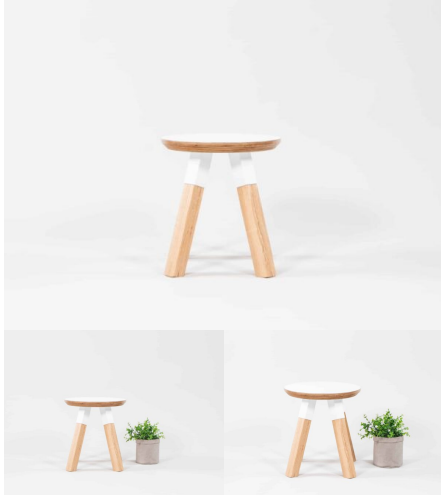

ELLIE STOOL - ROUND

SKU: 2008

Stool - matches Work Desk Table. Powder Coated Steel plates and collars. American Ash Timber Legs. 1045 detail on seat top. Variable heights of 320mm and 285mm.

Stool Height 285H (Toddlers), 320H (Preschoolers), TBC

Seat Colour TBC, White, Maple

Powder Coated Steel Mannex White, Matt Bond Rivergum, Matt Bone White, Matt Desert Sand, Matt Scoria, Matt Storm Blue, Matt Wizard, TBC, Textura Black, Textura Charcoal, Textura Sandstone Grey, Textura Titania

Product Materials:

Product Dimensions: 285 Diameter

Joinery Hours: .5

Engineering Hours: .5

Dispatch Hours: 0.2

Cubic Metres: .025

[Read More](#)

Price: $280.00 + GST

Categories: [Seating](#), [Seating](#), [Stools](#), [Under $500](#)

Tag: [Stools](#)