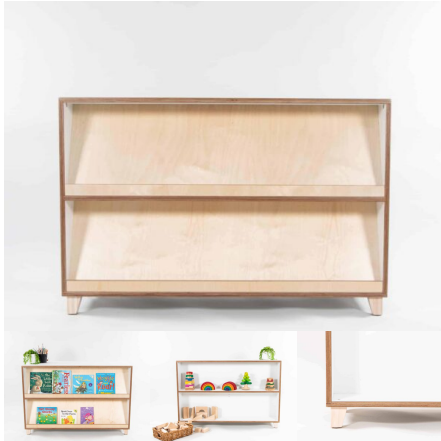

BOOK & PUZZLE STORAGE 1200L

SKU: 4007

Book Storage with Angled Shelf Book Display and Storage on Back. Timber feet, Wheels and Plinth options available.

Cabinet Colour TBC, White, Maple
Base Options Feet, Plinth, TBC, Wheels

Product Materials:
Product Dimensions: 1200L x 395W x 800H
Joinery Hours: 2
Engineering Hours: 0
Dispatch Hours: 0.15
Cubic Metres: 0.38

[Read More](#)

Price: $1,076.00 + GST

Categories: [Book + Puzzle](#), [Storage](#)

Tag: [Book + Puzzle](#)