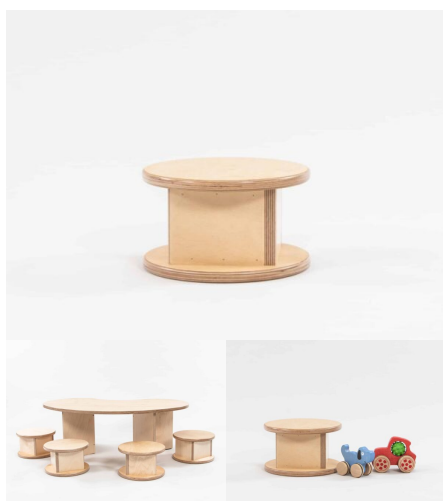

## TOADSTOOL

**SKU:** 7010

Toadstool - Single

**Product Materials:**

**Product Dimensions:** 256DIA x 155H

**Joinery Hours:** 0.25

**Engineering Hours:** 0

**Dispatch Hours:** 0.05