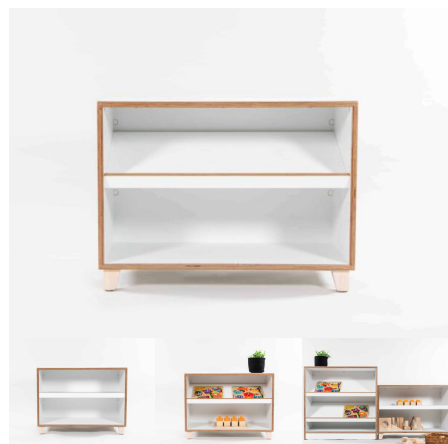

MULTI SHELF 1200 X 600

SKU: 4018

Multipurpose shelving Unit 1 x Adj shelf flat or angled. Timber Feet, Wheels or Plinth Variant. White units will be using 16mm White HPL as the back. Woodgrain other colour units will be using 18mm Futura Backs. Have priced as an average price.

Cabinet Colour TBC, White, Maple
Base Options Feet, Plinth, TBC, Wheels

Product Materials:
Product Dimensions: 1200L x 395W x 600H
Joinery Hours: 1.2
Engineering Hours: 0
Dispatch Hours: 0.15
Cubic Metres: .28

[Read More](#)

Price: $701.00 + GST

Categories: [Multi Shelving](#), [Storage](#)

Tag: [Multi Shelving](#)