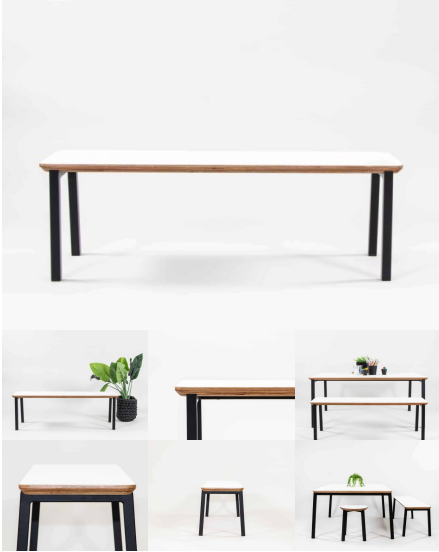

BEN BENCH SEAT

SKU: 2017

Bench Seat - matches with the 1200L Ben Art Table. Powder Coated Steel frame. 10 45 edge detail on seat top. Variable heights of 320mm and 285mm

Bench Height 285 (Toddlers), 320 (Preschoolers), TBC
Seat Colour TBC, White, Maple
Powder Coated Steel Mannex White, Matt Bond Rivergum, Matt Bone White, Matt Desert Sand, Matt Scoria, Matt Storm Blue, Matt Wizard, TBC, Textura Black, Textura Charcoal, Textura Sandstone Grey, Textura Titania

Product Materials:

Product Dimensions: 1000L x 280W x 285/320H

Joinery Hours: 0.3

Engineering Hours: 0.7

Dispatch Hours: 0.1

Cubic Metres: 0.079

[Read More](#)

Price: $319.00 + GST

Categories: [Benches](#), [Seating](#), [Seating](#), [Under $500](#)

Tag: [Benches](#)