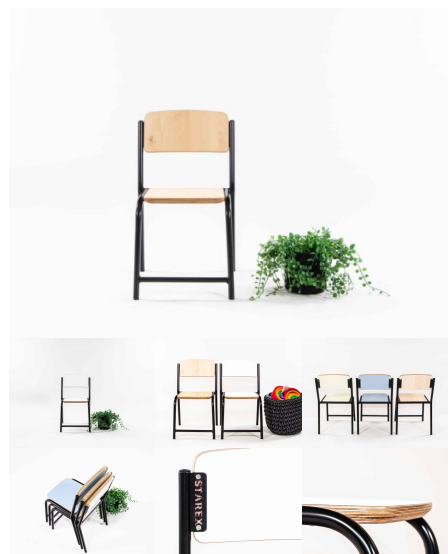

FERGUS STACKING CHAIR

SKU: 2002

Stacking Chair offered in 3 seat height variants (320H, 285H and 220H). Powder Coated Steel Frame with 18mm Futura Seat and Back

Chair Height 220H (Infants), 285H (Toddlers), 320H (Preschoolers), TBC

Seat/Back Colour Taupe Grey, TBC, White, Maple, Denim, Saffron, Wasabi

Powder Coated Steel Mannex White, Matt Bond Rivergum, Matt Bone White, Matt Desert Sand, Matt Scoria, Matt Storm Blue, Matt Wizard, TBC, Textura Black, Textura Charcoal, Textura Sandstone Grey, Textura Titania

Product Materials:
Product Dimensions:
Joinery Hours: 0.13
Engineering Hours: .25
Dispatch Hours: 0.07
Cubic Metres: .09

[Read More](#)

Price: $121.00 + GST

Categories: [Chairs](#), [Seating](#), [Seating](#), [Under $500](#)

Tags: [Chairs](#), [Under500](#)