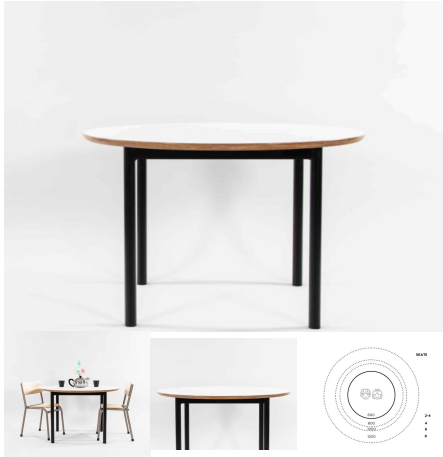

1000 ROUND TABLE

SKU: 3003

Powder Coated Steel Frame. Futura Top with 10 45 edge detail.

Table Height 385H (Infants), 450H (Toddlers), 500H (Preschoolers), TBC
Table Top Colour TBC, White, Maple
Powder Coated Steel Mannex White, Matt Bond Rivergum, Matt Bone White, Matt Desert Sand, Matt Scoria, Matt Storm Blue, Matt Wizard, TBC, Textura Black, Textura Charcoal, Textura Sandstone Grey, Textura Titania

Product Materials:

Product Dimensions: 1000 Diameter

Joinery Hours: 0.25

Engineering Hours: 0.5

Dispatch Hours: 0.1

Cubic Metres: .45

[Read More](#)

Price: $408.00 + GST

Categories: [Round](#), [Tables](#), [Tables](#), [Under $500](#)

Tag: [Round](#)