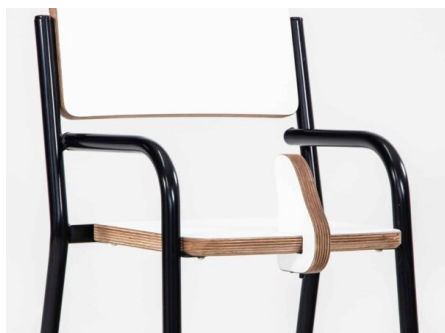

## POMMEL FOR INFANT CHAIRS

**SKU:** 2033

**Weight** 0.01 kg

**Dimensions** 15 x 12 x 1.8 cm

**Colour** TBC, White, Maple

**Product Materials:**

**Product Dimensions:** 120L x 18W x 150H

**Joinery Hours:** 0.1