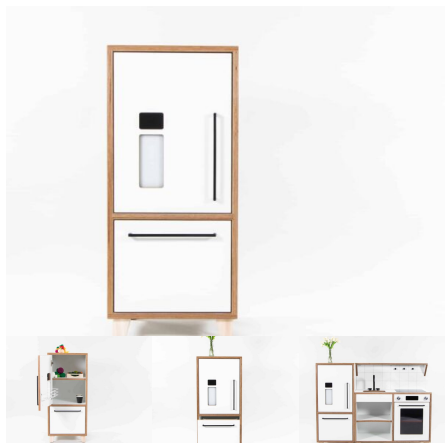

FRIDGE & FREEZER - PRESCHOOL

SKU: 5014

Family Play Fridge/Freezer. Alto Drawer. Timber Feet, Wheels or plinth variants available.

Cabinet Colour	TBC, White, Maple
Door/Panel Front Colour	TBC, White, Maple
Base Options	Feet, Plinth, TBC

Product Materials:

Product Dimensions: 395L x 395W x 900H

Joinery Hours: 1.5

Engineering Hours:

Dispatch Hours: 0.25

Cubic Metres: 0.14

[Read More](#)

Price: $778.00 + GST

Categories: [Family Play](#), [Play and Explore](#)

Tag: [Family Play](#)