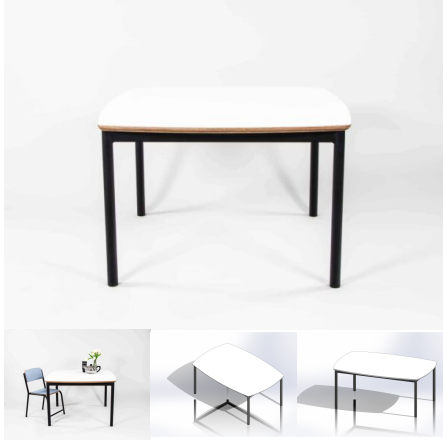

1000 SQUARE PUFFER TABLE

SKU: 3016

Powder Coated Steel Frame. Futura Top with 10 45 edge detail.

Table Height 385H (Infants), 450H (Toddlers), 500H (Preschoolers), TBC

Table Top Colour TBC, White, Maple

Powder Coated Steel Mannex White, Matt Bond Rivergum, Matt Bone White, Matt Desert Sand, Matt Scoria, Matt Storm Blue, Matt Wizard, TBC, Textura Black, Textura Charcoal, Textura Sandstone Grey, Textura Titania

Product Materials:

Product Dimensions: 1000L x 1000W

Joinery Hours: 0.3

Engineering Hours: 0.5

Dispatch Hours: 0.1

Cubic Metres: .45

[Read More](#)

Price: $408.00 + GST

Categories: [Square](#), [Tables](#)

Tag: [Creative](#)