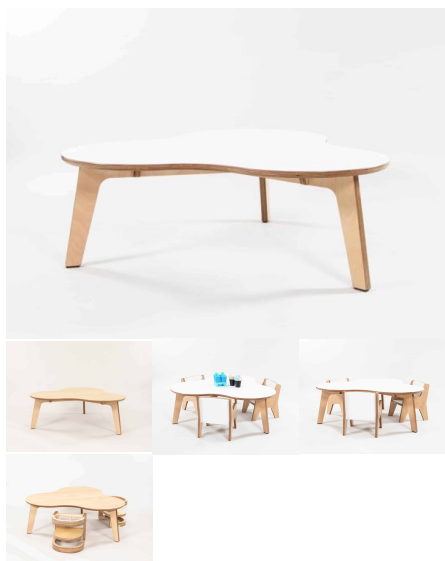

3POD TABLE

SKU: 3013

18mm Futura Top and 24mm Futura/Eco Spectrum Legs

Table Top Colour TBC, White, Maple

Product Materials:

Product Dimensions: 960L x 900W x 340H

Joinery Hours: 1

Engineering Hours: 0

Dispatch Hours: 0.1

Cubic Metres: .29

[Read More](#)

Price: $482.00 + GST

Categories: [Creative](#), [Tables](#), [Tables](#), [Under $500](#)

Tag: [Creative](#)