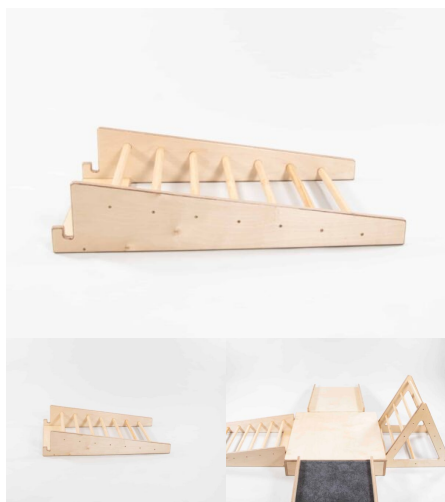

DOWEL RAMP

SKU: 7002

Dowelling Ramp - Part of Crawling Ramp Kitset

Product Materials:

Product Dimensions: 800L x 500W x 140H

Joinery Hours: 1

Engineering Hours: 0

Dispatch Hours: 0.1

Cubic Metres: .056

[Read More](#)

Price: $350.00 + GST

Categories: [Baby First](#), [Babyfirst](#), [Babyfirst](#), [Under $500](#)

Tag: [Babyfirst](#)