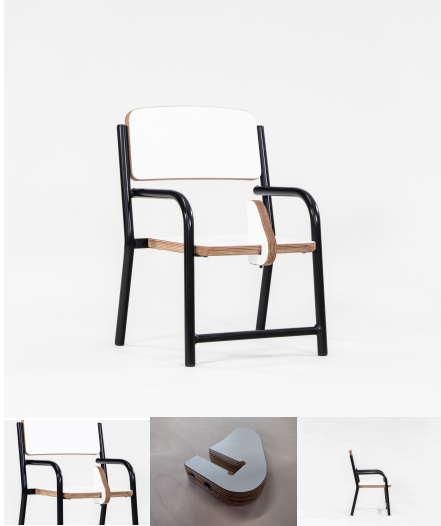

## CHARLIE CHAIR WITH POMMEL

**SKU:** 2040

Stacking Chair with arms offered in 2 seat height variants (285H and 220H). Also available with a removable support pole. Powder Coated Steel Frame with 18mm Futura Seat and Back