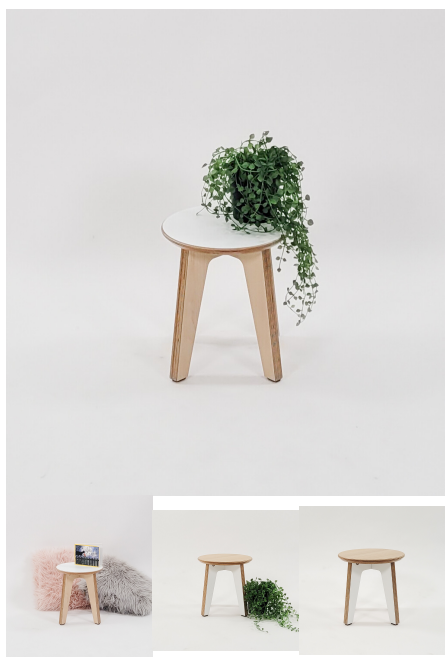

## MILLIE STOOL

**SKU:** 2038

**Stool Height**

285H (Toddlers), 320H (Preschoolers), TBC

**Seat Colour**

TBC, White, Maple

**Legs Colour**

White, Maple, TBC