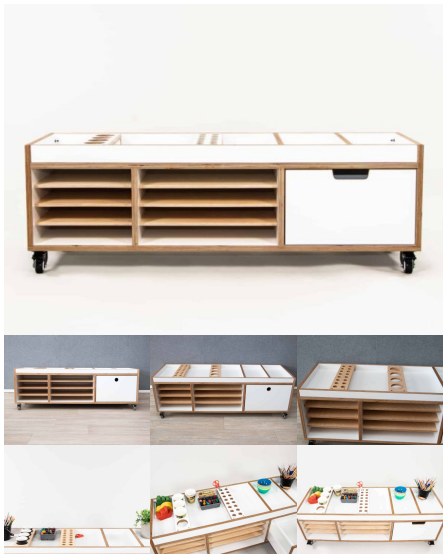

ART STORAGE - INFANT & TODDLERS

SKU: 5042

Small Art Unit with top tray, removable utensil holders, single drawer and removable plywood shelves. Timber feet, Wheels and Plinth options available. Height needs changing to 500? As per discussion.

Cabinet Colour TBC, White, Maple
Drawer/Door Colour TBC, White, Maple
Base Options Feet, Plinth, TBC, Wheels

Product Materials:

Product Dimensions: 1200L x 395W x 500H

Joinery Hours: 2

Engineering Hours:

Dispatch Hours: 0.25

Cubic Metres: 0.237

[Read More](#)

Price: $1,076.00 + GST

Categories: [Art](#), [Play and Explore](#)

Tag: [Art](#)