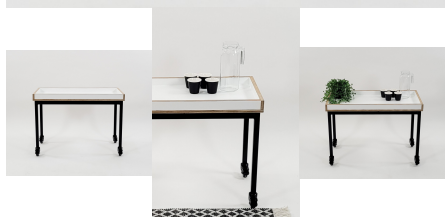

UNIVERSAL TROLLEY

SKU: 6016

Cabinet Colour

TBC, White, Maple

Powder Coated Steel

Mannex White, Matt Bond Rivergum, Matt Bone White, Matt Desert Sand, Matt Desert Sand, Matt Scoria, Matt Storm Blue, TBC, Textura Black, Textura Charcoal, Textura Sandstone Grey, Textura Titania

Product Materials: 18mm Futura / 25.4mm Powder Coated Steel / Braked Wheels

Product Dimensions: 800L x 400W x 510H

Joinery Hours: 0.75

Engineering Hours: 1

Dispatch Hours: 0.25

Cubic Metres: 0.163

[Read More](#)

Price: $494.00 + GST

Categories: [Tables](#), [Teachers](#), [Trolleys](#)