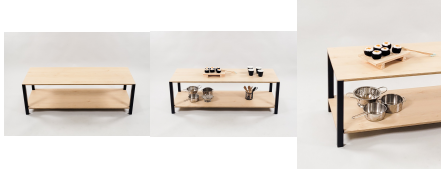

STEEL 2 TIERED SHELF

SKU: 4049

Cabinet Colour

TBC, White, Maple

Powder Coated Steel

Mannex White, Matt Bond Rivergum, Matt Bone White, Matt Desert Sand, Matt Scoria, Matt Storm Blue, Matt Wizard, TBC, Textura Black, Textura Charcoal

Base Options

Feet, TBC, Wheels

Product Materials: 18mm Futura, Powder Coated Steel

Product Dimensions: 1200L x 395W x 400H

Joinery Hours: 0.3

Engineering Hours: 0.4

Dispatch Hours: 0.1

Cubic Metres: 0.189

[Read More](#)

Price: $460.00 + GST

Categories: [Storage](#), [Storage](#), [Tiered Shelving](#), [Under $500](#)

Tag: [Tiered Shelving](#)

FRIDGE - PRESCHOOL

SKU: 5006

Family Play Single Fridge. Timber feet, wheels or plinth variants available.

Cabinet Colour

TBC, White, Maple

Door/Panel Front Colour

TBC, White, Maple

Base Options

Feet, Plinth, TBC, Wheels

Product Materials:

Product Dimensions: 395L x 395W x 600H

Joinery Hours: 0.75

Engineering Hours: 0

Dispatch Hours: 0.2

Cubic Metres: .093

[Read More](#)

Price: $442.00 + GST

Categories: [Family Play](#), [Family Play](#), [Play and Explore](#), [Under $500](#)

Tag: [Family Play](#)