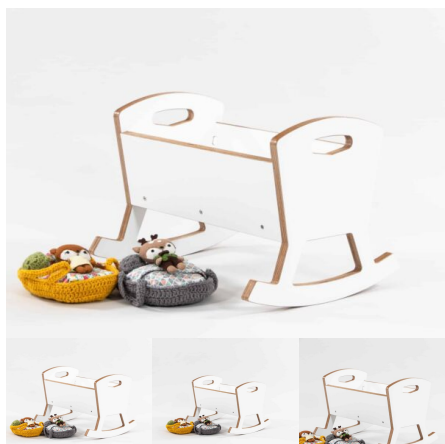

DOLLS COT

SKU: 5022

Cabinet Colour TBC, White, Maple

Product Materials:

Product Dimensions: 480L x 407W x 350H

Joinery Hours: 1

Engineering Hours:

Dispatch Hours: 0.05

Cubic Metres: 0.068

[Read More](#)

Price: $294.00 + GST

Categories: [Family Play](#), [Play and Explore](#), [Under $500](#)

Tag: [Family Play](#)