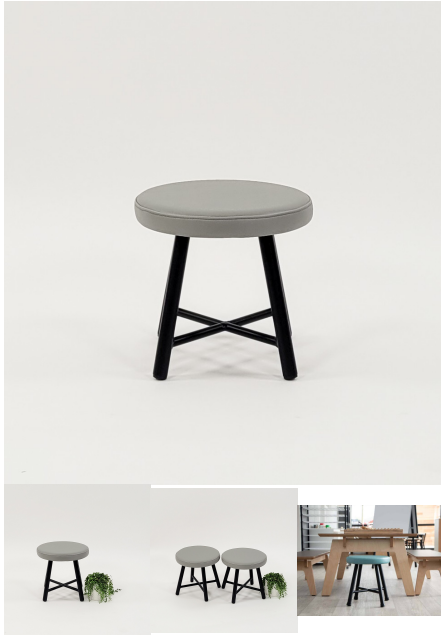

## LUNA STOOL

**SKU:** 2011

Stool - Powder Coated Steel Frame. Upholstered Top

**Upholstery Colour** Army, Cobalt, Ether, Gunmetal, Mustard, Saddle, Stone, TBC, Tussock  
**Stool Height** 285H (Toddlers), 320H (Preschoolers), TBC  
**Powder Coated Steel** Mannex White, Matt Bond Rivergum, Matt Bone White, Matt Desert Sand, Matt Scoria, Matt Storm Blue, Matt Wizard, TBC, Textura Black, Textura Charcoal, Textura Sandstone Grey, Textura Titania