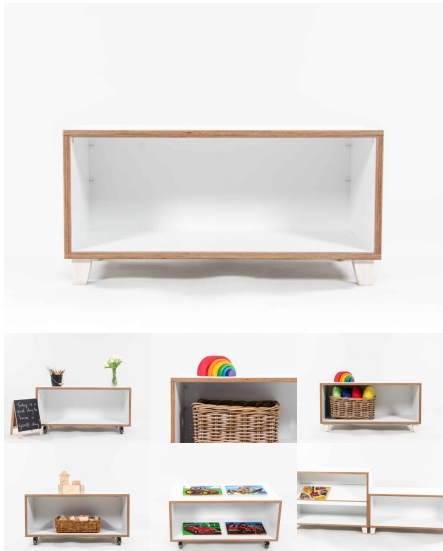

MULTI SHELF 800 X 400

SKU: 4014

Multipurpose Shelving Unit. Timber Feet, Wheels or Plinth Variant. White units will be using 16mm White HPL as the back. Woodgrain other colour units will be using 18mm Futura Backs. Have priced as an average price.

Cabinet Colour TBC, White, Maple
Base Options Feet, Plinth, TBC, Wheels

Product Materials:
Product Dimensions: 800L x 395W x 400H
Joinery Hours: 0.75
Engineering Hours: 0
Dispatch Hours: 0.15
Cubic Metres: .13

[Read More](#)

Price: $416.00 + GST

Categories: [Multi Shelving](#), [Storage](#)

Tag: [Multi Shelving](#)