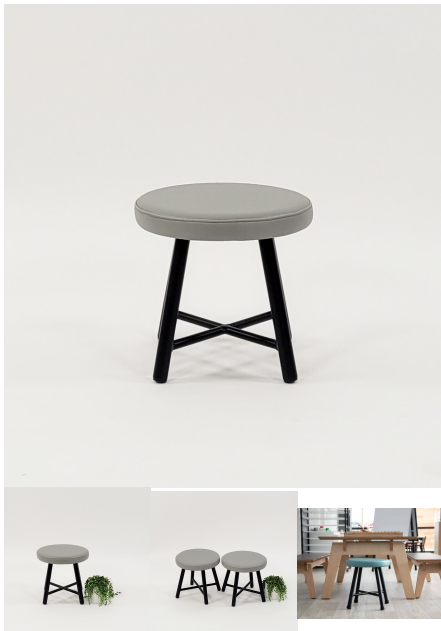

LUNA STOOL

SKU: 2011

Stool - Powder Coated Steel Frame. Upholstered Top

Upholstery Colour Army, Cobalt, Ether, Gunmetal, Mustard, Saddle, Stone, TBC, Tussock
Stool Height 285H (Toddlers), 320H (Preschoolers), TBC
Powder Coated Steel Mannex White, Matt Bond Rivergum, Matt Bone White, Matt Desert Sand, Matt Scoria, Matt Storm Blue, Matt Wizard, TBC, Textura Black, Textura Charcoal, Textura Sandstone Grey, Textura Titania

Product Materials:
Product Dimensions: 300 Diameter
Joinery Hours: .08
Engineering Hours: .5
Dispatch Hours: 0.1
Cubic Metres: .028

[Read More](#)

Price: $231.00 + GST

Categories: [Seating](#), [Seating](#), [Stools](#), [Under $500](#)

Tag: [Stools](#)