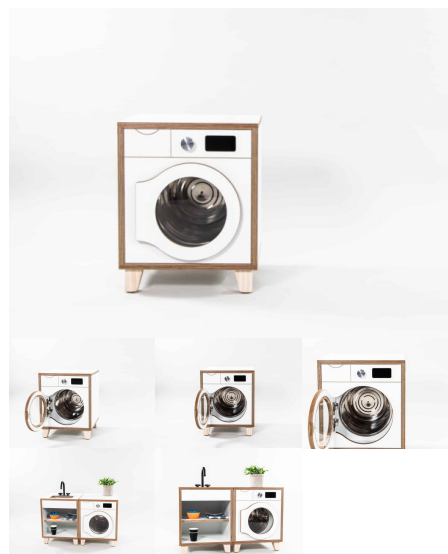

WASHING MACHINE - INFANT & TODDLER

SKU: 5007

Family Play Single Washing Machine Timber feet, wheels or plinth variants available.

Cabinet Colour TBC, White, Maple
Door/Panel Front Colour TBC, White, Maple
Base Options Feet, Plinth, TBC, Wheels

Product Materials:
Product Dimensions: 395L x 395W x 500H
Joinery Hours: 1
Engineering Hours: 0
Dispatch Hours: 0.25
Cubic Metres: .078

[Read More](#)

Price: $519.00 + GST

Categories: [Family Play](#), [Family Play](#), [Play and Explore](#), [Under $500](#)

Tag: [Family Play](#)