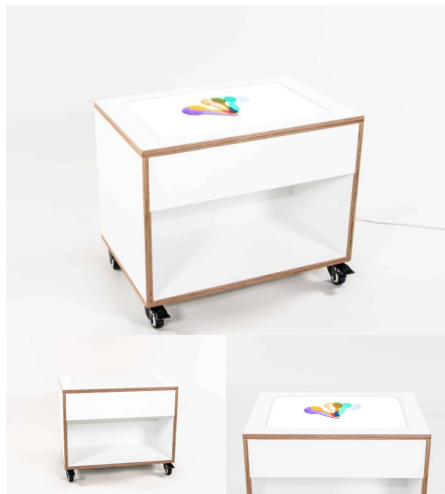

LIGHTBOX SINGLE - TODDLER

SKU: 5050

Single Lightbox. Timber feet, Wheels and Plinth options available.

Base Options Feet, Plinth, TBC, Wheels
Cabinet Colour TBC, White, Maple

Product Materials:

Product Dimensions: 600L x 395W x 500H

Joinery Hours: 1

Engineering Hours: 0

Dispatch Hours: 1

Cubic Metres: .12

[Read More](#)

Price: $697.00 + GST

Categories: [Lightboxes & Nature](#), [Play and Explore](#)

Tag: [Lightboxes](#)