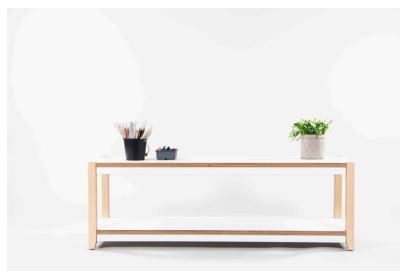

MONTESSORI

UNIVERSAL TROLLEY

SKU: 6016

Cabinet Colour TBC, White, Maple

Powder Coated Steel

Mannex White, Matt Bond Rivergum, Matt Bone White, Matt Desert Sand, Matt Desert Sand, Matt Scoria, Matt Storm Blue, TBC, Textura Black, Textura Charcoal, Textura Sandstone Grey, Textura Titania

Product Materials: 18mm Futura / 25.4mm Powder Coated Steel / Braked Wheels

Product Dimensions: 800L x 400W x 510H

Joinery Hours: 0.75

Engineering Hours: 1

Dispatch Hours: 0.25

Cubic Metres: 0.163

[Read More](#)

Price: $494.00 + GST

Categories: [Tables](#), [Teachers](#), [Trolleys](#)