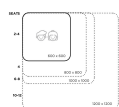

1000 SQUARE TABLE

SKU: 3007

Powder Coated Steel Frame. Futura Top with 10 45 edge detail.

Table Height 385H (Infants), 450H (Toddlers), 500H (Preschoolers), TBC

Table Top Colour TBC, White, Maple

Powder Coated Steel Mannex White, Matt Bond Rivergum, Matt Bone White, Matt Desert Sand, Matt Scoria, Matt Storm Blue, Matt Wizard, TBC, Textura Black, Textura Charcoal, Textura Sandstone Grey, Textura Titania

Product Materials:

Product Dimensions: 1000sq

Joinery Hours: 0.25

Engineering Hours: 0.5

Dispatch Hours: 0.1

Cubic Metres: 0.45

[Read More](#)

Price: $408.00 + GST

Categories: [Square](#), [Tables](#), [Tables](#), [Under $500](#)

Tag: [Square](#)

CHAIR WITH ARMS

SKU: 2001

Chair Height 220H (Infants), 285H (Toddlers), TBC

Powder Coated Steel Mannex White, Matt Bond Rivergum, Matt Bone White, Matt Desert Sand, Matt Scoria, Matt Storm Blue, Matt Wizard, TBC, Textura Black, Textura Charcoal, Textura Sandstone Grey, Textura Titania

Product Materials:

Product Dimensions:

Joinery Hours: 0.08

Engineering Hours: 0.13

Dispatch Hours: 0.13

Cubic Metres: .03

[Read More](#)

Price: $117.00 + GST

Categories: [Chairs](#), [Seating](#), [Seating](#), [Under $500](#)

Tag: [Chairs](#)