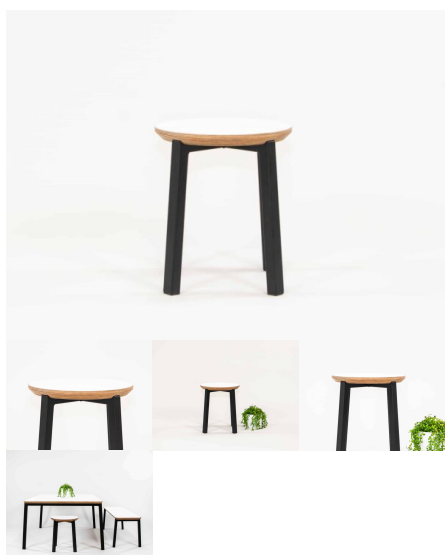

BEN STOOL

SKU: 2007

Stool - matches with the 1200L Ben Art Table. Powder Coated Steel frame. 10 45 edge detail on seat top. Variable heights of 320mm and 285mm

Stool Height

285H (Toddlers), 320H (Preschoolers), TBC

Seat Colour

TBC, White, Maple

Powder Coated Steel

Mannex White, Matt Bond Rivergum, Matt Bone White, Matt Desert Sand, Matt Scoria, Matt Storm Blue, Matt Wizard, TBC, Textura Black, Textura Charcoal, Textura Sandstone Grey, Textura Titania

Product Materials:

Product Dimensions: 285 Diameter

Joinery Hours: 0.16

Engineering Hours: 0.5

Dispatch Hours: 0.1

Cubic Metres: 0.023

[Read More](#)

Price: $206.00 + GST

Categories: [Seating](#), [Seating](#), [Stools](#), [Under $500](#)

Tag: [Stools](#)