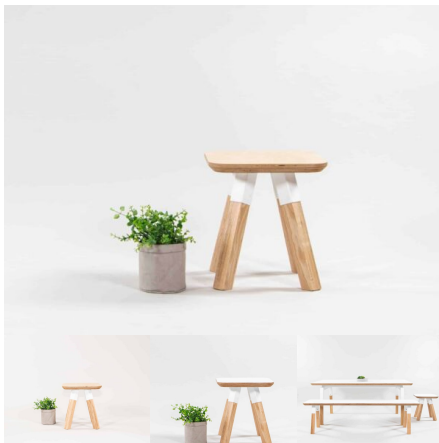

## ELLIE STOOL - SQUARE

**SKU:** 2009

Stool - matches Work Desk Table. Powder Coated Steel plates and collars. American Ash Timber Legs. 1045 detail on seat top. Variable heights of 320mm and 285mm.

**Stool Height** 285H (Toddlers), 320H (Preschoolers), TBC