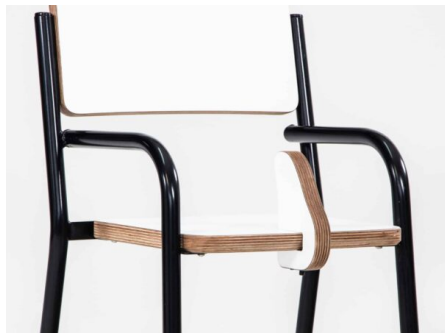

POMMEL FOR INFANT CHAIRS

SKU: 2033

Weight 0.01 kg
Dimensions 15 × 12 × 1.8 cm
Colour TBC, White, Maple

Product Materials:

Product Dimensions: 120L x 18W x 150H

Joinery Hours: 0.1

Engineering Hours:

Dispatch Hours: 0.07

Cubic Metres: 0.0003

[Read More](#)

Price: $61.00 + GST

Categories: [Chairs](#), [Seating](#), [Seating](#), [Under $500](#)