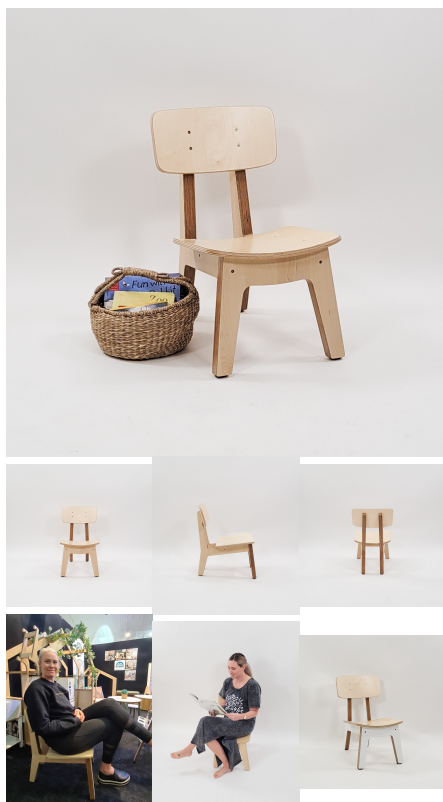

TEACHER CHAIR

SKU: 2041

1hrs for STD / with UPH +0.16hrs

Chair Frame Colour TBC, White, Maple

Product Materials:

Product Dimensions: 400L x 540W x 650H

Joinery Hours: 1

Engineering Hours:

Dispatch Hours: 0.16

Cubic Metres: 0.14

[Read More](#)

Price: $419.00 + GST

Category: [Chairs](#)