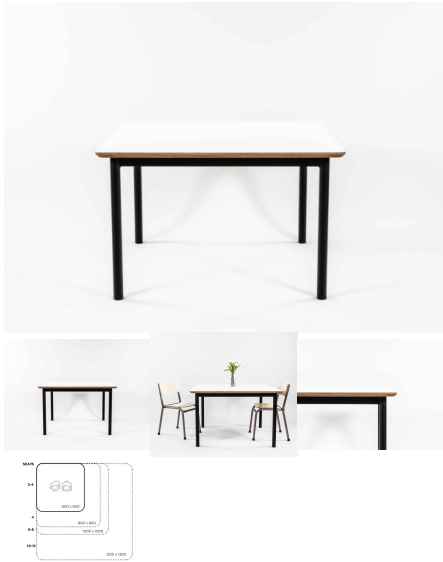

600 SQUARE TABLE

SKU: 3005

Table Height

385H (Infants), 450H (Toddlers), 500H (Preschoolers), TBC

Table Top Colour

TBC, White, Maple

Powder Coated Steel

Mannex White, Matt Bond Rivergum, Matt Bone White, Matt Desert Sand, Matt Scoria, Matt Storm Blue, Matt Wizard, TBC, Textura Black, Textura Charcoal, Textura Sandstone Grey, Textura Titania

Product Materials:

Product Dimensions: 600sq

Joinery Hours: 0.2

Engineering Hours: 0.5

Dispatch Hours: 0.1

Cubic Metres: 0.162

[Read More](#)

Price: $254.00 + GST

Categories: [Square](#), [Tables](#), [Tables](#), [Under $500](#)

Tag: [Square](#)