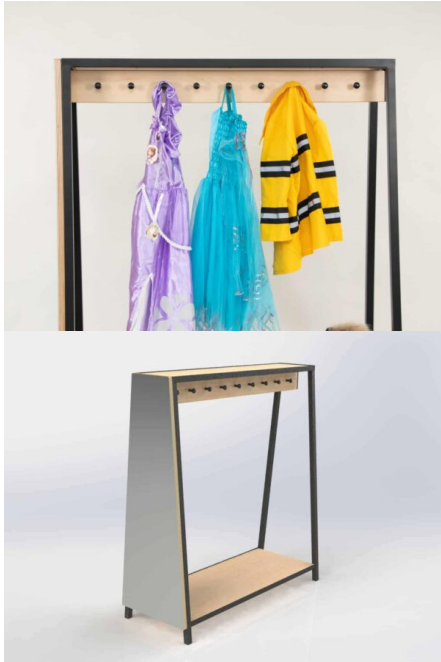

## DRESS UP STAND WITH MIRROR HOOKS

**SKU:** 5065

Dress up Rack with Mirror at one End. Variable option of Wheels

**Powder Coated Steel**

Bond Rivergum, Bone White, Canvas Cloth, Desert Sand, Matt Off White, Scoria, Storm Blue, TBC, Textura Black, Textura Charcoal, Textura White, Wizard