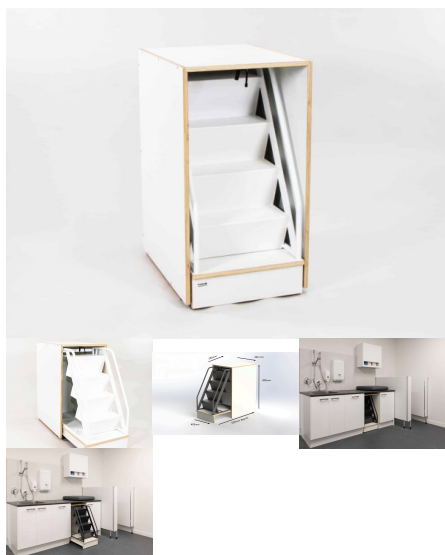

STEPS IN A BOX

SKU: 6002

Steps in a Box

Powder Coated Steel

Mannex White, Matt Bond Rivergum, Matt Bone White, Matt Desert Sand, Matt Scoria, Matt Storm Blue, Matt Wizard, TBC, Textura Black, Textura Charcoal, Textura Sandstone Grey, Textura Titania

Product Materials:

Product Dimensions: 446L x 585W x 825H

Joinery Hours: 1.25

Engineering Hours: 1.56

Dispatch Hours: 0.35

Cubic Metres: 0.215

[Read More](#)

Price: $968.00 + GST

Categories: [Changing](#), [Teachers](#)

Tag: [Teachers](#)