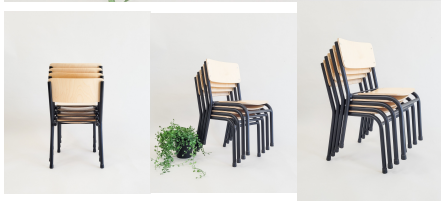

STACKING CHAIR

SKU: 2000

Chair Height 220H (Infants), 285H (Toddlers), 320H (Preschoolers), TBC
Mannex White, Matt Bond Rivergum, Matt Bone White, Matt Desert Sand, Matt Scoria, Matt Storm Blue, Matt Wizard, TBC, Textura Black, Textura Charcoal, Textura Sandstone Grey, Textura Titania

Powder Coated Steel

Product Materials:
Product Dimensions:
Joinery Hours: 0.08
Engineering Hours: 0.14
Dispatch Hours: 0.13
Cubic Metres: 0.046

[Read More](#)
Price: $104.00 + GST
Categories: [Chairs](#), [Seating](#), [Seating](#), [Under $500](#)
Tags: [Chairs](#), [Under500](#)