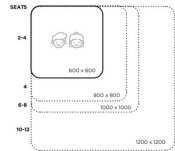

800 SQUARE TABLE

SKU: 3006

Powder Coated Steel Frame. Futura Top with 10 45 edge detail.

Table Top Colour TBC, White, Maple

Powder Coated Steel

Mannex White, Matt Bond Rivergum, Matt Bone White, Matt Desert Sand, Matt Scoria, Matt Storm Blue, Matt Wizard, TBC, Textura Black, Textura Charcoal, Textura Sandstone Grey, Textura Titania
Table Height 385H (Infants), 450H (Toddlers), 500H (Preschoolers), TBC

Product Materials:

Product Dimensions: 800sq

Joinery Hours: 0.23

Engineering Hours: 0.5

Dispatch Hours: 0.1

Cubic Metres: 0.288

[Read More](#)

Price: $319.00 + GST

Categories: [Square](#), [Tables](#), [Under $500](#)

Tag: [Square](#)