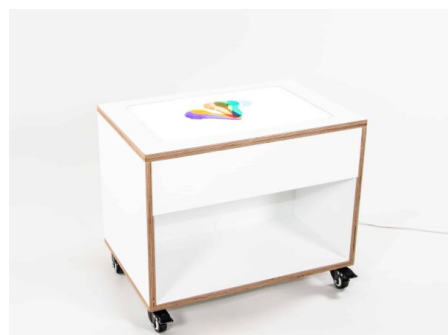

LIGHTBOX SINGLE - PRESCHOOL

SKU: 5051

Single Lightbox. Timber feet, Wheels and Plinth options available. I would like an adjustable shelf added to this unit.

Cabinet Colour TBC, White, Maple

Base Options Feet, Plinth, TBC, Wheels

Product Materials:

Product Dimensions: 600L x 395W x 600H

Joinery Hours: 1.25

Engineering Hours: 0

Dispatch Hours: 1

Cubic Metres: .14

[Read More](#)

Price: $697.00 + GST

Categories: [Lightboxes & Nature](#), [Play and Explore](#)

Tag: [Lightboxes](#)