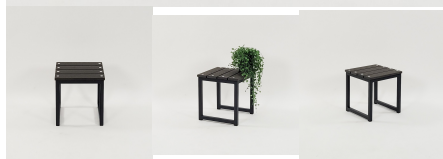

BBQ STOOL

SKU: 2042

Stool Height 285H (Toddlers), 320H (Preschoolers), TBC

Powder Coated Steel

Mannex White, Matt Bond Rivergum, Matt Bone White, Matt Desert Sand, Matt Scoria, Matt Storm Blue, Matt Wizard, TBC, Textura Black, Textura Charcoal

Product Materials:

Product Dimensions: 300L x 290W x 320H

Joinery Hours: 0.16

Engineering Hours: 1

Dispatch Hours: 0.16

Cubic Metres: 0.027

[Read More](#)

Price: $248.00 + GST

Categories: [Outdoor](#), [Stools](#)