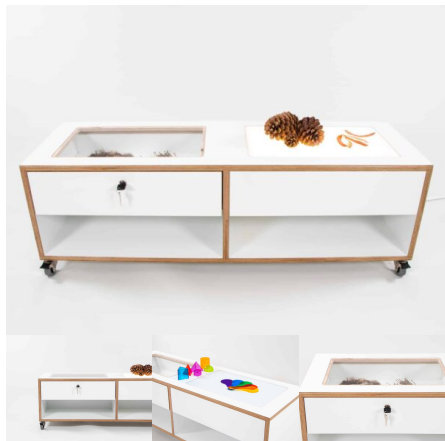

DISCOVERY STATION - TODDLER

SKU: 5054

Science Station with Lightbox and Observation Drawer. Timber feet, Wheels and Plinth options available.

Cabinet Colour TBC, White, Maple
Base Options Feet, Plinth, TBC, Wheels

Product Materials:
Product Dimensions: 1200L x 395W x 500H
Joinery Hours: 2.25
Engineering Hours: 0
Dispatch Hours: 1.1
Cubic Metres: .24

[Read More](#)

Price: $1,293.00 + GST

Categories: [Lightboxes & Nature](#), [Play and Explore](#)