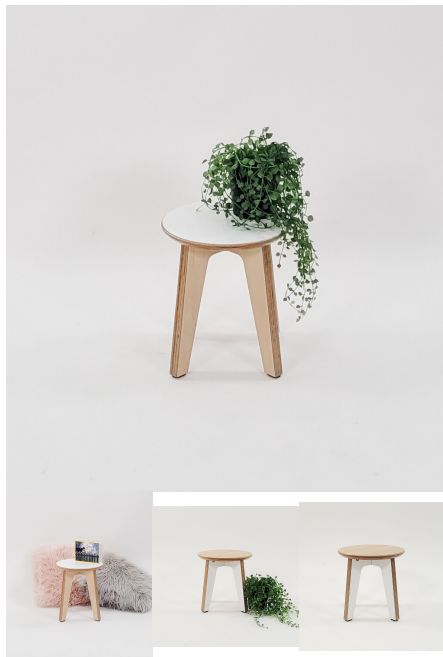

## MILLIE STOOL

**SKU:** 2038

**Stool Height** 285H (Toddlers), 320H (Preschoolers), TBC

**Seat Colour** TBC, White, Maple

**Legs Colour** White, Maple, TBC

**Product Materials:**

**Product Dimensions:** 285 Diameter