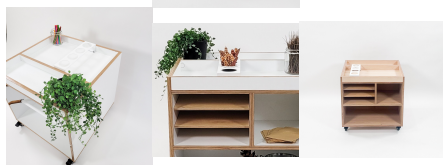

## LARGE HOUSE OF IMAGINARIUMS (LARGE DOLLS HOUSE)

**SKU:** 5085

**Cabinet Colour** TBC, White, Maple

**Roof Colour** TBC, White, Maple

**Product Materials:**

**Product Dimensions:** 840L X 397.8W X 822.7H