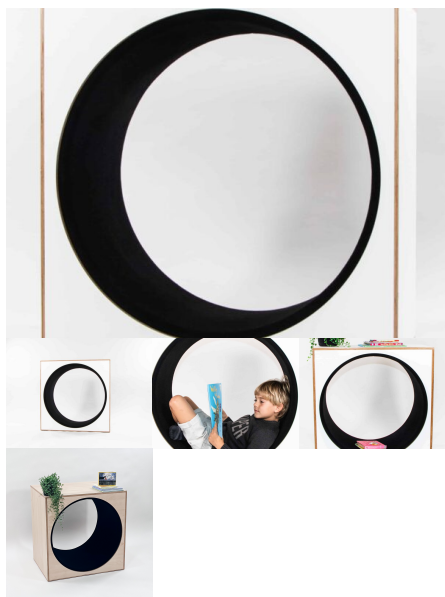

TUNNEL SEAT

SKU: 2020

Tunnel Seat - Futura with upholstered MDF/Plywood Ribbed Structure

Cabinet Colour TBC, White, Maple

Product Materials:

Product Dimensions: 795L x 395D x 800H

Joinery Hours: 2

Engineering Hours: 0

Dispatch Hours: 0.85

Cubic Metres: .25

[Read More](#)

Price: $1,188.00 + GST

Categories: [Benches](#), [Seating](#)

Tag: [Benches](#)