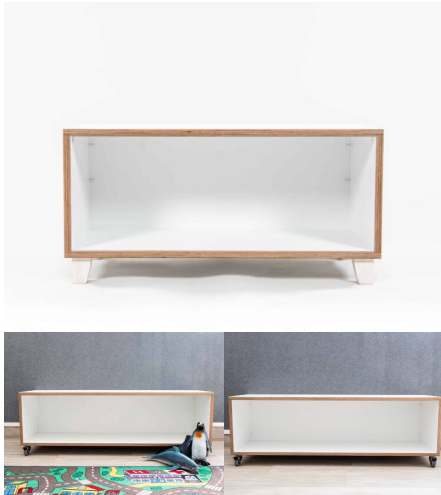

MULTI SHELF 1200 X 400

SKU: 4017

Multipurpose Shelving Unit. Timber Feet, Wheels or Plinth Variant. White units will be using 16mm White HPL as the back. Woodgrain other colour units will be using 18mm Futura Backs. Have priced as an average price.

Cabinet Colour

TBC, White, Maple

Base Options

Feet, Plinth, TBC, Wheels

Product Materials:

Product Dimensions: 1200L x 395W x 400H

Joinery Hours: 0.75

Engineering Hours: 0

Dispatch Hours: 0.15

Cubic Metres: .19

[Read More](#)

Price: $485.00 + GST

Categories: [Multi Shelving](#), [Storage](#), [Storage](#), [Under $500](#)

Tag: [Multi Shelving](#)