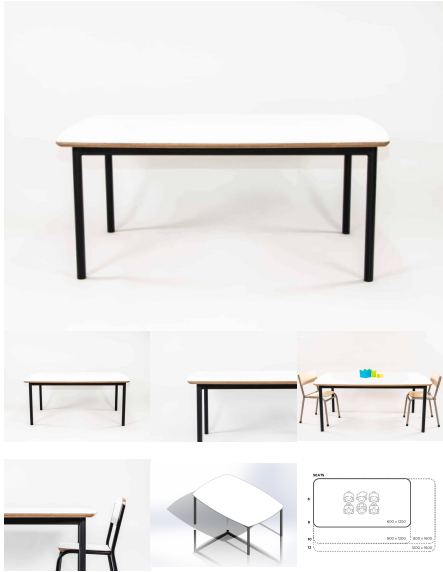

## 1200X800 RECTANGLE PUFFER TABLE

**SKU:** 3018

Powder Coated Steel Frame. Futura Top with 10 45 edge detail.

**Table Height** 385H (Infants), 450H (Toddlers), 500H (Preschoolers), TBC

**Table Top Colour** TBC, White, Maple