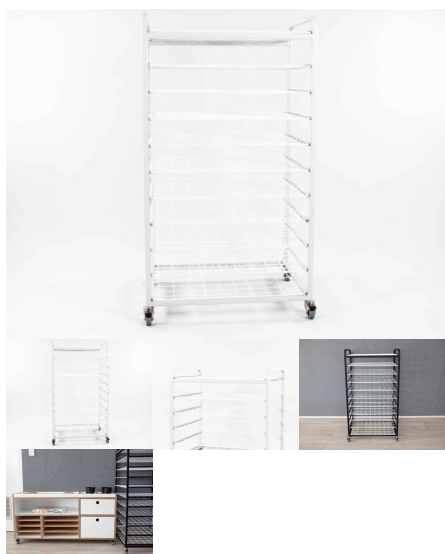

DRYING RACK LARGE

SKU: 5041

Steel Framed Drying Rack on wheels. Plastic Coated Wire Shelves.

Powder Coated Steel

Mannex White, Matt Bond Rivergum, Matt Bone White, Matt Desert Sand, Matt Scoria, Matt Storm Blue, Matt Wizard, TBC, Textura Black, Textura Charcoal, Textura Sandstone Grey, Textura Titania

Product Materials:

Product Dimensions: 650L x 500W x 1170H

Joinery Hours: 0

Engineering Hours: 1.75

Dispatch Hours: 0.25

Cubic Metres: .38

[Read More](#)

Price: $822.00 + GST

Categories: [Art](#), [Play and Explore](#)

Tag: [Art](#)