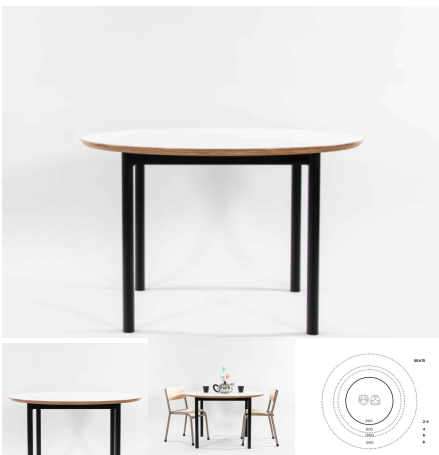

1200 ROUND TABLE

SKU: 3004

Powder Coated Steel Frame. Futura Top with 10 45 edge detail.

Table Height 385H (Infants), 450H (Toddlers), 500H (Preschoolers), TBC
Table Top Colour TBC, White, Maple
Powder Coated Steel Mannex White, Matt Bond Rivergum, Matt Bone White, Matt Desert Sand, Matt Scoria, Matt Storm Blue, Matt Wizard, TBC, Textura Black, Textura Charcoal, Textura Sandstone Grey, Textura Titania

Product Materials:

Product Dimensions: 1200 Diameter

Joinery Hours: 0.25

Engineering Hours: 0.5

Dispatch Hours: 0.1

Cubic Metres: 0.648

[Read More](#)

Price: $454.00 + GST

Categories: [Round](#), [Tables](#), [Tables](#), [Under $500](#)