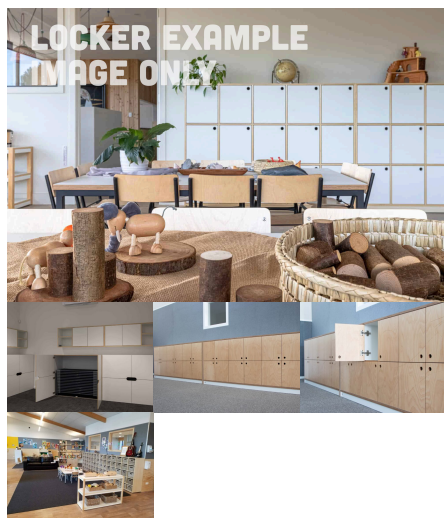

LOCKERS

SKU: 6013

Collage of Images and perhaps online questionnaire on website for customers to create a POA

Cabinet Colour TBC

Product Materials: TBC

Product Dimensions: TBC

Joinery Hours: TBC

Engineering Hours: TBC

Dispatch Hours: TBC

Cubic Metres: TBC

[Read More](#)

Price:

Categories: [Bags & Lockers](#), [Bags & Lockers](#), [Staffroom](#), [Storage](#), [Teachers](#)

Tag: [Teachers](#)