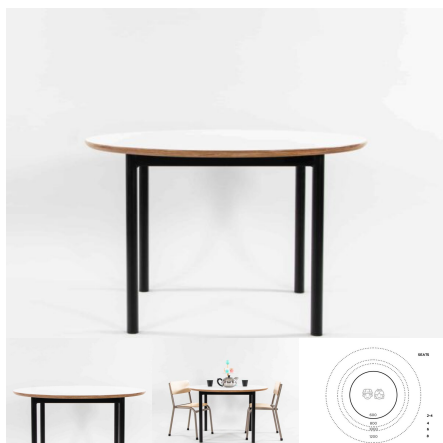

800 ROUND TABLE

SKU: 3002

Powder Coated Steel Frame. Futura Top with 10 45 edge detail.

Table Height 385H (Infants), 450H (Toddlers), 500H (Preschoolers), TBC

Table Top Colour TBC, White, Maple

Powder Coated Steel

Mannex White, Matt Bond Rivergum, Matt Bone White, Matt Desert Sand, Matt Scoria, Matt Storm Blue, Matt Wizard, TBC, Textura Black, Textura Charcoal, Textura Sandstone Grey, Textura Titania

Product Materials:

Product Dimensions: 800 Diameter

Joinery Hours: 0.23

Engineering Hours: 0.5

Dispatch Hours: 0.1

Cubic Metres: 0.288

[Read More](#)

Price: $319.00 + GST

Categories: [Round](#), [Tables](#), [Tables](#), [Under $500](#)

Tag: [Round](#)