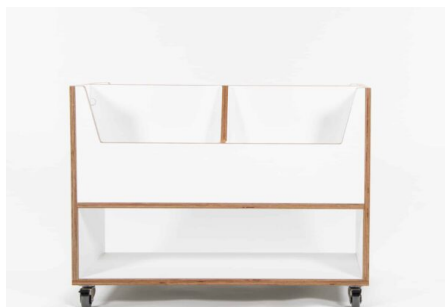

BOOK STORAGE 600H

SKU: 4005

Book Storage with Shelf. Timber feet, Wheels and Plinth options available.

Cabinet Colour TBC, White, Maple
Base Options Feet, Plinth, TBC, Wheels

Product Materials:

Product Dimensions: 800L x 395W x 600H

Joinery Hours: 1.25

Engineering Hours: 0

Dispatch Hours: 0.15

Cubic Metres: .189

[Read More](#)

Price: $648.00 + GST

Categories: [Book + Puzzle](#), [Storage](#)

Tag: [Book + Puzzle](#)