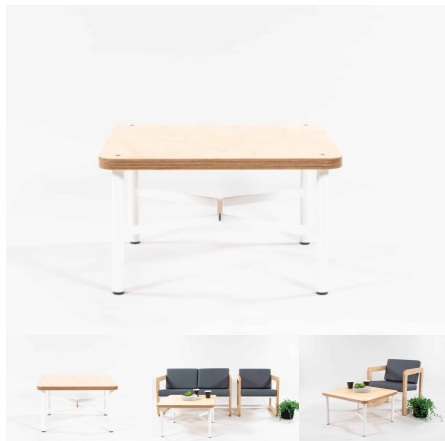

ALBY TABLE

SKU: 3022

Table Top Colour

TBC, White, Maple

Powder Coated Steel

Mannex White, Matt Bond Rivergum, Matt Bone White, Matt Desert Sand, Matt Scoria, Matt Storm Blue, Matt Wizard, TBC, Textura Black, Textura Charcoal, Textura Sandstone Grey, Textura Titania

Product Materials:

Product Dimensions: 500L x 500W x 300H

Joinery Hours: .19

Engineering Hours: 0.75

Dispatch Hours: 0.2

Cubic Metres: .075

[Read More](#)

Price: $287.00 + GST

Categories: [Tables](#), [Tables](#), [Under $500](#)

Tag: [Creative](#)