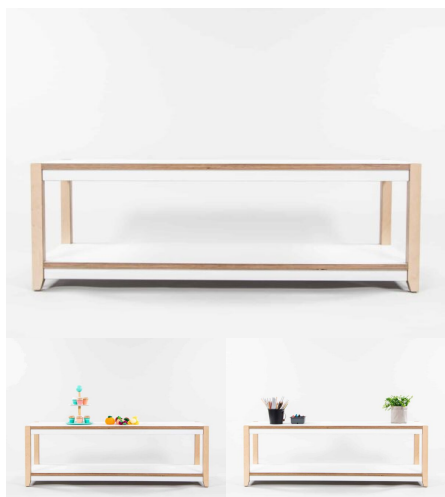

2 TIERED SHELF

SKU: 4029

Fixed Shelf top and Bottom. For timing on this bear in mind that legs can be stock produced i.e. saw set up for the angle cut on legs can be done once for say x5-10 units at a time.

Cabinet Colour TBC, White, Maple

Product Materials:

Product Dimensions: 1200L x 395W x 400H

Joinery Hours: 1.25

Engineering Hours:

Dispatch Hours: 0.1

Cubic Metres: 0.189

[Read More](#)

Price: $524.00 + GST

Categories: [Storage](#), [Tiered Shelving](#)

Tag: [Tiered Shelving](#)