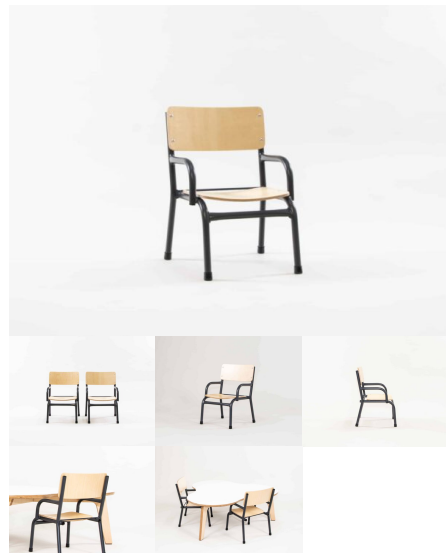

CHAIR WITH ARMS

SKU: 2001

Chair Height 220H (Infants), 285H (Toddlers), TBC

Powder Coated Steel Mannex White, Matt Bond Rivergum, Matt Bone White, Matt Desert Sand, Matt Scoria, Matt Storm Blue, Matt Wizard, TBC, Textura Black, Textura Charcoal, Textura Sandstone Grey, Textura Titania

Product Materials:

Product Dimensions:

Joinery Hours: 0.08

Engineering Hours: 0.13

Dispatch Hours: 0.13

Cubic Metres: .03

[Read More](#)

Price: $117.00 + GST

Categories: [Chairs](#), [Seating](#), [Seating](#), [Under $500](#)

Tag: [Chairs](#)