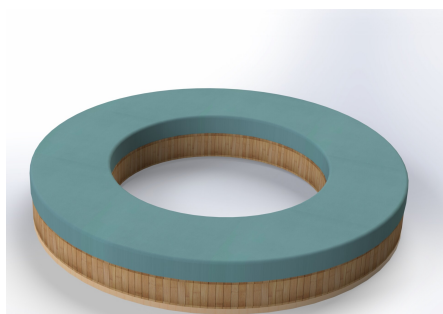

DONUT

SKU: 2102

Upholstery Colour

Army, Cobalt, Ether, Gunmetal, Mustard, Saddle, Stone, TBC, Tussock

Product Materials:

Product Dimensions: 1195 dia x 180H

Joinery Hours: 4

Engineering Hours:

Dispatch Hours: 2.5

Cubic Metres: 0.257

[Read More](#)

Price: $1,993.00 + GST

Categories: [Benches](#), [Unwind Collection](#)