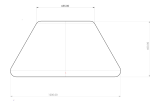

1200X800 RECTANGLE TABLE

SKU: 3010

Powder Coated Steel Frame. Futura Top with 10 45 edge detail.

Table Top Colour TBC, White, Maple

Powder Coated Steel

Mannex White, Matt Bond Rivergum, Matt Bone White, Matt Desert Sand, Matt Scoria, Matt Storm Blue, Matt Wizard, TBC, Textura Black, Textura Charcoal, Textura Sandstone Grey, Textura Titania

Table Height 385H (Infants), 450H (Toddlers), 500H (Preschoolers), TBC

Product Materials:

Product Dimensions: 1200L x 800W

Joinery Hours: 0.25

Engineering Hours: 0.5

Dispatch Hours: 0.1

Cubic Metres: 0.432

[Read More](#)

Price: $427.00 + GST

Categories: [Rectangle](#), [Tables](#), [Tables](#), [Under $500](#)

Tag: [Rectangle](#)