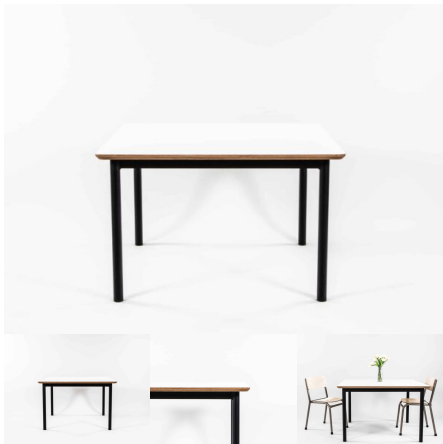

1000 SQUARE TABLE

SKU: 3007

Powder Coated Steel Frame. Futura Top with 10 45 edge detail.

Table Height 385H (Infants), 450H (Toddlers), 500H (Preschoolers), TBC
Table Top Colour TBC, White, Maple
Powder Coated Steel Mannex White, Matt Bond Rivergum, Matt Bone White, Matt Desert Sand, Matt Scoria, Matt Storm Blue, Matt Wizard, TBC, Textura Black, Textura Charcoal, Textura Sandstone Grey, Textura Titania

Product Materials:

Product Dimensions: 1000sq

Joinery Hours: 0.25

Engineering Hours: 0.5

Dispatch Hours: 0.1

Cubic Metres: 0.45

[Read More](#)

Price: $408.00 + GST

Categories: [Square](#), [Tables](#), [Tables](#), [Under $500](#)

Tag: [Square](#)