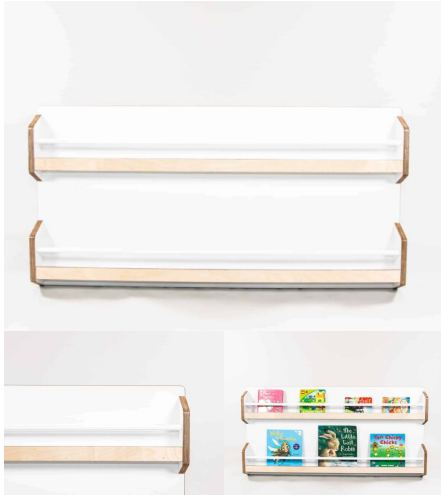

WALL MOUNTED BOOK SHELF 800L

SKU: 4001

Wall Mounted two tier book shelf. Futura with Dowel support rails

Powder Coated Steel

Mannex White, Matt Bond Rivergum, Matt Bone White, Matt Desert Sand, Matt Scoria, Matt Storm Blue, Matt Wizard, TBC, Textura Black, Textura Charcoal, Textura Sandstone Grey, Textura Titania

Cabinet Colour

TBC, White, Maple

Product Materials:

Product Dimensions: 800L x 120W x 600H

Joinery Hours: .75

Engineering Hours: .1

Dispatch Hours: 0.1

Cubic Metres: .057

[Read More](#)

Price: $360.00 + GST

Categories: [Book + Puzzle](#), [Storage](#)

Tag: [Book + Puzzle](#)