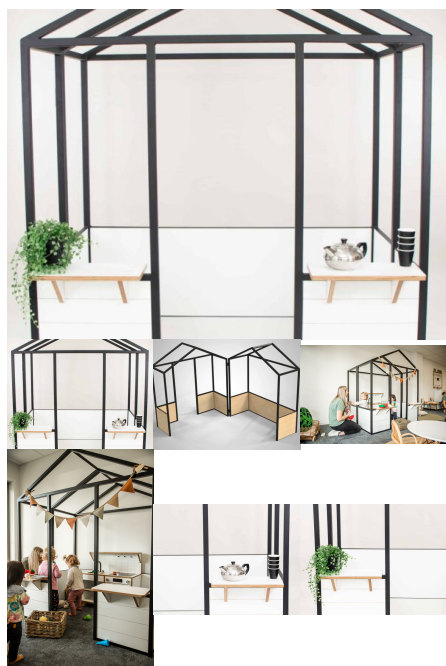

FOLDABLE HOUSE

SKU: 5072

Family Play House that can hinged 180degrees. Assembly: Welded and powder coated, then assembled. Screw assembly.

Weight	100 kg
Dimensions	160 x 120 x 190 cm
House Panel Height	500H(Toddlers), 600H(Preschool), TBC
Cabinet Colour	TBC, White, Maple Mannex White, Matt Bond Rivergum, Matt Bone White, Matt Desert Sand, Matt Scoria, Matt Storm Blue, Matt Wizard, TBC, Textura Black, Textura Charcoal, Textura Sandstone Grey, Textura Titania
Powder Coated Steel	

Product Materials:

Product Dimensions: 1600L x 1200W x 1900H

Joinery Hours: 0.75

Engineering Hours: 8.25

Dispatch Hours: 1

Cubic Metres: 3.648

[Read More](#)

Price: $2,998.00 + GST

Categories: [Houses](#), [Play and Explore](#)

Tag: [Family Play](#)