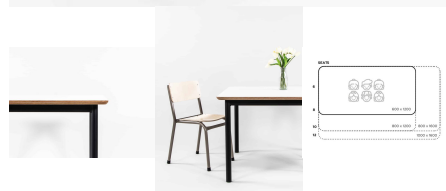

1200X600 RECTANGLE TABLE

SKU: 3009

Powder Coated Steel Frame. Futura Top with 10 45 edge detail.

Table Top Colour TBC, White, Maple
Powder Coated Steel Mannex White, Matt Bond Rivergum, Matt Bone White, Matt Desert Sand, Matt Scoria, Matt Storm Blue, Matt Wizard, TBC, Textura Black, Textura Charcoal, Textura Sandstone Grey, Textura Titania
Table Height 385H (Infants), 450H (Toddlers), 500H (Preschoolers), TBC

Product Materials:
Product Dimensions: 1200L x 600W
Joinery Hours: 0.2
Engineering Hours: 0.5
Dispatch Hours: 0.1
Cubic Metres: 0.324

[Read More](#)

Price: $373.00 + GST

Categories: [Rectangle](#), [Tables](#), [Tables](#), [Under $500](#)

Tag: [Rectangle](#)