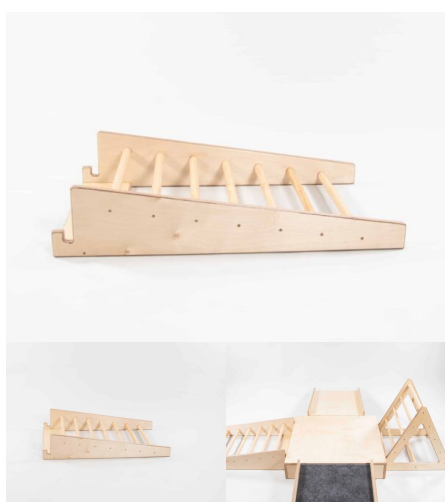

DOWEL RAMP

SKU: 7002

Dowelling Ramp - Part of Crawling Ramp Kitset

Product Materials:

Product Dimensions: 800L x 500W x 140H

Joinery Hours: 1

Engineering Hours: 0

Dispatch Hours: 0.1

Cubic Metres: .056

[Read More](#)

Price: $350.00 + GST

Categories: [Baby First](#), [Babyfirst](#), [Babyfirst](#), [Under $500](#)

Tag: [Babyfirst](#)