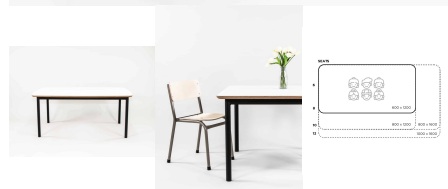

1600X1000 RECTANGLE TABLE

SKU: 3012

Powder Coated Steel Frame. Futura Top with 10 45 edge detail.

Table Height 385H (Infants), 450H (Toddlers), 500H (Preschoolers), TBC

Table Top Colour TBC, White, Maple

Powder Coated Steel

Mannex White, Matt Bond Rivergum, Matt Bone White, Matt Desert Sand, Matt Scoria, Matt Storm Blue, Matt Wizard, TBC, Textura Black, Textura Charcoal, Textura Sandstone Grey, Textura Titania

Product Materials:

Product Dimensions: 1600L x 1000W

Joinery Hours: 0.25

Engineering Hours: 0.5

Dispatch Hours: 0.1

Cubic Metres: 0.72

[Read More](#)

Price: $589.00 + GST

Categories: [Rectangle](#), [Tables](#)

Tag: [Rectangle](#)