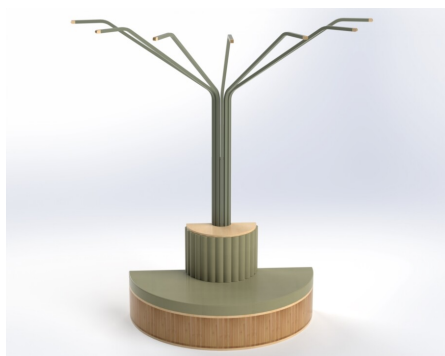

TREE OF IMAGINARIUMS

SKU: 2060

Cabinet Colour

TBC, White, Maple

Powder Coated Steel

Mannex White, Matt Bond Rivergum, Matt Bone White, Matt Desert Sand, Matt Scoria, Matt Storm Blue, Matt Wizard, TBC, Textura Black, Textura Charcoal, Textura Sandstone Grey, Textura Titania

Upholstery Colour

Army, Cobalt, Ether, Gunmetal, Mustard, Saddle, Stone, TBC, Tussock

Product Materials:

Product Dimensions: 2405L x 1238W x 2596/2296H

Joinery Hours: 6.75

Engineering Hours: 5

Dispatch Hours: 1.5

Cubic Metres: 1.342

[Read More](#)

Price: $4,338.00 + GST

Categories: [Houses](#), [Uncategorised](#)