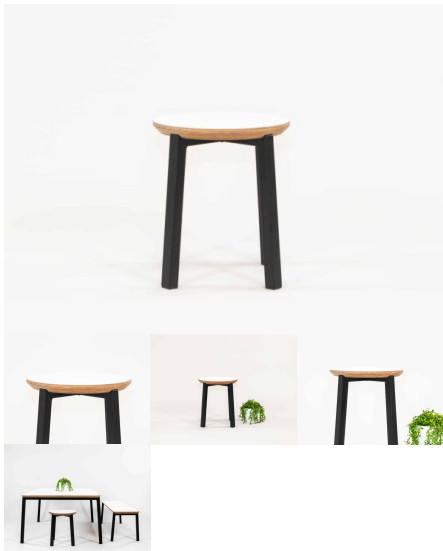

BEN STOOL

SKU: 2007

Stool - matches with the 1200L Ben Art Table. Powder Coated Steel frame. 10 45 edge detail on seat top. Variable heights of 320mm and 285mm

Stool Height

285H (Toddlers), 320H (Preschoolers), TBC

Seat Colour

TBC, White, Maple

Powder Coated Steel

Mannex White, Matt Bond Rivergum, Matt Bone White, Matt Desert Sand, Matt Scoria, Matt Storm Blue, Matt Wizard, TBC, Textura Black, Textura Charcoal, Textura Sandstone Grey, Textura Titania

Product Materials:

Product Dimensions: 285 Diameter

Joinery Hours: 0.16

Engineering Hours: 0.5

Dispatch Hours: 0.1

Cubic Metres: 0.023

[Read More](#)

Price: $206.00 + GST

Categories: [Seating](#), [Seating](#), [Stools](#), [Under $500](#)

Tag: [Stools](#)