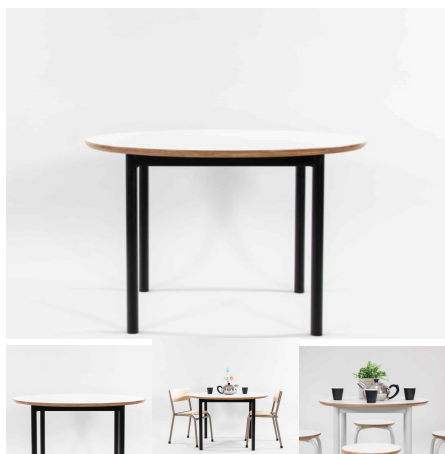

600 ROUND TABLE

SKU: 3001

Table Top Colour TBC, White, Maple

Powder Coated Steel

Mannex White, Matt Bond Rivergum, Matt Bone White, Matt Desert Sand, Matt Scoria, Matt Storm Blue, Matt Wizard, TBC, Textura Black, Textura Charcoal, Textura Sandstone Grey, Textura Titania

Table Height

385H (Infants), 450H (Toddlers), 500H (Preschoolers), TBC

Product Materials:

Product Dimensions: 600 Diameter

Joinery Hours: 0.2

Engineering Hours: 0.5

Dispatch Hours: 0.1

Cubic Metres: 0.16

[Read More](#)

Price: $254.00 + GST

Categories: [Round](#), [Tables](#), [Tables](#), [Under $500](#)

Tags: [Round](#), [Under500](#)