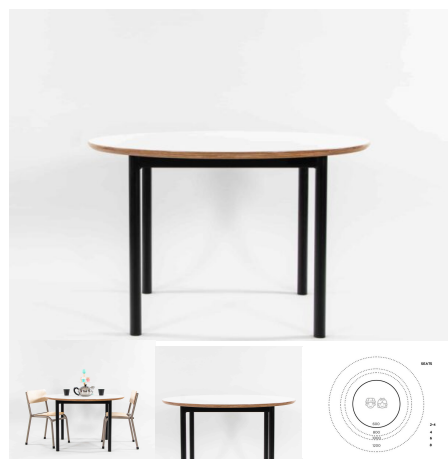

1000 ROUND TABLE

SKU: 3003

Powder Coated Steel Frame. Futura Top with 10 45 edge detail.

Table Height 385H (Infants), 450H (Toddlers), 500H (Preschoolers), TBC

Table Top Colour TBC, White, Maple

Powder Coated Steel Mannex White, Matt Bond Rivergum, Matt Bone White, Matt Desert Sand, Matt Scoria, Matt Storm Blue, Matt Wizard, TBC, Textura Black, Textura Charcoal, Textura Sandstone Grey, Textura Titania

Product Materials:
Product Dimensions: 1000 Diameter
Joinery Hours: 0.25
Engineering Hours: 0.5
Dispatch Hours: 0.1
Cubic Metres: .45

[Read More](#)

Price: $408.00 + GST

Categories: [Round](#), [Tables](#), [Tables](#), [Under $500](#)

Tag: [Round](#)