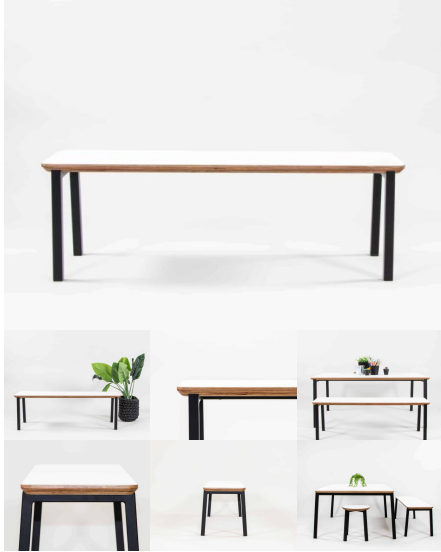

BEN BENCH SEAT

SKU: 2017

Bench Seat - matches with the 1200L Ben Art Table. Powder Coated Steel frame. 10 45 edge detail on seat top. Variable heights of 320mm and 285mm

Bench Height 285 (Toddlers), 320 (Preschoolers), TBC

Seat Colour TBC, White, Maple

Powder Coated Steel

Mannex White, Matt Bond Rivergum, Matt Bone White, Matt Desert Sand, Matt Scoria, Matt Storm Blue, Matt Wizard, TBC, Textura Black, Textura Charcoal, Textura Sandstone Grey, Textura Titania

Product Materials:

Product Dimensions: 1000L x 280W x 285/320H

Joinery Hours: 0.3

Engineering Hours: 0.7

Dispatch Hours: 0.1

Cubic Metres: 0.079

[Read More](#)

Price: $319.00 + GST

Categories: [Benches](#), [Seating](#), [Seating](#), [Under $500](#)

Tag: [Benches](#)