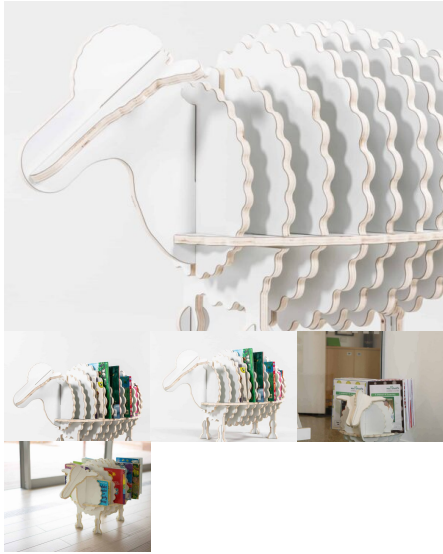

## LOUIE (BOOKSHELF)

**SKU:** 4010

Sheep Book Storage

**Product Materials:** 13mm HPL

**Product Dimensions:** 900L x 490W x 520H

**Joinery Hours:** 1

**Engineering Hours:** 0

**Dispatch Hours:** 0.15