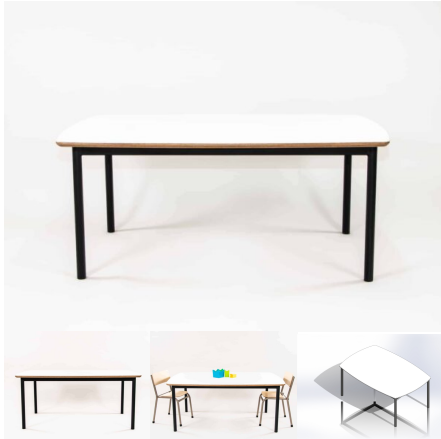

## 1600X800 RECTANGLE PUFFER TABLE

**SKU:** 3037

Powder Coated Steel Frame. Futura Top with 10 45 edge detail.

**Table Height** 385H (Infants), 450H (Toddlers), 500H (Preschoolers), TBC

**Table Top Colour** TBC, White, Maple