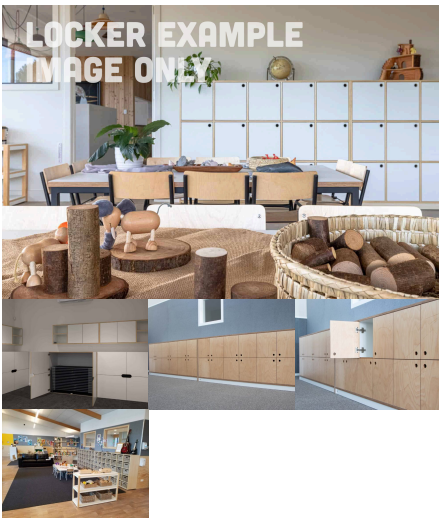

LOCKERS

SKU: 6013

Collage of Images and perhaps online questionnaire on website for customers to create a POA

Cabinet Colour TBC

Product Materials: TBC
Product Dimensions: TBC
Joinery Hours: TBC
Engineering Hours: TBC
Dispatch Hours: TBC
Cubic Metres: TBC

[Read More](#)

Price:

Categories: [Bags & Lockers](#), [Bags & Lockers](#), [Staffroom](#), [Storage](#), [Teachers](#)

Tag: [Teachers](#)