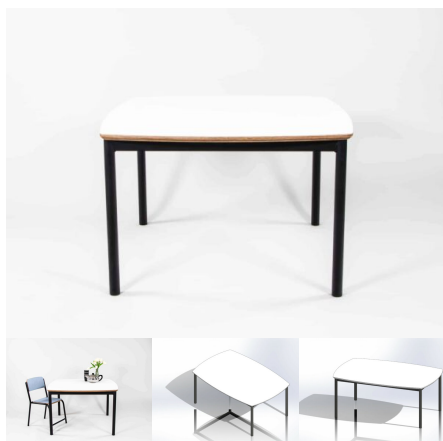

600 SQUARE PUFFER TABLE

SKU: 3014

Powder Coated Steel Frame. Futura Top with 10 45 edge detail.

Table Height 385H (Infants), 450H (Toddlers), 500H (Preschoolers), TBC

Table Top Colour TBC, White, Maple

Powder Coated Steel

Mannex White, Matt Bond Rivergum, Matt Bone White, Matt Desert Sand, Matt Scoria, Matt Storm Blue, Matt Wizard, TBC, Textura Black, Textura Charcoal, Textura Sandstone Grey, Textura Titania

Product Materials:

Product Dimensions: 600L x 600W

Joinery Hours: .25

Engineering Hours: 0.5

Dispatch Hours: 0.1

Cubic Metres: .162

[Read More](#)

Price: $254.00 + GST

Categories: [Square](#), [Tables](#), [Tables](#), [Under $500](#)

Tag: [Creative](#)