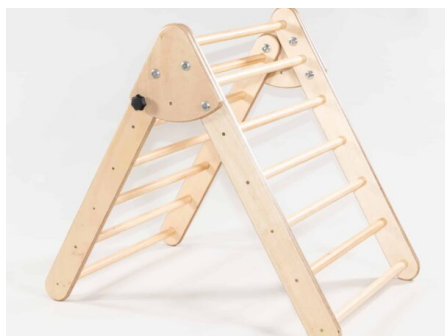

TRI CLIMBER LARGE

SKU: 7006

Large Tri Climber

Product Materials:

Product Dimensions: 647W x 830L x 735H

Joinery Hours: 1.5

Engineering Hours: 0

Dispatch Hours: 0.5

Cubic Metres: .12

[Read More](#)

Price: $605.00 + GST

Categories: [Babyfirst](#), [Babyfirst](#)

Tag: [Babyfirst](#)