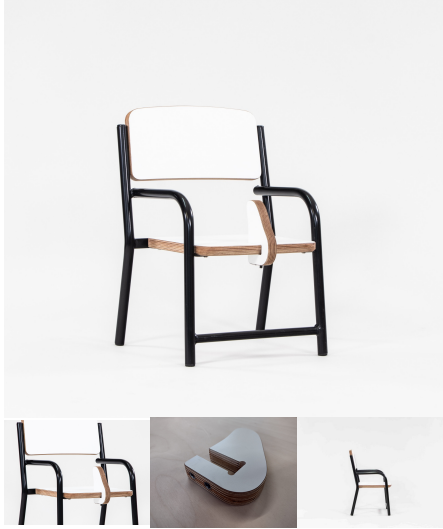

## CHARLIE CHAIR WITH POMMEL

**SKU:** 2040

Stacking Chair with arms offered in 2 seat height variants (285H and 220H). Also available with a removable support pole. Powder Coated Steel Frame with 18mm Futura Seat and Back