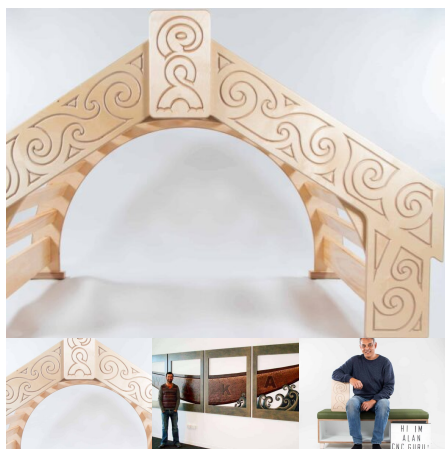

WHARENUI

SKU: 5035

Product Materials:

Product Dimensions: 1700L x 1200W x 920H

Joinery Hours: 3

Engineering Hours:

Dispatch Hours: 0.25

Cubic Metres: 1.87

[Read More](#)

Price: $1,614.00 + GST

Categories: [Houses](#), [Play and Explore](#)