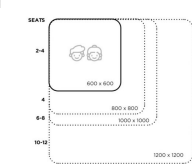

800 SQUARE TABLE

SKU: 3006

Powder Coated Steel Frame. Futura Top with 10 45 edge detail.

Table Top Colour TBC, White, Maple
Mannex White, Matt Bond Rivergum, Matt Bone White, Matt Desert Sand, Matt Scoria, Matt Storm Blue, Matt Wizard, TBC, Textura Black, Textura Charcoal, Textura Sandstone Grey, Textura Titania

Powder Coated Steel

Table Height 385H (Infants), 450H (Toddlers), 500H (Preschoolers), TBC

Product Materials:
Product Dimensions: 800sq
Joinery Hours: 0.23
Engineering Hours: 0.5
Dispatch Hours: 0.1
Cubic Metres: 0.288

[Read More](#)
Price: $319.00 + GST
Categories: [Square](#), [Tables](#), [Under $500](#)
Tag: [Square](#)