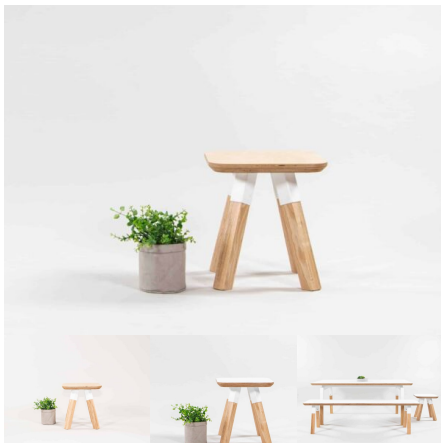

## ELLIE STOOL - SQUARE

**SKU:** 2009

Stool - matches Work Desk Table. Powder Coated Steel plates and collars. American Ash Timber Legs. 1045 detail on seat top. Variable heights of 320mm and 285mm.

**Stool Height** 285H (Toddlers), 320H (Preschoolers), TBC