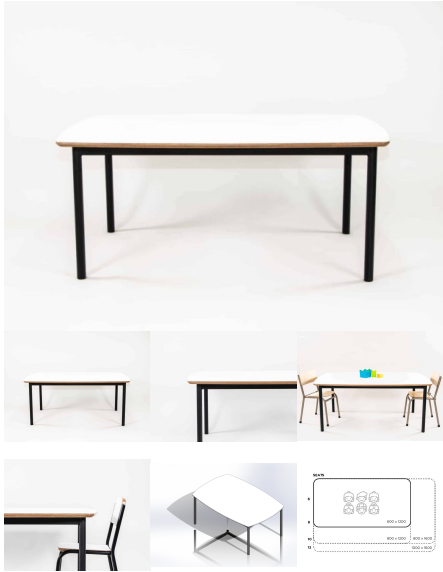

1200X800 RECTANGLE PUFFER TABLE

SKU: 3018

Powder Coated Steel Frame. Futura Top with 10 45 edge detail.

Table Height 385H (Infants), 450H (Toddlers), 500H (Preschoolers), TBC

Table Top Colour TBC, White, Maple

Powder Coated Steel Mannex White, Matt Bond Rivergum, Matt Bone White, Matt Desert Sand, Matt Scoria, Matt Storm Blue, Matt Wizard, TBC, Textura Black, Textura Charcoal, Textura Sandstone Grey, Textura Titania

Product Materials:

Product Dimensions: 1200L x 800W

Joinery Hours: 0.3

Engineering Hours: 0.5

Dispatch Hours: 0.1

Cubic Metres: .432

[Read More](#)

Price: $427.00 + GST

Categories: [Rectangle](#), [Tables](#), [Tables](#), [Under $500](#)

Tag: [Creative](#)