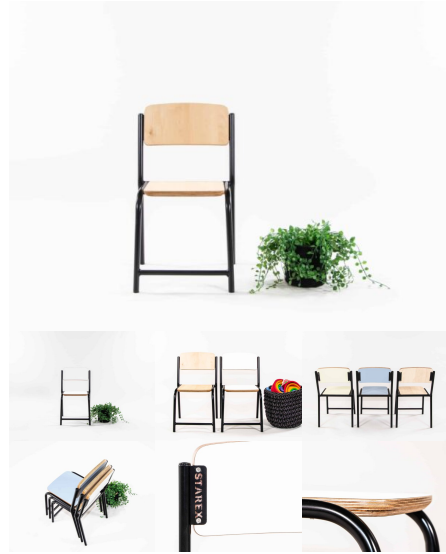

FERGUS STACKING CHAIR

SKU: 2002

Stacking Chair offered in 3 seat height variants (320H, 285H and 220H). Powder Coated Steel Frame with 18mm Futura Seat and Back

Chair Height 220H (Infants), 285H (Toddlers), 320H (Preschoolers), TBC

Seat/Back Colour Taupe Grey, TBC, White, Maple, Denim, Saffron, Wasabi

Powder Coated Steel Mannex White, Matt Bond Rivergum, Matt Bone White, Matt Desert Sand, Matt Scoria, Matt Storm Blue, Matt Wizard, TBC, Textura Black, Textura Charcoal, Textura Sandstone Grey, Textura Titania

Product Materials:

Product Dimensions:

Joinery Hours: 0.13

Engineering Hours: .25

Dispatch Hours: 0.07

Cubic Metres: .09

[Read More](#)

Price: $121.00 + GST

Categories: [Chairs](#), [Seating](#), [Seating](#), [Under $500](#)

Tags: [Chairs](#), [Under500](#)