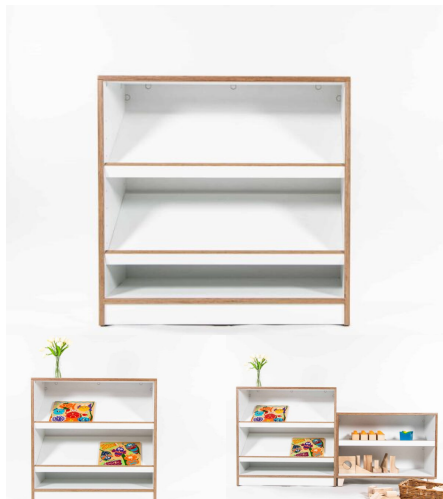

MULTI SHELF 800 X 800

SKU: 4016

Multipurpose shelving Unit 2 x Adj shelf flat or angled. Timber Feet, Wheels or Plinth Variant. White units will be using 16mm White HPL as the back. Woodgrain other colour units will be using 18mm Futura Backs. Have priced as an average price.

Cabinet Colour TBC, White, Maple
Base Options Feet, Plinth, TBC, Wheels

Product Materials:
Product Dimensions: 800L x 395W x 800H
Joinery Hours: 1.25
Engineering Hours: 0
Dispatch Hours: 0.15
Cubic Metres: .25

[Read More](#)

Price: $638.00 + GST

Categories: [Multi Shelving](#), [Storage](#)

Tag: [Multi Shelving](#)