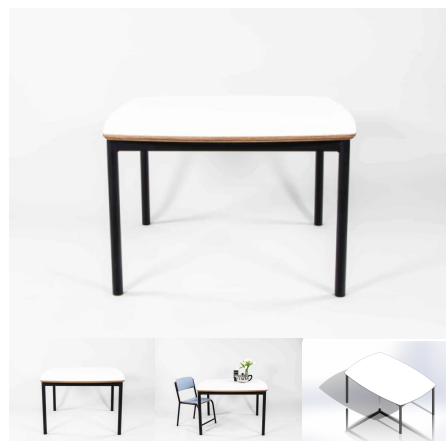

1200 SQUARE PUFFER TABLE

SKU: 3017

Powder Coated Steel Frame. Futura Top with 10 45 edge detail.

Table Height 385H (Infants), 450H (Toddlers), 500H (Preschoolers), TBC

Table Top Colour TBC, White, Maple

Powder Coated Steel

Matt Bond Rivergum, Matt Bone White, Matt Desert Sand, Matt Scoria, Matt Storm Blue, Matt Wizard, TBC, Textura Black, Textura Charcoal, Textura Sandstone Grey, Textura Titania, Textura White

Product Materials:

Product Dimensions: 1200L x 1200W

Joinery Hours: 0.35

Engineering Hours: 0.5

Dispatch Hours: 0.1

Cubic Metres: .648

[Read More](#)

Price: $432.00 + GST

Categories: [Square](#), [Tables](#)

Tag: [Creative](#)