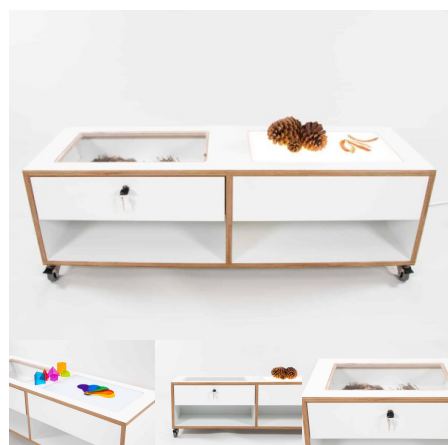

DISCOVERY STATION - PRESCHOOL

SKU: 5055

Science Station with Lightbox and Observation Drawer. Timber feet, Wheels and Plinth options available. I would like two adjustable shelves added to this unit.

Cabinet Colour

TBC, White, Maple

Base Options

Feet, Plinth, TBC, Wheels

Product Materials:

Product Dimensions: 1200L x 395W x 600H

Joinery Hours: 2.5

Engineering Hours: 0

Dispatch Hours: 1.1

Cubic Metres: .28

[Read More](#)

Price: $1,231.00 + GST

Categories: [Lightboxes & Nature](#), [Play and Explore](#)

Tag: [Lightboxes](#)