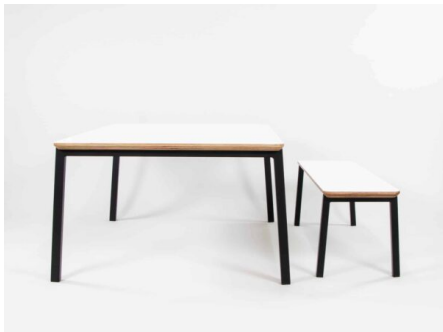

BEN TABLE AND BENCH SEATS (SET)

SKU: N/A

Product Materials:

Product Dimensions:

Joinery Hours:

Engineering Hours:

Dispatch Hours:

Cubic Metres:

[Read More](#)

Price: $1,184.00 + GST

Categories: [Sets](#), [Table & Seating](#)