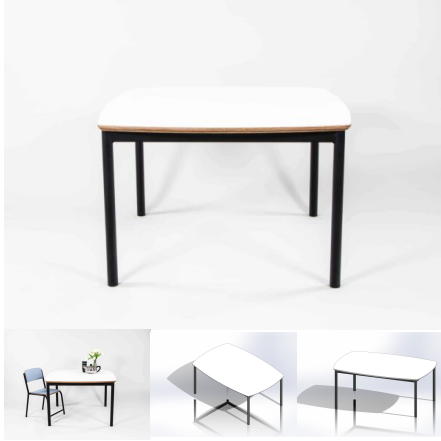

1000 SQUARE PUFFER TABLE

SKU: 3016

Powder Coated Steel Frame. Futura Top with 10 45 edge detail.

Table Height 385H (Infants), 450H (Toddlers), 500H (Preschoolers), TBC

Table Top Colour TBC, White, Maple

Powder Coated Steel Matt Bond Rivergum, Matt Bone White, Matt Desert Sand, Matt Scoria, Matt Storm Blue, Matt Wizard, TBC, Textura Black, Textura Charcoal, Textura Sandstone Grey, Textura Titania, Textura White

Product Materials:

Product Dimensions: 1000L x 1000W

Joinery Hours: 0.3

Engineering Hours: 0.5

Dispatch Hours: 0.1

Cubic Metres: .45

[Read More](#)

Price: $389.00 + GST

Categories: [Square](#), [Tables](#)

Tag: [Creative](#)