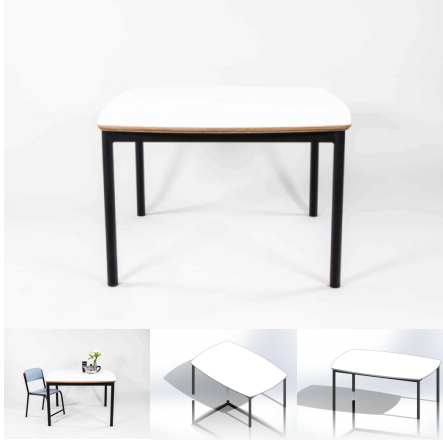

600 SQUARE PUFFER TABLE

SKU: 3014

Powder Coated Steel Frame. Futura Top with 10 45 edge detail.

Table Height 385H (Infants), 450H (Toddlers), 500H (Preschoolers), TBC

Table Top Colour TBC, White, Maple

Powder Coated Steel Matt Bond Rivergum, Matt Bone White, Matt Desert Sand, Matt Scoria, Matt Storm Blue, Matt Wizard, TBC, Textura Black, Textura Charcoal, Textura Sandstone Grey, Textura Titania, Textura White

Product Materials:

Product Dimensions: 600L x 600W

Joinery Hours: .25

Engineering Hours: 0.5

Dispatch Hours: 0.1

Cubic Metres: .162

[Read More](#)

Price: $242.00 + GST

Categories: [Square](#), [Tables](#), [Tables](#), [Under $500](#)

Tag: [Creative](#)