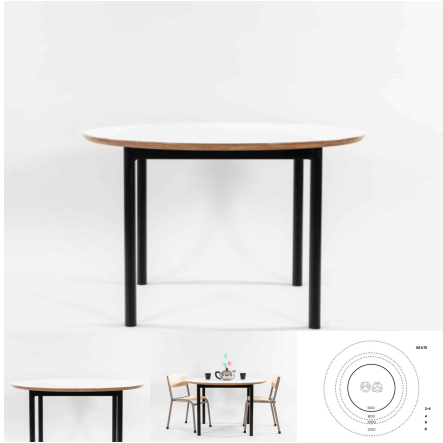

800 ROUND TABLE

SKU: 3002

Powder Coated Steel Frame. Futura Top with 10 45 edge detail.

Table Height 385H (Infants), 450H (Toddlers), 500H (Preschoolers), TBC
Table Top Colour TBC, White, Maple
Powder Coated Steel Matt Bond Rivergum, Matt Bone White, Matt Desert Sand, Matt Scoria, Matt Storm Blue, Matt Wizard, TBC, Textura Black, Textura Charcoal, Textura Sandstone Grey, Textura Titania, Textura White

Product Materials:

Product Dimensions: 800 Diameter

Joinery Hours: 0.23

Engineering Hours: 0.5

Dispatch Hours: 0.1

Cubic Metres: 0.288

[Read More](#)

Price: $304.00 + GST

Categories: [Round](#), [Tables](#), [Tables](#), [Under $500](#)

Tag: [Round](#)