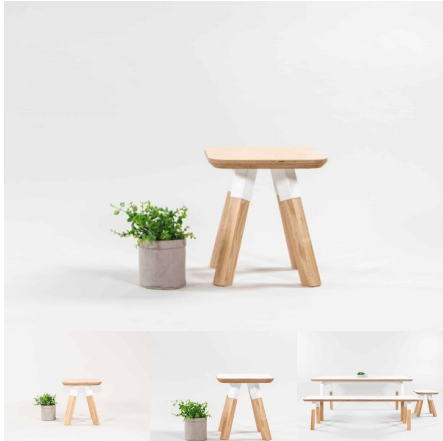

ELLIE STOOL - SQUARE

SKU: 2009

Stool - matches Work Desk Table. Powder Coated Steel plates and collars. American Ash Timber Legs. 1045 detail on seat top. Variable heights of 320mm and 285mm.

Stool Height	285H (Toddlers), 320H (Preschoolers), TBC
Seat Colour	TBC, White, Maple
Powder Coated Steel	Matt Bond Rivergum, Matt Bone White, Matt Desert Sand, Matt Scoria, Matt Storm Blue, Matt Wizard, TBC, Textura Black, Textura Charcoal, Textura Sandstone Grey, Textura Titania, Textura White

Product Materials:

Product Dimensions: 285L x 285W

Joinery Hours: .5

Engineering Hours: .5

Dispatch Hours: 0.2

Cubic Metres: .025

[Read More](#)

Price: $267.00 + GST

Categories: [Seating](#), [Seating](#), [Stools](#), [Under $500](#)

Tag: [Stools](#)