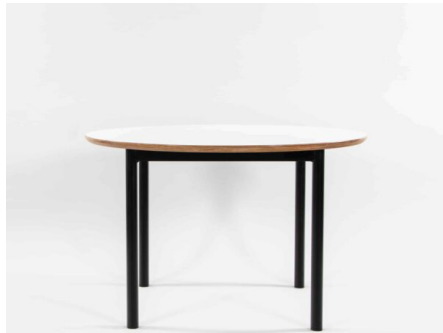

600 ROUND TABLE

SKU: 3001

Table Height

385H (Infants), 450H (Toddlers), 500H (Preschoolers), TBC

Table Top Colour

TBC, White, Maple

Powder Coated Steel

Matt Bond Rivergum, Matt Bone White, Matt Desert Sand, Matt Scoria, Matt Storm Blue, Matt Wizard, TBC, Textura Black, Textura Charcoal, Textura Sandstone Grey, Textura Titania, Textura White

Product Materials:

Product Dimensions: 600 Diameter

Joinery Hours: 0.2

Engineering Hours: 0.5

Dispatch Hours: 0.1

Cubic Metres: 0.16

[Read More](#)

Price: $242.00 + GST

Categories: [Round](#), [Tables](#), [Tables](#), [Under $500](#)

Tags: [Round](#), [Under500](#)