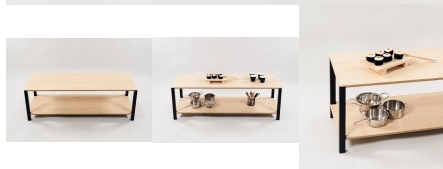

STEEL 2 TIERED SHELF

SKU: 4049

Cabinet Colour TBC, White, Maple
Matt Bond Rivergum, Matt Bone White, Matt Desert Sand, Matt Scoria, Matt Storm Blue, Matt Wizard, TBC, Textura Black, Textura Charcoal, Textura White

Base Options Feet, TBC, Wheels

Product Materials: 18mm Futura, Powder Coated Steel

Product Dimensions: 1200L x 395W x 400H

Joinery Hours: 0.3

Engineering Hours: 0.4

Dispatch Hours: 0.1

Cubic Metres: 0.189

[Read More](#)

Price: $438.00 + GST

Categories: [Storage](#), [Storage](#), [Tiered Shelving](#), [Under $500](#)

Tag: [Tiered Shelving](#)

FRIDGE - PRESCHOOL

SKU: 5006

Family Play Single Fridge. Timber feet, wheels or plinth variants available.

Cabinet Colour TBC, White, Maple

Door/Panel Front Colour TBC, White, Maple

Base Options Feet, Plinth, TBC, Wheels

Product Materials:

Product Dimensions: 395L x 395W x 600H

Joinery Hours: 0.75

Engineering Hours: 0

Dispatch Hours: 0.2

Cubic Metres: .093

[Read More](#)

Price: $421.00 + GST

Categories: [Family Play](#), [Family Play](#), [Play and Explore](#), [Under $500](#)

Tag: [Family Play](#)