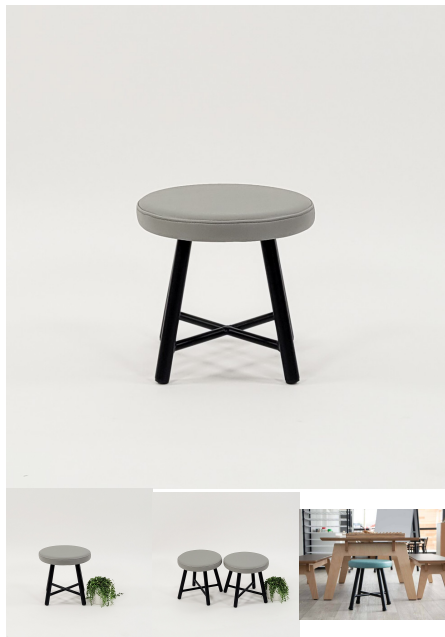

## LUNA STOOL

**SKU:** 2011

Stool - Powder Coated Steel Frame. Upholstered Top

**Upholstery Colour** Army, Cobalt, Ether, Gunmetal, Mustard, Saddle, Stone, TBC, Tussock  
**Stool Height** 285H (Toddlers), 320H (Preschoolers), TBC  
**Powder Coated Steel** Matt Bond Rivergum, Matt Bone White, Matt Desert Sand, Matt Scoria, Matt Storm Blue, Matt Wizard, TBC, Textura Black, Textura Charcoal, Textura Sandstone Grey, Textura Titania, Textura White