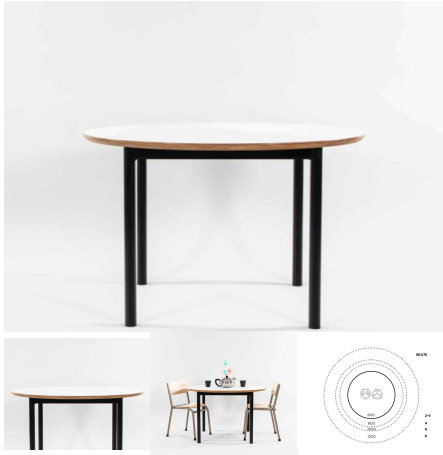

1200 ROUND TABLE

SKU: 3004

Powder Coated Steel Frame. Futura Top with 10 45 edge detail.

Table Height 385H (Infants), 450H (Toddlers), 500H (Preschoolers), TBC
Table Top Colour TBC, White, Maple
Powder Coated Steel Matt Bond Rivergum, Matt Bone White, Matt Desert Sand, Matt Scoria, Matt Storm Blue, Matt Wizard, TBC, Textura Black, Textura Charcoal, Textura Sandstone Grey, Textura Titania, Textura White

Product Materials:

Product Dimensions: 1200 Diameter

Joinery Hours: 0.25

Engineering Hours: 0.5

Dispatch Hours: 0.1

Cubic Metres: 0.648

[Read More](#)

Price: $432.00 + GST

Categories: [Round](#), [Tables](#), [Tables](#), [Under $500](#)

Tag: [Round](#)