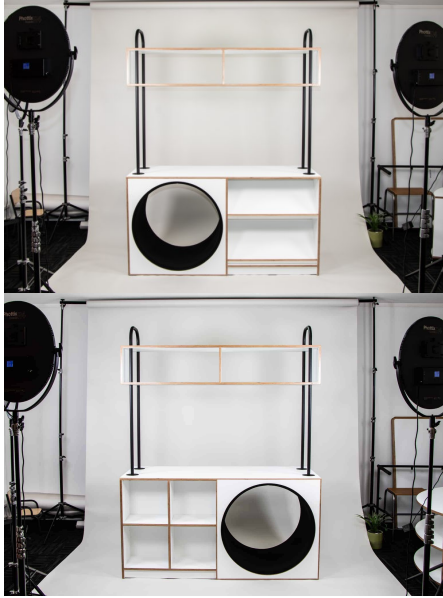

## TUNNEL SEAT STORAGE SHELVING (BOX)

**SKU:** 4037

Our Tunnel Seat Storage, designed by us, includes puzzle shelving on one side and open storage on the other. It is part of our tall shelving range, a unique interchangeable shelving system, that will assist with dividing rooms and creating neat spaces for children to play and explore. Additional steel components and shelving options are available to make your unit unique if you have something else in mind. Connect with us to talk more.