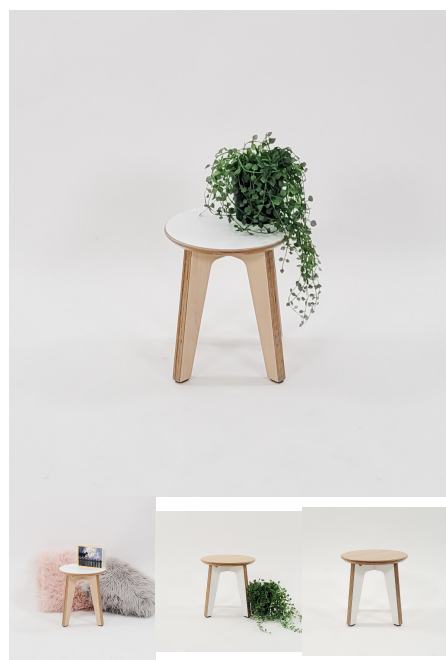

MILLIE STOOL

SKU: 2038

Stool Height 285H (Toddlers), 320H (Preschoolers), TBC

Seat Colour TBC, White, Maple

Legs Colour White, Maple, TBC

Product Materials:

Product Dimensions: 285 Diameter

Joinery Hours: 0.50

Engineering Hours:

Dispatch Hours: .10

Cubic Metres: 0.02

[Read More](#)

Price: $195.00 + GST

Categories: [Seating](#), [Stools](#)