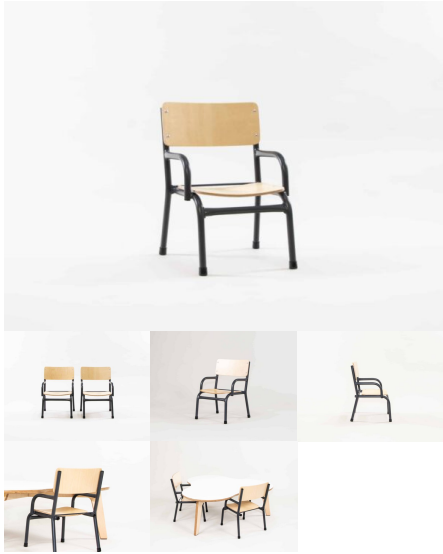

CHAIR WITH ARMS

SKU: 2001

Chair Height

220H (Infants), 285H (Toddlers), TBC

Powder Coated Steel

Matt Bond Rivergum, Matt Bone White, Matt Desert Sand, Matt Scoria, Matt Storm Blue, Matt Wizard, TBC, Textura Black, Textura Charcoal, Textura Sandstone Grey, Textura Titania, Textura White

Product Materials:

Product Dimensions:

Joinery Hours: 0.08

Engineering Hours: 0.13

Dispatch Hours: 0.13

Cubic Metres: .03

[Read More](#)

Price: $111.00 + GST

Categories: [Chairs](#), [Seating](#), [Seating](#), [Under $500](#)

Tag: [Chairs](#)