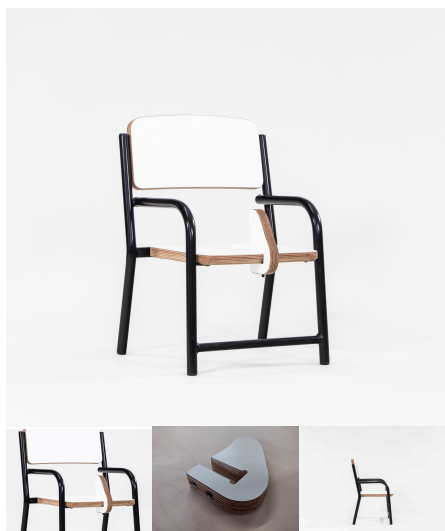

CHARLIE CHAIR WITH POMMEL

SKU: 2040

Stacking Chair with arms offered in 2 seat height variants (285H and 220H). Also available with a removable support pole. Powder Coated Steel Frame with 18mm Futura Seat and Back

Chair Height 220H (Infants), 285H (Toddlers), TBC
Seat/Back Colour TBC, White, Maple, Denim, Saffron, Wasabi
Matt Bond Rivergum, Matt Bone White, Matt Desert Sand, Matt Scoria, Matt Storm Blue, Matt Wizard, TBC, Textura Black, Textura Charcoal, Textura Sandstone Grey, Textura Titania, Textura White

Powder Coated Steel

Product Materials:

Product Dimensions:

Joinery Hours: 0.296

Engineering Hours: 0.25

Dispatch Hours: 0.47

Cubic Metres: 0.063

[Read More](#)

Price: $174.00 + GST

Categories: [Chairs](#), [Seating](#), [Seating](#), [Under $500](#)

Tag: [Chairs](#)