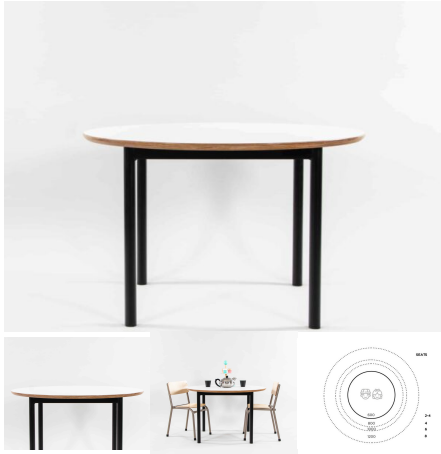

1200 ROUND TABLE

SKU: 3004

Powder Coated Steel Frame. Futura Top with 10 45 edge detail.

Table Height 385H (Infants), 450H (Toddlers), 500H (Preschoolers), TBC

Table Top Colour TBC, White, Maple

Powder Coated Steel Matt Bond Rivergum, Matt Bone White, Matt Desert Sand, Matt Scoria, Matt Storm Blue, Matt Wizard, TBC, Textura Black, Textura Charcoal, Textura Sandstone Grey, Textura Titania, Textura White

Product Materials:

Product Dimensions: 1200 Diameter

Joinery Hours: 0.25

Engineering Hours: 0.5

Dispatch Hours: 0.1

Cubic Metres: 0.648

[Read More](#)

Price: $432.00 + GST

Categories: [Round](#), [Tables](#), [Tables](#), [Under $500](#)

Tag: [Round](#)