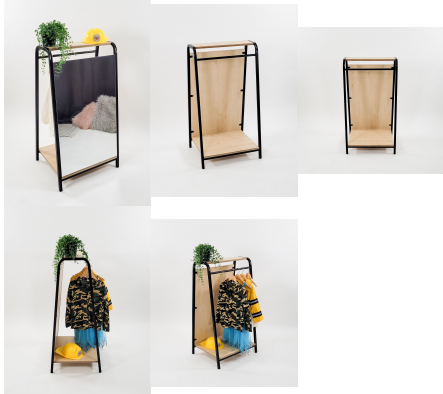

STEEL DRESS UP MIRROR

SKU: 5079

Powder Coated Steel

Cabinet Colour

Mannex White, Matt Bond Rivergum, Matt Bone White, Matt Desert Sand, Matt Scoria, Matt Storm Blue, Matt Wizard, TBC, Textura Black, Textura Charcoal, Textura Sandstone Grey, Textura Titania
TBC, White, Maple

Product Materials: 18mm Futura, Stainless Steel Mirror, Powder Coated Steel

Product Dimensions: 600L x 500W x 1118H

Joinery Hours: .75

Engineering Hours: 1

Dispatch Hours: .12

Cubic Metres: .33

[Read More](#)

Price: $690.00 + GST

Categories: [Dress Up & Mirrors](#), [Play and Explore](#)

Tags: [Dress Ups](#), [Mirrors](#)