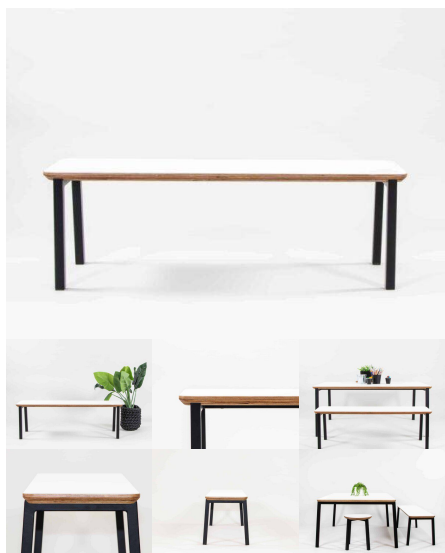

BEN BENCH SEAT

SKU: 2017

Bench Seat - matches with the 1200L Ben Art Table. Powder Coated Steel frame. 1045 edge detail on seat top. Variable heights of 320mm and 285mm

Bench Height 285 (Toddlers), 320 (Preschoolers), TBC
Seat Colour TBC, White, Maple
Powder Coated Steel Mannex White, Matt Bond Rivergum, Matt Bone White, Matt Desert Sand, Matt Scoria, Matt Storm Blue, Matt Wizard, TBC, Textura Black, Textura Charcoal, Textura Sandstone Grey, Textura Titania

Product Materials:

Product Dimensions: 1000L x 280W x 285/320H

Joinery Hours: 0.3

Engineering Hours: 0.7

Dispatch Hours: 0.1

Cubic Metres: 0.079

[Read More](#)

Price: $319.00 + GST

Categories: [Benches](#), [Seating](#), [Seating](#), [Under $500](#)

Tag: [Benches](#)