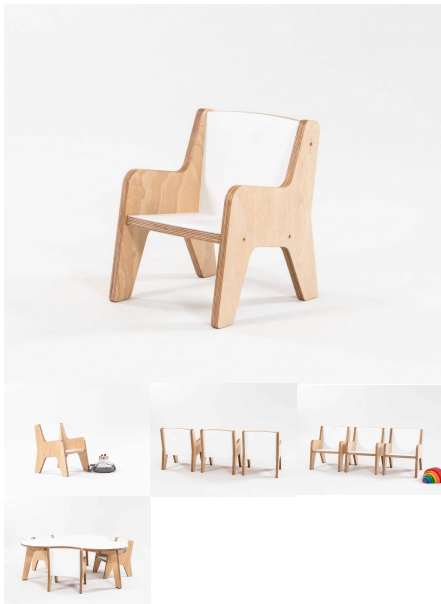

Tags: [Benches](#), [Under500](#)

LITTLE PLY CHAIR

SKU: 2005

18mm Futura/Eco Spectrum - This chair was used for BS Papamoa Plaza

Product Materials:

Product Dimensions: 276L x 298W x 353H

Joinery Hours: 0.5

Engineering Hours: