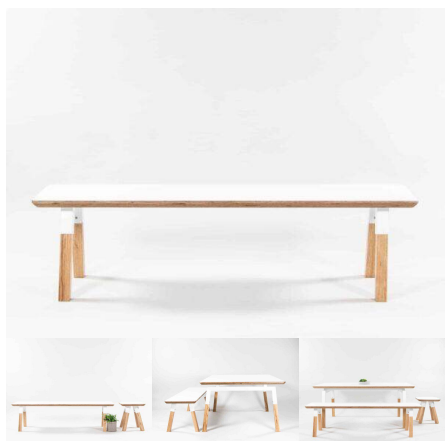

## ELLIE BENCH SEAT

**SKU:** 2018

Bench Seat - matches Work Desk Table. Powder Coated Steel plates and collars. American Ash Timber Legs. 1045 detail on bench top. Variable heights of 320mm and 285mm.

**Bench Height** 285 (Toddlers), 320 (Preschoolers), TBC  
**Seat/Back Colour** TBC, White, Maple  
**Powder Coated Steel** Mannex White, Matt Bond Rivergum, Matt Bone White, Matt Desert Sand, Matt Scoria, Matt Storm Blue, Matt Wizard, TBC, Textura Black, Textura Charcoal, Textura Sandstone Grey, Textura Titania