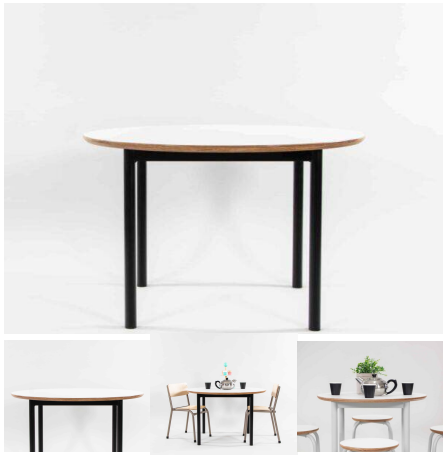

600 ROUND TABLE

SKU: 3001

Table Top Colour

TBC, White, Maple

Powder Coated Steel

Mannex White, Matt Bond Rivergum, Matt Bone White, Matt Desert Sand, Matt Scoria, Matt Storm Blue, Matt Wizard, TBC, Textura Black, Textura Charcoal, Textura Sandstone Grey, Textura Titania