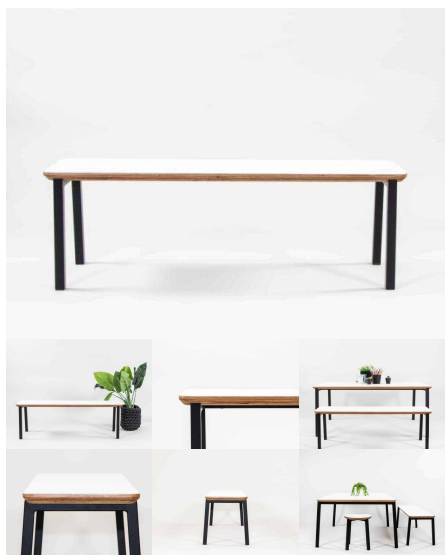

## ELLIE BENCH SEAT

**SKU:** 2018

Bench Seat - matches Work Desk Table. Powder Coated Steel plates and collars. American Ash Timber Legs. 1045 detail on bench top. Variable heights of 320mm and 285mm.

**Bench Height** 285 (Toddlers), 320 (Preschoolers), TBC  
**Seat/Back Colour** TBC, White, Maple  
**Powder Coated Steel** Mannex White, Matt Bond Rivergum, Matt Bone White, Matt Desert Sand, Matt Scoria, Matt Storm Blue, Matt Wizard, TBC, Textura Black, Textura Charcoal, Textura Sandstone Grey, Textura Titania

## BEN BENCH SEAT

**SKU:** 2017

Bench Seat - matches with the 1200L Ben Art Table. Powder Coated Steel frame. 1045 edge detail on seat top. Variable heights of 320mm and 285mm

**Bench Height** 285 (Toddlers), 320 (Preschoolers), TBC  
**Seat Colour** TBC, White, Maple  
**Powder Coated Steel** Mannex White, Matt Bond Rivergum, Matt Bone White, Matt Desert Sand, Matt Scoria, Matt Storm Blue, Matt Wizard, TBC, Textura Black, Textura Charcoal, Textura Sandstone Grey, Textura Titania