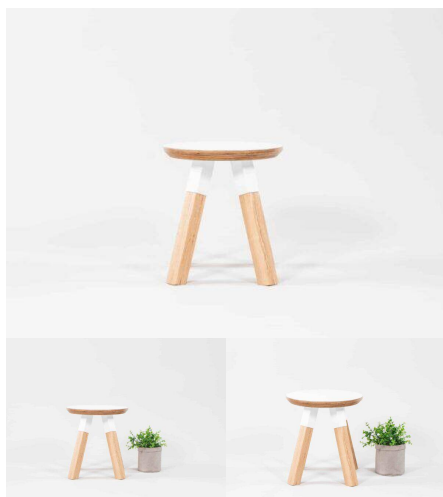

ELLIE STOOL - SQUARE

SKU: 2009

Stool - matches Work Desk Table. Powder Coated Steel plates and collars. American Ash Timber Legs. 1045 detail on seat top. Variable heights of 320mm and 285mm.

Stool Height

Product Materials:

Product Dimensions: 285Dia

Joinery Hours: 0.5

Engineering Hours: 0.5

Dispatch Hours: 0.2

Cubic Metres: 0.023

[Read More](#)

Price: \$280.00 + GST

Categories: [Seating](#), [Seating](#), [Stools](#), [Under \\$500](#)

Tag: [Stools](#)

ELLIE STOOL - ROUND

SKU: 2008

Stool - matches Work Desk Table. Powder Coated Steel plates and collars. American Ash Timber Legs. 1045 detail on seat top. Variable heights of 320mm and 285mm.