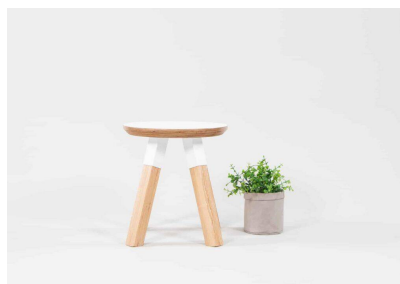

ELLIE STOOL - SQUARE

SKU: 2009

Stool - matches Work Desk Table. Powder Coated Steel plates and collars. American Ash Timber Legs. 1045 detail on seat top. Variable heights of 320mm and 285mm.

Stool Height