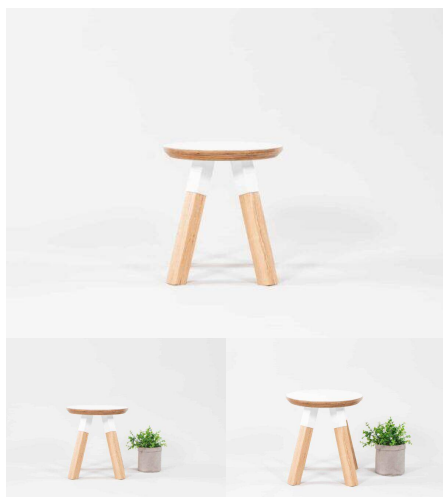

Stool - matches Work Desk Table. Powder Coated Steel plates and collars. American Ash Timber Legs. 1045 detail on seat top. Variable heights of 320mm and 285mm.

Stool Height 285H (Toddlers), 320H (Preschoolers), TBC

Product Materials:

Product Dimensions: 285Dia

Joinery Hours: 0.5

Engineering Hours: 0.5

Dispatch Hours: 0.2

Cubic Metres: 0.023

[Read More](#)

Price: \$280.00 + GST

Categories: [Seating](#), [Seating](#), [Stools](#), [Under \\$500](#)

Tag: [Stools](#)

ELLIE STOOL - ROUND

SKU: 2008

Stool - matches Work Desk Table. Powder Coated Steel plates and collars. American Ash Timber Legs. 1045 detail on seat top. Variable heights of 320mm and 285mm.

Stool Height 285H (Toddlers), 320H (Preschoolers), TBC
Seat Colour TBC, White, Maple
Powder Coated Steel Mannex White, Matt Bond Rivergum, Matt Bone White, Matt Desert Sand, Matt Scoria, Matt Storm Blue, Matt Wizard, TBC, Textura Black, Textura Charcoal, Textura Sandstone Grey, Textura Titania