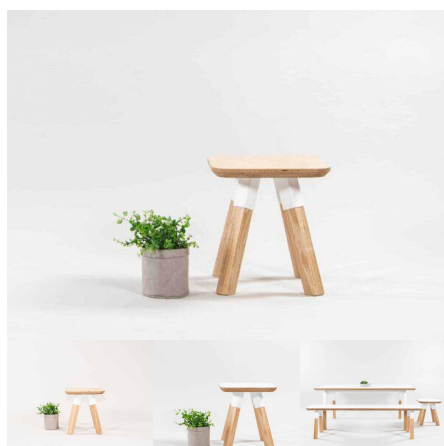

Categories: [Seating](#), [Seating](#), [Stools](#), [Under \\$500](#)

Tag: [Stools](#)

ELLIE STOOL - ROUND

SKU: 2008

Stool - matches Work Desk Table. Powder Coated Steel plates and collars. American Ash Timber Legs. 1045 detail on seat top. Variable heights of 320mm and 285mm.