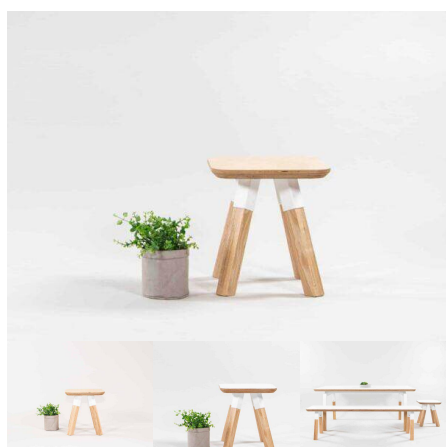

Categories: [Seating](#), [Seating](#), [Stools](#), [Under \\$500](#)

Tag: [Stools](#)

ELLIE STOOL - ROUND

SKU: 2008

Stool - matches Work Desk Table. Powder Coated Steel plates and collars. American Ash Timber Legs. 1045 detail on seat top. Variable heights of 320mm and 285mm.