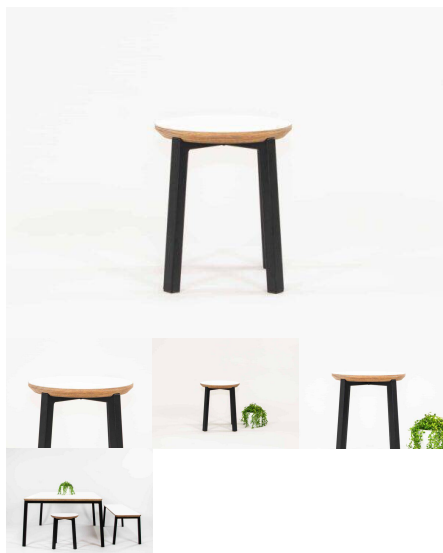

Categories: [Seating](#), [Seating](#), [Stools](#), [Under \\$500](#)

Tag: [Stools](#)

ELLIE STOOL - ROUND

SKU: 2008

Stool - matches Work Desk Table. Powder Coated Steel plates and collars. American Ash Timber Legs. 1045 detail on seat top. Variable heights of 320mm and 285mm.

Stool Height 285H (Toddlers), 320H (Preschoolers), TBC
Seat Colour TBC, White, Maple
Powder Coated Steel Mannex White, Matt Bond Rivergum, Matt Bone White, Matt Desert Sand, Matt Scoria, Matt Storm Blue, Matt Wizard, TBC, Textura Black, Textura Charcoal, Textura Sandstone Grey, Textura Titania

Categories: [Seating](#), [Seating](#), [Stools](#), [Under \\$500](#)

Tag: [Stools](#)

BEN STOOL

SKU: 2007

Stool - matches with the 1200L Ben Art Table. Powder Coated Steel frame. 10 45 edge detail on seat top. Variable heights of 320mm and 285mm