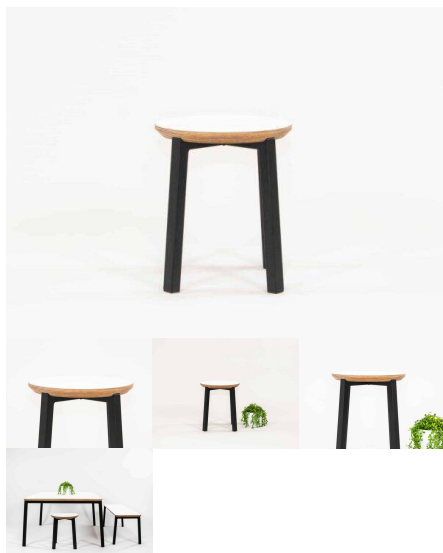

Categories: [Seating](#), [Seating](#), [Stools](#), [Under \\$500](#)

Tag: [Stools](#)

ELLIE STOOL - ROUND

SKU: 2008

Stool - matches Work Desk Table. Powder Coated Steel plates and collars. American Ash Timber Legs. 1045 detail on seat top. Variable heights of 320mm and 285mm.

Categories: [Seating](#), [Seating](#), [Stools](#), [Under \\$500](#)

Tag: [Stools](#)

BEN STOOL

SKU: 2007

Stool - matches with the 1200L Ben Art Table. Powder Coated Steel frame. 10 45 edge detail on seat top. Variable heights of 320mm and 285mm