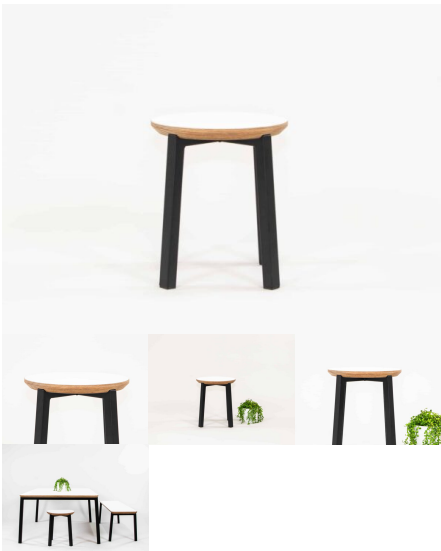

[Read More](#)

Price: \$107.00 + GST

Categories: [Seating](#), [Stools](#), [Under \\$500](#)

Tag: [Under500](#)

BEN STOOL

SKU: 2007

Stool - matches with the 1200L Ben Art Table. Powder Coated Steel frame. 10 45 edge detail on seat top. Variable heights of 320mm and 285mm