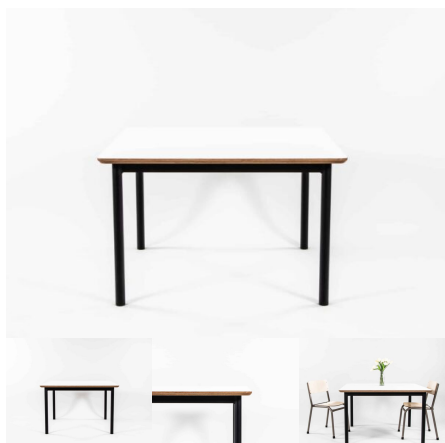

Categories: [Chairs](#), [Seating](#), [Seating](#), [Under \\$500](#)

Tags: [Chairs](#), [Under500](#)

1000 ROUND TABLE

SKU: 3003

Powder Coated Steel Frame. Futura Top with 10 45 edge detail.

Table Height 385H (Infants), 450H (Toddlers), 500H (Preschoolers), TBC

Categories: [Round](#), [Tables](#), [Tables](#), [Under \\$500](#)

Tag: [Round](#)

1000 SQUARE TABLE

SKU: 3007

Powder Coated Steel Frame. Futura Top with 10 45 edge detail.

Table Height 385H (Infants), 450H (Toddlers), 500H (Preschoolers), TBC