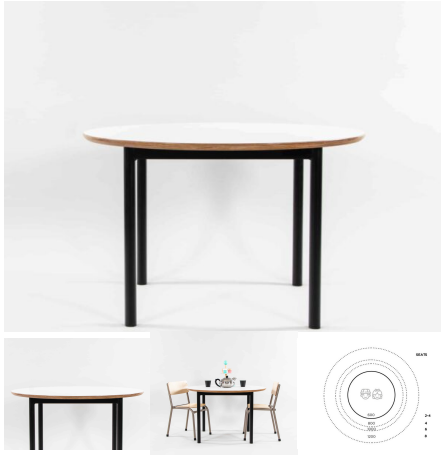

Categories: [Benches](#), [Seating](#), [Seating](#), [Under \\$500](#)

Tag: [Benches](#)

1200 ROUND TABLE

SKU: 3004

Powder Coated Steel Frame. Futura Top with 10 45 edge detail.

Table Height

385H (Infants), 450H (Toddlers), 500H (Preschoolers), TBC