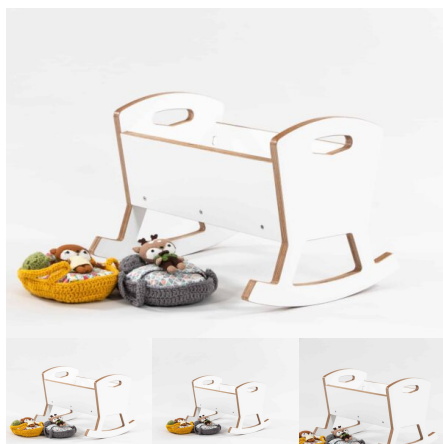

DOLLS COT

SKU: 5022

Cabinet Colour TBC, White, Maple

Product Materials:

Product Dimensions: 480L x 407W x 350H

Joinery Hours: 1

Engineering Hours:

Dispatch Hours: 0.05

Cubic Metres: 0.068

[Read More](#)

Price: $280.00 + GST

Categories: [Family Play](#), [Play and Explore](#), [Under $500](#)

Tag: [Family Play](#)