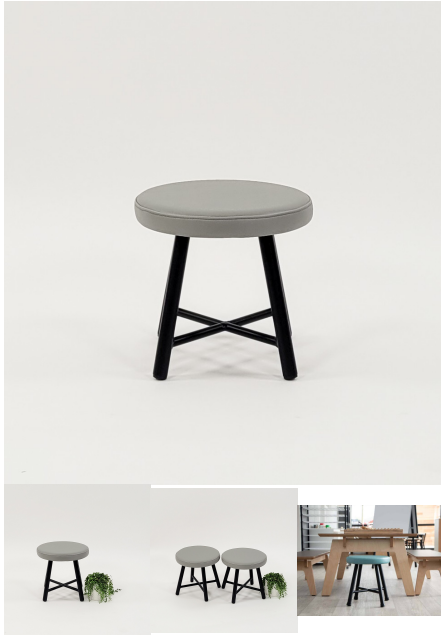

SKU: 5036

Small 3 Way Mirror - Hinged.

Product Materials:

Product Dimensions: 295W x 395H (Dim of Each Mirror)

Joinery Hours: 0.5

Engineering Hours: 0

Dispatch Hours: 0.3

Cubic Metres: .03

[Read More](#)

Price: \$269.00 + GST

Categories: [Dress Up & Mirrors](#), [Family Play](#), [Play and Explore](#), [Under \\$500](#)

Tag: [Mirrors](#)

LUNA STOOL

SKU: 2011

Stool - Powder Coated Steel Frame. Upholstered Top