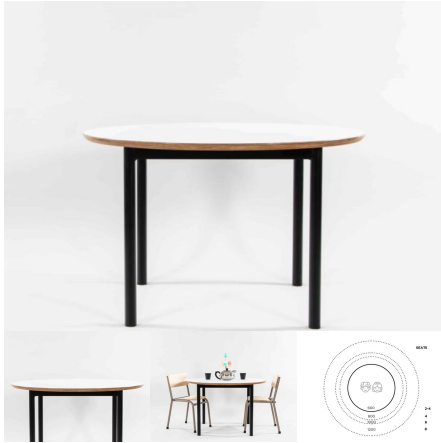

800 ROUND TABLE

SKU: 3002

Powder Coated Steel Frame. Futura Top with 10 45 edge detail.

Table Height 385H (Infants), 450H (Toddlers), 500H (Preschoolers), TBC
Table Top Colour TBC, White, Maple
Powder Coated Steel Mannex White, Matt Bond Rivergum, Matt Bone White, Matt Desert Sand, Matt Scoria, Matt Storm Blue, Matt Wizard, TBC, Textura Black, Textura Charcoal, Textura Sandstone Grey, Textura Titania

Product Materials:

Product Dimensions: 800 Diameter

Joinery Hours: 0.23

Engineering Hours: 0.5

Dispatch Hours: 0.1

Cubic Metres: 0.288

[Read More](#)

Price: $304.00 + GST

Categories: [Round](#), [Tables](#), [Tables](#), [Under $500](#)

Tag: [Round](#)