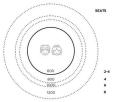

TABLES

Durable, functional and timeless designs

A table for every room, every aesthetic & every environment.

600 ROUND TABLE

SKU: 3001

Table Top Colour

TBC, White, Maple

Powder Coated Steel

Mannex White, Matt Bond Rivergum, Matt Bone White, Matt Desert Sand, Matt Scoria, Matt Storm Blue, Matt Wizard, TBC, Textura Black, Textura Charcoal, Textura Sandstone Grey, Textura Titania

Table Height

385H (Infants), 450H (Toddlers), 500H (Preschoolers), TBC

Product Materials:

Product Dimensions: 600 Diameter

Joinery Hours: 0.2

Engineering Hours: 0.5

Dispatch Hours: 0.1

Cubic Metres: 0.16

[Read More](#)

Price: $254.00 + GST

Categories: [Round](#), [Tables](#), [Tables](#), [Under $500](#)

Tags: [Round](#), [Under500](#)