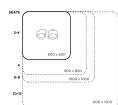

1200 SQUARE TABLE

SKU: 3008

Powder Coated Steel Frame. Futura Top with 10 45 edge detail.

Table Height 385H (Infants), 450H (Toddlers), 500H (Preschoolers), TBC

Table Top Colour TBC, White, Maple

Powder Coated Steel

Mannex White, Matt Bond Rivergum, Matt Bone White, Matt Desert Sand, Matt Scoria, Matt Storm Blue, Matt Wizard, TBC, Textura Black, Textura Charcoal, Textura Sandstone Grey, Textura Titania

Product Materials:

Product Dimensions: 1200L x 1200W

Joinery Hours: 0.25

Engineering Hours: 0.5

Dispatch Hours: 0.1

Cubic Metres: .648

[Read More](#)

Price: $432.00 + GST

Categories: [Square](#), [Tables](#), [Tables](#), [Under $500](#)

Tag: [Square](#)

CLOTHES & BAG HOOK (CHOOSE YOUR QUANTITY OF HOOK)

SKU: 6012

Coat Hooks - Priced on an individual basis. Price includes Hook Board for mounting. Engineering time is for one hook based on a tree of 10 hooks taking 10 minutes. Joinery time is for one hook board with average dimensions of 300mmx100mm.

Powder Coated Steel Mannex White, Textura Black

Cabinet Colour TBC, White, Maple

Product Materials:

Product Dimensions: 18W x 120H

Joinery Hours: 0.03

Engineering Hours: 0.02

Dispatch Hours: 0.05

Cubic Metres: .001

[Read More](#)

Price: $23.00 + GST

Categories: [Bags & Lockers](#), [Bags & Lockers](#), [Storage](#), [Storage](#), [Teachers](#), [Under $500](#)

Tag: [Teachers](#)