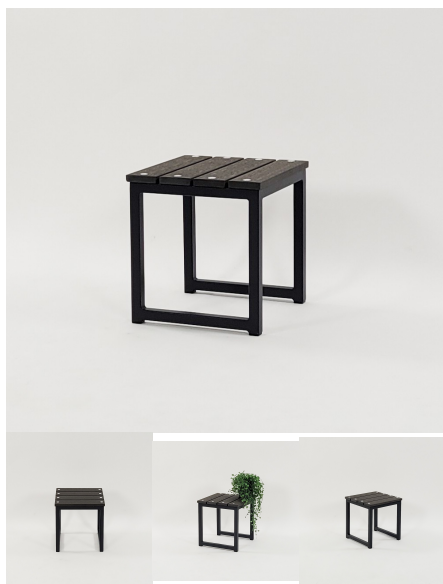

Price: \$1,159.00 + GST

Categories: [Creative](#), [Tables](#)

BBQ STOOL

SKU: 2042

Stool Height

285H (Toddlers), 320H (Preschoolers), TBC

Powder Coated Steel

Mannex White, Matt Bond Rivergum, Matt Bone White, Matt Desert Sand, Matt Scoria, Matt Storm Blue, Matt Wizard, TBC, Textura Black, Textura Charcoal