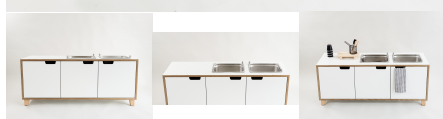

Dispatch Hours: 0.25

Cubic Metres: 0.237

[Read More](#)

Price: \$1,225.00 + GST

Categories: [Family Play](#), [Play and Explore](#), [Practical Life](#)

STOVE - INFANT & TODDLER

SKU: 5001

Cabinet Colour TBC, White, Maple