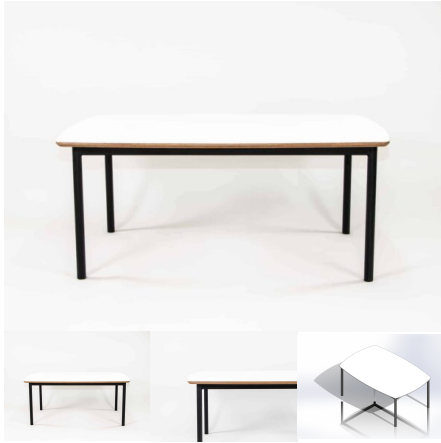

1200X600 RECTANGLE PUFFER TABLE

SKU: 3036

Powder Coated Steel Frame. Futura Top with 10 45 edge detail.

Table Height 385H (Infants), 450H (Toddlers), 500H (Preschoolers), TBC
Table Top Colour TBC, White, Maple
Powder Coated Steel Mannex White, Matt Bond Rivergum, Matt Bone White, Matt Desert Sand, Matt Scoria, Matt Storm Blue, Matt Wizard, TBC, Textura Black, Textura Charcoal

Product Materials:

Product Dimensions: 1200L x 600W

Joinery Hours: 0.3

Engineering Hours: 0.5

Dispatch Hours: 0.1

Cubic Metres: 0.324

[Read More](#)

Price: $355.00 + GST

Categories: [Rectangle](#), [Tables](#)

Tag: [Creative](#)