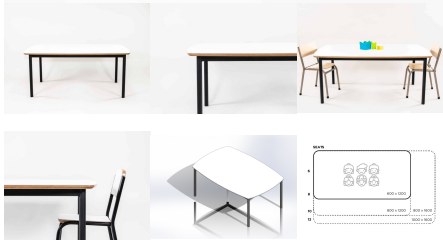

Tag: [Creative](#)

1200 KIDNEY TABLE

SKU: 3019

Powder Coated Steel Frame. Futura Top with 10 45 edge detail.

Table Height 385H (Infants), 450H (Toddlers), 500H (Preschoolers), TBC

Table Top Colour TBC, White, Maple