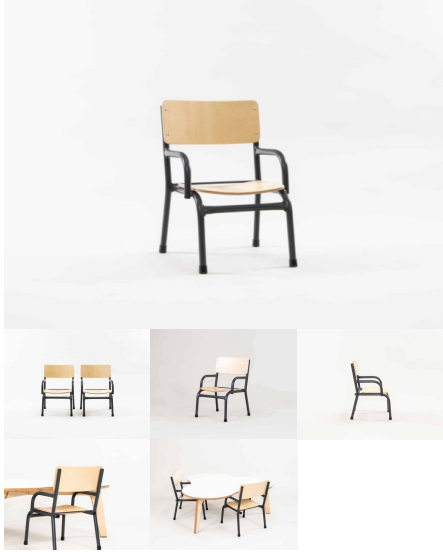

CHAIR WITH ARMS

SKU: 2001

Chair Height

220H (Infants), 285H (Toddlers), TBC

Powder Coated Steel

Mannex White, Matt Bond Rivergum, Matt Bone White, Matt Desert Sand, Matt Scoria, Matt Storm Blue, Matt Wizard, TBC, Textura Black, Textura Charcoal, Textura Sandstone Grey, Textura Titania

Product Materials:

Product Dimensions:

Joinery Hours: 0.08

Engineering Hours: 0.13

Dispatch Hours: 0.13

Cubic Metres: .03

[Read More](#)

Price: $111.00 + GST

Categories: [Chairs](#), [Seating](#), [Seating](#), [Under $500](#)

Tag: [Chairs](#)