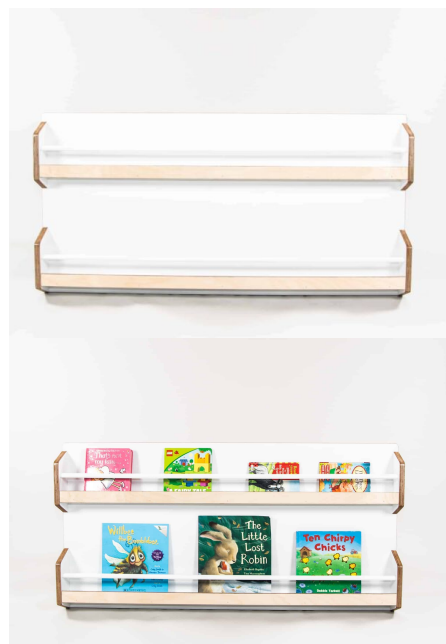

WALL MOUNTED BOOK SHELF 1600L

SKU: 4003

Wall Mounted two tier book shelf. Futura with Dowel support rails

Powder Coated Steel

Mannex White, Matt Bond Rivergum, Matt Bone White, Matt Desert Sand, Matt Scoria, Matt Storm Blue, Matt Wizard, TBC, Textura Black, Textura Charcoal, Textura Sandstone Grey, Textura Titania

Cabinet Colour

TBC, White, Maple

Product Materials:

Product Dimensions: 1600L x 120W x 600H

Joinery Hours: .75

Engineering Hours: .1

Dispatch Hours: 0.1

Cubic Metres: .115

[Read More](#)

Price: $461.00 + GST

Categories: [Book + Puzzle](#), [Storage](#), [Storage](#), [Under $500](#)

Tag: [Book + Puzzle](#)