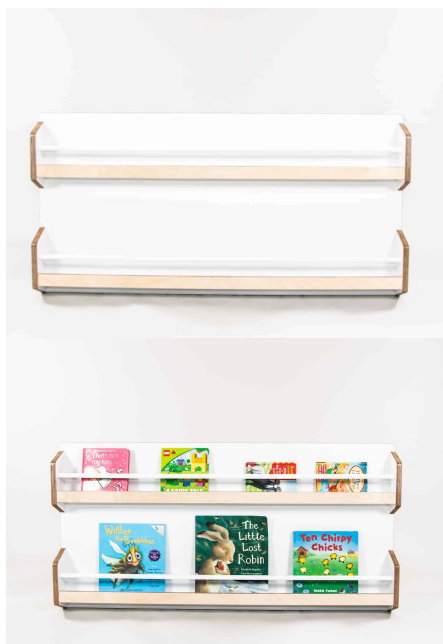

Categories: [Changing](#), [Teachers](#), [Under \\$500](#)

Tag: [Teachers](#)

WALL MOUNTED BOOK SHELF 1200L

SKU: 4002

Wall Mounted two tier book shelf. Futura with Dowel support rails

Powder Coated Steel

Mannex White, Matt Bond Rivergum, Matt Bone White, Matt Desert Sand, Matt Scoria, Matt Storm Blue, Matt Wizard, TBC, Textura Black, Textura Charcoal, Textura Sandstone Grey, Textura Titania