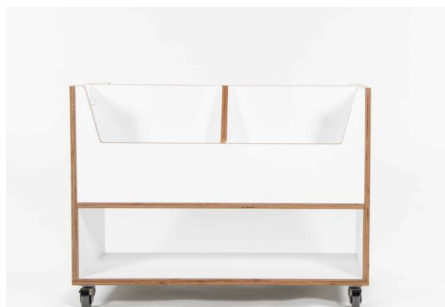

BOOK STORAGE 600H

SKU: 4005

Book Storage with Shelf. Timber feet, Wheels and Plinth options available.

Cabinet Colour TBC, White, Maple
Base Options Feet, Plinth, TBC, Wheels

Product Materials:

Product Dimensions: 800L x 395W x 600H

Joinery Hours: 1.25

Engineering Hours: 0

Dispatch Hours: 0.15

Cubic Metres: .189

[Read More](#)

Price: $617.00 + GST

Categories: [Book + Puzzle](#), [Storage](#)

Tag: [Book + Puzzle](#)