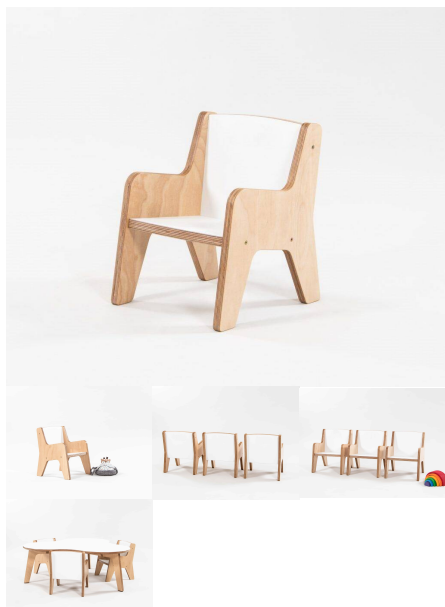

Stool Height

220H (Infants), 285H (Toddlers), 320H (Preschoolers), TBC

Product Materials:

Product Dimensions: 270dia

Joinery Hours: 0.1

Engineering Hours: 0.25

Dispatch Hours: 0.07

Cubic Metres: 0.02

[Read More](#)

Price: \$112.00 + GST

Categories: [Seating](#), [Stools](#), [Under \\$500](#)

Tag: [Under500](#)

LITTLE PLY CHAIR

SKU: 2005

18mm Futura/Eco Spectrum - This chair was used for BS Papamoa Plaza