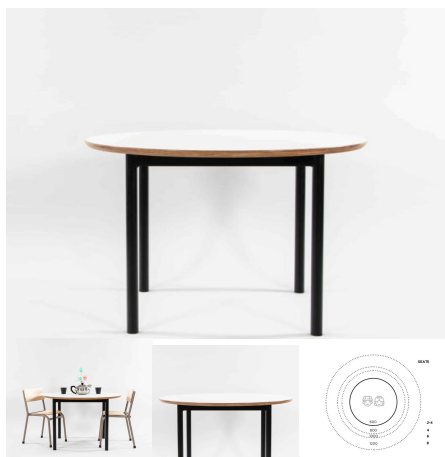

Categories: [Chairs](#), [Seating](#), [Seating](#), [Under \\$500](#)

Tags: [Chairs](#), [Under500](#)

1000 ROUND TABLE

SKU: 3003

Powder Coated Steel Frame. Futura Top with 10 45 edge detail.

Table Height 385H (Infants), 450H (Toddlers), 500H (Preschoolers), TBC