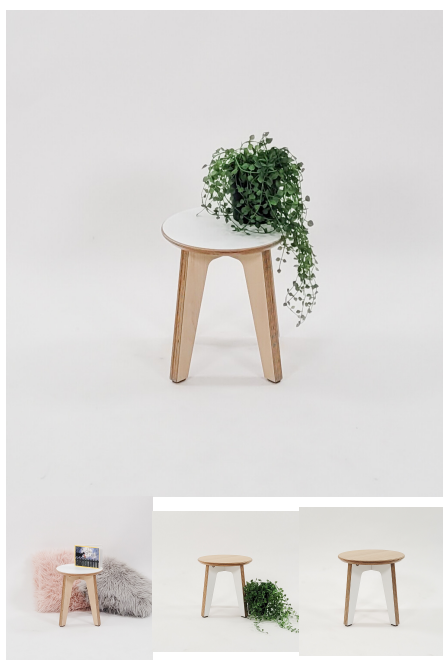

MILLIE STOOL

SKU: 2038

Stool Height 285H (Toddlers), 320H (Preschoolers), TBC

Seat Colour TBC, White, Maple

Legs Colour White, Maple, TBC

Product Materials:

Product Dimensions: 285 Diameter

Joinery Hours: 0.50

Engineering Hours:

Dispatch Hours: .10

Cubic Metres: 0.02

[Read More](#)

Price: $195.00 + GST

Categories: [Seating](#), [Stools](#)