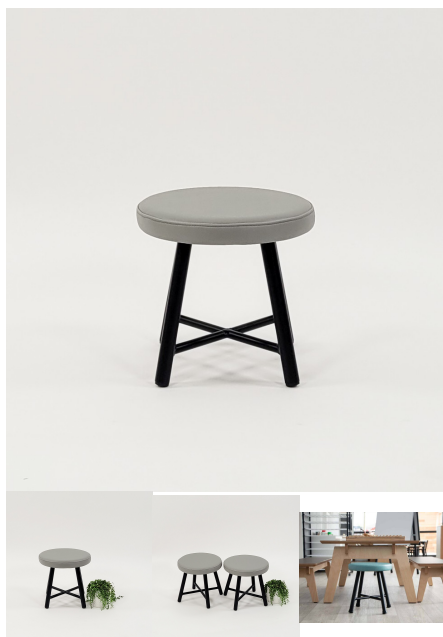

Categories: [Bench Seats](#), [Benches](#), [Seating](#), [Storage](#)

Tag: [Benches](#)

LUNA STOOL

SKU: 2011

Stool - Powder Coated Steel Frame. Upholstered Top

Upholstery Colour Army, Cobalt, Ether, Gunmetal, Mustard, Saddle, Stone, TBC, Tussock
Stool Height 285H (Toddlers), 320H (Preschoolers), TBC
Powder Coated Steel Mannex White, Matt Bond Rivergum, Matt Bone White, Matt Desert Sand, Matt Scoria, Matt Storm Blue, Matt Wizard, TBC, Textura Black, Textura Charcoal, Textura Sandstone Grey, Textura Titania