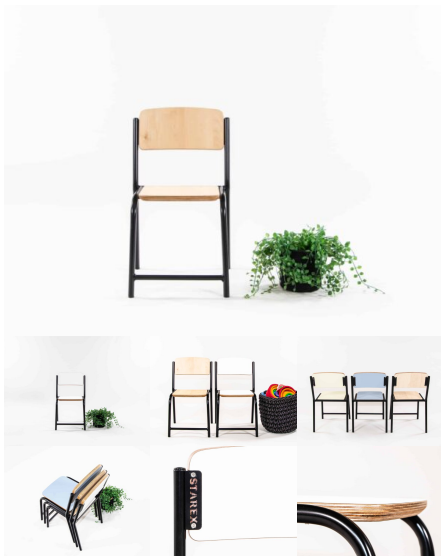

Categories: [Chairs](#), [Seating](#), [Seating](#), [Under \\$500](#)

Tags: [Chairs](#), [Under500](#)

1000 ROUND TABLE

SKU: 3003

Powder Coated Steel Frame. Futura Top with 10 45 edge detail.

Table Height 385H (Infants), 450H (Toddlers), 500H (Preschoolers), TBC