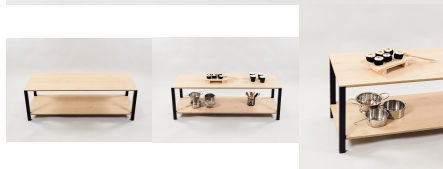

STEEL 2 TIERED SHELF

SKU: 4049

Cabinet Colour

TBC, White, Maple

Powder Coated Steel

Mannex White, Matt Bond Rivergum, Matt Bone White, Matt Desert Sand, Matt Scoria, Matt Storm Blue, Matt Wizard, TBC, Textura Black, Textura Charcoal

Base Options

Feet, TBC, Wheels

Product Materials: 18mm Futura, Powder Coated Steel

Product Dimensions: 1200L x 395W x 400H

Joinery Hours: 0.3

Engineering Hours: 0.4

Dispatch Hours: 0.1

Cubic Metres: 0.189

[Read More](#)

Price: $438.00 + GST

Categories: [Storage](#), [Storage](#), [Tiered Shelving](#), [Under $500](#)

Tag: [Tiered Shelving](#)

FRIDGE - PRESCHOOL

SKU: 5006

Family Play Single Fridge. Timber feet, wheels or plinth variants available.

Cabinet Colour

TBC, White, Maple

Door/Panel Front Colour

TBC, White, Maple

Base Options

Feet, Plinth, TBC, Wheels

Product Materials:

Product Dimensions: 395L x 395W x 600H

Joinery Hours: 0.75

Engineering Hours: 0

Dispatch Hours: 0.2

Cubic Metres: .093

[Read More](#)

Price: $421.00 + GST

Categories: [Family Play](#), [Family Play](#), [Play and Explore](#), [Under $500](#)

Tag: [Family Play](#)