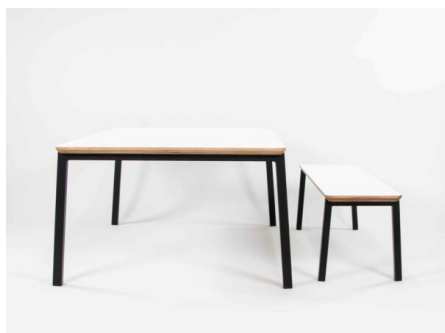

BEN TABLE AND BENCH SEATS (SET)

SKU: N/A

Product Materials:

Product Dimensions:

Joinery Hours:

Engineering Hours:

Dispatch Hours:

Cubic Metres:

[Read More](#)

Price: $1,184.00 + GST

Categories: [Sets](#), [Table & Seating](#)