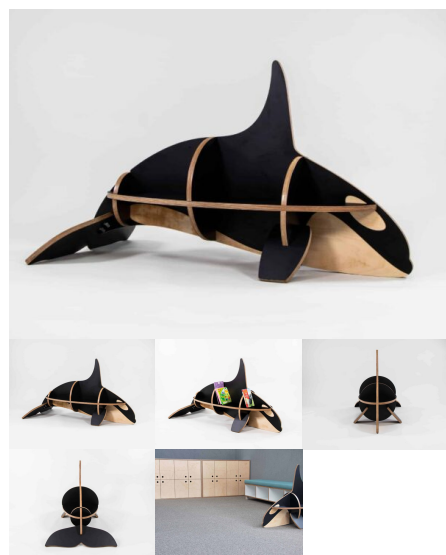

MAKI (BOOKSHELF)

SKU: 4009

Orca Book Storage Unit

Product Materials:

Product Dimensions: 1280L x 705H x 655W

Joinery Hours: 1

Engineering Hours: 0

Dispatch Hours: 0.35

Cubic Metres: .59

[Read More](#)

Price: $499.00 + GST

Categories: [Book + Puzzle](#), [Storage](#), [Storage](#), [Under $500](#)

Tag: [Book + Puzzle](#)