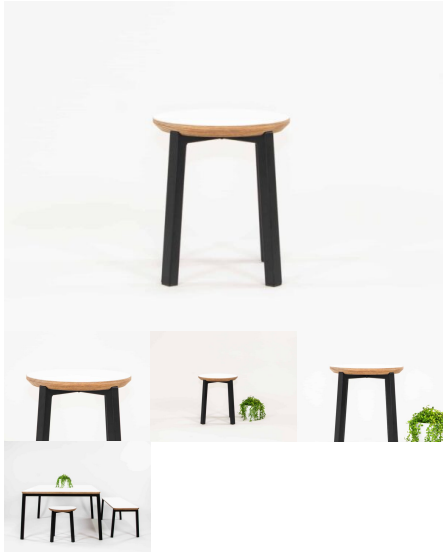

Price: \$107.00 + GST

Categories: [Seating](#), [Stools](#), [Under \\$500](#)

Tag: [Under500](#)

BEN STOOL

SKU: 2007

Stool - matches with the 1200L Ben Art Table. Powder Coated Steel frame. 10 45 edge detail on seat top. Variable heights of 320mm and 285mm