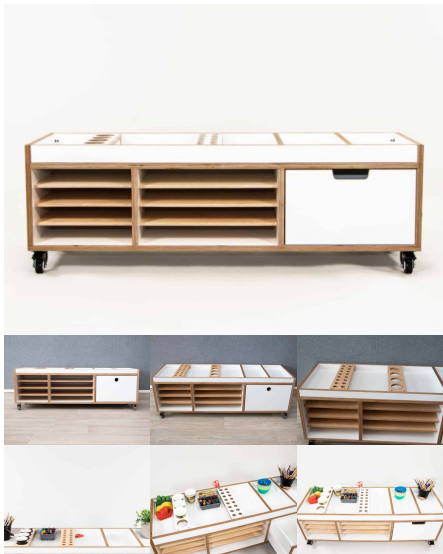

ART STORAGE - INFANT & TODDLERS

SKU: 5042

Small Art Unit with top tray, removable utensil holders, single drawer and removable plywood shelves. Timber feet, Wheels and Plinth options available. Height needs changing to 500? As per discussion.

Cabinet Colour TBC, White, Maple
Drawer/Door Colour TBC, White, Maple
Base Options Feet, Plinth, TBC, Wheels

Product Materials:

Product Dimensions: 1200L x 395W x 500H

Joinery Hours: 2

Engineering Hours: 0

Dispatch Hours: 0.25

Cubic Metres: .237

[Read More](#)

Price: $1,025.00 + GST

Categories: [Art](#), [Play and Explore](#)

Tag: [Art](#)