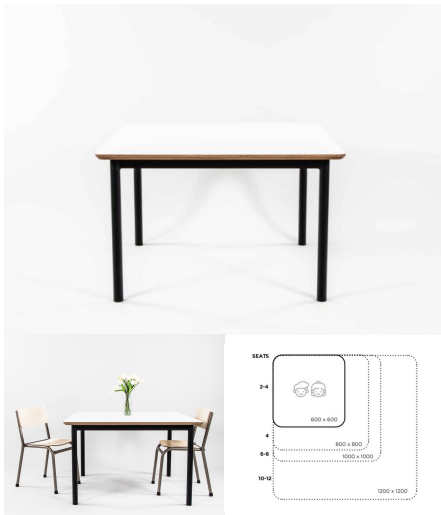

800 SQUARE TABLE

SKU: 3006

Powder Coated Steel Frame. Futura Top with 10 45 edge detail.

Table Height 385H (Infants), 450H (Toddlers), 500H (Preschoolers), TBC
Table Top Colour TBC, White, Maple
Powder Coated Steel Mannex White, Matt Bond Rivergum, Matt Bone White, Matt Desert Sand, Matt Scoria, Matt Storm Blue, Matt Wizard, TBC, Textura Black, Textura Charcoal, Textura Sandstone Grey, Textura Titania

Product Materials:

Product Dimensions: 800sq

Joinery Hours: 0.23

Engineering Hours: 0.5

Dispatch Hours: 0.1

Cubic Metres: 0.288

[Read More](#)

Price: $304.00 + GST

Categories: [Square](#), [Tables](#), [Under $500](#)

Tag: [Square](#)