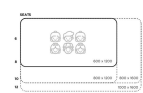

1200X600 RECTANGLE PUFFER TABLE

SKU: 3036

Powder Coated Steel Frame. Futura Top with 10 45 edge detail.

Table Height 385H (Infants), 450H (Toddlers), 500H (Preschoolers), TBC
Table Top Colour TBC, White, Maple
Powder Coated Steel Mannex White, Matt Bond Rivergum, Matt Bone White, Matt Desert Sand, Matt Scoria, Matt Storm Blue, Matt Wizard, TBC, Textura Black, Textura Charcoal

Product Materials:

Product Dimensions: 1200L x 600W

Joinery Hours: 0.3

Engineering Hours: 0.5

Dispatch Hours: 0.1

Cubic Metres: 0.324

[Read More](#)

Price: $355.00 + GST

Categories: [Rectangle](#), [Tables](#)

Tag: [Creative](#)

1200 TRAPEZOID TABLE

SKU: 3021

Powder Coated Steel Frame. Futura Top with 10 45 edge detail.

Table Height 385H (Infants), 450H (Toddlers), 500H (Preschoolers), TBC
Table Top Colour TBC, White, Maple
Powder Coated Steel Mannex White, Matt Bond Rivergum, Matt Bone White, Matt Desert Sand, Matt Scoria, Matt Storm Blue, Matt Wizard, TBC, Textura Black, Textura Charcoal, Textura Sandstone Grey, Textura Titania

Product Materials:

Product Dimensions: 1200L x 560W

Joinery Hours: 0.25

Engineering Hours: 0.66

Dispatch Hours: 0.1

Cubic Metres: 0.30

[Read More](#)

Price: $366.00 + GST

Categories: [Creative](#), [Tables](#), [Tables](#), [Under $500](#)

Tag: [Creative](#)