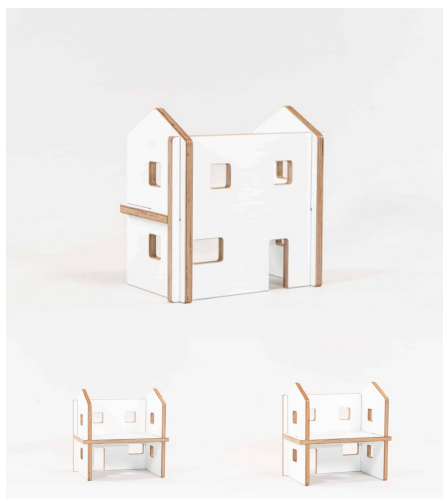

DOLLS HOUSE

SKU: 5020

Cabinet Colour Denim, Saffron, Taupe Grey, TBC, Wasabi, White, Maple

Product Materials:

Product Dimensions: 395L x 250W x 395H

Joinery Hours: 0.25

Engineering Hours:

Dispatch Hours: 0.1

Cubic Metres: 0.01

[Read More](#)

Price: $100.00 + GST

Categories: [Family Play](#), [Family Play](#), [Play and Explore](#), [Under $500](#)

Tag: [Family Play](#)