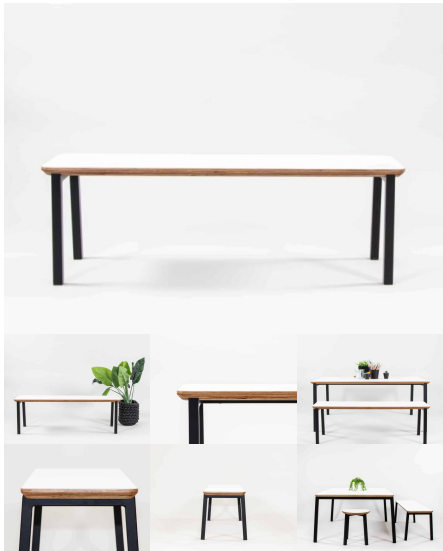

Product Materials:

Product Dimensions: 285 Diameter

Joinery Hours: 0.16

Engineering Hours: 0.5

Dispatch Hours: 0.1

Cubic Metres: 0.023

[Read More](#)

Price: \$196.00 + GST

Categories: [Seating](#), [Seating](#), [Stools](#), [Under \\$500](#)

Tag: [Stools](#)

BEN BENCH SEAT

SKU: 2017

Bench Seat - matches with the 1200L Ben Art Table. Powder Coated Steel frame. 10 45 edge detail on seat top. Variable heights of 320mm and 285mm