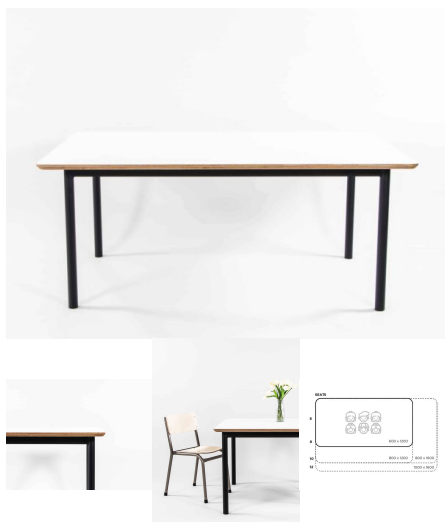

1200X600 RECTANGLE TABLE

SKU: 3009

Powder Coated Steel Frame. Futura Top with 10 45 edge detail.

Table Top Colour TBC, White, Maple

Powder Coated Steel Mannex White, Matt Bond Rivergum, Matt Bone White, Matt Desert Sand, Matt Scoria, Matt Storm Blue, Matt Wizard, TBC, Textura Black, Textura Charcoal, Textura Sandstone Grey, Textura Titania

Table Height 385H (Infants), 450H (Toddlers), 500H (Preschoolers), TBC

Product Materials:

Product Dimensions: 1200L x 600W

Joinery Hours: 0.2

Engineering Hours: 0.5

Dispatch Hours: 0.1

Cubic Metres: 0.324

[Read More](#)

Price: $355.00 + GST

Categories: [Rectangle](#), [Tables](#), [Tables](#), [Under $500](#)

Tag: [Rectangle](#)