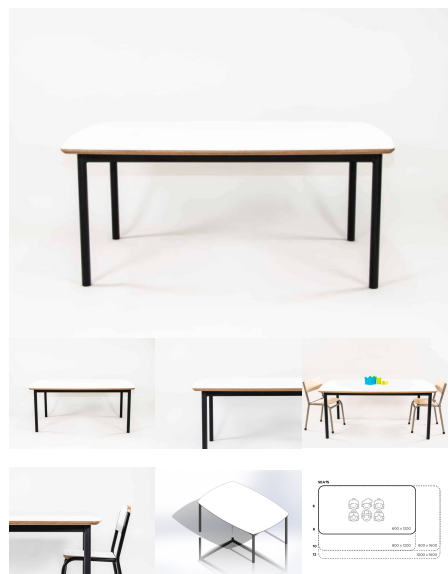

1200X800 RECTANGLE PUFFER TABLE

SKU: 3018

Powder Coated Steel Frame. Futura Top with 10 45 edge detail.

Table Height 385H (Infants), 450H (Toddlers), 500H (Preschoolers), TBC

Table Top Colour TBC, White, Maple

Powder Coated Steel Mannex White, Matt Bond Rivergum, Matt Bone White, Matt Desert Sand, Matt Scoria, Matt Storm Blue, Matt Wizard, TBC, Textura Black, Textura Charcoal, Textura Sandstone Grey, Textura Titania

Product Materials:

Product Dimensions: 1200L x 800W

Joinery Hours: 0.3

Engineering Hours: 0.5

Dispatch Hours: 0.1

Cubic Metres: .432

[Read More](#)

Price: $407.00 + GST

Categories: [Rectangle](#), [Tables](#), [Tables](#), [Under $500](#)

Tag: [Creative](#)