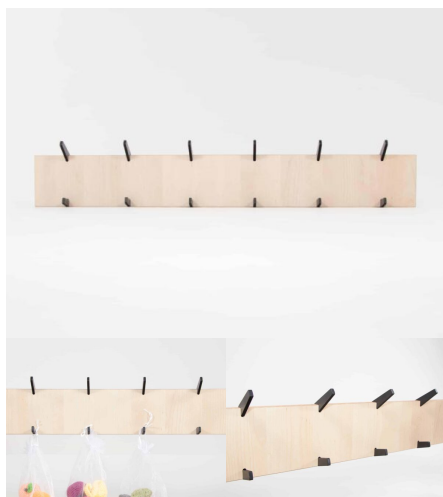

Tag: [Cabinets](#)

CLOTHES & BAG HOOK (CHOOSE YOUR QUANTITY OF HOOK)

SKU: 6012

Coat Hooks - Priced on an individual basis. Price includes Hook Board for mounting. Engineering time is for one hook based on a tree of 10 hooks taking 10 minutes. Joinery time is for one hook board with average dimensions of 300mmx100mm.