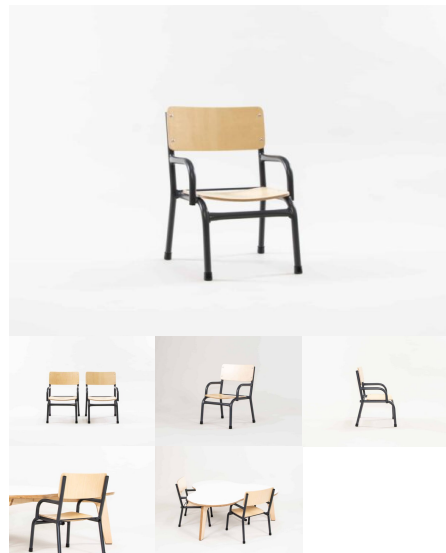

CHAIR WITH ARMS

SKU: 2001

Chair Height 220H (Infants), 285H (Toddlers), TBC

Powder Coated Steel Mannex White, Matt Bond Rivergum, Matt Bone White, Matt Desert Sand, Matt Scoria, Matt Storm Blue, Matt Wizard, TBC, Textura Black, Textura Charcoal, Textura Sandstone Grey, Textura Titania

Product Materials:

Product Dimensions:

Joinery Hours: 0.08

Engineering Hours: 0.13

Dispatch Hours: 0.13

Cubic Metres: .03

[Read More](#)

Price: $111.00 + GST

Categories: [Chairs](#), [Seating](#), [Seating, Under $500](#)

Tag: [Chairs](#)