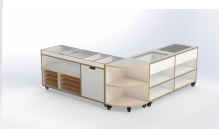

Joinery Hours: 1.33

Engineering Hours: 0

Dispatch Hours: 0.1

Cubic Metres: 0.08

[Read More](#)

Price: \$485.00 + GST

Category: [Multi Shelving](#)

TIERED MULTI STORAGE