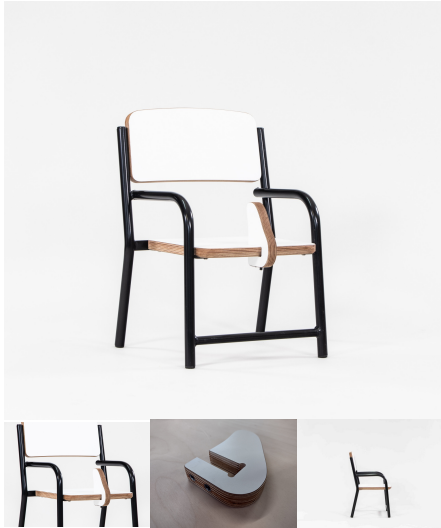

Categories: [Chairs](#), [Seating](#), [Seating, Under \\$500](#)

Tag: [Chairs](#)

CHARLIE CHAIR WITH POMMEL

SKU: 2040

Stacking Chair with arms offered in 2 seat height variants (285H and 220H). Also available with a removable support pole. Powder Coated Steel Frame with 18mm Futura Seat and Back