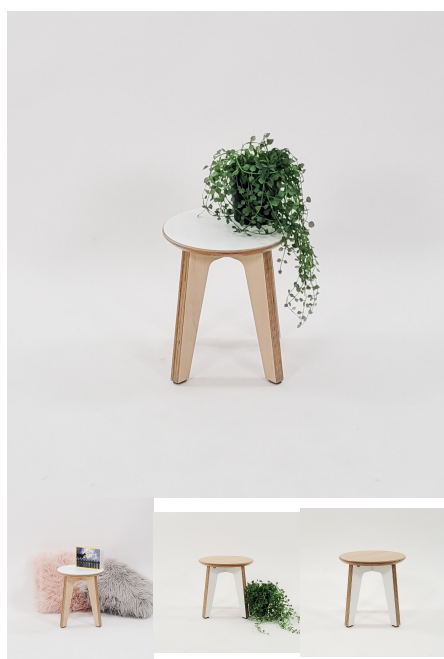

MILLIE STOOL

SKU: 2038

Stool Height 285H (Toddlers), 320H (Preschoolers), TBC

Seat Colour TBC, White, Maple

Legs Colour White, Maple, TBC

Product Materials:

Product Dimensions: 285 Diameter

Joinery Hours: 0.50

Engineering Hours:

Dispatch Hours: .10

Cubic Metres: 0.02

[Read More](#)

Price: $195.00 + GST

Categories: [Seating](#), [Stools](#)