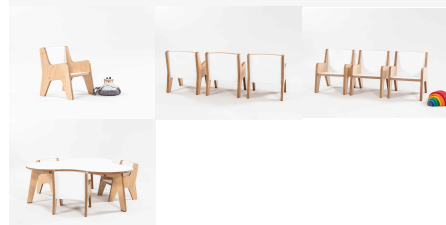

Tags: [Benches](#), [Under500](#)

LITTLE PLY CHAIR

SKU: 2005

18mm Futura/Eco Spectrum - This chair was used for BS Papamoa Plaza

Product Materials:

Product Dimensions: 276L x 298W x 353H

Joinery Hours: 0.5

Engineering Hours:

Dispatch Hours: 0.05

Cubic Metres: 0.029

[Read More](#)

Price: \$181.00 + GST

Categories: [Chairs](#), [Seating](#), [Seating](#), [Under \\$500](#)

Tags: [Chairs](#), [Under500](#)

TABLES

Durable, functional and timeless designs