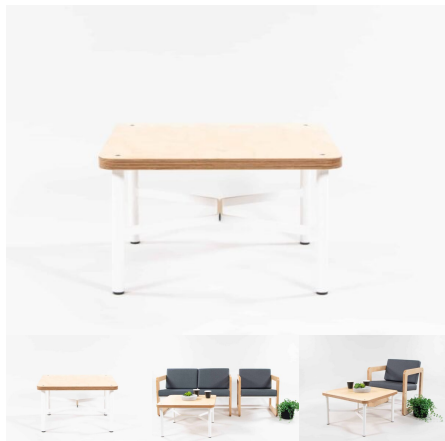

ALBY TABLE

SKU: 3022

Table Top Colour

TBC, White, Maple

Powder Coated Steel

Mannex White, Matt Bond Rivergum, Matt Bone White, Matt Desert Sand, Matt Scoria, Matt Storm Blue, Matt Wizard, TBC, Textura Black, Textura Charcoal, Textura Sandstone Grey, Textura Titania

Product Materials:

Product Dimensions: 500L x 500W x 300H

Joinery Hours: .19

Engineering Hours: 0.75

Dispatch Hours: 0.2

Cubic Metres: .075

[Read More](#)

Price: $273.00 + GST

Categories: [Tables](#), [Tables](#), [Under $500](#)

Tag: [Creative](#)