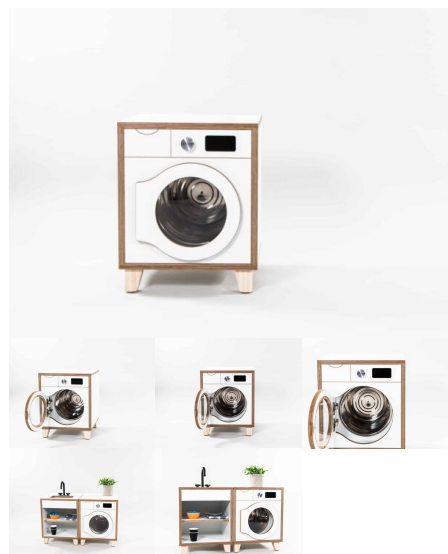

WASHING MACHINE - INFANT & TODDLER

SKU: 5007

Family Play Single Washing Machine Timber feet, wheels or plinth variants available.

Cabinet Colour TBC, White, Maple
Door/Panel Front Colour TBC, White, Maple
Base Options Feet, Plinth, TBC, Wheels

Product Materials:
Product Dimensions: 395L x 395W x 500H
Joinery Hours: 1
Engineering Hours: 0
Dispatch Hours: 0.25
Cubic Metres: .078

[Read More](#)

Price: $494.00 + GST

Categories: [Family Play](#), [Family Play](#), [Play and Explore](#), [Under $500](#)

Tag: [Family Play](#)