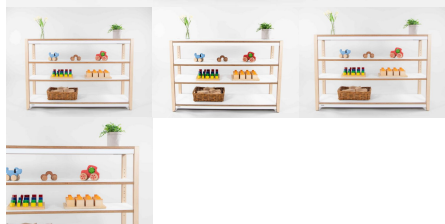

3 TIERED SHELF

SKU: 4030

Fixed Shelf top and bottom with 1 x Adjustable shelf. For timing on this bear in mind that legs can be stock produced i.e. saw set up for the angle cut on legs can be done once for say x5-10 units at a time.

Cabinet Colour TBC, White, Maple

Product Materials:

Product Dimensions: 1200L x 395W x 600H

Joinery Hours: 1.75

Engineering Hours: 0

Dispatch Hours: 0.1

Cubic Metres: .28

[Read More](#)

Price: $719.00 + GST

Categories: [Storage](#), [Tiered Shelving](#)

Tag: [Tiered Shelving](#)

4 TIERED SHELF

SKU: 4031

Fixed Shelf top and bottom with 2 x Adjustable shelf. For timing on this bear in mind that legs can be stock produced i.e. saw set up for the angle cut on legs can be done once for say x5-10 units at a time.

Cabinet Colour TBC, White, Maple

Product Materials:

Product Dimensions: 1200L x 395W x 800H

Joinery Hours: 1.8

Engineering Hours: 0

Dispatch Hours: 0.1

Cubic Metres: .379

[Read More](#)

Price: $798.00 + GST

Categories: [Storage](#), [Tiered Shelving](#)

Tag: [Tiered Shelving](#)