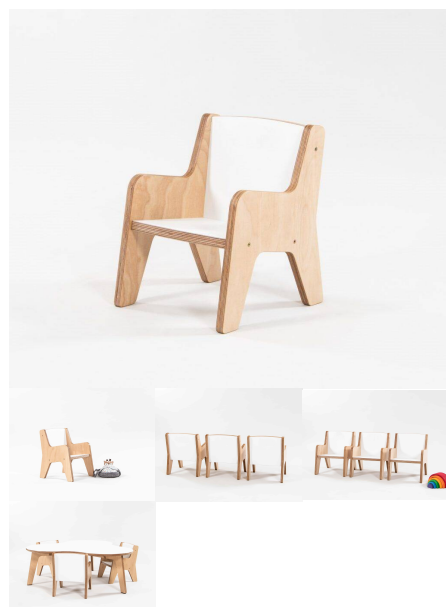

Tags: [Benches](#), [Under500](#)

LITTLE PLY CHAIR

SKU: 2005

18mm Futura/Eco Spectrum - This chair was used for BS Papamoa Plaza

Product Materials:

Product Dimensions: 276L x 298W x 353H

Joinery Hours: 0.5

Engineering Hours: