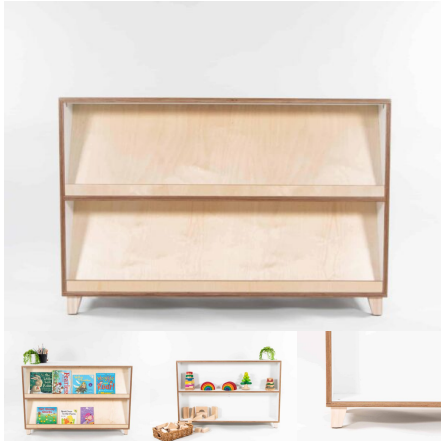

BOOK & PUZZLE STORAGE 1200L

SKU: 4007

Book Storage with Angled Shelf Book Display and Storage on Back. Timber feet, Wheels and Plinth options available.

Cabinet Colour TBC, White, Maple
Base Options Feet, Plinth, TBC, Wheels

Product Materials:
Product Dimensions: 1200L x 395W x 800H
Joinery Hours: 2
Engineering Hours: 0
Dispatch Hours: 0.15
Cubic Metres: 0.38

[Read More](#)

Price: $1,025.00 + GST

Categories: [Book + Puzzle](#), [Storage](#)

Tag: [Book + Puzzle](#)