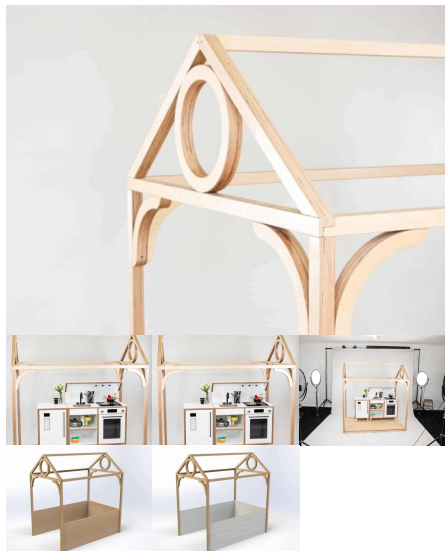

FAMILY PLAY HOUSE SMALL

SKU: 5033

Small Family Playhouse with Platform. Options may include braked wheels and drop in squab. Assembly: Pieces prepped, sealed lacquered, then assembled. Screw assembly. Platform cams with brackets fixing to house frame uprights.

Cabinet Colour TBC, White, Maple

Product Materials:

Product Dimensions: 1500L x 1000W x 1600H

Joinery Hours: 3

Engineering Hours: 1

Dispatch Hours: 0.25

Cubic Metres: 2.4

[Read More](#)

Price: $1,809.00 + GST

Categories: [Houses](#), [Play and Explore](#)

Tag: [Family Play](#)