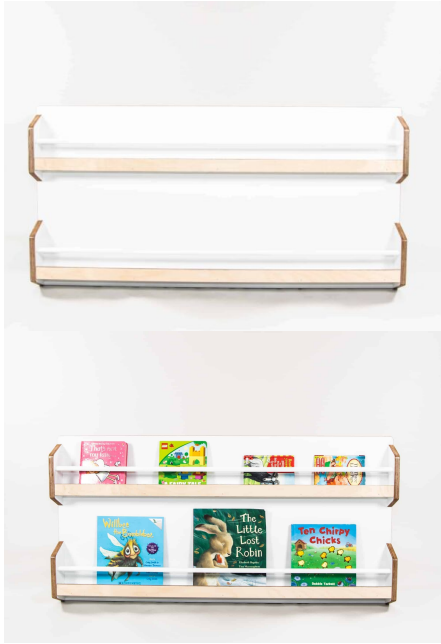

WALL MOUNTED BOOK SHELF 1200L

SKU: 4002

Wall Mounted two tier book shelf. Futura with Dowel support rails

Powder Coated Steel

Mannex White, Matt Bond Rivergum, Matt Bone White, Matt Desert Sand, Matt Scoria, Matt Storm Blue, Matt Wizard, TBC, Textura Black, Textura Charcoal, Textura Sandstone Grey, Textura Titania

Cabinet Colour

TBC, White, Maple

Product Materials:

Product Dimensions: 1200L x 120W x 600H

Joinery Hours: 0.75

Engineering Hours: .1

Dispatch Hours: 0.1

Cubic Metres: .086

[Read More](#)

Price: $375.00 + GST

Categories: [Book + Puzzle](#), [Storage](#), [Storage](#), [Under $500](#)

Tag: [Book + Puzzle](#)