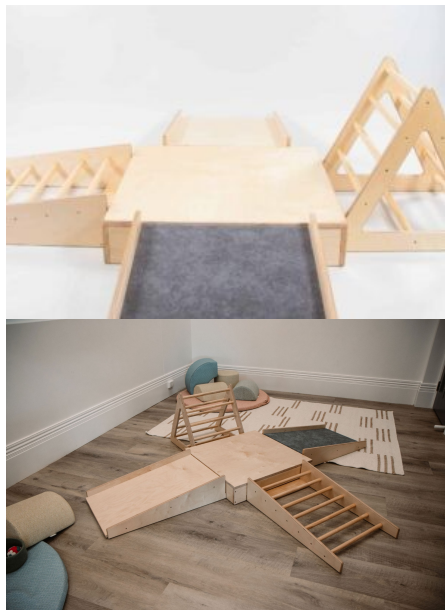

BABY FIRST CRAWLING RAMP 5 PIECE (SET)

SKU: N/A

Product Materials:

Product Dimensions:

Joinery Hours:

Engineering Hours:

Dispatch Hours:

Cubic Metres:

[Read More](#)

Price: $1,854.00 + GST

Categories: [Babyfirst](#), [Babyfirst](#), [Family Play](#), [Sets](#)