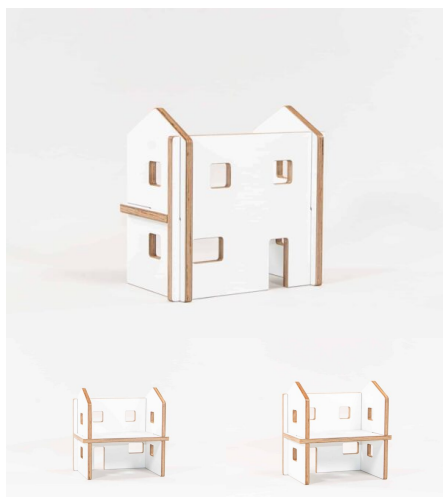

DOLLS HOUSE

SKU: 5020

Cabinet Colour

Denim, Saffron, Taupe Grey, TBC, Wasabi, White, Maple

Product Materials:

Product Dimensions: 395L x 250W x 395H

Joinery Hours: 0.25

Engineering Hours:

Dispatch Hours: 0.1

Cubic Metres: 0.01

[Read More](#)

Price: $100.00 + GST

Categories: [Family Play](#), [Family Play](#), [Play and Explore](#), [Under $500](#)

Tag: [Family Play](#)