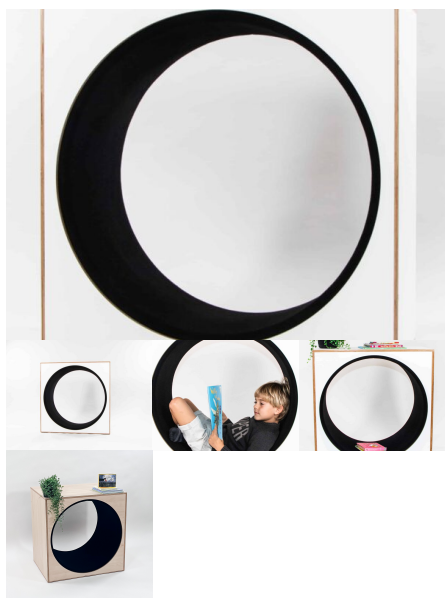

TUNNEL SEAT

SKU: 2020

Tunnel Seat - Futura with upholstered MDF/Plywood Ribbed Structure

Cabinet Colour TBC, White, Maple

Product Materials:

Product Dimensions: 795L x 395D x 800H

Joinery Hours: 2

Engineering Hours: 0

Dispatch Hours: 0.85

Cubic Metres: .25

[Read More](#)

Price: $1,131.00 + GST

Categories: [Benches](#), [Seating](#)

Tag: [Benches](#)