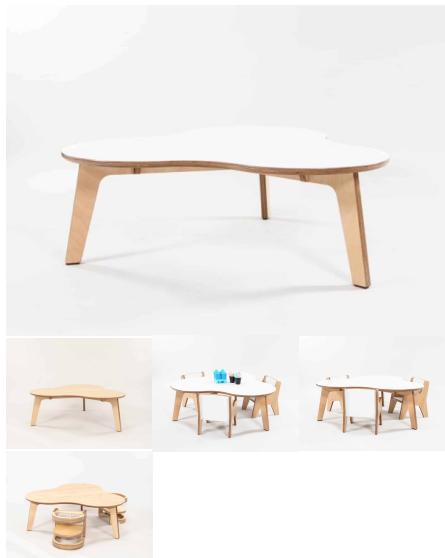

3POD TABLE

SKU: 3013

18mm Futura Top and 24mm Futura/Eco Spectrum Legs

Table Top Colour TBC, White, Maple

Product Materials:

Product Dimensions: 960L x 900W x 340H

Joinery Hours: 1

Engineering Hours: 0

Dispatch Hours: 0.1

Cubic Metres: .29

[Read More](#)

Price: $459.00 + GST

Categories: [Creative](#), [Tables](#), [Tables](#), [Under $500](#)

Tag: [Creative](#)