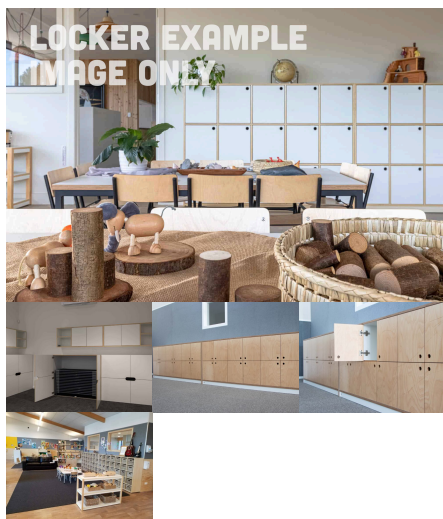

LOCKERS

SKU: 6013

Collage of Images and perhaps online questionnaire on website for customers to create a POA

Cabinet Colour TBC

Product Materials: TBC

Product Dimensions: TBC

Joinery Hours: TBC

Engineering Hours: TBC

Dispatch Hours: TBC

Cubic Metres: TBC

[Read More](#)

Price:

Categories: [Bags & Lockers](#), [Bags & Lockers](#), [Staffroom](#), [Storage](#), [Teachers](#)

Tag: [Teachers](#)