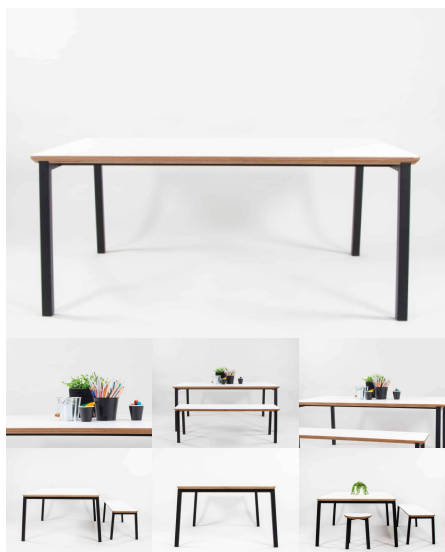

Categories: [Rectangle](#), [Tables](#)

Tag: [Art](#)

BEN TABLE

SKU: 3023

Table - matches with the 1000L Ben Bench. Powder Coated Steel frame. 10 45 edge detail on Table top. Variable heights of 450mm and 500mm