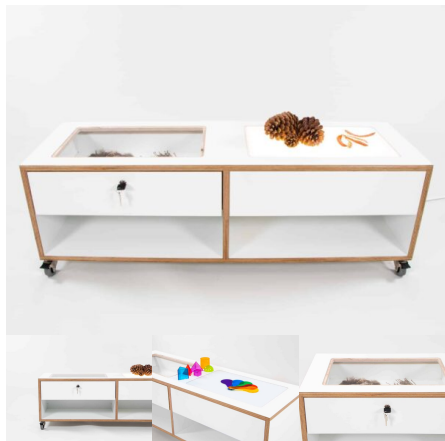

DISCOVERY STATION - TODDLER

SKU: 5054

Science Station with Lightbox and Observation Drawer. Timber feet, Wheels and Plinth options available.

Cabinet Colour TBC, White, Maple
Base Options Feet, Plinth, TBC, Wheels