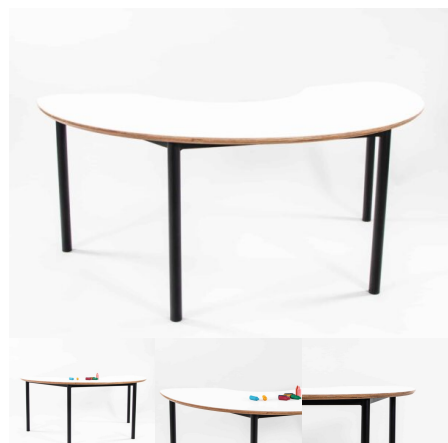

1500 KIDNEY TABLE

SKU: 3020

Powder Coated Steel Frame. Futura Top with 10 45 edge detail.

Table Top Colour TBC, White, Maple

Powder Coated Steel

Mannex White, Matt Bond Rivergum, Matt Bone White, Matt Desert Sand, Matt Scoria, Matt Storm Blue, Matt Wizard, TBC, Textura Black, Textura Charcoal, Textura Sandstone Grey, Textura Titania

Table Height 385H (Infants), 450H (Toddlers), 500H (Preschoolers), TBC

Product Materials:

Product Dimensions: 1500L x 715W

Joinery Hours: 0.5

Engineering Hours: 0.75

Dispatch Hours: 0.1

Cubic Metres: 0.482

[Read More](#)

Price: $514.00 + GST

Categories: [Creative](#), [Tables](#)

Tag: [Creative](#)