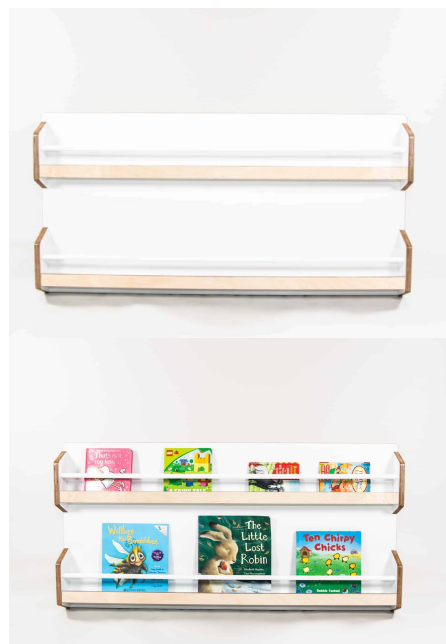

Categories: [Rectangle](#), [Tables](#), [Tables](#), [Under \\$500](#)

Tag: [Creative](#)

WALL MOUNTED BOOK SHELF 1600L

SKU: 4003

Wall Mounted two tier book shelf. Futura with Dowel support rails

Powder Coated Steel