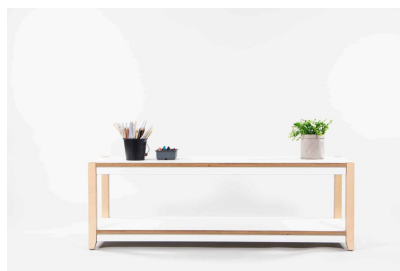

MONTESSORI

UNIVERSAL TROLLEY

SKU: 6016

Cabinet Colour TBC, White, Maple

Powder Coated Steel

Mannex White, Matt Bond Rivergum, Matt Bone White, Matt Desert Sand, Matt Desert Sand, Matt Scoria, Matt Storm Blue, TBC, Textura Black, Textura Charcoal, Textura Sandstone Grey, Textura Titania

Product Materials: 18mm Futura / 25.4mm Powder Coated Steel / Braked Wheels

Product Dimensions: 800L x 400W x 510H

Joinery Hours: 0.75

Engineering Hours: 1

Dispatch Hours: 0.25

Cubic Metres: 0.163

[Read More](#)

Price: $470.00 + GST

Categories: [Tables](#), [Teachers](#), [Trolleys](#)