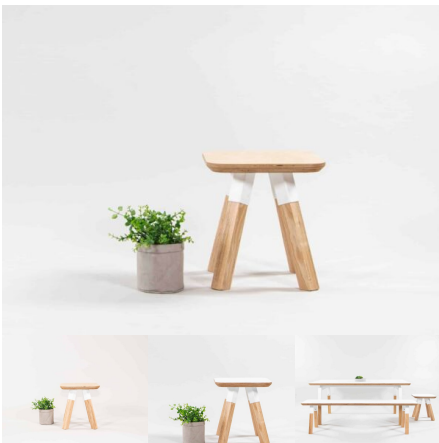

Categories: [Benches](#), [Seating](#), [Seating](#), [Under \\$500](#)

Tag: [Benches](#)

ELLIE STOOL - SQUARE

SKU: 2009

Stool - matches Work Desk Table. Powder Coated Steel plates and collars. American Ash Timber Legs. 1045 detail on seat top. Variable heights of 320mm and 285mm.