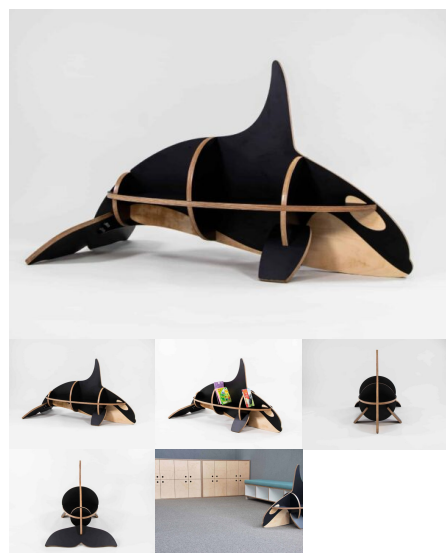

MAKI (BOOKSHELF)

SKU: 4009

Orca Book Storage Unit

Product Materials:

Product Dimensions: 1280L x 705H x 655W

Joinery Hours: 1

Engineering Hours: 0

Dispatch Hours: 0.35

Cubic Metres: .59

[Read More](#)

Price: $499.00 + GST

Categories: [Book + Puzzle](#), [Storage](#), [Storage](#), [Under $500](#)

Tag: [Book + Puzzle](#)