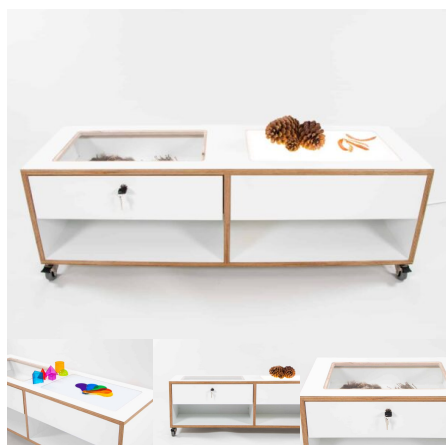

DISCOVERY STATION - PRESCHOOL

SKU: 5055

Science Station with Lightbox and Observation Drawer. Timber feet, Wheels and Plinth options available. I would like two adjustable shelves added to this unit.

Cabinet Colour TBC, White, Maple
Base Options Feet, Plinth, TBC, Wheels

Product Materials:
Product Dimensions: 1200L x 395W x 600H
Joinery Hours: 2.5
Engineering Hours: 0
Dispatch Hours: 1.1
Cubic Metres: .28

[Read More](#)

Price: $1,231.00 + GST

Categories: [Lightboxes & Nature](#), [Play and Explore](#)

Tag: [Lightboxes](#)