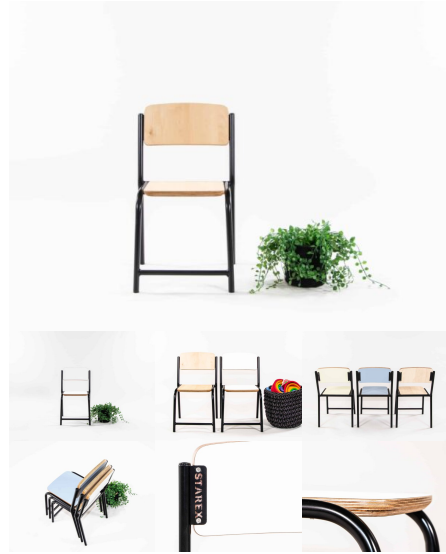

FERGUS STACKING CHAIR

SKU: 2002

Stacking Chair offered in 3 seat height variants (320H, 285H and 220H). Powder Coated Steel Frame with 18mm Futura Seat and Back

Chair Height 220H (Infants), 285H (Toddlers), 320H (Preschoolers), TBC

Seat/Back Colour Taupe Grey, TBC, White, Maple, Denim, Saffron, Wasabi

Powder Coated Steel Mannex White, Matt Bond Rivergum, Matt Bone White, Matt Desert Sand, Matt Scoria, Matt Storm Blue, Matt Wizard, TBC, Textura Black, Textura Charcoal, Textura Sandstone Grey, Textura Titania

Product Materials:

Product Dimensions:

Joinery Hours: 0.13

Engineering Hours: .25

Dispatch Hours: 0.07

Cubic Metres: .09

[Read More](#)

Price: $115.00 + GST

Categories: [Chairs](#), [Seating](#), [Seating, Under $500](#)

Tags: [Chairs](#), [Under500](#)