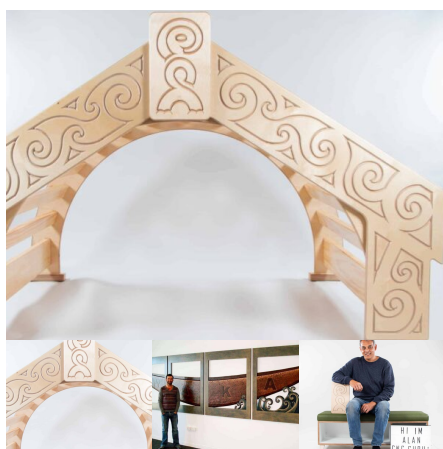

Joinery Hours: 2.25

Engineering Hours: .1

Dispatch Hours: 0.5

Cubic Metres: .414

[Read More](#)

Price: \$1,231.00 + GST

Categories: [Family Play](#), [Play and Explore](#)

Tag: [Family Play](#)