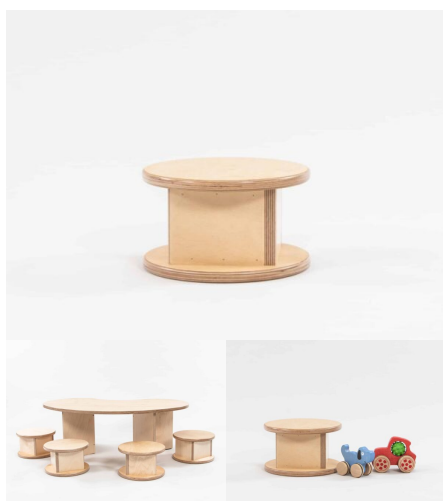

TOADSTOOL

SKU: 7010

Toadstool - Single

Product Materials:

Product Dimensions: 256DIA x 155H

Joinery Hours: 0.25

Engineering Hours: 0

Dispatch Hours: 0.05