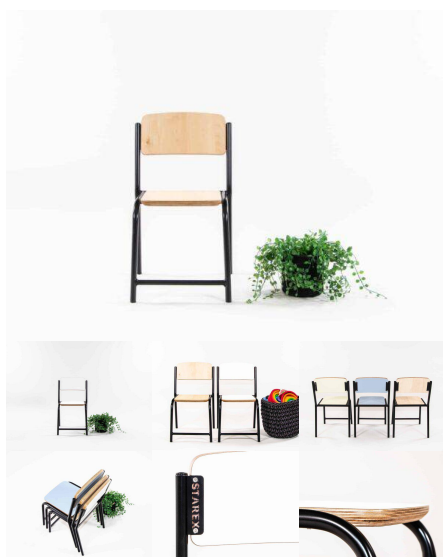

Categories: [Chairs](#), [Seating](#), [Seating](#), [Under \\$500](#)

Tags: [Chairs](#), [Under500](#)

FERGUS STACKING CHAIR

SKU: 2002

Stacking Chair offered in 3 seat height variants (320H, 285H and 220H). Powder Coated Steel Frame with 18mm Futura Seat and Back