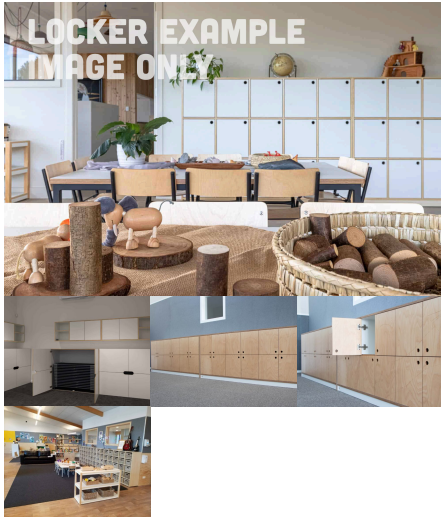

LOCKERS

SKU: 6013

Collage of Images and perhaps online questionnaire on website for customers to create a POA

Cabinet Colour TBC

Product Materials: TBC

Product Dimensions: TBC

Joinery Hours: TBC

Engineering Hours: TBC

Dispatch Hours: TBC

Cubic Metres: TBC

[Read More](#)

Price:

Categories: [Bags & Lockers](#), [Bags & Lockers](#), [Staffroom](#), [Storage](#), [Teachers](#)

Tag: [Teachers](#)