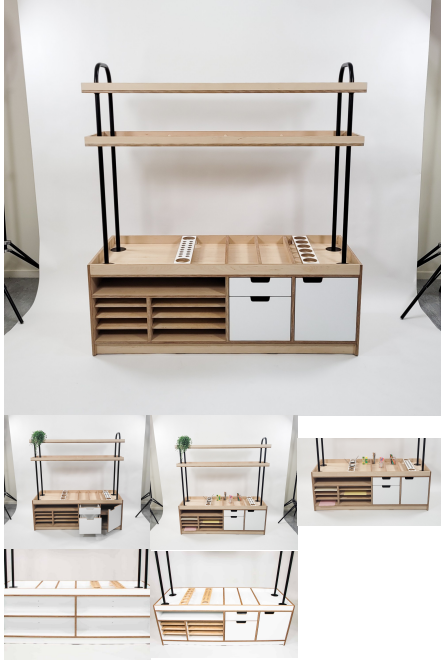

ART STORAGE SHELVING

SKU: 4045

Our Tunnel Seat Storage, designed by us, includes puzzle shelving on one side and open storage on the other. It is part of our tall shelving range, a unique interchangeable shelving system, that will assist with dividing rooms and creating neat spaces for children to play and explore. Additional steel components and shelving options are available to make your unit unique if you have something else in mind. Connect with us to talk more.

Cabinet Colour TBC, White, Maple
Powder Coated Steel Mannex White, Matt Bond Rivergum, Matt Bone White, Matt Desert Sand, Matt Scoria, Matt Storm Blue, Matt Wizard, TBC, Textura Black, Textura Charcoal, Textura Sandstone Grey, Textura Titania
Drawer/Door Colour TBC, White, Maple

Product Materials:

Product Dimensions: 1530L x 600W x 550/1660H

Joinery Hours: 5.5

Engineering Hours: 1

Dispatch Hours: 0.65

Cubic Metres: 1.52

[Read More](#)

Price: $3,136.00 + GST

Categories: [Art](#), [Play and Explore](#), [Storage](#), [Tall Shelving Units](#)

Tag: [Benches](#)