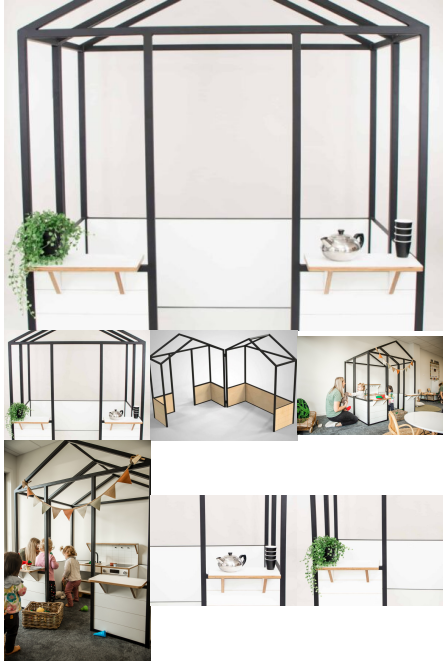

FOLDABLE HOUSE

SKU: 5072

Family Play House that can hinged 180degrees. Assembly: Welded and powder coated, then assembled. Screw assembly.

Weight	100 kg
Dimensions	160 x 120 x 190 cm
House Panel Height	500H(Toddlers), 600H(Preschool), TBC
Cabinet Colour	TBC, White, Maple Mannex White, Matt Bond Rivergum, Matt Bone White, Matt Desert Sand, Matt Scoria, Matt Storm Blue, Matt Wizard, TBC, Textura Black, Textura Charcoal, Textura Sandstone Grey, Textura Titania
Powder Coated Steel	

Product Materials:

Product Dimensions: 1600L x 1200W x 1900H

Joinery Hours: 0.75

Engineering Hours: 8.25

Dispatch Hours: 1

Cubic Metres: 3.648

[Read More](#)

Price: $2,982.00 + GST

Categories: [Houses](#), [Play and Explore](#)

Tag: [Family Play](#)