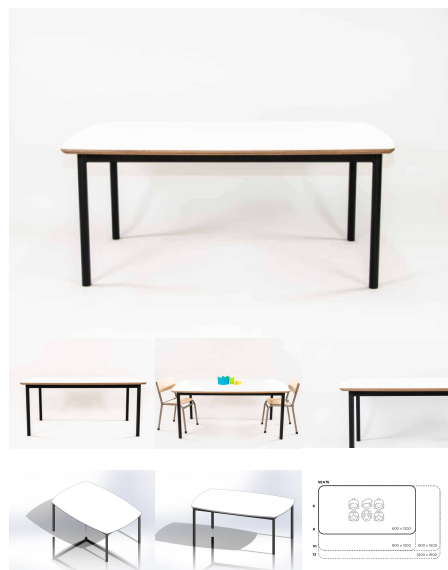

1600X1000 RECTANGLE PUFFER TABLE

SKU: 3038

Powder Coated Steel Frame. Futura Top with 10 45 edge detail.

Table Height 385H (Infants), 450H (Toddlers), 500H (Preschoolers), TBC

Table Top Colour TBC, White, Maple

Powder Coated Steel

Mannex White, Matt Bond Rivergum, Matt Bone White, Matt Desert Sand, Matt Scoria, Matt Storm Blue, Matt Wizard, TBC, Textura Black, Textura Charcoal

Product Materials:

Product Dimensions: 1600L x 1000W

Joinery Hours: 0.3

Engineering Hours: 0.5

Dispatch Hours: 0.1

Cubic Metres: .8

[Read More](#)

Price: $561.00 + GST

Categories: [Rectangle](#), [Tables](#)

Tag: [Creative](#)