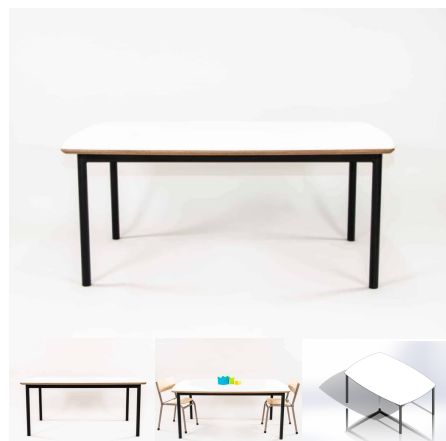

Categories: [Rectangle](#), [Tables](#)

Tag: [Creative](#)

BBQ TABLE (ONLY) 1200L

SKU: 3034

Table - Powder Coated Steel Frame. Future Wood Planks.

Powder Coated Steel Mannex White, Matt Bond Rivergum, Matt Bone White, Matt Desert Sand, Matt Scoria, Matt Storm Blue, Matt Wizard, TBC, Textura Black, Textura Charcoal