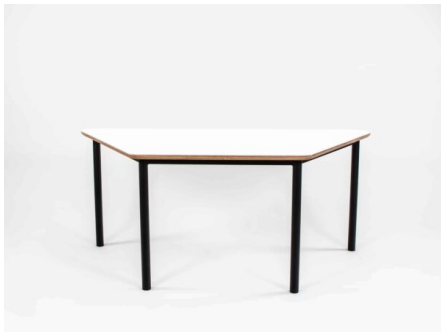

1200 TRAPEZOID TABLE

SKU: 3021

Powder Coated Steel Frame. Futura Top with 10 45 edge detail.

Table Height 385H (Infants), 450H (Toddlers), 500H (Preschoolers), TBC
Table Top Colour TBC, White, Maple
Powder Coated Steel Mannex White, Matt Bond Rivergum, Matt Bone White, Matt Desert Sand, Matt Scoria, Matt Storm Blue, Matt Wizard, TBC, Textura Black, Textura Charcoal, Textura Sandstone Grey, Textura Titania

Product Materials:

Product Dimensions: 1200L x 560W

Joinery Hours: 0.25

Engineering Hours: 0.66

Dispatch Hours: 0.1

Cubic Metres: 0.30

[Read More](#)

Price: $366.00 + GST

Categories: [Creative](#), [Tables](#), [Tables](#), [Under $500](#)

Tag: [Creative](#)