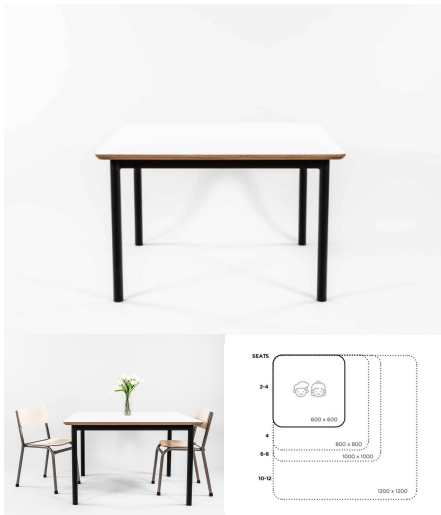

Product Materials:

Product Dimensions: 800 Diameter

Joinery Hours: 0.23

Engineering Hours: 0.5

Dispatch Hours: 0.1

Cubic Metres: 0.288

[Read More](#)

Price: \$304.00 + GST

Categories: [Round](#), [Tables](#), [Tables](#), [Under \\$500](#)

Tag: [Round](#)

800 SQUARE TABLE

SKU: 3006

Powder Coated Steel Frame. Futura Top with 10 45 edge detail.

Table Height 385H (Infants), 450H (Toddlers), 500H (Preschoolers), TBC