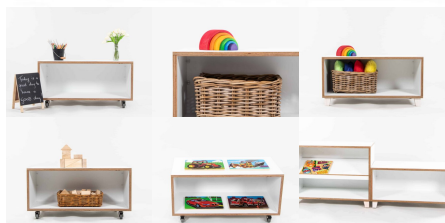

MULTI SHELF 800 X 600

SKU: 4015

Multipurpose shelving Unit 1 x Adj shelf flat or angled. Timber Feet, Wheels or Plinth Variant. White units will be using 16mm White HPL as the back. Woodgrain other colour units will be using 18mm Futura Backs. Have priced as an average price.

Cabinet Colour TBC, White, Maple
Base Options Feet, Plinth, TBC, Wheels

Product Materials:
Product Dimensions: 800L x 395W x 600H
Joinery Hours: 0.95
Engineering Hours: 0
Dispatch Hours: 0.15
Cubic Metres: .19

[Read More](#)

Price: $499.00 + GST

Categories: [Multi Shelving](#), [Storage](#), [Storage](#), [Under $500](#)

Tag: [Multi Shelving](#)