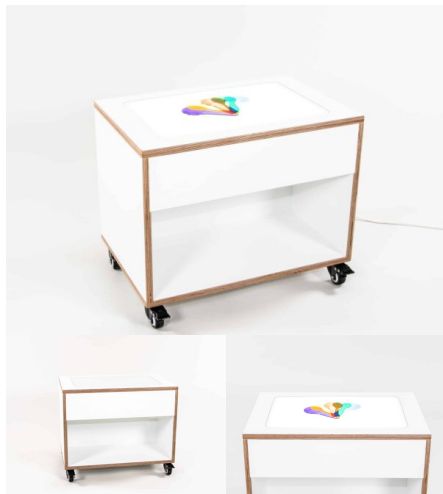

LIGHTBOX SINGLE - TODDLER

SKU: 5050

Single Lightbox. Timber feet, Wheels and Plinth options available.

Base Options Feet, Plinth, TBC, Wheels
Cabinet Colour TBC, White, Maple

Product Materials:
Product Dimensions: 600L x 395W x 500H
Joinery Hours: 1
Engineering Hours: 0
Dispatch Hours: 1
Cubic Metres: .12

[Read More](#)

Price: $664.00 + GST

Categories: [Lightboxes & Nature](#), [Play and Explore](#)

Tag: [Lightboxes](#)