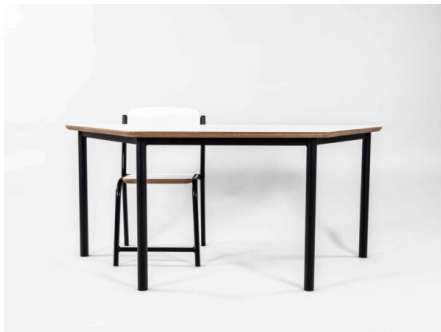

1200 TRAPEZOID TABLE AND FERGUS STACKING CHAIRS (SET)

SKU: N/A

Product Materials:

Product Dimensions:

Joinery Hours:

Engineering Hours:

Dispatch Hours:

Cubic Metres:

[Read More](#)

Price: From: $826.00 + GST

Categories: [Sets](#), [Table & Seating](#)