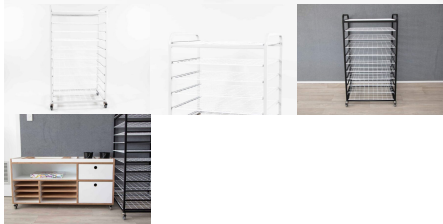

DRYING RACK SMALL

SKU: 5040

Steel Framed Drying Rack on wheels. Plastic Coated Wire Shelves.

Powder Coated Steel

Mannex White, Matt Bond Rivergum, Matt Bone White, Matt Desert Sand, Matt Scoria, Matt Storm Blue, Matt Wizard, TBC, Textura Black, Textura Charcoal, Textura Sandstone Grey, Textura Titania

Product Materials:

Product Dimensions: 650L x 500W x 680H

Joinery Hours: 0

Engineering Hours: 1.25

Dispatch Hours: 0.25

Cubic Metres: .22

[Read More](#)

Price: $538.00 + GST

Categories: [Art](#), [Play and Explore](#)

Tag: [Art](#)

DRYING RACK LARGE

SKU: 5041

Steel Framed Drying Rack on wheels. Plastic Coated Wire Shelves.

Powder Coated Steel

Mannex White, Matt Bond Rivergum, Matt Bone White, Matt Desert Sand, Matt Scoria, Matt Storm Blue, Matt Wizard, TBC, Textura Black, Textura Charcoal, Textura Sandstone Grey, Textura Titania

Product Materials:

Product Dimensions: 650L x 500W x 1170H

Joinery Hours: 0

Engineering Hours: 1.75

Dispatch Hours: 0.25

Cubic Metres: .38

[Read More](#)

Price: $783.00 + GST

Categories: [Art](#), [Play and Explore](#)

Tag: [Art](#)