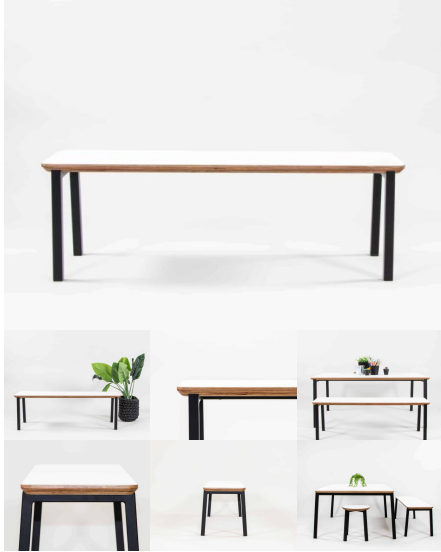

BEN BENCH SEAT

SKU: 2017

Bench Seat - matches with the 1200L Ben Art Table. Powder Coated Steel frame. 10 45 edge detail on seat top. Variable heights of 320mm and 285mm

Bench Height 285 (Toddlers), 320 (Preschoolers), TBC

Seat Colour TBC, White, Maple

Powder Coated Steel Mannex White, Matt Bond Rivergum, Matt Bone White, Matt Desert Sand, Matt Scoria, Matt Storm Blue, Matt Wizard, TBC, Textura Black, Textura Charcoal, Textura Sandstone Grey, Textura Titania

Product Materials:

Product Dimensions: 1000L x 280W x 285/320H

Joinery Hours: 0.3

Engineering Hours: 0.7

Dispatch Hours: 0.1

Cubic Metres: 0.079

[Read More](#)

Price: $304.00 + GST

Categories: [Benches](#), [Seating](#), [Seating](#), [Under $500](#)

Tag: [Benches](#)