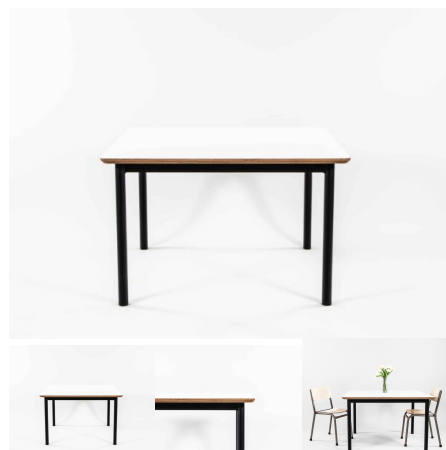

1200 SQUARE TABLE

SKU: 3008

Powder Coated Steel Frame. Futura Top with 10 45 edge detail.

Table Height 385H (Infants), 450H (Toddlers), 500H (Preschoolers), TBC

Table Top Colour TBC, White, Maple

Powder Coated Steel

Mannex White, Matt Bond Rivergum, Matt Bone White, Matt Desert Sand, Matt Scoria, Matt Storm Blue, Matt Wizard, TBC, Textura Black, Textura Charcoal, Textura Sandstone Grey, Textura Titania

Product Materials:

Product Dimensions: 1200L x 1200W

Joinery Hours: 0.25

Engineering Hours: 0.5

Dispatch Hours: 0.1

Cubic Metres: .648

[Read More](#)

Price: $432.00 + GST

Categories: [Square](#), [Tables](#), [Tables](#), [Under $500](#)

Tag: [Square](#)