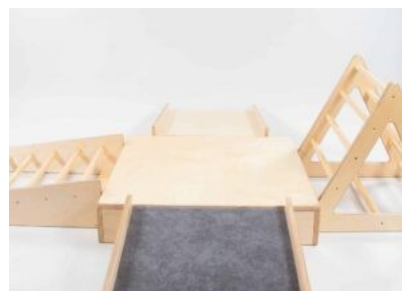

BABYFIRST

**Made with love by our Starex
craftmen.**

All equipment is manufactured ensuring smooth and rounded edges for optimum safety for infants to explore & develop in the safest of ways.