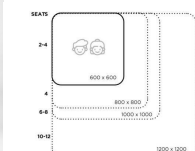

800 SQUARE TABLE

SKU: 3006

Powder Coated Steel Frame. Futura Top with 10 45 edge detail.

Table Top Colour TBC, White, Maple
Mannex White, Matt Bond Rivergum, Matt Bone White, Matt Desert Sand, Matt Scoria, Matt Storm Blue, Matt Wizard, TBC, Textura Black, Textura Charcoal, Textura Sandstone Grey, Textura Titania

Powder Coated Steel

Table Height 385H (Infants), 450H (Toddlers), 500H (Preschoolers), TBC

Product Materials:
Product Dimensions: 800sq
Joinery Hours: 0.23
Engineering Hours: 0.5
Dispatch Hours: 0.1
Cubic Metres: 0.288

[Read More](#)

Price: $319.00 + GST

Categories: [Square](#), [Tables](#), [Under $500](#)

Tag: [Square](#)