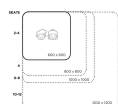

Product Materials:

Product Dimensions: 1200L x 1200W

Joinery Hours: 0.25

Engineering Hours: 0.5

Dispatch Hours: 0.1

Cubic Metres: .648

[Read More](#)

Price: \$454.00 + GST

Product Materials:

Product Dimensions: 600sq

Joinery Hours: 0.2

Engineering Hours: 0.5

Dispatch Hours: 0.1

Cubic Metres: 0.162

[Read More](#)

Price: \$254.00 + GST

Powder Coated Steel

Table Height 385H (Infants), 450H (Toddlers), 500H (Preschoolers), TBC

Product Materials:
Product Dimensions: 800sq
Joinery Hours: 0.23
Engineering Hours: 0.5
Dispatch Hours: 0.1
Cubic Metres: 0.288

[Read More](#)

Price: \$319.00 + GST

Categories: [Square](#), [Tables](#), [Under \\$500](#)

Tag: [Square](#)

1000 SQUARE TABLE

SKU: 3007

Powder Coated Steel Frame. Futura Top with 10 45 edge detail.

Table Height 385H (Infants), 450H (Toddlers), 500H (Preschoolers), TBC