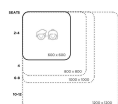

Product Materials:

Product Dimensions: 600sq

Joinery Hours: 0.2

Engineering Hours: 0.5

Dispatch Hours: 0.1

Cubic Metres: 0.162

[Read More](#)

Price: \$254.00 + GST

Powder Coated Steel

Table Height 385H (Infants), 450H (Toddlers), 500H (Preschoolers), TBC

Product Materials:

Product Dimensions: 800sq

Joinery Hours: 0.23

Engineering Hours: 0.5

Dispatch Hours: 0.1

Cubic Metres: 0.288

[Read More](#)

Price: \$319.00 + GST

Categories: [Square](#), [Tables](#), [Under \\$500](#)

Tag: [Square](#)

1000 SQUARE TABLE

SKU: 3007

Powder Coated Steel Frame. Futura Top with 10 45 edge detail.

Table Height 385H (Infants), 450H (Toddlers), 500H (Preschoolers), TBC

Product Materials:

Product Dimensions: 1200L x 1200W

Joinery Hours: 0.25

Engineering Hours: 0.5

Dispatch Hours: 0.1

Cubic Metres: .648

[Read More](#)

Price: \$454.00 + GST