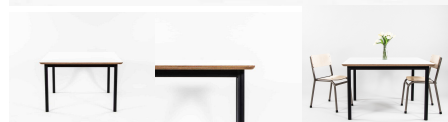

Powder Coated Steel

Product Materials:

Product Dimensions: 1000sq

Joinery Hours: 0.25

Engineering Hours: 0.5

Dispatch Hours: 0.1

Cubic Metres: 0.45

[Read More](#)

Price: \$395.00 + GST

Categories: [Square](#), [Tables](#), [Tables](#), [Under \\$500](#)

Tag: [Square](#)

1200 SQUARE TABLE

SKU: 3008

Powder Coated Steel Frame. Futura Top with 10 45 edge detail.

Table Height 385H (Infants), 450H (Toddlers), 500H (Preschoolers), TBC