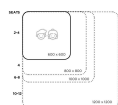

Product Materials:

Product Dimensions: 600sq

Joinery Hours: 0.2

Engineering Hours: 0.5

Dispatch Hours: 0.1

Cubic Metres: 0.162

[Read More](#)

Price: \$254.00 + GST

Powder Coated Steel

Product Materials:

Product Dimensions: 1000sq

Joinery Hours: 0.25

Engineering Hours: 0.5

Dispatch Hours: 0.1

Cubic Metres: 0.45

[Read More](#)

Price: \$395.00 + GST

Categories: [Square](#), [Tables](#), [Tables](#), [Under \\$500](#)

Tag: [Square](#)

1200 SQUARE TABLE

SKU: 3008

Powder Coated Steel Frame. Futura Top with 10 45 edge detail.

Table Height 385H (Infants), 450H (Toddlers), 500H (Preschoolers), TBC

Product Materials:

Product Dimensions: 1200L x 1200W

Joinery Hours: 0.25

Engineering Hours: 0.5

Dispatch Hours: 0.1

Cubic Metres: .648

[Read More](#)

Price: \$454.00 + GST