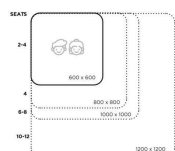

800 SQUARE TABLE

SKU: 3006

Powder Coated Steel Frame. Futura Top with 10 45 edge detail.

Table Top Colour TBC, White, Maple
Mannex White, Matt Bond Rivergum, Matt Bone White, Matt Desert Sand, Matt Scoria, Matt Storm Blue, Matt Wizard, TBC, Textura Black, Textura Charcoal, Textura Sandstone Grey, Textura Titania

Powder Coated Steel

Table Height 385H (Infants), 450H (Toddlers), 500H (Preschoolers), TBC

Product Materials:

Product Dimensions: 800sq

Joinery Hours: 0.23

Engineering Hours: 0.5

Dispatch Hours: 0.1

Cubic Metres: 0.288

[Read More](#)

Price: $319.00 + GST

Categories: [Square](#), [Tables](#), [Under $500](#)

Tag: [Square](#)