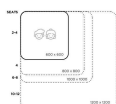

600 SQUARE TABLE

SKU: 3005

Table Height

385H (Infants), 450H (Toddlers), 500H (Preschoolers), TBC

Table Top Colour

TBC, White, Maple

Powder Coated Steel

Mannex White, Matt Bond Rivergum, Matt Bone White, Matt Desert Sand, Matt Scoria, Matt Storm Blue, Matt Wizard, TBC, Textura Black, Textura Charcoal, Textura Sandstone Grey, Textura Titania

Product Materials:

Product Dimensions: 600sq

Joinery Hours: 0.2

Engineering Hours: 0.5

Dispatch Hours: 0.1

Cubic Metres: 0.162

[Read More](#)

Price: $254.00 + GST

Categories: [Square](#), [Tables](#), [Tables](#), [Under $500](#)

Tag: [Square](#)