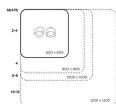

600 SQUARE TABLE

SKU: 3005

Table Height

385H (Infants), 450H (Toddlers), 500H (Preschoolers), TBC

Table Top Colour

TBC, White, Maple

Powder Coated Steel

Mannex White, Matt Bond Rivergum, Matt Bone White, Matt Desert Sand, Matt Scoria, Matt Storm Blue, Matt Wizard, TBC, Textura Black, Textura Charcoal, Textura Sandstone Grey, Textura Titania

Product Materials:

Product Dimensions: 600sq

Joinery Hours: 0.2

Engineering Hours: 0.5

Dispatch Hours: 0.1

Cubic Metres: 0.162

[Read More](#)

Price: $254.00 + GST

Categories: [Square](#), [Tables](#), [Tables](#), [Under $500](#)

Tag: [Square](#)