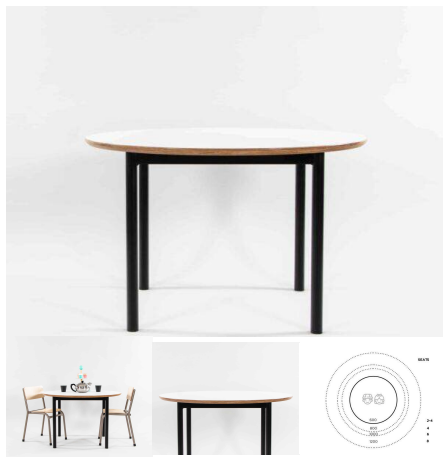

[Read More](#)

Price: \$254.00 + GST

Categories: [Round](#), [Tables](#), [Tables](#), [Under \\$500](#)

Tags: [Round](#), [Under500](#)

800 ROUND TABLE

SKU: 3002

Powder Coated Steel Frame. Futura Top with 10 45 edge detail.

Table Height 385H (Infants), 450H (Toddlers), 500H (Preschoolers), TBC

Table Top Colour TBC, White, Maple

Powder Coated Steel Mannex White, Matt Bond Rivergum, Matt Bone White, Matt Desert Sand, Matt Scoria, Matt Storm Blue, Matt Wizard, TBC, Textura Black, Textura Charcoal, Textura Sandstone Grey, Textura Titania

Product Materials:

Product Dimensions: 800 Diameter

Joinery Hours: 0.23

Engineering Hours: 0.5

Dispatch Hours: 0.1

Cubic Metres: 0.288

[Read More](#)

Price: \$319.00 + GST

Categories: [Round](#), [Tables](#), [Tables](#), [Under \\$500](#)

Tag: [Round](#)

1000 ROUND TABLE

SKU: 3003

Powder Coated Steel Frame. Futura Top with 10 45 edge detail.

Table Height 385H (Infants), 450H (Toddlers), 500H (Preschoolers), TBC