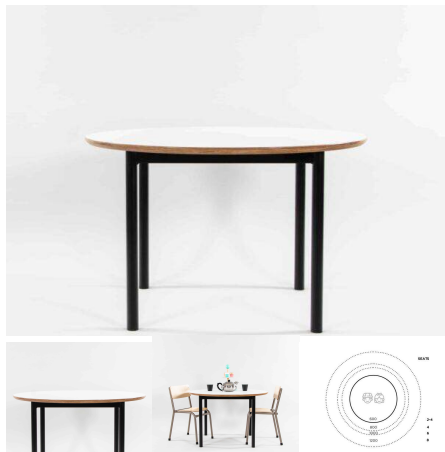

Categories: [Round](#), [Tables](#), [Tables](#), [Under \\$500](#)

Tag: [Round](#)

1000 ROUND TABLE

SKU: 3003

Powder Coated Steel Frame. Futura Top with 10 45 edge detail.

Table Height 385H (Infants), 450H (Toddlers), 500H (Preschoolers), TBC

Product Materials:

Product Dimensions: 1000 Diameter

Joinery Hours: 0.25

Engineering Hours: 0.5

Dispatch Hours: 0.1

Cubic Metres: .45

[Read More](#)

Price: \$395.00 + GST

Categories: [Round](#), [Tables](#), [Tables](#), [Under \\$500](#)

Tag: [Round](#)

1200 ROUND TABLE

SKU: 3004

Powder Coated Steel Frame. Futura Top with 10 45 edge detail.

Table Height	385H (Infants), 450H (Toddlers), 500H (Preschoolers), TBC
Table Top Colour	TBC, White, Maple Mannex White, Matt Bond Rivergum, Matt Bone White, Matt Desert Sand, Matt Scoria, Matt Storm Blue, Matt Wizard, TBC, Textura Black, Textura Charcoal, Textura Sandstone Grey, Textura Titania
Powder Coated Steel	