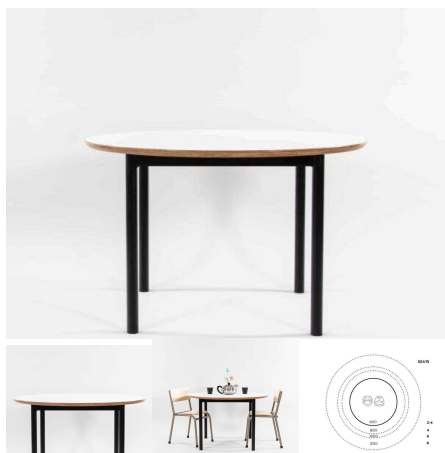

1200 ROUND TABLE

SKU: 3004

Powder Coated Steel Frame. Futura Top with 10 45 edge detail.

Table Height	385H (Infants), 450H (Toddlers), 500H (Preschoolers), TBC
Table Top Colour	TBC, White, Maple
Powder Coated Steel	Mannex White, Matt Bond Rivergum, Matt Bone White, Matt Desert Sand, Matt Scoria, Matt Storm Blue, Matt Wizard, TBC, Textura Black, Textura Charcoal, Textura Sandstone Grey, Textura Titania

Product Materials:

Product Dimensions: 1200 Diameter

Joinery Hours: 0.25

Engineering Hours: 0.5

Dispatch Hours: 0.1

Cubic Metres: 0.648

[Read More](#)

Price: $454.00 + GST

Categories: [Round](#), [Tables](#), [Tables](#), [Under $500](#)

Tag: [Round](#)