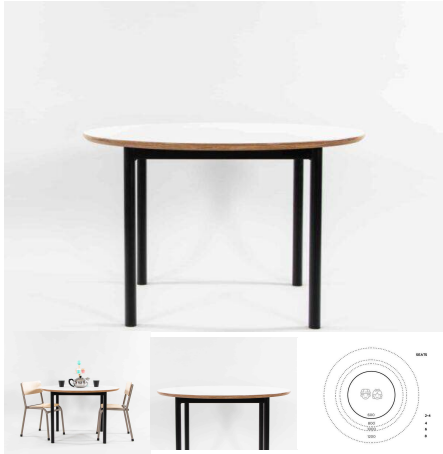

Product Materials:

Product Dimensions: 800 Diameter

Joinery Hours: 0.23

Engineering Hours: 0.5

Dispatch Hours: 0.1

Cubic Metres: 0.288

[Read More](#)

Price: \$319.00 + GST

Categories: [Round](#), [Tables](#), [Tables](#), [Under \\$500](#)

Tag: [Round](#)

1000 ROUND TABLE

SKU: 3003

Powder Coated Steel Frame. Futura Top with 10 45 edge detail.

Table Height 385H (Infants), 450H (Toddlers), 500H (Preschoolers), TBC