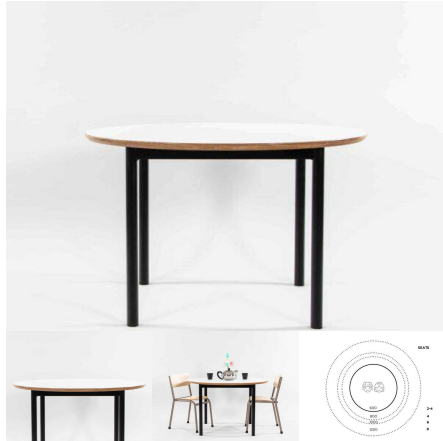

Table Height

385H (Infants), 450H (Toddlers), 500H (Preschoolers), TBC

Product Materials:

Product Dimensions: 600 Diameter

Joinery Hours: 0.2

Engineering Hours: 0.5

Dispatch Hours: 0.1

Cubic Metres: 0.16

[Read More](#)

Price: \$254.00 + GST

Categories: [Round](#), [Tables](#), [Tables](#), [Under \\$500](#)

Tags: [Round](#), [Under500](#)

800 ROUND TABLE

SKU: 3002

Powder Coated Steel Frame. Futura Top with 10 45 edge detail.

Table Height 385H (Infants), 450H (Toddlers), 500H (Preschoolers), TBC

Table Top Colour TBC, White, Maple

Powder Coated Steel Mannex White, Matt Bond Rivergum, Matt Bone White, Matt Desert Sand, Matt Scoria, Matt Storm Blue, Matt Wizard, TBC, Textura Black, Textura Charcoal, Textura Sandstone Grey, Textura Titania

Categories: [Round](#), [Tables](#), [Tables](#), [Under \\$500](#)

Tag: [Round](#)

1000 ROUND TABLE

SKU: 3003

Powder Coated Steel Frame. Futura Top with 10 45 edge detail.

Table Height 385H (Infants), 450H (Toddlers), 500H (Preschoolers), TBC