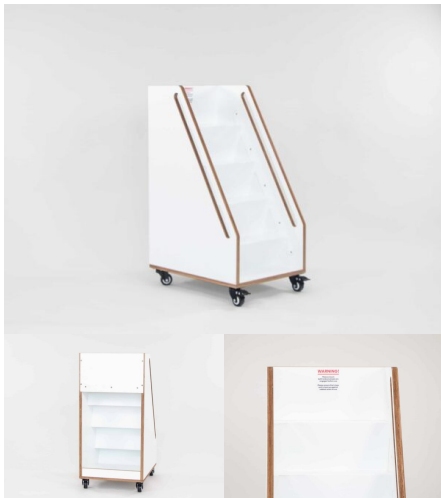

MOBILE STEPS

SKU: 6003

Mobile Change Steps with Total Brake Wheels

Powder Coated Steel

Matt Bond Rivergum, Matt Bone White, Matt Desert Sand, Matt Scoria, Matt Storm Blue, Matt Wizard, TBC, Textura Black, Textura Charcoal, Textura Sandstone Grey, Textura Titania, Textura White

Product Materials:

Product Dimensions: 395L x 518W x 830H

Joinery Hours: 0.75

Engineering Hours: 0.66

Dispatch Hours: 0.15

Cubic Metres: 0.169

[Read More](#)

Price: $596.00 + GST

Categories: [Changing](#), [Teachers](#)

Tag: [Teachers](#)