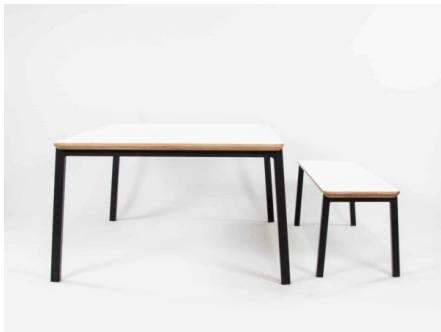

BEN TABLE AND BENCH SEATS (SET)

SKU: N/A

Product Materials:

Product Dimensions:

Joinery Hours:

Engineering Hours:

Dispatch Hours:

Cubic Metres:

[Read More](#)

Price: $1,184.00 + GST

Categories: [Sets](#), [Table & Seating](#)