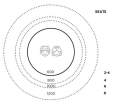

600 ROUND TABLE

SKU: 3001

Table Height

385H (Infants), 450H (Toddlers), 500H (Preschoolers), TBC

Table Top Colour

TBC, White, Maple

Powder Coated Steel

Matt Bond Rivergum, Matt Bone White, Matt Desert Sand, Matt Scoria, Matt Storm Blue, Matt Wizard, TBC, Textura Black, Textura Charcoal, Textura Sandstone Grey, Textura Titania, Textura White

Product Materials:

Product Dimensions: 600 Diameter

Joinery Hours: 0.2

Engineering Hours: 0.5

Dispatch Hours: 0.1

Cubic Metres: 0.16

[Read More](#)

Price: $242.00 + GST

Categories: [Round](#), [Tables](#), [Tables](#), [Under $500](#)

Tags: [Round](#), [Under500](#)

600 SQUARE TABLE

SKU: 3005

Table Height

385H (Infants), 450H (Toddlers), 500H (Preschoolers), TBC

Table Top Colour

TBC, White, Maple

Powder Coated Steel

Matt Bond Rivergum, Matt Bone White, Matt Desert Sand, Matt Scoria, Matt Storm Blue, Matt Wizard, TBC, Textura Black, Textura Charcoal, Textura Sandstone Grey, Textura Titania, Textura White

Product Materials:

Product Dimensions: 600sq

Joinery Hours: 0.2

Engineering Hours: 0.5

Dispatch Hours: 0.1

Cubic Metres: 0.162

[Read More](#)

Price: $242.00 + GST

Categories: [Square](#), [Tables](#), [Tables](#), [Under $500](#)

Tag: [Square](#)