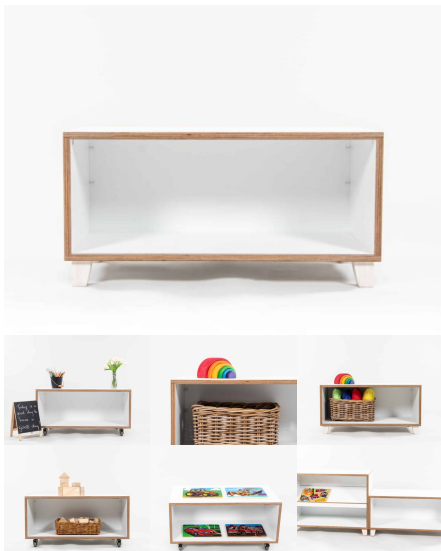

MULTI SHELF 800 X 400

SKU: 4014

Multipurpose Shelving Unit. Timber Feet, Wheels or Plinth Variant. White units will be using 16mm White HPL as the back. Woodgrain other colour units will be using 18mm Futura Backs. Have priced as an average price.

Cabinet Colour TBC, White, Maple
Base Options Feet, Plinth, TBC, Wheels

Product Materials:
Product Dimensions: 800L x 395W x 400H
Joinery Hours: 0.75
Engineering Hours: 0
Dispatch Hours: 0.15
Cubic Metres: .13

[Read More](#)

Price: $396.00 + GST

Categories: [Multi Shelving](#), [Storage](#)

Tag: [Multi Shelving](#)