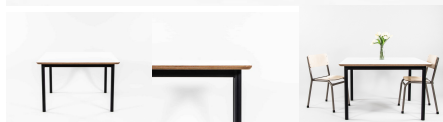

1200 SQUARE TABLE

SKU: 3008

Powder Coated Steel Frame. Futura Top with 10 45 edge detail.

Table Height 385H (Infants), 450H (Toddlers), 500H (Preschoolers), TBC

Table Top Colour TBC, White, Maple

Powder Coated Steel

Matt Bond Rivergum, Matt Bone White, Matt Desert Sand, Matt Scoria, Matt Storm Blue, Matt Wizard, TBC, Textura Black, Textura Charcoal, Textura Sandstone Grey, Textura Titania, Textura White

Product Materials:

Product Dimensions: 1200L x 1200W

Joinery Hours: 0.25

Engineering Hours: 0.5

Dispatch Hours: 0.1

Cubic Metres: .648

[Read More](#)

Price: $432.00 + GST

Categories: [Square](#), [Tables](#), [Tables](#), [Under $500](#)

Tag: [Square](#)