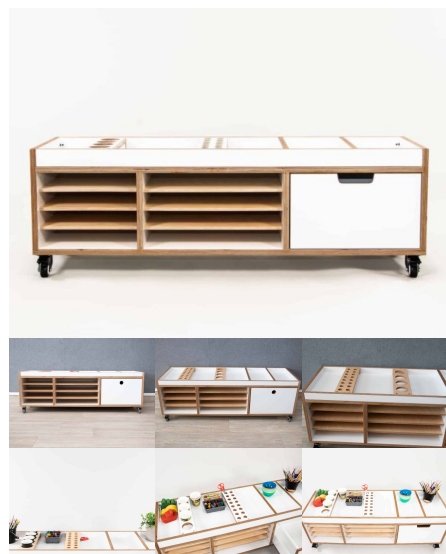

ART STORAGE - INFANT & TODDLERS

SKU: 5042

Small Art Unit with top tray, removable utensil holders, single drawer and removable plywood shelves. Timber feet, Wheels and Plinth options available. Height needs changing to 500? As per discussion.

Cabinet Colour TBC, White, Maple
Drawer/Door Colour TBC, White, Maple
Base Options Feet, Plinth, TBC, Wheels

Product Materials:
Product Dimensions: 1200L x 395W x 500H
Joinery Hours: 2
Engineering Hours: 0
Dispatch Hours: 0.25
Cubic Metres: .237

[Read More](#)

Price: $1,025.00 + GST

Categories: [Art](#), [Play and Explore](#)

Tag: [Art](#)