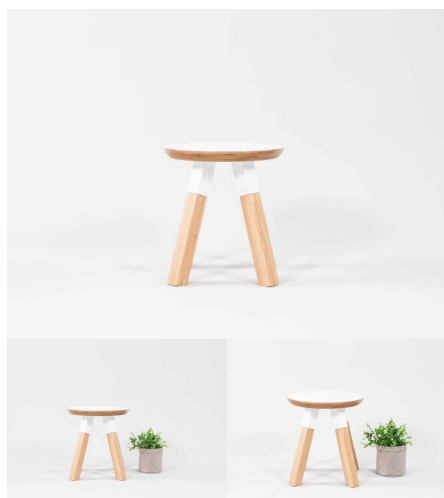

## ELLIE STOOL - ROUND

**SKU:** 2008

Stool - matches Work Desk Table. Powder Coated Steel plates and collars. American Ash Timber Legs. 1045 detail on seat top. Variable heights of 320mm and 285mm.

**Stool Height** 285H (Toddlers), 320H (Preschoolers), TBC