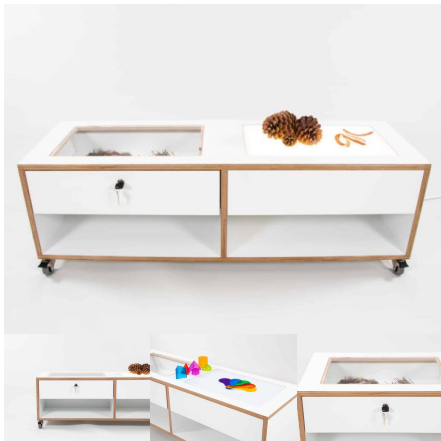

DISCOVERY STATION - TODDLER

SKU: 5054

Science Station with Lightbox and Observation Drawer. Timber feet, Wheels and Plinth options available.

Cabinet Colour TBC, White, Maple

Base Options Feet, Plinth, TBC, Wheels

Product Materials:

Product Dimensions: 1200L x 395W x 500H

Joinery Hours: 2.25

Engineering Hours: 0

Dispatch Hours: 1.1

Cubic Metres: .24

[Read More](#)

Price: $1,231.00 + GST

Categories: [Lightboxes & Nature](#), [Play and Explore](#)