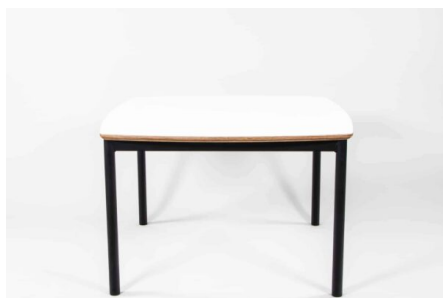

1200 SQUARE PUFFER TABLE

SKU: 3017

Powder Coated Steel Frame. Futura Top with 10 45 edge detail.

Table Height 385H (Infants), 450H (Toddlers), 500H (Preschoolers), TBC

Table Top Colour TBC, White, Maple

Powder Coated Steel

Matt Bond Rivergum, Matt Bone White, Matt Desert Sand, Matt Scoria, Matt Storm Blue, Matt Wizard, TBC, Textura Black, Textura Charcoal, Textura Sandstone Grey, Textura Titania, Textura White

Product Materials:

Product Dimensions: 1200L x 1200W

Joinery Hours: 0.35

Engineering Hours: 0.5

Dispatch Hours: 0.1

Cubic Metres: .648

[Read More](#)

Price: $432.00 + GST

Categories: [Square](#), [Tables](#)

Tag: [Creative](#)