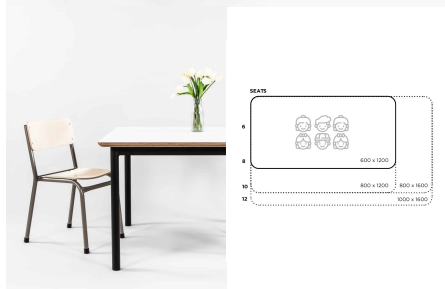

MAKI (BOOKSHELF)

SKU: 4009

Orca Book Storage Unit

Product Materials:

Product Dimensions: 1280L x 705H x 655W

Joinery Hours: 1

Engineering Hours: 0

Dispatch Hours: 0.35

Cubic Metres: .59

[Read More](#)

Price: $499.00 + GST

Categories: [Book + Puzzle](#), [Storage](#), [Storage](#), [Under $500](#)

Tag: [Book + Puzzle](#)

1600X800 RECTANGLE TABLE

SKU: 3011

Powder Coated Steel Frame. Futura Top with 10 45 edge detail.

Table Height 385H (Infants), 450H (Toddlers), 500H (Preschoolers), TBC

Table Top Colour TBC, White, Maple

Powder Coated Steel Matt Bond Rivergum, Matt Bone White, Matt Desert Sand, Matt Scoria, Matt Storm Blue, Matt Wizard, TBC, Textura Black, Textura Charcoal, Textura Sandstone Grey, Textura Titania, Textura White

Product Materials:

Product Dimensions: 1600L x 800W

Joinery Hours: 0.25

Engineering Hours: 0.5

Dispatch Hours: 0.1

Cubic Metres: 0.576

[Read More](#)

Price: $459.00 + GST

Categories: [Rectangle](#), [Tables](#), [Tables](#), [Under $500](#)

Tag: [Rectangle](#)