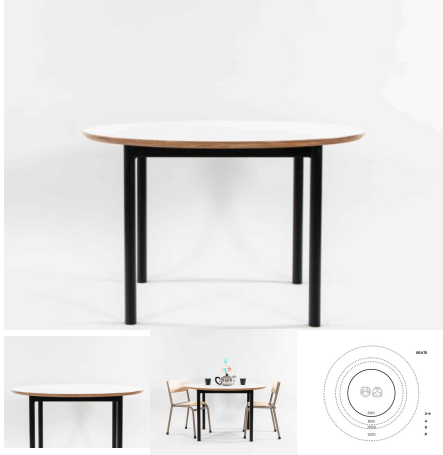

1200 ROUND TABLE

SKU: 3004

Powder Coated Steel Frame. Futura Top with 10 45 edge detail.

Table Height 385H (Infants), 450H (Toddlers), 500H (Preschoolers), TBC
Table Top Colour TBC, White, Maple
Powder Coated Steel Matt Bond Rivergum, Matt Bone White, Matt Desert Sand, Matt Scoria, Matt Storm Blue, Matt Wizard, TBC, Textura Black, Textura Charcoal, Textura Sandstone Grey, Textura Titania, Textura White

Product Materials:

Product Dimensions: 1200 Diameter

Joinery Hours: 0.25

Engineering Hours: 0.5

Dispatch Hours: 0.1

Cubic Metres: 0.648

[Read More](#)

Price: $432.00 + GST

Categories: [Round](#), [Tables](#), [Tables](#), [Under $500](#)

Tag: [Round](#)