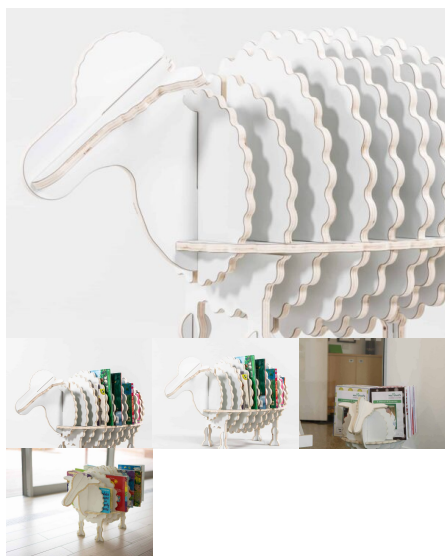

LOUIE (BOOKSHELF)

SKU: 4010

Sheep Book Storage

Product Materials: 13mm HPL

Product Dimensions: 900L x 490W x 520H

Joinery Hours: 1

Engineering Hours: 0

Dispatch Hours: 0.15

Cubic Metres: 0.23

[Read More](#)

Price: $499.00 + GST

Categories: [Book + Puzzle](#), [Storage](#), [Storage](#), [Under $500](#)

Tag: [Book + Puzzle](#)