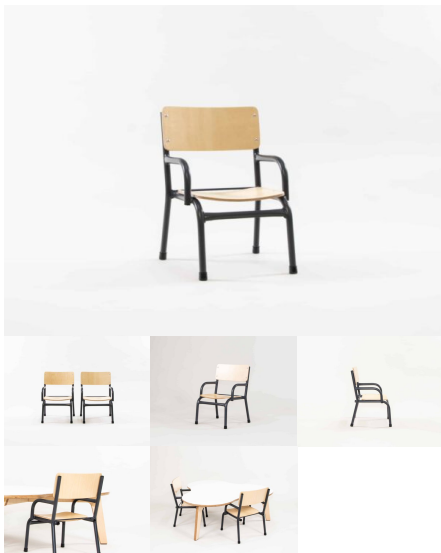

FERGUS STACKING CHAIR

SKU: 2002

Stacking Chair offered in 3 seat height variants (320H, 285H and 220H). Powder Coated Steel Frame with 18mm Futura Seat and Back

Chair Height 220H (Infants), 285H (Toddlers), 320H (Preschoolers), TBC

Seat/Back Colour Taupe Grey, TBC, White, Maple, Denim, Saffron, Wasabi

Powder Coated Steel Matt Bond Rivergum, Matt Bone White, Matt Desert Sand, Matt Scoria, Matt Storm Blue, Matt Wizard, TBC, Textura Black, Textura Charcoal, Textura Sandstone Grey, Textura Titania, Textura White

Product Materials:
Product Dimensions:
Joinery Hours: 0.13
Engineering Hours: .25
Dispatch Hours: 0.07
Cubic Metres: .09

[Read More](#)

Price: $115.00 + GST

Categories: [Chairs](#), [Seating](#), [Seating, Under $500](#)

Tags: [Chairs](#), [Under500](#)

CHAIR WITH ARMS

SKU: 2001

Chair Height 220H (Infants), 285H (Toddlers), TBC

Powder Coated Steel Matt Bond Rivergum, Matt Bone White, Matt Desert Sand, Matt Scoria, Matt Storm Blue, Matt Wizard, TBC, Textura Black, Textura Charcoal, Textura Sandstone Grey, Textura Titania, Textura White

Product Materials:
Product Dimensions:
Joinery Hours: 0.08
Engineering Hours: 0.13
Dispatch Hours: 0.13
Cubic Metres: .03

[Read More](#)

Price: $111.00 + GST

Categories: [Chairs](#), [Seating](#), [Seating, Under $500](#)

Tag: [Chairs](#)