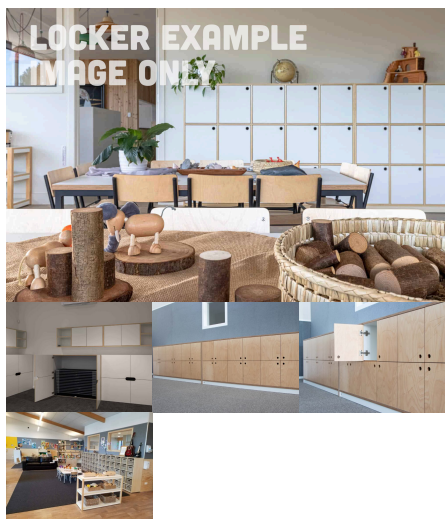

LOCKERS

SKU: 6013

Collage of Images and perhaps online questionnaire on website for customers to create a POA

Cabinet Colour TBC

Product Materials: TBC

Product Dimensions: TBC

Joinery Hours: TBC

Engineering Hours: TBC

Dispatch Hours: TBC

Cubic Metres: TBC

[Read More](#)

Price:

Categories: [Bags & Lockers](#), [Bags & Lockers](#), [Staffroom](#), [Storage](#), [Teachers](#)

Tag: [Teachers](#)