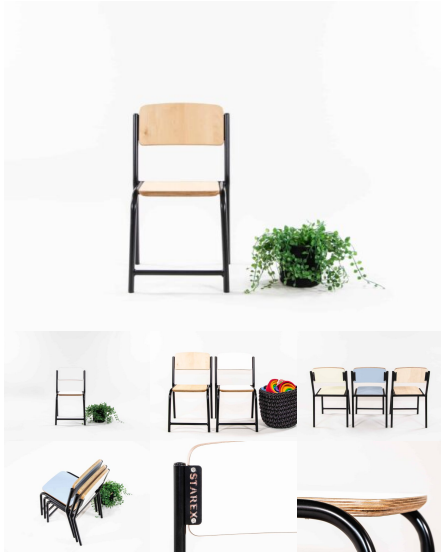

FERGUS STACKING CHAIR

SKU: 2002

Stacking Chair offered in 3 seat height variants (320H, 285H and 220H). Powder Coated Steel Frame with 18mm Futura Seat and Back

Chair Height 220H (Infants), 285H (Toddlers), 320H (Preschoolers), TBC

Seat/Back Colour Taupe Grey, TBC, White, Maple, Denim, Saffron, Wasabi

Powder Coated Steel Matt Bond Rivergum, Matt Bone White, Matt Desert Sand, Matt Scoria, Matt Storm Blue, Matt Wizard, TBC, Textura Black, Textura Charcoal, Textura Sandstone Grey, Textura Titania, Textura White

Product Materials:
Product Dimensions:
Joinery Hours: 0.13
Engineering Hours: .25
Dispatch Hours: 0.07
Cubic Metres: .09

[Read More](#)

Price: $115.00 + GST

Categories: [Chairs](#), [Seating](#), [Seating, Under $500](#)

Tags: [Chairs](#), [Under500](#)

CHAIR WITH ARMS

SKU: 2001

Chair Height 220H (Infants), 285H (Toddlers), TBC

Powder Coated Steel Matt Bond Rivergum, Matt Bone White, Matt Desert Sand, Matt Scoria, Matt Storm Blue, Matt Wizard, TBC, Textura Black, Textura Charcoal, Textura Sandstone Grey, Textura Titania, Textura White

Product Materials:
Product Dimensions:
Joinery Hours: 0.08
Engineering Hours: 0.13
Dispatch Hours: 0.13
Cubic Metres: .03

[Read More](#)

Price: $111.00 + GST

Categories: [Chairs](#), [Seating](#), [Seating, Under $500](#)

Tag: [Chairs](#)