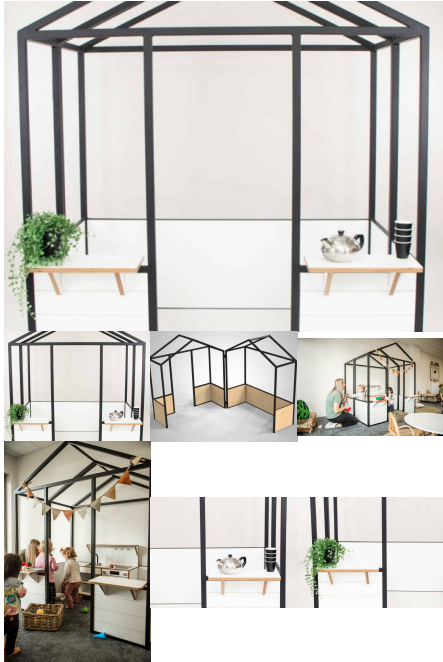

FOLDABLE HOUSE

SKU: 5072

Family Play House that can hinged 180degrees. Assembly: Welded and powder coated, then assembled. Screw assembly.

Weight 100 kg
Dimensions 160 x 120 x 190 cm
House Panel Height 500H(Toddlers), 600H(Preschool), TBC
Cabinet Colour TBC, White, Maple
Powder Coated Steel Mannex White, Matt Bond Rivergum, Matt Bone White, Matt Desert Sand, Matt Scoria, Matt Storm Blue, Matt Wizard, TBC, Textura Black, Textura Charcoal, Textura Sandstone Grey, Textura Titania

Product Materials:
Product Dimensions: 1600L x 1200W x 1900H
Joinery Hours: 0.75
Engineering Hours: 8.25
Dispatch Hours: 1
Cubic Metres: 3.648

[Read More](#)

Price: $2,998.00 + GST

Categories: [Houses](#), [Play and Explore](#)

Tag: [Family Play](#)