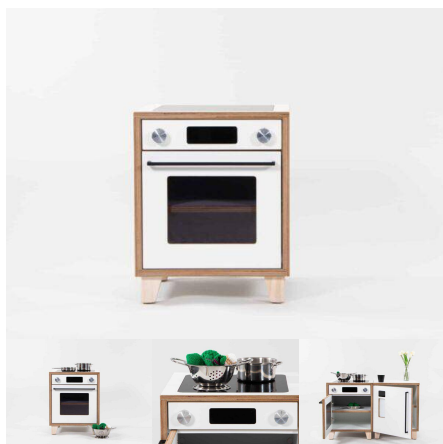

Tags: [Family Play](#), [Under500](#)

STOVE - PRESCHOOL

SKU: 5002

Family Play Single Stove. Timber feet, wheels or plinth variants available.

Cabinet Colour TBC, White, Maple

Door/Panel Front Colour TBC, White, Maple