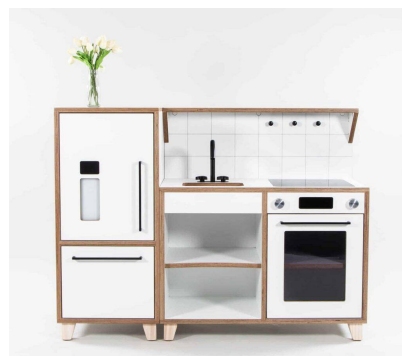

SINK - INFANT & TODDLER

SKU: 5003

Cabinet Colour TBC, White, Maple

Door/Panel Front Colour TBC, White, Maple

Base Options Feet, Plinth, TBC, Wheels

Product Materials:

Product Dimensions: 395L x 395W x 500H

Joinery Hours: 0.75