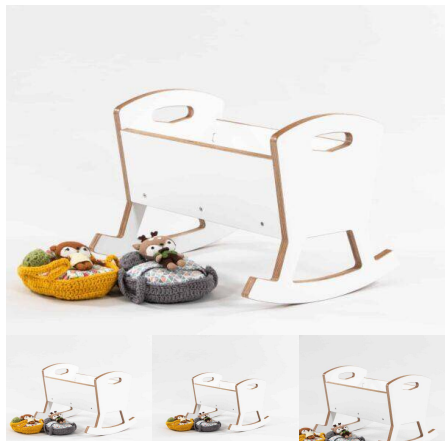

DOLLS COT

SKU: 5022

Cabinet Colour TBC, White, Maple

Product Materials:

Product Dimensions: 480L x 407W x 350H

Joinery Hours: 1

Engineering Hours:

Dispatch Hours: 0.05

Cubic Metres: 0.068

[Read More](#)

Price: $294.00 + GST

Categories: [Family Play](#), [Play and Explore](#), [Under $500](#)

Tag: [Family Play](#)