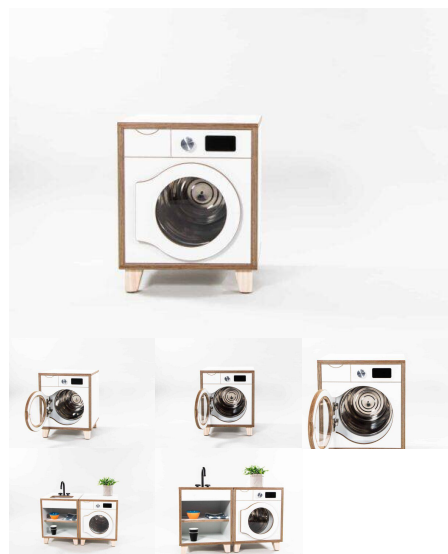

WASHING MACHINE - INFANT & TODDLER

SKU: 5007

Family Play Single Washing Machine Timber feet, wheels or plinth variants available.

Cabinet Colour TBC, White, Maple
Door/Panel Front Colour TBC, White, Maple
Base Options Feet, Plinth, TBC, Wheels

Product Materials:
Product Dimensions: 395L x 395W x 500H
Joinery Hours: 1
Engineering Hours: 0
Dispatch Hours: 0.25
Cubic Metres: .078

[Read More](#)

Price: $519.00 + GST

Categories: [Family Play](#), [Family Play](#), [Play and Explore](#), [Under $500](#)

Tag: [Family Play](#)