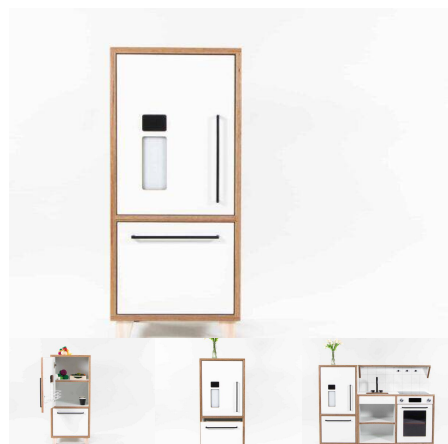

FRIDGE & FREEZER - PRESCHOOL

SKU: 5014

Family Play Fridge/Freezer. Alto Drawer. Timber Feet, Wheels or plinth variants available.

Cabinet Colour TBC, White, Maple

Door/Panel Front Colour TBC, White, Maple

Base Options Feet, Plinth, TBC

Product Materials:

Product Dimensions: 395L x 395W x 900H

Joinery Hours: 1.5

Engineering Hours:

Dispatch Hours: 0.25

Cubic Metres: 0.14

[Read More](#)

Price: $778.00 + GST

Categories: [Family Play](#), [Play and Explore](#)

Tag: [Family Play](#)