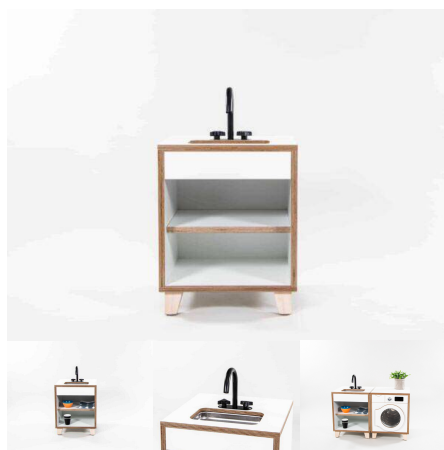

Engineering Hours: .1

Dispatch Hours: 0.2

Cubic Metres: .078

[Read More](#)

Price: \$442.00 + GST

Categories: [Family Play](#), [Play and Explore](#)

Tag: [Family Play](#)

SINK - PRESCHOOL