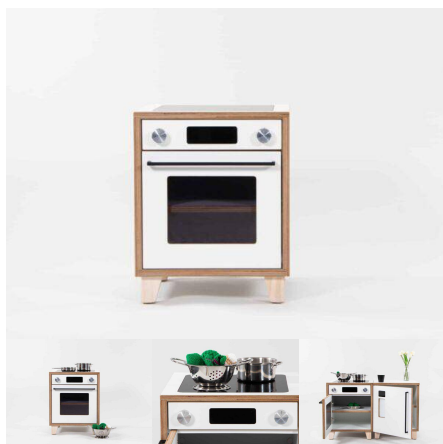

STOVE - PRESCHOOL

SKU: 5002

Family Play Single Stove. Timber feet, wheels or plinth variants available.

Cabinet Colour TBC, White, Maple

Door/Panel Front Colour TBC, White, Maple

Base Options Feet, Plinth, TBC, Wheels

Product Materials:

Product Dimensions: 395L x 395W x 600H

Joinery Hours: 0.75

Engineering Hours: 0

Dispatch Hours: 0.25

Cubic Metres: .093

[Read More](#)

Price: $460.00 + GST

Categories: [Family Play](#), [Family Play](#), [Play and Explore](#), [Under $500](#)

Tag: [Family Play](#)