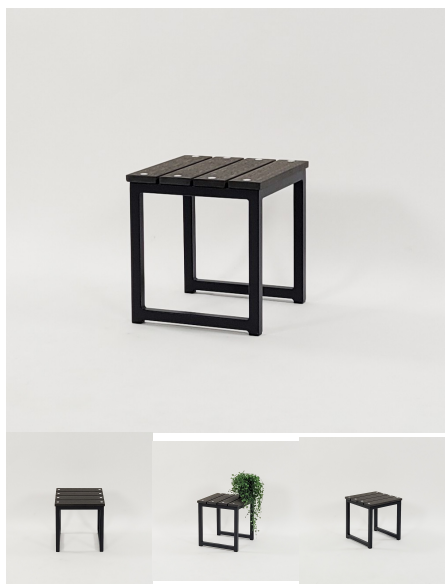

BBQ STOOL

SKU: 2042

Stool Height

285H (Toddlers), 320H (Preschoolers), TBC

Powder Coated Steel

Mannex White, Matt Bond Rivergum, Matt Bone White, Matt Desert Sand, Matt Scoria, Matt Storm Blue, Matt Wizard, TBC, Textura Black, Textura Charcoal

Product Materials:

Product Dimensions: 300L x 290W x 320H

Joinery Hours: 0.16

Engineering Hours: 1

Dispatch Hours: 0.16

Cubic Metres: 0.027

[Read More](#)

Price: $236.00 + GST

Categories: [Outdoor](#), [Stools](#)