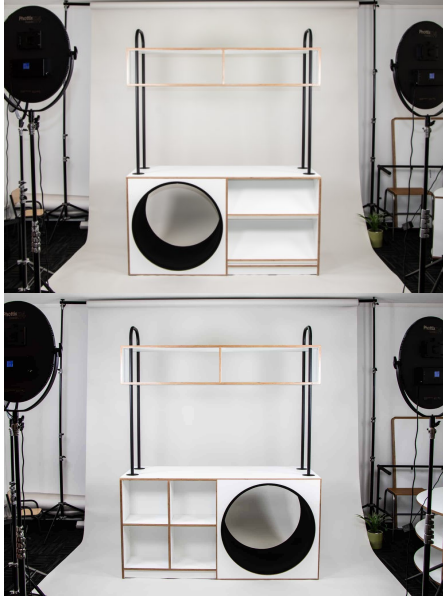

TUNNEL SEAT STORAGE SHELVING (BOX)

SKU: 4037

Our Tunnel Seat Storage, designed by us, includes puzzle shelving on one side and open storage on the other. It is part of our tall shelving range, a unique interchangeable shelving system, that will assist with dividing rooms and creating neat spaces for children to play and explore. Additional steel components and shelving options are available to make your unit unique if you have something else in mind. Connect with us to talk more.