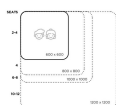

600 SQUARE TABLE

SKU: 3005

Table Height 385H (Infants), 450H (Toddlers), 500H (Preschoolers), TBC

Table Top Colour TBC, White, Maple

Powder Coated Steel Mannex White, Matt Bond Rivergum, Matt Bone White, Matt Desert Sand, Matt Scoria, Matt Storm Blue, Matt Wizard, TBC, Textura Black, Textura Charcoal, Textura Sandstone Grey, Textura Titania

Product Materials:

Product Dimensions: 600sq

Joinery Hours: 0.2

Engineering Hours: 0.5

Dispatch Hours: 0.1

Cubic Metres: 0.162

[Read More](#)

Price: $242.00 + GST

Categories: [Square](#), [Tables](#), [Tables](#), [Under $500](#)

Tag: [Square](#)

600 SQUARE PUFFER TABLE

SKU: 3014

Powder Coated Steel Frame. Futura Top with 10 45 edge detail.

Table Height 385H (Infants), 450H (Toddlers), 500H (Preschoolers), TBC

Table Top Colour TBC, White, Maple

Powder Coated Steel Mannex White, Matt Bond Rivergum, Matt Bone White, Matt Desert Sand, Matt Scoria, Matt Storm Blue, Matt Wizard, TBC, Textura Black, Textura Charcoal, Textura Sandstone Grey, Textura Titania

Product Materials:

Product Dimensions: 600L x 600W

Joinery Hours: .25

Engineering Hours: 0.5

Dispatch Hours: 0.1

Cubic Metres: .162

[Read More](#)

Price: $242.00 + GST

Categories: [Square](#), [Tables](#), [Tables](#), [Under $500](#)

Tag: [Creative](#)