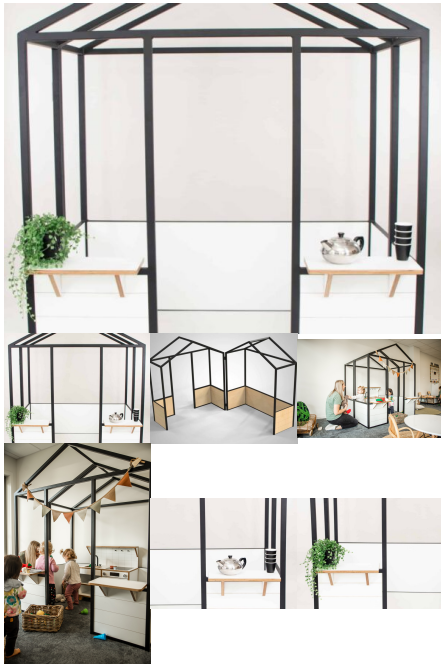

FOLDABLE HOUSE

SKU: 5072

Family Play House that can hinged 180degrees. Assembly: Welded and powder coated, then assembled. Screw assembly.

Weight	100 kg
Dimensions	160 x 120 x 190 cm
House Panel Height	500H(Toddlers), 600H(Preschool), TBC
Cabinet Colour	TBC, White, Maple
Powder Coated Steel	Mannex White, Matt Bond Rivergum, Matt Bone White, Matt Desert Sand, Matt Scoria, Matt Storm Blue, Matt Wizard, TBC, Textura Black, Textura Charcoal, Textura Sandstone Grey, Textura Titania

Product Materials:

Product Dimensions: 1600L x 1200W x 1900H

Joinery Hours: 0.75

Engineering Hours: 8.25

Dispatch Hours: 1

Cubic Metres: 3.648

[Read More](#)

Price: $2,982.00 + GST

Categories: [Houses](#), [Play and Explore](#)

Tag: [Family Play](#)