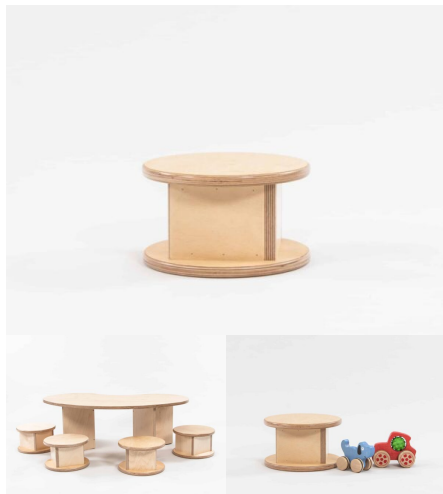

TOADSTOOL

SKU: 7010

Toadstool - Single

Product Materials:

Product Dimensions: 256DIA x 155H

Joinery Hours: 0.25

Engineering Hours: 0

Dispatch Hours: 0.05

Cubic Metres: .01

[Read More](#)

Price: $115.00 + GST

Categories: [Baby First](#), [Babyfirst](#), [Babyfirst](#), [Seating](#), [Seating](#), [Stools](#), [Under $500](#)

Tag: [Babyfirst](#)