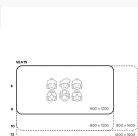

1600X1000 RECTANGLE TABLE

SKU: 3012

Powder Coated Steel Frame. Futura Top with 10 45 edge detail.

Table Height 385H (Infants), 450H (Toddlers), 500H (Preschoolers), TBC

Table Top Colour TBC, White, Maple

Powder Coated Steel

Mannex White, Matt Bond Rivergum, Matt Bone White, Matt Desert Sand, Matt Scoria, Matt Storm Blue, Matt Wizard, TBC, Textura Black, Textura Charcoal, Textura Sandstone Grey, Textura Titania

Product Materials:

Product Dimensions: 1600L x 1000W

Joinery Hours: 0.25

Engineering Hours: 0.5

Dispatch Hours: 0.1

Cubic Metres: 0.72

[Read More](#)

Price: $561.00 + GST

Categories: [Rectangle](#), [Tables](#)

Tag: [Rectangle](#)