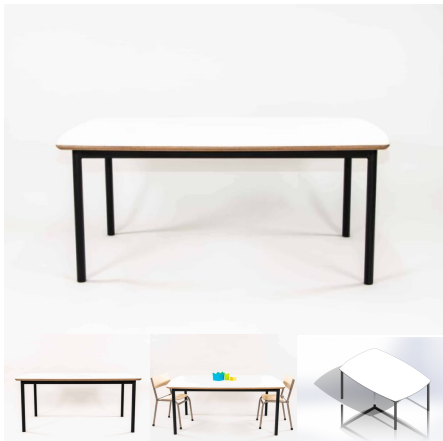

1600X800 RECTANGLE PUFFER TABLE

SKU: 3037

Powder Coated Steel Frame. Futura Top with 10 45 edge detail.

Table Height 385H (Infants), 450H (Toddlers), 500H (Preschoolers), TBC

Table Top Colour TBC, White, Maple
Mannex White, Matt Bond Rivergum, Matt Bone White, Matt Desert Sand, Matt Scoria, Matt Storm Blue, Matt Wizard, TBC, Textura Black, Textura Charcoal

Powder Coated Steel

Product Materials:

Product Dimensions: 1600L x 800W

Joinery Hours: 0.3

Engineering Hours: 0.5

Dispatch Hours: 0.1

Cubic Metres: 0.576

[Read More](#)

Price: $459.00 + GST

Categories: [Rectangle](#), [Tables](#)

Tag: [Creative](#)