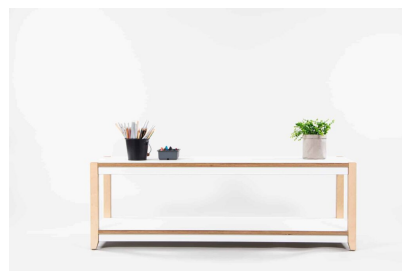

MONTESSORI

UNIVERSAL TROLLEY

SKU: 6016

Cabinet Colour TBC, White, Maple

Powder Coated Steel

Mannex White, Matt Bond Rivergum, Matt Bone White, Matt Desert Sand, Matt Desert Sand, Matt Scoria, Matt Storm Blue, TBC, Textura Black, Textura Charcoal, Textura Sandstone Grey, Textura Titania

Product Materials: 18mm Futura / 25.4mm Powder Coated Steel / Braked Wheels

Product Dimensions: 800L x 400W x 510H

Joinery Hours: 0.75

Engineering Hours: 1

Dispatch Hours: 0.25

Cubic Metres: 0.163

[Read More](#)

Price: $470.00 + GST

Categories: [Tables](#), [Teachers](#), [Trolleys](#)