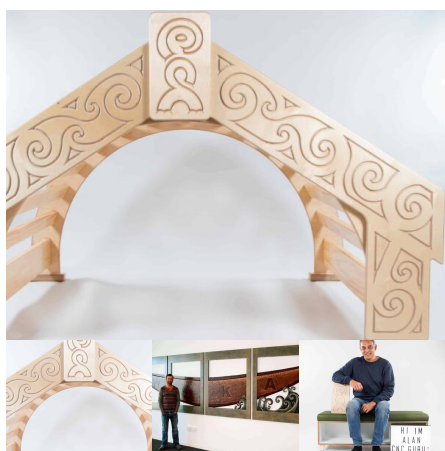

Joinery Hours: 2.25

Engineering Hours: .1

Dispatch Hours: 0.5

Cubic Metres: .414

[Read More](#)

Price: \$1,231.00 + GST

Categories: [Family Play](#), [Play and Explore](#)

Tag: [Family Play](#)