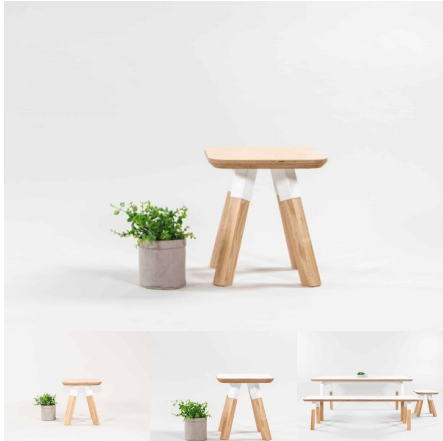

ELLIE STOOL - SQUARE

SKU: 2009

Stool - matches Work Desk Table. Powder Coated Steel plates and collars. American Ash Timber Legs. 1045 detail on seat top. Variable heights of 320mm and 285mm.

Stool Height	285H (Toddlers), 320H (Preschoolers), TBC
Seat Colour	TBC, White, Maple Mannex White, Matt Bond Rivergum, Matt Bone White, Matt Desert Sand, Matt Scoria, Matt Storm Blue, Matt Wizard, TBC, Textura Black, Textura Charcoal, Textura Sandstone Grey, Textura Titania
Powder Coated Steel	