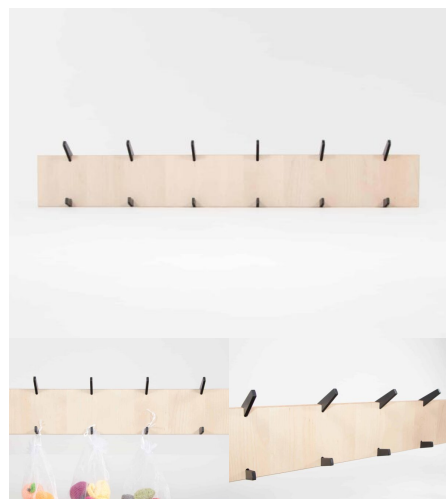

Categories: [Square](#), [Tables](#), [Tables](#), [Under \\$500](#)

Tag: [Square](#)

CLOTHES & BAG HOOK (CHOOSE YOUR QUANTITY OF HOOK)

SKU: 6012

Coat Hooks - Priced on an individual basis. Price includes Hook Board for mounting. Engineering time is for one hook based on a tree of 10 hooks taking 10 minutes. Joinery time is for one hook board with average dimensions of 300mmx100mm.