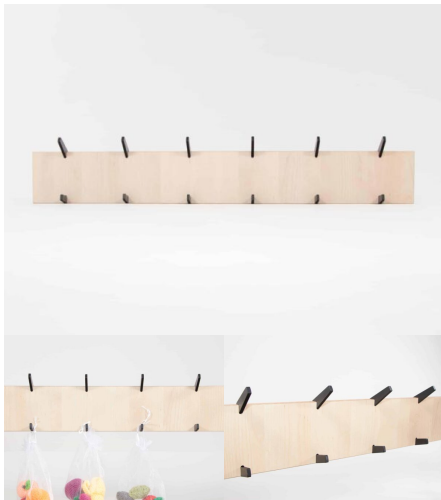

Categories: [Credenza Cabinets](#), [Staffroom](#), [Storage](#), [Teachers](#)

Tag: [Cabinets](#)

CLOTHES & BAG HOOK (CHOOSE YOUR QUANTITY OF HOOK)

SKU: 6012

Coat Hooks - Priced on an individual basis. Price includes Hook Board for mounting. Engineering time is for one hook based on a tree of 10 hooks taking 10 minutes. Joinery time is for one hook board with average dimensions of 300mmx100mm.