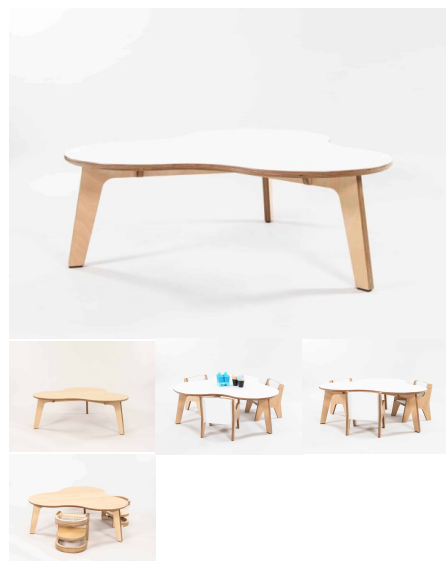

3POD TABLE

SKU: 3013

18mm Futura Top and 24mm Futura/Eco Spectrum Legs

Table Top Colour TBC, White, Maple

Product Materials:

Product Dimensions: 960L x 900W x 340H

Joinery Hours: 1

Engineering Hours: 0

Dispatch Hours: 0.1

Cubic Metres: .29

[Read More](#)

Price: $459.00 + GST

Categories: [Creative](#), [Tables](#), [Tables](#), [Under $500](#)

Tag: [Creative](#)