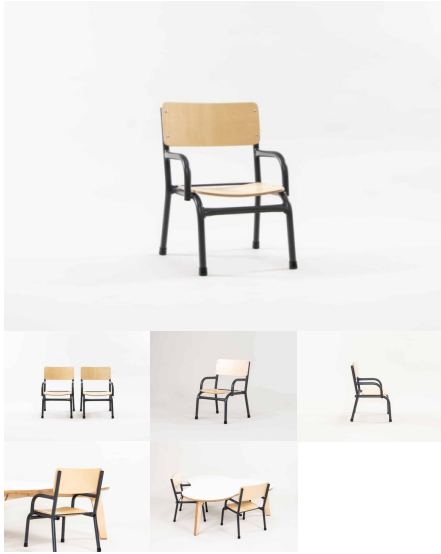

CHAIR WITH ARMS

SKU: 2001

Chair Height

220H (Infants), 285H (Toddlers), TBC

Powder Coated Steel

Mannex White, Matt Bond Rivergum, Matt Bone White, Matt Desert Sand, Matt Scoria, Matt Storm Blue, Matt Wizard, TBC, Textura Black, Textura Charcoal, Textura Sandstone Grey, Textura Titania

Product Materials:

Product Dimensions:

Joinery Hours: 0.08

Engineering Hours: 0.13

Dispatch Hours: 0.13

Cubic Metres: .03

[Read More](#)

Price: $111.00 + GST

Categories: [Chairs](#), [Seating](#), [Seating](#), [Under $500](#)

Tag: [Chairs](#)