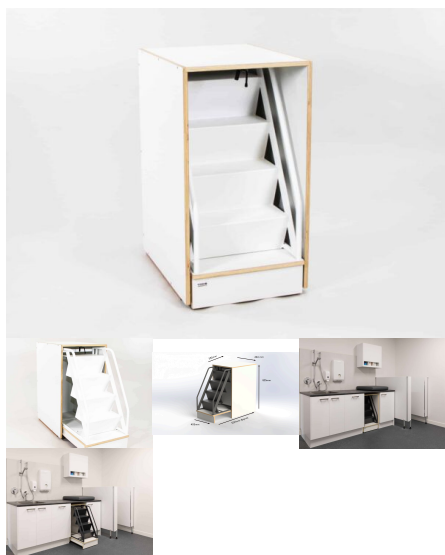

STEPS IN A BOX

SKU: 6002

Steps in a Box

Powder Coated Steel

Mannex White, Matt Bond Rivergum, Matt Bone White, Matt Desert Sand, Matt Scoria, Matt Storm Blue, Matt Wizard, TBC, Textura Black, Textura Charcoal, Textura Sandstone Grey, Textura Titania

Product Materials:

Product Dimensions: 446L x 585W x 825H

Joinery Hours: 1.25

Engineering Hours: 1.56

Dispatch Hours: 0.35

Cubic Metres: 0.215

[Read More](#)

Price: $922.00 + GST

Categories: [Changing](#), [Teachers](#)

Tag: [Teachers](#)