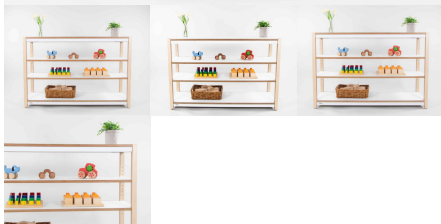

3 TIERED SHELF

SKU: 4030

Fixed Shelf top and bottom with 1 x Adjustable shelf. For timing on this bear in mind that legs can be stock produced i.e. saw set up for the angle cut on legs can be done once for say x5-10 units at a time.

Cabinet Colour TBC, White, Maple

Product Materials:

Product Dimensions: 1200L x 395W x 600H

Joinery Hours: 1.75

Engineering Hours: 0

Dispatch Hours: 0.1

Cubic Metres: .28

[Read More](#)

Price: $719.00 + GST

Categories: [Storage](#), [Tiered Shelving](#)

Tag: [Tiered Shelving](#)

4 TIERED SHELF

SKU: 4031

Fixed Shelf top and bottom with 2 x Adjustable shelf. For timing on this bear in mind that legs can be stock produced i.e. saw set up for the angle cut on legs can be done once for say x5-10 units at a time.

Cabinet Colour TBC, White, Maple

Product Materials:

Product Dimensions: 1200L x 395W x 800H

Joinery Hours: 1.8

Engineering Hours: 0

Dispatch Hours: 0.1

Cubic Metres: .379

[Read More](#)

Price: $798.00 + GST

Categories: [Storage](#), [Tiered Shelving](#)

Tag: [Tiered Shelving](#)