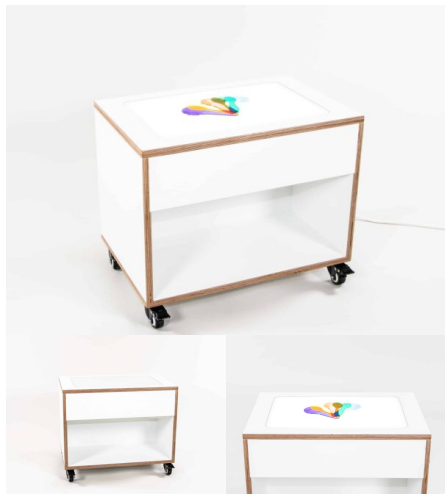

LIGHTBOX SINGLE - TODDLER

SKU: 5050

Single Lightbox. Timber feet, Wheels and Plinth options available.

Base Options Feet, Plinth, TBC, Wheels
Cabinet Colour TBC, White, Maple

Product Materials:
Product Dimensions: 600L x 395W x 500H
Joinery Hours: 1
Engineering Hours: 0
Dispatch Hours: 1
Cubic Metres: .12

[Read More](#)

Price: $664.00 + GST

Categories: [Lightboxes & Nature](#), [Play and Explore](#)

Tag: [Lightboxes](#)