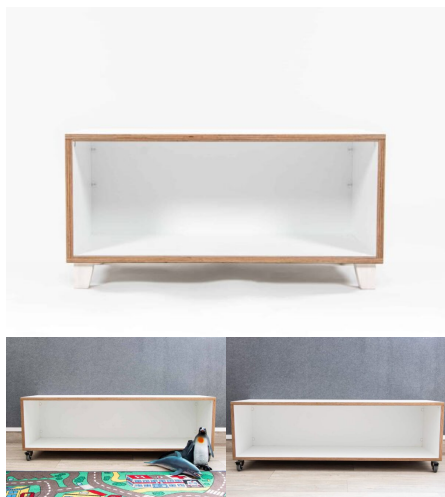

MULTI SHELF 1200 X 400

SKU: 4017

Multipurpose Shelving Unit. Timber Feet, Wheels or Plinth Variant. White units will be using 16mm White HPL as the back. Woodgrain other colour units will be using 18mm Futura Backs. Have priced as an average price.

Cabinet Colour

TBC, White, Maple

Base Options

Feet, Plinth, TBC, Wheels

Product Materials:

Product Dimensions: 1200L x 395W x 400H

Joinery Hours: 0.75

Engineering Hours: 0

Dispatch Hours: 0.15

Cubic Metres: .19

[Read More](#)

Price: $462.00 + GST

Categories: [Multi Shelving](#), [Storage](#), [Storage](#), [Under $500](#)

Tag: [Multi Shelving](#)