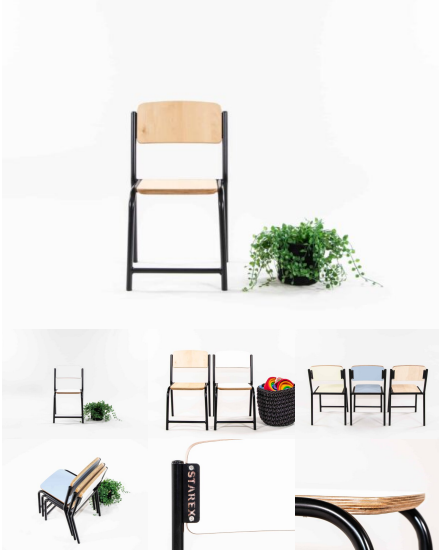

FERGUS STACKING CHAIR

SKU: 2002

Stacking Chair offered in 3 seat height variants (320H, 285H and 220H). Powder Coated Steel Frame with 18mm Futura Seat and Back

Chair Height 220H (Infants), 285H (Toddlers), 320H (Preschoolers), TBC

Seat/Back Colour Taupe Grey, TBC, White, Maple, Denim, Saffron, Wasabi

Powder Coated Steel Mannex White, Matt Bond Rivergum, Matt Bone White, Matt Desert Sand, Matt Scoria, Matt Storm Blue, Matt Wizard, TBC, Textura Black, Textura Charcoal, Textura Sandstone Grey, Textura Titania

Product Materials:
Product Dimensions:
Joinery Hours: 0.13
Engineering Hours: .25
Dispatch Hours: 0.07
Cubic Metres: .09

[Read More](#)

Price: $115.00 + GST

Categories: [Chairs](#), [Seating](#), [Seating, Under $500](#)

Tags: [Chairs](#), [Under500](#)

CHAIR WITH ARMS

SKU: 2001

Chair Height 220H (Infants), 285H (Toddlers), TBC

Powder Coated Steel Mannex White, Matt Bond Rivergum, Matt Bone White, Matt Desert Sand, Matt Scoria, Matt Storm Blue, Matt Wizard, TBC, Textura Black, Textura Charcoal, Textura Sandstone Grey, Textura Titania

Product Materials:
Product Dimensions:
Joinery Hours: 0.08
Engineering Hours: 0.13
Dispatch Hours: 0.13
Cubic Metres: .03

[Read More](#)

Price: $111.00 + GST

Categories: [Chairs](#), [Seating](#), [Seating, Under $500](#)

Tag: [Chairs](#)