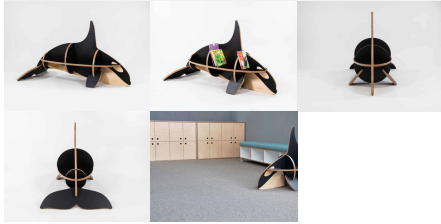

MAKI (BOOKSHELF)

SKU: 4009

Orca Book Storage Unit

Product Materials:

Product Dimensions: 1280L x 705H x 655W

Joinery Hours: 1

Engineering Hours: 0

Dispatch Hours: 0.35

Cubic Metres: .59

[Read More](#)

Price: $499.00 + GST

Categories: [Book + Puzzle](#), [Storage](#), [Storage](#), [Under $500](#)

Tag: [Book + Puzzle](#)

TUNNEL SEAT STORAGE SHELVING

SKU: 4044

Our Tunnel Seat Storage, designed by us, includes puzzle shelving on one side and open storage on the other. It is part of our tall shelving range, a unique interchangeable shelving system, that will assist with dividing rooms and creating neat spaces for children to play and explore. Additional steel components and shelving options are available to make your unit unique if you have something else in mind. Connect with us to talk more.

Powder Coated Steel

Mannex White, Matt Bond Rivergum, Matt Bone White, Matt Desert Sand, Matt Scoria, Matt Storm Blue, Matt Wizard, TBC, Textura Black, Textura Charcoal, Textura Sandstone Grey, Textura Titania

Cabinet Colour

TBC, White, Maple

Tunnel Seat Front Colour

White, Maple

Product Materials:

Product Dimensions: 1526L x 600W x 800/1963H

Joinery Hours: 6

Engineering Hours: 1

Dispatch Hours: 1.5

Cubic Metres: 1.79

[Read More](#)

Price: $3,478.00 + GST

Categories: [Benches](#), [Seating](#), [Storage](#), [Tall Shelving Units](#)

Tag: [Benches](#)