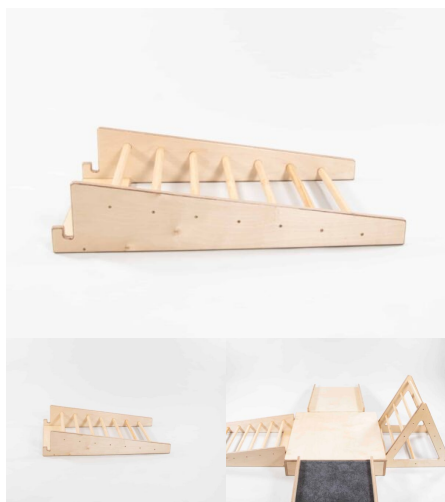

DOWEL RAMP

SKU: 7002

Dowelling Ramp - Part of Crawling Ramp Kitset

Product Materials:

Product Dimensions: 800L x 500W x 140H

Joinery Hours: 1

Engineering Hours: 0

Dispatch Hours: 0.1

Cubic Metres: .056

[Read More](#)

Price: $333.00 + GST

Categories: [Baby First](#), [Babyfirst](#), [Babyfirst](#), [Under $500](#)

Tag: [Babyfirst](#)