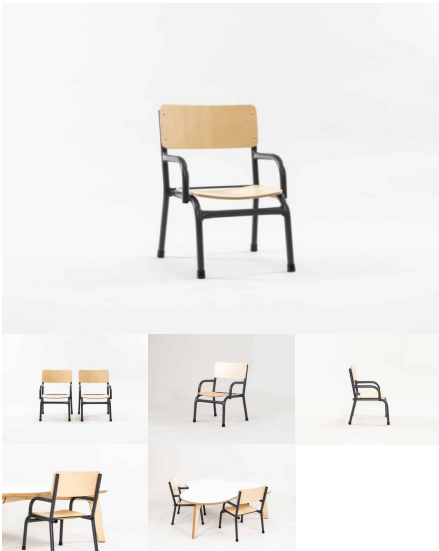

FERGUS STACKING CHAIR

SKU: 2002

Stacking Chair offered in 3 seat height variants (320H, 285H and 220H). Powder Coated Steel Frame with 18mm Futura Seat and Back

Chair Height 220H (Infants), 285H (Toddlers), 320H (Preschoolers), TBC

Seat/Back Colour Taupe Grey, TBC, White, Maple, Denim, Saffron, Wasabi

Powder Coated Steel Mannex White, Matt Bond Rivergum, Matt Bone White, Matt Desert Sand, Matt Scoria, Matt Storm Blue, Matt Wizard, TBC, Textura Black, Textura Charcoal, Textura Sandstone Grey, Textura Titania

Product Materials:
Product Dimensions:
Joinery Hours: 0.13
Engineering Hours: .25
Dispatch Hours: 0.07
Cubic Metres: .09

[Read More](#)

Price: $115.00 + GST

Categories: [Chairs](#), [Seating](#), [Seating, Under $500](#)

Tags: [Chairs](#), [Under500](#)

CHAIR WITH ARMS

SKU: 2001

Chair Height 220H (Infants), 285H (Toddlers), TBC

Powder Coated Steel Mannex White, Matt Bond Rivergum, Matt Bone White, Matt Desert Sand, Matt Scoria, Matt Storm Blue, Matt Wizard, TBC, Textura Black, Textura Charcoal, Textura Sandstone Grey, Textura Titania

Product Materials:
Product Dimensions:
Joinery Hours: 0.08
Engineering Hours: 0.13
Dispatch Hours: 0.13
Cubic Metres: .03

[Read More](#)

Price: $111.00 + GST

Categories: [Chairs](#), [Seating](#), [Seating, Under $500](#)

Tag: [Chairs](#)