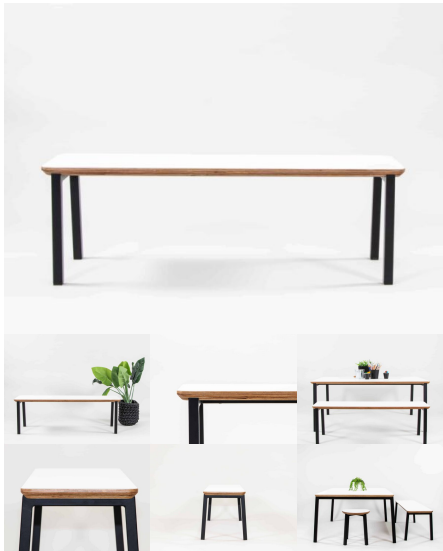

Categories: [Seating](#), [Seating](#), [Stools](#), [Under \\$500](#)

Tag: [Stools](#)

BEN BENCH SEAT

SKU: 2017

Bench Seat - matches with the 1200L Ben Art Table. Powder Coated Steel frame. 10 45 edge detail on seat top. Variable heights of 320mm and 285mm