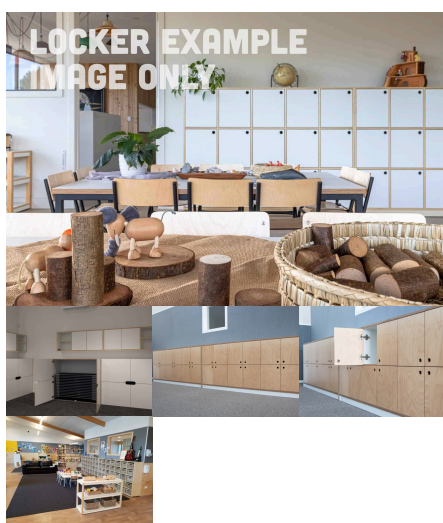

LOCKERS

SKU: 6013

Collage of Images and perhaps online questionnaire on website for customers to create a POA

Cabinet Colour TBC

Product Materials: TBC

Product Dimensions: TBC

Joinery Hours: TBC

Engineering Hours: TBC

Dispatch Hours: TBC

Cubic Metres: TBC

[Read More](#)

Price:

Categories: [Bags & Lockers](#), [Bags & Lockers](#), [Staffroom](#), [Storage](#), [Teachers](#)

Tag: [Teachers](#)