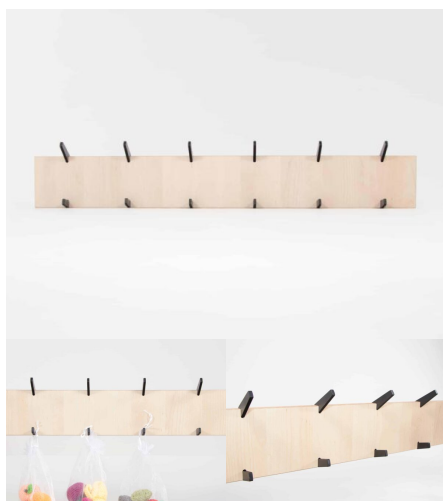

[Read More](#)

Price: \$3,269.00 + GST

Categories: [Family Play](#), [Play and Explore](#), [Storage](#), [Tall Shelving Units](#)

Tag: [Benches](#)

CLOTHES & BAG HOOK (CHOOSE YOUR QUANTITY OF HOOK)

SKU: 6012