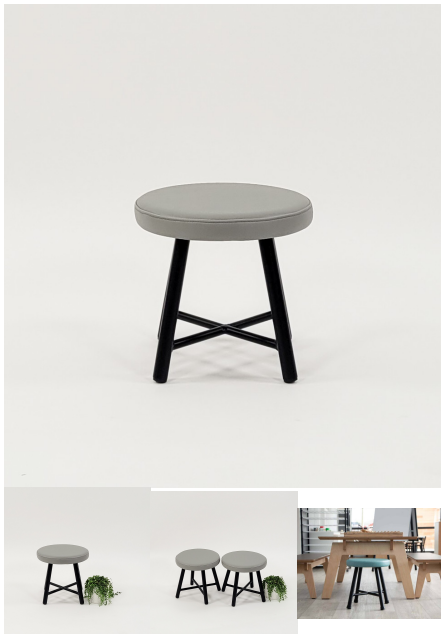

Categories: [Bench Seats](#), [Benches](#), [Seating](#), [Storage](#)

Tag: [Benches](#)

LUNA STOOL

SKU: 2011

Stool - Powder Coated Steel Frame. Upholstered Top

Upholstery Colour Army, Cobalt, Ether, Gunmetal, Mustard, Saddle, Stone, TBC, Tussock
Stool Height 285H (Toddlers), 320H (Preschoolers), TBC
Powder Coated Steel Mannex White, Matt Bond Rivergum, Matt Bone White, Matt Desert Sand, Matt Scoria, Matt Storm Blue, Matt Wizard, TBC, Textura Black, Textura Charcoal, Textura Sandstone Grey, Textura Titania