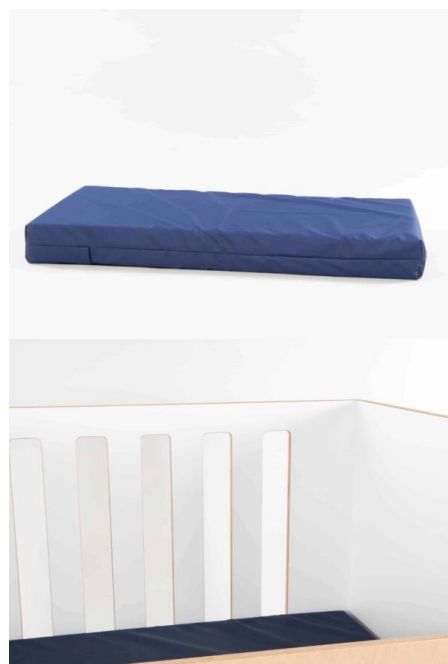

COT MATTRESS

SKU: 6011

Made to Measure

Product Materials:

Product Dimensions: 1034L x 519W x 100H

Joinery Hours: 0.10

Engineering Hours:

Dispatch Hours: 0.1

Cubic Metres: 0.05

[Read More](#)

Price: $197.00 + GST

Categories: [Sleeping](#), [Teachers](#)

Tag: [Teachers](#)