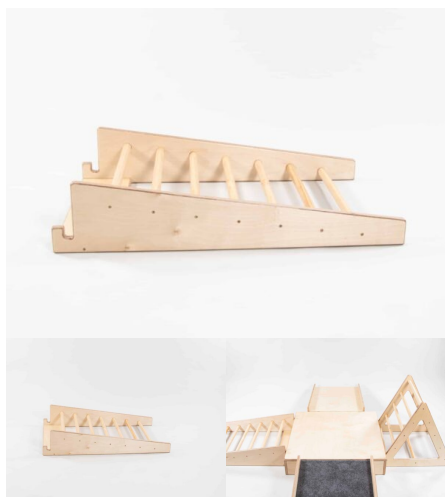

DOWEL RAMP

SKU: 7002

Dowelling Ramp - Part of Crawling Ramp Kitset

Product Materials:

Product Dimensions: 800L x 500W x 140H

Joinery Hours: 1

Engineering Hours: 0

Dispatch Hours: 0.1

Cubic Metres: .056

[Read More](#)

Price: $333.00 + GST

Categories: [Baby First](#), [Babyfirst](#), [Babyfirst](#), [Under $500](#)

Tag: [Babyfirst](#)