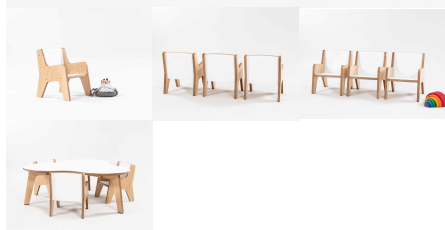

LITTLE PLY CHAIR

SKU: 2005

18mm Futura/Eco Spectrum - This chair was used for BS Papamoa Plaza

Product Materials:

Product Dimensions: 276L x 298W x 353H

Joinery Hours: 0.5

Engineering Hours:

Dispatch Hours: 0.05

Cubic Metres: 0.029

[Read More](#)

Price: $164.00 + GST

Categories: [Chairs](#), [Seating](#), [Seating](#), [Under $500](#)

Tags: [Chairs](#), [Under500](#)