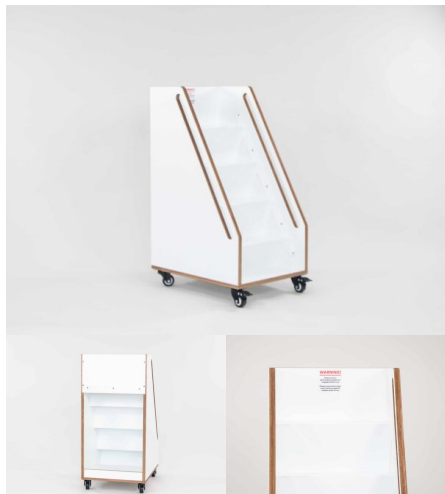

MOBILE STEPS

SKU: 6003

Mobile Change Steps with Total Brake Wheels

Powder Coated Steel

Mannex White, Matt Bond Rivergum, Matt Bone White, Matt Desert Sand, Matt Scoria, Matt Storm Blue, Matt Wizard, TBC, Textura Black, Textura Charcoal, Textura Sandstone Grey, Textura Titania

Product Materials:

Product Dimensions: 395L x 518W x 830H

Joinery Hours: 0.75

Engineering Hours: 0.66

Dispatch Hours: 0.15

Cubic Metres: 0.169

[Read More](#)

Price: $596.00 + GST

Categories: [Changing](#), [Teachers](#)

Tag: [Teachers](#)