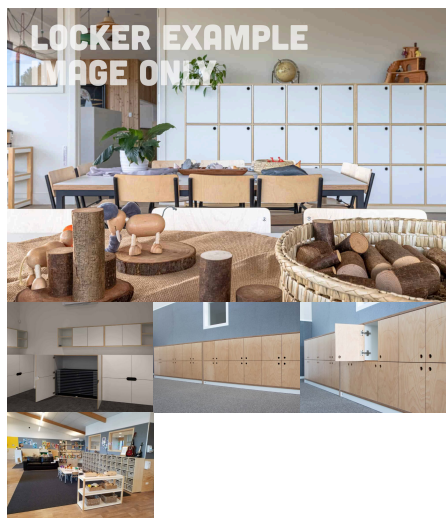

LOCKERS

SKU: 6013

Collage of Images and perhaps online questionnaire on website for customers to create a POA

Cabinet Colour TBC

Product Materials: TBC

Product Dimensions: TBC

Joinery Hours: TBC

Engineering Hours: TBC

Dispatch Hours: TBC

Cubic Metres: TBC

[Read More](#)

Price:

Categories: [Bags & Lockers](#), [Bags & Lockers](#), [Staffroom](#), [Storage](#), [Teachers](#)

Tag: [Teachers](#)