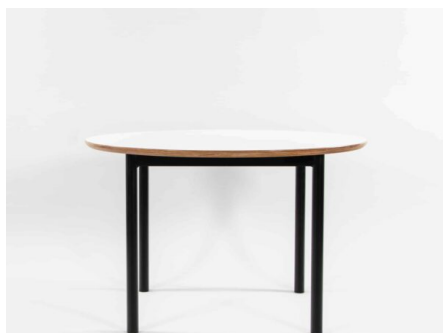

Categories: [Square](#), [Tables](#)

Tag: [Creative](#)

1000 ROUND TABLE

SKU: 3003

Powder Coated Steel Frame. Futura Top with 10 45 edge detail.

Table Height 385H (Infants), 450H (Toddlers), 500H (Preschoolers), TBC