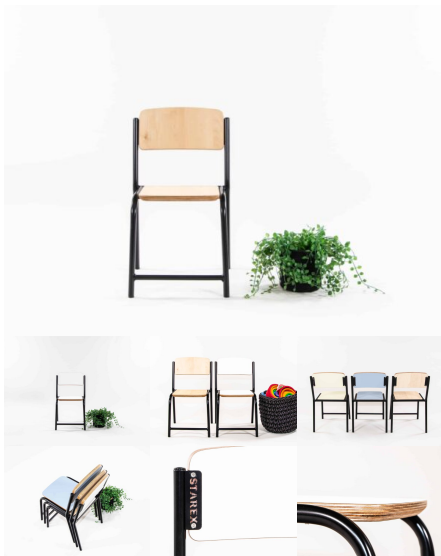

Categories: [Chairs](#), [Seating](#), [Seating](#), [Under \\$500](#)

Tags: [Chairs](#), [Under500](#)

1000 ROUND TABLE

SKU: 3003

Powder Coated Steel Frame. Futura Top with 10 45 edge detail.

Table Height 385H (Infants), 450H (Toddlers), 500H (Preschoolers), TBC
Table Top Colour TBC, White, Maple
Powder Coated Steel Mannex White, Matt Bond Rivergum, Matt Bone White, Matt Desert Sand, Matt Scoria, Matt Storm Blue, Matt Wizard, TBC, Textura Black, Textura Charcoal, Textura Sandstone Grey, Textura Titania