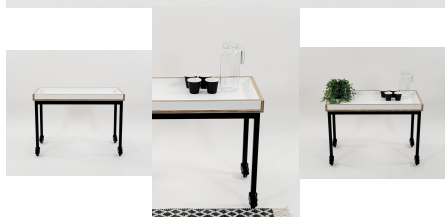

UNIVERSAL TROLLEY

SKU: 6016

Cabinet Colour

TBC, White, Maple

Powder Coated Steel

Mannex White, Matt Bond Rivergum, Matt Bone White, Matt Desert Sand, Matt Desert Sand, Matt Scoria, Matt Storm Blue, TBC, Textura Black, Textura Charcoal, Textura Sandstone Grey, Textura Titania

Product Materials: 18mm Futura / 25.4mm Powder Coated Steel / Braked Wheels

Product Dimensions: 800L x 400W x 510H

Joinery Hours: 0.75

Engineering Hours: 1

Dispatch Hours: 0.25

Cubic Metres: 0.163

[Read More](#)

Price: $470.00 + GST

Categories: [Tables](#), [Teachers](#), [Trolleys](#)