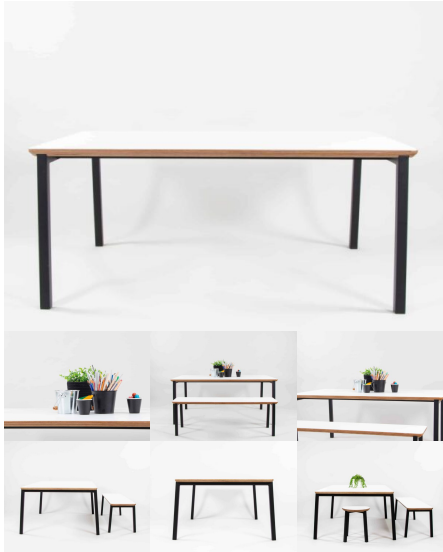

Categories: [Rectangle](#), [Tables](#)

Tag: [Art](#)

BEN TABLE

SKU: 3023

Table - matches with the 1000L Ben Bench. Powder Coated Steel frame. 10 45 edge detail on Table top. Variable heights of 450mm and 500mm