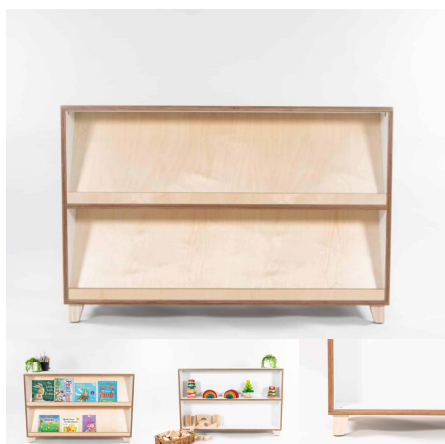

BOOK & PUZZLE STORAGE 1200L

SKU: 4007

Book Storage with Angled Shelf Book Display and Storage on Back. Timber feet, Wheels and Plinth options available.

Cabinet Colour TBC, White, Maple
Base Options Feet, Plinth, TBC, Wheels

Product Materials:
Product Dimensions: 1200L x 395W x 800H
Joinery Hours: 2
Engineering Hours: 0
Dispatch Hours: 0.15
Cubic Metres: 0.38

[Read More](#)

Price: $1,025.00 + GST

Categories: [Book + Puzzle](#), [Storage](#)

Tag: [Book + Puzzle](#)