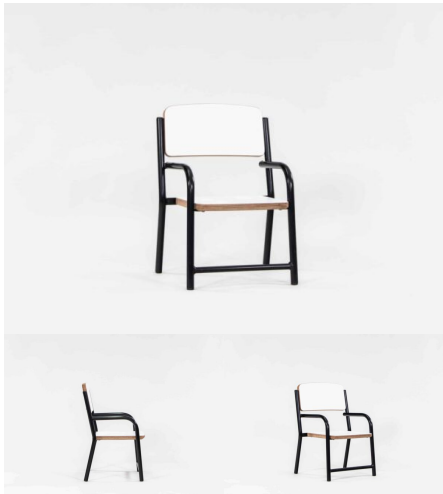

CHARLIE CHAIR

SKU: 2003

Stacking Chair with arms offered in 2 seat height variants (285H and 220H). Also available with a removable support pole. Powder Coated Steel Frame with 18mm Futura Seat and Back

Chair Height 220H (Infants), 285H (Toddlers), TBC

Seat/Back Colour TBC, White, Maple, Denim, Saffron, Wasabi

Powder Coated Steel

Mannex White, Matt Bond Rivergum, Matt Bone White, Matt Desert Sand, Matt Scoria, Matt Storm Blue, Matt Wizard, TBC, Textura Black, Textura Charcoal, Textura Sandstone Grey, Textura Titania

Product Materials:

Product Dimensions:

Joinery Hours: 0.13

Engineering Hours: 0.25

Dispatch Hours: 0.07

Cubic Metres: 0.063

[Read More](#)

Price: $115.00 + GST

Categories: [Chairs](#), [Seating](#), [Seating](#), [Under $500](#)

Tag: [Chairs](#)