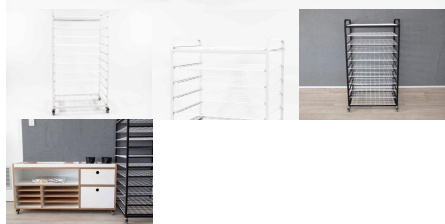

DRYING RACK SMALL

SKU: 5040

Steel Framed Drying Rack on wheels. Plastic Coated Wire Shelves.

Powder Coated Steel

Mannex White, Matt Bond Rivergum, Matt Bone White, Matt Desert Sand, Matt Scoria, Matt Storm Blue, Matt Wizard, TBC, Textura Black, Textura Charcoal, Textura Sandstone Grey, Textura Titania

Product Materials:

Product Dimensions: 650L x 500W x 680H

Joinery Hours: 0

Engineering Hours: 1.25

Dispatch Hours: 0.25

Cubic Metres: .22

[Read More](#)

Price: $538.00 + GST

Categories: [Art](#), [Play and Explore](#)

Tag: [Art](#)

DRYING RACK LARGE

SKU: 5041

Steel Framed Drying Rack on wheels. Plastic Coated Wire Shelves.

Powder Coated Steel

Mannex White, Matt Bond Rivergum, Matt Bone White, Matt Desert Sand, Matt Scoria, Matt Storm Blue, Matt Wizard, TBC, Textura Black, Textura Charcoal, Textura Sandstone Grey, Textura Titania

Product Materials:

Product Dimensions: 650L x 500W x 1170H

Joinery Hours: 0

Engineering Hours: 1.75

Dispatch Hours: 0.25

Cubic Metres: .38

[Read More](#)

Price: $783.00 + GST

Categories: [Art](#), [Play and Explore](#)

Tag: [Art](#)