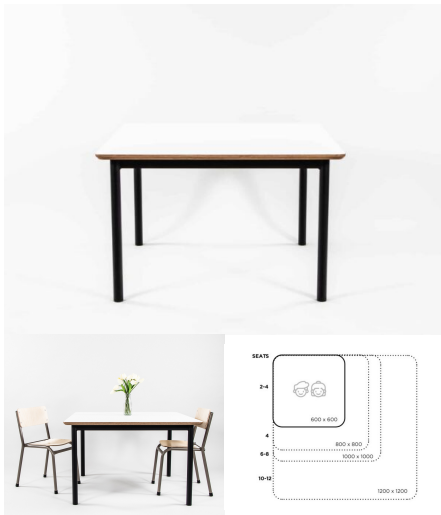

Product Materials:

Product Dimensions: 800 Diameter

Joinery Hours: 0.23

Engineering Hours: 0.5

Dispatch Hours: 0.1

Cubic Metres: 0.288

[Read More](#)

Price: \$304.00 + GST

Categories: [Round](#), [Tables](#), [Tables](#), [Under \\$500](#)

Tag: [Round](#)

800 SQUARE TABLE

SKU: 3006

Powder Coated Steel Frame. Futura Top with 10 45 edge detail.

Table Top Colour TBC, White, Maple