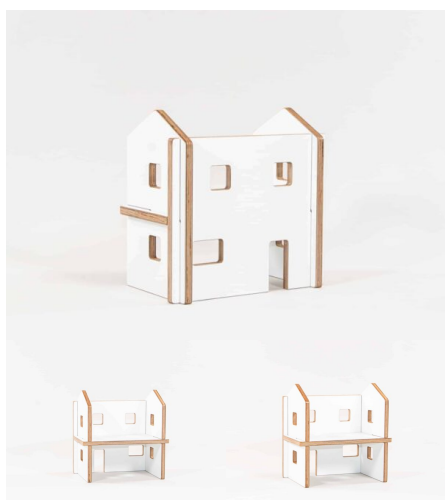

Joinery Hours: 1

Engineering Hours:

Dispatch Hours: 0.05

Cubic Metres: 0.068

[Read More](#)

Price: \$280.00 + GST

Categories: [Family Play](#), [Play and Explore](#), [Under \\$500](#)

Tag: [Family Play](#)