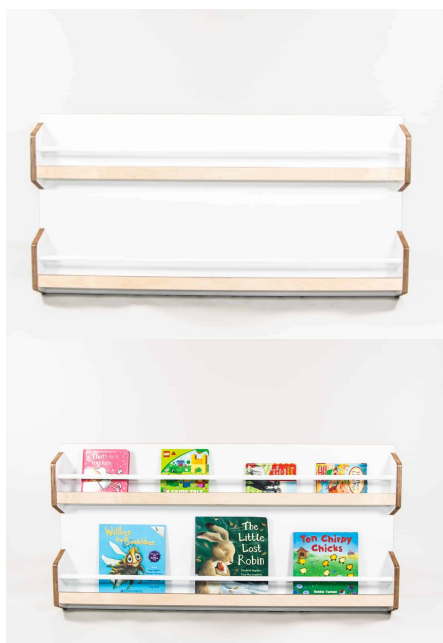

WALL MOUNTED BOOK SHELF 1200L

SKU: 4002

Wall Mounted two tier book shelf. Futura with Dowel support rails

Powder Coated Steel Mannex White, Matt Bond Rivergum, Matt Bone White, Matt Desert Sand, Matt Scoria, Matt Storm Blue, Matt Wizard, TBC, Textura Black, Textura Charcoal, Textura Sandstone Grey, Textura Titania
Cabinet Colour TBC, White, Maple

Product Materials:
Product Dimensions: 1200L x 120W x 600H
Joinery Hours: 0.75
Engineering Hours: .1
Dispatch Hours: 0.1
Cubic Metres: .086

[Read More](#)

Price: $375.00 + GST

Categories: [Book + Puzzle](#), [Storage](#), [Storage](#), [Under $500](#)

Tag: [Book + Puzzle](#)