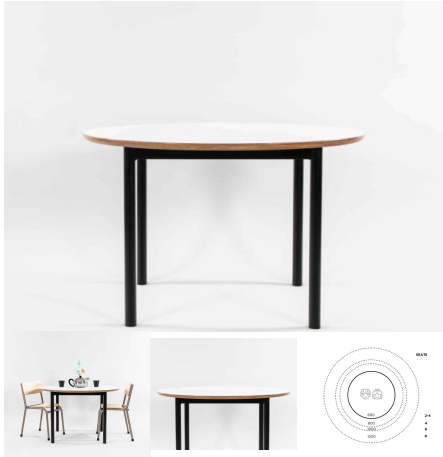

Categories: [Chairs](#), [Seating](#), [Seating](#), [Under \\$500](#)

Tags: [Chairs](#), [Under500](#)

1000 ROUND TABLE

SKU: 3003

Powder Coated Steel Frame. Futura Top with 10 45 edge detail.

Table Height 385H (Infants), 450H (Toddlers), 500H (Preschoolers), TBC
Table Top Colour TBC, White, Maple
Powder Coated Steel Mannex White, Matt Bond Rivergum, Matt Bone White, Matt Desert Sand, Matt Scoria, Matt Storm Blue, Matt Wizard, TBC, Textura Black, Textura Charcoal, Textura Sandstone Grey, Textura Titania