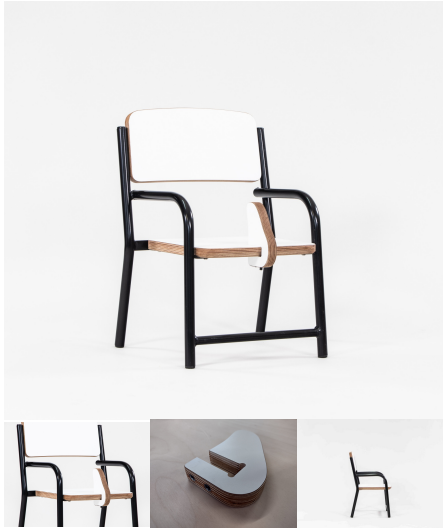

Tag: [Chairs](#)

CHARLIE CHAIR WITH POMMEL

SKU: 2040

Stacking Chair with arms offered in 2 seat height variants (285H and 220H). Also available with a removable support pole. Powder Coated Steel Frame with 18mm Futura Seat and Back