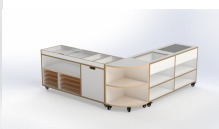

CORNER SHELF (500H)

SKU: 4055

Cabinet Colour

TBC, White, Maple

Base Options

Feet, Plinth, TBC, Wheels

Product Materials:

Product Dimensions: 395L x 395W x 500H

Joinery Hours: 1.33

Engineering Hours: 0

Dispatch Hours: 0.1

Cubic Metres: 0.08

[Read More](#)

Price: $485.00 + GST

Category: [Multi Shelving](#)