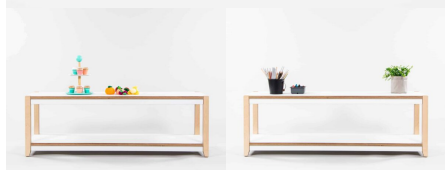

TIERED MULTI STORAGE

SKU: 4052

Cabinet Colour

TBC, White, Maple

Powder Coated Steel

Mannex White, Matt Bond Rivergum, Matt Bone White, Matt Desert Sand, Matt Scoria, Matt Storm Blue, Matt Wizard, TBC, Textura Black, Textura Charcoal

Product Materials:

Product Dimensions: 1200L x 395W x 600H

Joinery Hours: 1.5

Engineering Hours: 0.65

Dispatch Hours: 0.12

Cubic Metres: 0.284

[Read More](#)

Price: $664.00 + GST

Categories: [Storage](#), [Tiered Shelving](#)

2 TIERED SHELF

SKU: 4029

Fixed Shelf top and Bottom. For timing on this bear in mind that legs can be stock produced i.e. saw set up for the angle cut on legs can be done once for say x5-10 units at a time.

Cabinet Colour

TBC, White, Maple

Product Materials:

Product Dimensions: 1200L x 395W x 400H

Joinery Hours: 1.25

Engineering Hours:

Dispatch Hours: 0.1

Cubic Metres: 0.189

[Read More](#)

Price: $499.00 + GST

Categories: [Storage](#), [Tiered Shelving](#), [Under $500](#)

Tag: [Tiered Shelving](#)