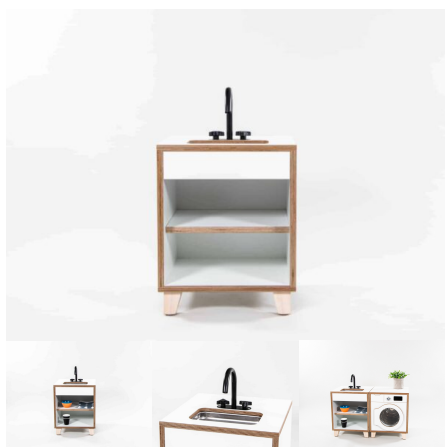

SINK - INFANT & TODDLER

SKU: 5003

Cabinet Colour TBC, White, Maple

Door/Panel Front Colour TBC, White, Maple

Base Options Feet, Plinth, TBC, Wheels

Product Materials:

Product Dimensions: 395L x 395W x 500H

Joinery Hours: 0.75

Engineering Hours: .1

Dispatch Hours: 0.2

Cubic Metres: .078

[Read More](#)

Price: $421.00 + GST

Categories: [Family Play](#), [Play and Explore](#)

Tag: [Family Play](#)