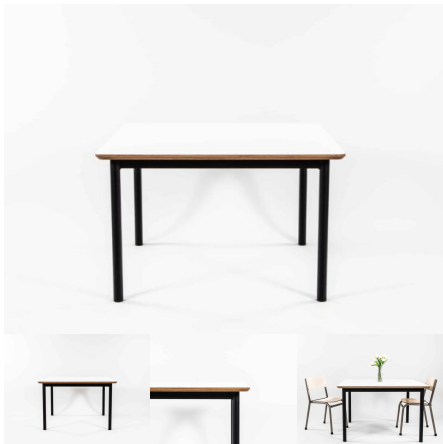

1000 SQUARE TABLE

SKU: 3007

Powder Coated Steel Frame. Futura Top with 10 45 edge detail.

Table Height 385H (Infants), 450H (Toddlers), 500H (Preschoolers), TBC
Table Top Colour TBC, White, Maple
Powder Coated Steel Mannex White, Matt Bond Rivergum, Matt Bone White, Matt Desert Sand, Matt Scoria, Matt Storm Blue, Matt Wizard, TBC, Textura Black, Textura Charcoal, Textura Sandstone Grey, Textura Titania

Product Materials:

Product Dimensions: 1000sq

Joinery Hours: 0.25

Engineering Hours: 0.5

Dispatch Hours: 0.1

Cubic Metres: 0.45

[Read More](#)

Price: $389.00 + GST

Categories: [Square](#), [Tables](#), [Tables](#), [Under $500](#)

Tag: [Square](#)