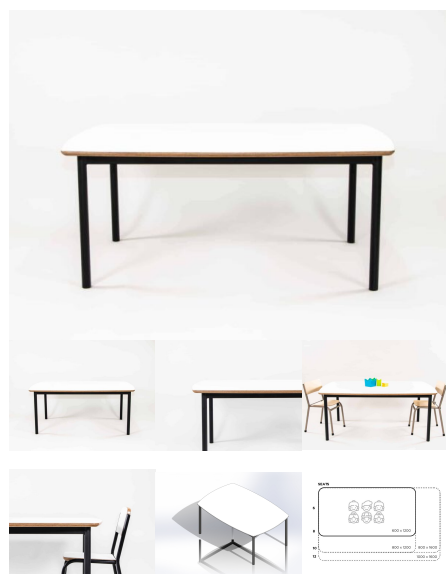

1200X800 RECTANGLE PUFFER TABLE

SKU: 3018

Powder Coated Steel Frame. Futura Top with 10 45 edge detail.

Table Height 385H (Infants), 450H (Toddlers), 500H (Preschoolers), TBC

Table Top Colour TBC, White, Maple

Powder Coated Steel Mannex White, Matt Bond Rivergum, Matt Bone White, Matt Desert Sand, Matt Scoria, Matt Storm Blue, Matt Wizard, TBC, Textura Black, Textura Charcoal, Textura Sandstone Grey, Textura Titania

Product Materials:

Product Dimensions: 1200L x 800W

Joinery Hours: 0.3

Engineering Hours: 0.5

Dispatch Hours: 0.1

Cubic Metres: .432

[Read More](#)

Price: $407.00 + GST

Categories: [Rectangle](#), [Tables](#), [Tables](#), [Under $500](#)

Tag: [Creative](#)