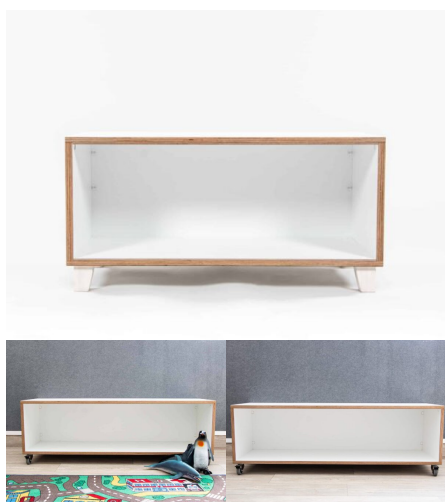

MULTI SHELF 1200 X 400

SKU: 4017

Multipurpose Shelving Unit. Timber Feet, Wheels or Plinth Variant. White units will be using 16mm White HPL as the back. Woodgrain other colour units will be using 18mm Futura Backs. Have priced as an average price.

Cabinet Colour TBC, White, Maple

Base Options Feet, Plinth, TBC, Wheels

Product Materials:

Product Dimensions: 1200L x 395W x 400H

Joinery Hours: 0.75

Engineering Hours: 0

Dispatch Hours: 0.15

Cubic Metres: .19

[Read More](#)

Price: $462.00 + GST

Categories: [Multi Shelving](#), [Storage](#), [Storage](#), [Under $500](#)

Tag: [Multi Shelving](#)