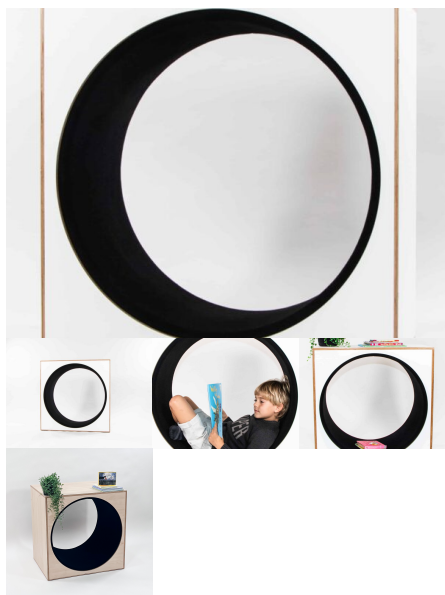

TUNNEL SEAT

SKU: 2020

Tunnel Seat - Futura with upholstered MDF/Plywood Ribbed Structure

Cabinet Colour TBC, White, Maple

Product Materials:

Product Dimensions: 795L x 395D x 800H

Joinery Hours: 2

Engineering Hours: 0

Dispatch Hours: 0.85

Cubic Metres: .25

[Read More](#)

Price: $1,131.00 + GST

Categories: [Benches](#), [Seating](#)

Tag: [Benches](#)