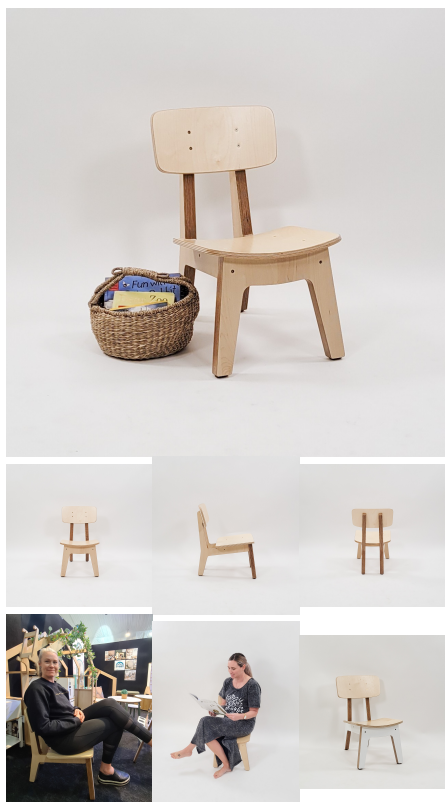

Joinery Hours: 0.16

Engineering Hours: 1

Dispatch Hours: 0.16

Cubic Metres: 0.027

[Read More](#)

Price: \$236.00 + GST

Categories: [Outdoor](#), [Stools](#)

TEACHER CHAIR