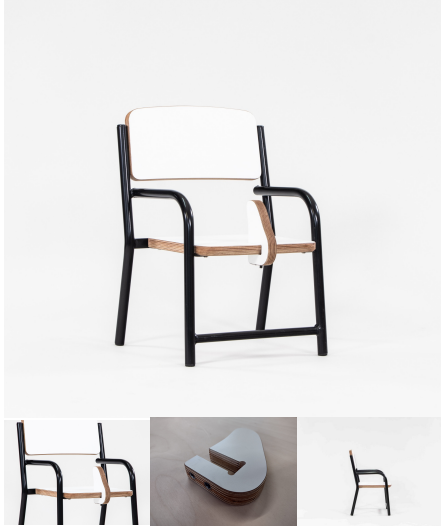

Tag: [Chairs](#)

CHARLIE CHAIR WITH POMMEL

SKU: 2040

Stacking Chair with arms offered in 2 seat height variants (285H and 220H). Also available with a removable support pole. Powder Coated Steel Frame with 18mm Futura Seat and Back