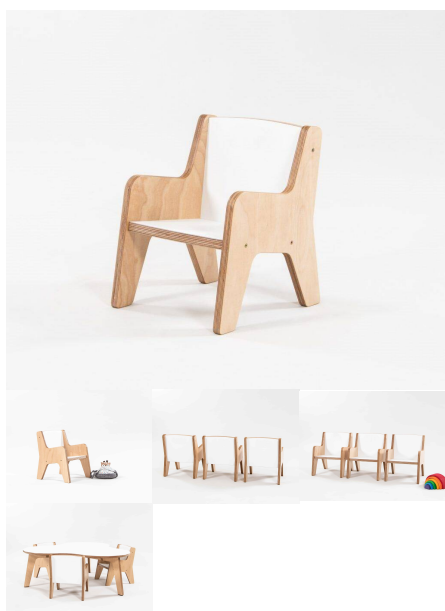

LITTLE PLY CHAIR

SKU: 2005

18mm Futura/Eco Spectrum - This chair was used for BS Papamoa Plaza

Product Materials:

Product Dimensions: 276L x 298W x 353H

Joinery Hours: 0.5

Engineering Hours:

Dispatch Hours: 0.05