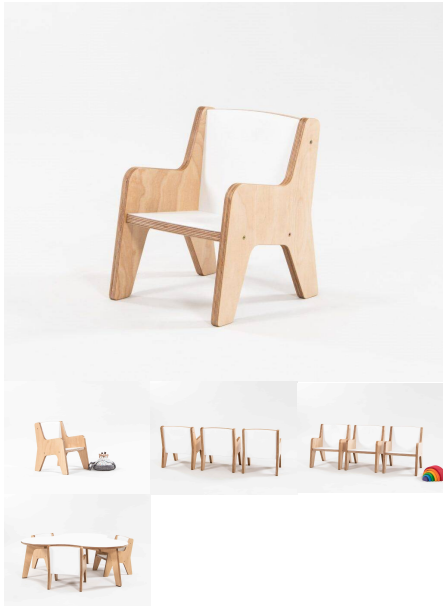

Categories: [Chairs](#), [Seating](#), [Seating](#), [Under \\$500](#)

Tag: [Chairs](#)

LITTLE PLY CHAIR

SKU: 2005

18mm Futura/Eco Spectrum - This chair was used for BS Papamoa Plaza

Product Materials:

Product Dimensions: 276L x 298W x 353H