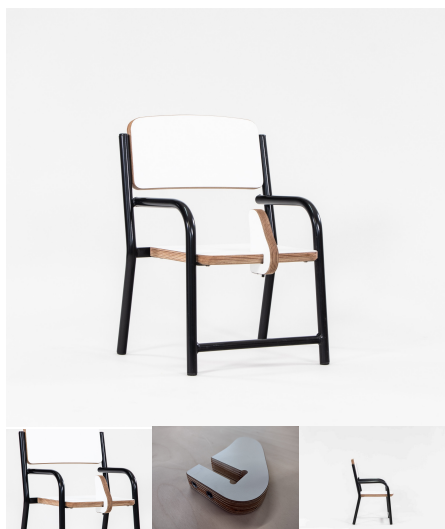

Categories: [Chairs](#), [Seating](#), [Seating](#), [Under \\$500](#)

Tag: [Chairs](#)

CHARLIE CHAIR WITH POMMEL

SKU: 2040

Stacking Chair with arms offered in 2 seat height variants (285H and 220H). Also available with a removable support pole. Powder Coated Steel Frame with 18mm Futura Seat and Back