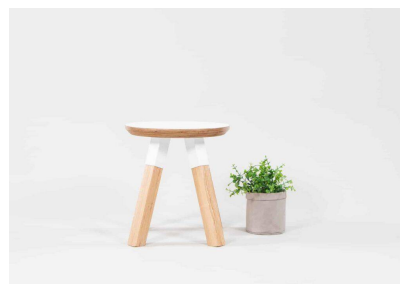

SEATING

Designed, loved and tested time after time.

We ensure all products are safe, ergonomic and inclusive of all ages of children.