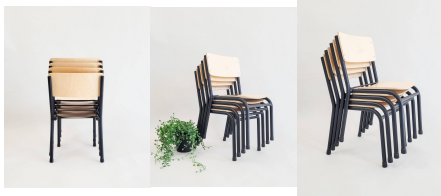

TABLE OF CONTENTS

Under \$500	2
Seating	6

UNDER \$500

If you're working to a budget, we have created this category for you to easily view furniture, within this under \$500 range.

STACKING CHAIR

SKU: 2000

Chair Height

Categories: [Chairs](#), [Seating](#), [Seating](#), [Under \\$500](#)

Tag: [Chairs](#)

CHARLIE CHAIR WITH POMMEL

SKU: 2040

Stacking Chair with arms offered in 2 seat height variants (285H and 220H). Also available with a removable support pole. Powder Coated Steel Frame with 18mm Futura Seat and Back

Categories: [Chairs](#), [Seating](#), [Seating](#), [Under \\$500](#)

Tag: [Chairs](#)

CHARLIE CHAIR

SKU: 2003

Stacking Chair with arms offered in 2 seat height variants (285H and 220H). Also available with a removable support pole. Powder Coated Steel Frame with 18mm Futura Seat and Back