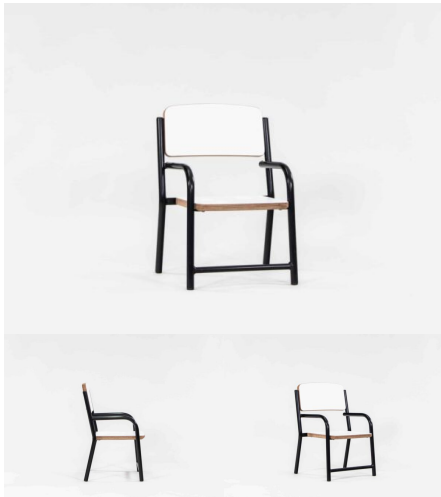

Chair Height

220H (Infants), 285H (Toddlers), TBC

Seat/Back Colour

TBC, White, Maple, Denim, Saffron, Wasabi

Powder Coated Steel

Mannex White, Matt Bond Rivergum, Matt Bone White, Matt Desert Sand, Matt Scoria, Matt Storm Blue, Matt Wizard, TBC, Textura Black, Textura Charcoal, Textura Sandstone Grey, Textura Titania

Categories: [Chairs](#), [Seating](#), [Seating](#), [Under \\$500](#)

Tag: [Chairs](#)

CHARLIE CHAIR

SKU: 2003

Stacking Chair with arms offered in 2 seat height variants (285H and 220H). Also available with a removable support pole. Powder Coated Steel Frame with 18mm Futura Seat and Back