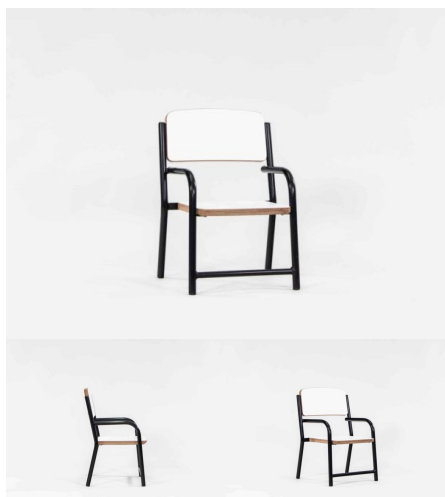

Categories: [Chairs](#), [Seating](#), [Seating](#), [Under \\$500](#)

Tag: [Chairs](#)

CHARLIE CHAIR

SKU: 2003

Stacking Chair with arms offered in 2 seat height variants (285H and 220H). Also available with a removable support pole. Powder Coated Steel Frame with 18mm Futura Seat and Back