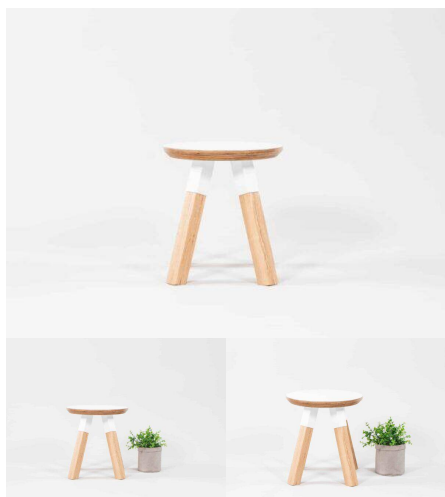

ELLIE STOOL - SQUARE

SKU: 2009

Stool - matches Work Desk Table. Powder Coated Steel plates and collars. American Ash Timber Legs. 1045 detail on seat top. Variable heights of 320mm and 285mm.

Stool Height

Product Materials:

Product Dimensions: 285Dia

Joinery Hours: 0.5

Engineering Hours: 0.5

Dispatch Hours: 0.2

Cubic Metres: 0.023

[Read More](#)

Price: \$280.00 + GST

Categories: [Seating](#), [Seating](#), [Stools](#), [Under \\$500](#)

Tag: [Stools](#)

ELLIE STOOL - ROUND

SKU: 2008

Stool - matches Work Desk Table. Powder Coated Steel plates and collars. American Ash Timber Legs. 1045 detail on seat top. Variable heights of 320mm and 285mm.