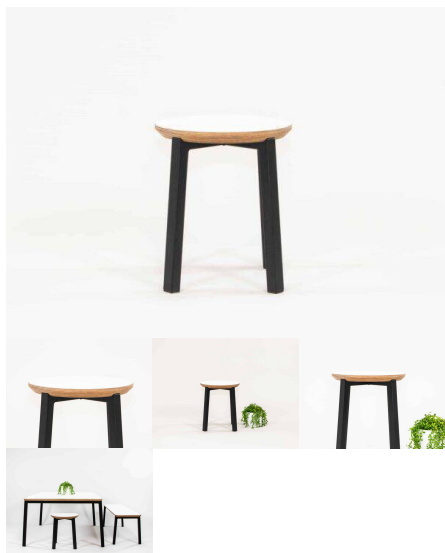

Categories: [Seating](#), [Seating](#), [Stools](#), [Under \\$500](#)

Tag: [Stools](#)

ELLIE STOOL - ROUND

SKU: 2008

Stool - matches Work Desk Table. Powder Coated Steel plates and collars. American Ash Timber Legs. 1045 detail on seat top. Variable heights of 320mm and 285mm.

Categories: [Seating](#), [Seating](#), [Stools](#), [Under \\$500](#)

Tag: [Stools](#)

BEN STOOL

SKU: 2007

Stool - matches with the 1200L Ben Art Table. Powder Coated Steel frame. 10 45 edge detail on seat top. Variable heights of 320mm and 285mm