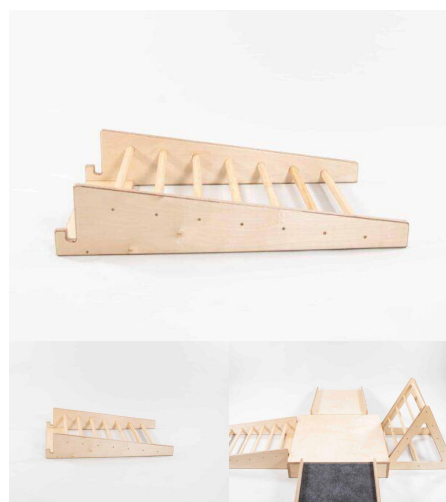

DOWEL RAMP

SKU: 7002

Dowelling Ramp - Part of Crawling Ramp Kitset

Product Materials:

Product Dimensions: 800L x 500W x 140H

Joinery Hours: 1

Engineering Hours: 0

Dispatch Hours: 0.1

Cubic Metres: .056

[Read More](#)

Price: $350.00 + GST

Categories: [Baby First](#), [Babyfirst](#), [Babyfirst](#), [Under $500](#)

Tag: [Babyfirst](#)