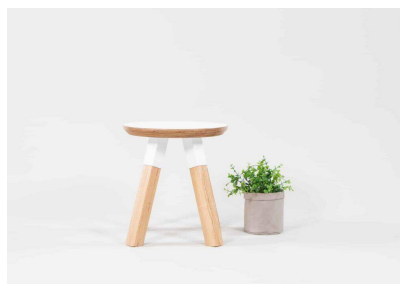

SKU: 2034

Table - Powder Coated Steel Frame. Future Wood Planks.

Powder Coated Steel

Mannex White, Matt Bond Rivergum, Matt Bone White, Matt Desert Sand, Matt Scoria, Matt Storm Blue, Matt Wizard, TBC, Textura Black, Textura Charcoal

BBQ BENCH SEAT 1100L

SKU: 2034

Table - Powder Coated Steel Frame. Future Wood Planks.

Powder Coated Steel

Mannex White, Matt Bond Rivergum, Matt Bone White, Matt Desert Sand, Matt Scoria, Matt Storm Blue, Matt Wizard, TBC, Textura Black, Textura Charcoal