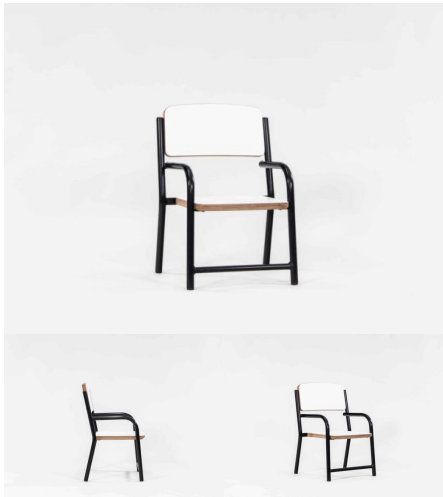

Powder Coated Steel

Chair Height

220H (Infants), 285H (Toddlers), TBC

Product Materials:

Product Dimensions:

Joinery Hours: 0.29

Engineering Hours: 0.25

Dispatch Hours: 0.47

Cubic Metres: 0.063

[Read More](#)

Price: \$183.00 + GST

Categories: [Chairs](#), [Seating](#), [Seating](#), [Under \\$500](#)

Tag: [Chairs](#)

CHARLIE CHAIR

SKU: 2003

Stacking Chair with arms offered in 2 seat height variants (285H and 220H). Also available with a removable support pole. Powder Coated Steel Frame with 18mm Futura Seat and Back