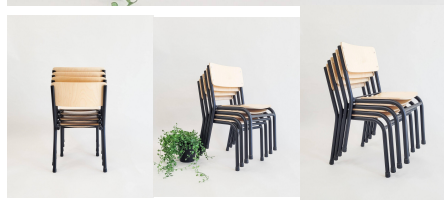

Categories: [Chairs](#), [Seating](#), [Seating](#), [Under \\$500](#)

Tags: [Chairs](#), [Under500](#)

FERGUS STACKING CHAIR

SKU: 2002

Stacking Chair offered in 3 seat height variants (320H, 285H and 220H). Powder Coated Steel Frame with 18mm Futura Seat and Back