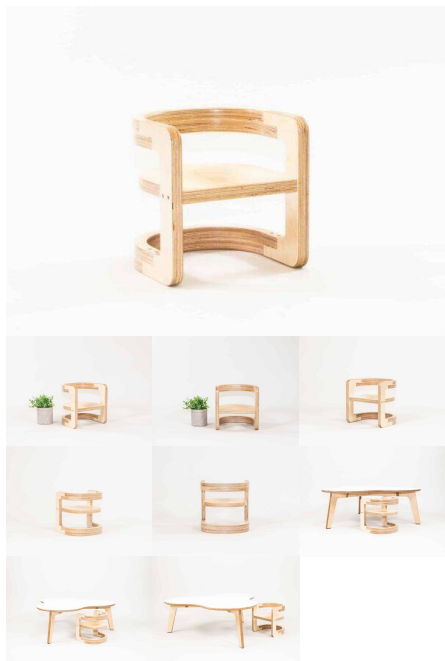

TILLY INFANT CHAIR

SKU: 2004

Clear Lacquered Plywood Infant Chair

Product Materials:

Product Dimensions: 280L x 250W x 280H (Seat heights 135H & 170H)

Joinery Hours: 1.75

Engineering Hours: 0

Dispatch Hours: 0.13

Cubic Metres: .02

[Read More](#)

Price: $414.00 + GST

Categories: [Chairs](#), [Seating](#)

Tag: [Chairs](#)