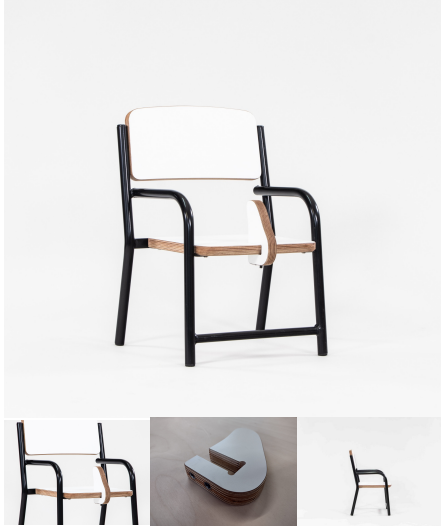

CHARLIE CHAIR WITH POMMEL

SKU: 2040

Stacking Chair with arms offered in 2 seat height variants (285H and 220H). Also available with a removable support pole. Powder Coated Steel Frame with 18mm Futura Seat and Back

Seat/Back Colour TBC, White, Maple, Denim, Saffron, Wasabi
Mannex White, Matt Bond Rivergum, Matt Bone White, Matt Desert Sand, Matt Scoria, Matt Storm Blue, Matt Wizard, TBC, Textura Black, Textura Charcoal, Textura Sandstone Grey, Textura Titania

Powder Coated Steel

Chair Height 220H (Infants), 285H (Toddlers), TBC

Product Materials:

Product Dimensions:

Joinery Hours: 0.29

Engineering Hours: 0.25

Dispatch Hours: 0.47

Cubic Metres: 0.063

[Read More](#)

Price: $183.00 + GST

Categories: [Chairs](#), [Seating](#), [Seating](#), [Under $500](#)

Tag: [Chairs](#)