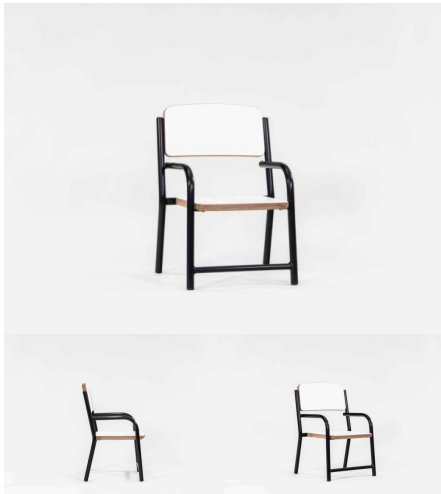

Powder Coated Steel

Chair Height 220H (Infants), 285H (Toddlers), TBC

Product Materials:

Product Dimensions:

Joinery Hours: 0.29

Engineering Hours: 0.25

Dispatch Hours: 0.47

Cubic Metres: 0.063

[Read More](#)

Price: \$183.00 + GST

Categories: [Chairs](#), [Seating](#), [Seating](#), [Under \\$500](#)

Tag: [Chairs](#)

CHARLIE CHAIR

SKU: 2003

Stacking Chair with arms offered in 2 seat height variants (285H and 220H). Also available with a removable support pole. Powder Coated Steel Frame with 18mm Futura Seat and Back