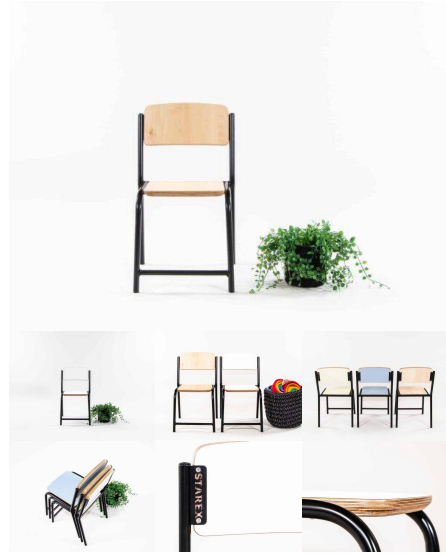

Categories: [Chairs](#), [Seating](#), [Seating](#), [Under \\$500](#)

Tags: [Chairs](#), [Under500](#)

FERGUS STACKING CHAIR

SKU: 2002

Stacking Chair offered in 3 seat height variants (320H, 285H and 220H). Powder Coated Steel Frame with 18mm Futura Seat and Back