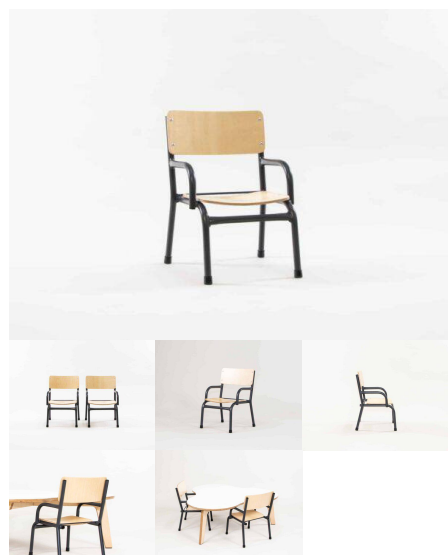

CHAIR WITH ARMS

SKU: 2001

Chair Height 220H (Infants), 285H (Toddlers), TBC

Powder Coated Steel Mannex White, Matt Bond Rivergum, Matt Bone White, Matt Desert Sand, Matt Scoria, Matt Storm Blue, Matt Wizard, TBC, Textura Black, Textura Charcoal, Textura Sandstone Grey, Textura Titania

Product Materials:
Product Dimensions:
Joinery Hours: 0.08
Engineering Hours: 0.13
Dispatch Hours: 0.13
Cubic Metres: .03

[Read More](#)

Price: $117.00 + GST

Categories: [Chairs](#), [Seating](#), [Seating](#), [Under $500](#)

Tag: [Chairs](#)