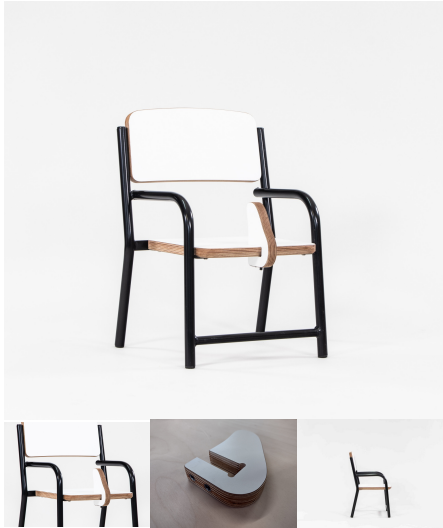

Categories: [Chairs](#), [Seating](#), [Seating](#), [Under \\$500](#)

Tag: [Chairs](#)

CHARLIE CHAIR WITH POMMEL

SKU: 2040

Stacking Chair with arms offered in 2 seat height variants (285H and 220H). Also available with a removable support pole. Powder Coated Steel Frame with 18mm Futura Seat and Back