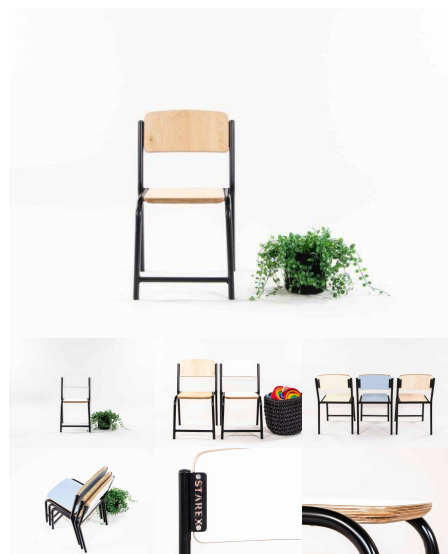

Categories: [Chairs](#), [Seating](#), [Seating](#), [Under \\$500](#)

Tags: [Chairs](#), [Under500](#)

FERGUS STACKING CHAIR

SKU: 2002

Stacking Chair offered in 3 seat height variants (320H, 285H and 220H). Powder Coated Steel Frame with 18mm Futura Seat and Back