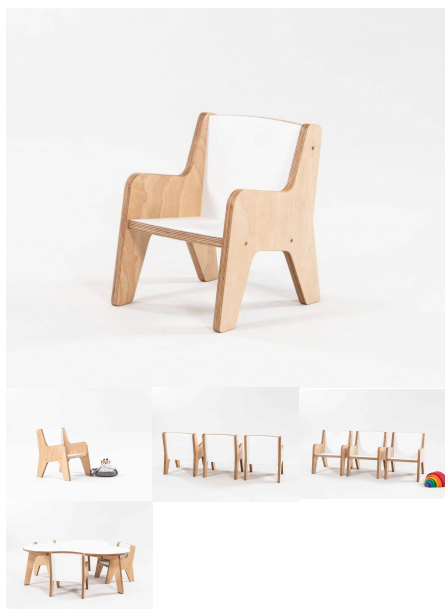

LITTLE PLY CHAIR

SKU: 2005

18mm Futura/Eco Spectrum - This chair was used for BS Papamoa Plaza

Product Materials:

Product Dimensions: 276L x 298W x 353H

Joinery Hours: 0.5

Engineering Hours:

Dispatch Hours: 0.05