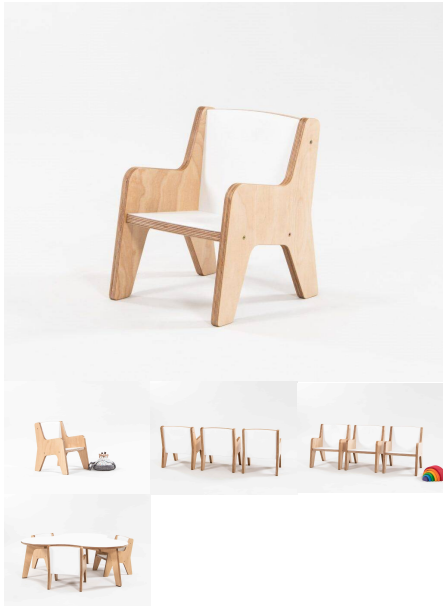

Price: \$121.00 + GST

Categories: [Chairs](#), [Seating](#), [Seating](#), [Under \\$500](#)

Tag: [Chairs](#)

LITTLE PLY CHAIR

SKU: 2005

18mm Futura/Eco Spectrum - This chair was used for BS Papamoa Plaza

Product Materials: