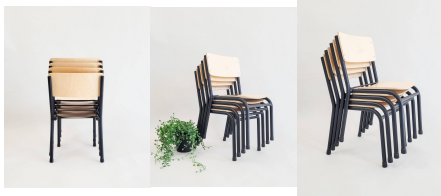

TABLE OF CONTENTS

Under \$500	2
Seating	6

UNDER \$500

If you're working to a budget, we have created this category for you to easily view furniture, within this under \$500 range.

STACKING CHAIR

SKU: 2000

Chair Height

Categories: [Chairs](#), [Seating](#), [Seating](#), [Under \\$500](#)

Tag: [Chairs](#)

CHARLIE CHAIR WITH POMMEL

SKU: 2040

Stacking Chair with arms offered in 2 seat height variants (285H and 220H). Also available with a removable support pole. Powder Coated Steel Frame with 18mm Futura Seat and Back