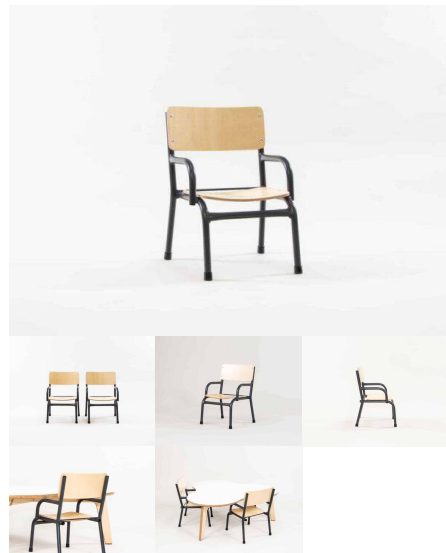

CHAIR WITH ARMS

SKU: 2001

Chair Height 220H (Infants), 285H (Toddlers), TBC

Powder Coated Steel Mannex White, Matt Bond Rivergum, Matt Bone White, Matt Desert Sand, Matt Scoria, Matt Storm Blue, Matt Wizard, TBC, Textura Black, Textura Charcoal, Textura Sandstone Grey, Textura Titania

Product Materials:

Product Dimensions:

Joinery Hours: 0.08

Engineering Hours: 0.13

Dispatch Hours: 0.13

Cubic Metres: .03

[Read More](#)

Price: $117.00 + GST

Categories: [Chairs](#), [Seating](#), [Seating](#), [Under $500](#)

Tag: [Chairs](#)