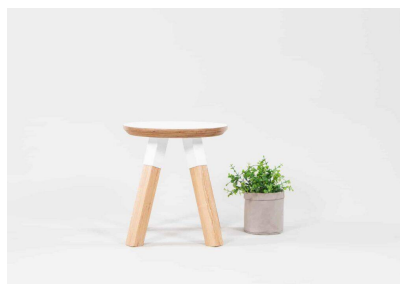

SEATING

Designed, loved and tested time after time.

We ensure all products are safe, ergonomic and inclusive of all ages of children.