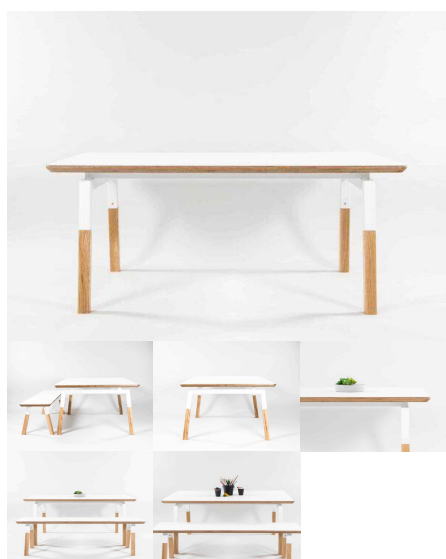

ELLIE TABLE

SKU: 3024

Art Table - matches Work Desk Bench. Powder Coated Steel plates and collars. American Ash Timber Legs. 1045 detail on table top. Variable heights of 450mm and 500mm.

Table Height 450H (Toddlers), 500H (Preschoolers), TBC

Table Top Colour TBC, White, Maple

Powder Coated Steel Mannex White, Matt Bond Rivergum, Matt Bone White, Matt Desert Sand, Matt Scoria, Matt Storm Blue, Matt Wizard, TBC, Textura Black, Textura Charcoal, Textura Sandstone Grey, Textura Titania

Product Materials:

Product Dimensions: 1200L x 800W x 450/500H

Joinery Hours: 1.4

Engineering Hours: 1.75

Dispatch Hours: 0.25

Cubic Metres: 0.432

[Read More](#)

Price: $895.00 + GST

Categories: [Rectangle](#), [Tables](#)

Tag: [Art](#)