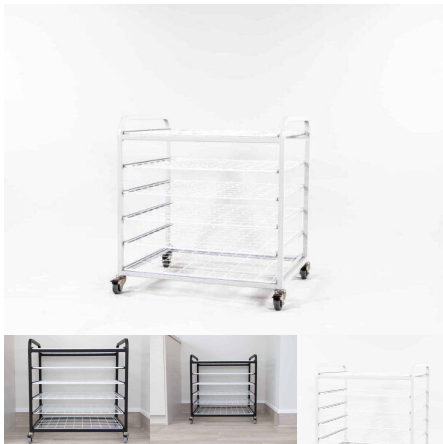

DRYING RACK SMALL

SKU: 5040

Steel Framed Drying Rack on wheels. Plastic Coated Wire Shelves.

Powder Coated Steel

Mannex White, Matt Bond Rivergum, Matt Bone White, Matt Desert Sand, Matt Scoria, Matt Storm Blue, Matt Wizard, TBC, Textura Black, Textura Charcoal, Textura Sandstone Grey, Textura Titania

Product Materials:

Product Dimensions: 650L x 500W x 680H

Joinery Hours: 0

Engineering Hours: 1.25

Dispatch Hours: 0.25

Cubic Metres: .22

[Read More](#)

Price: $565.00 + GST

Categories: [Art](#), [Play and Explore](#)

Tag: [Art](#)