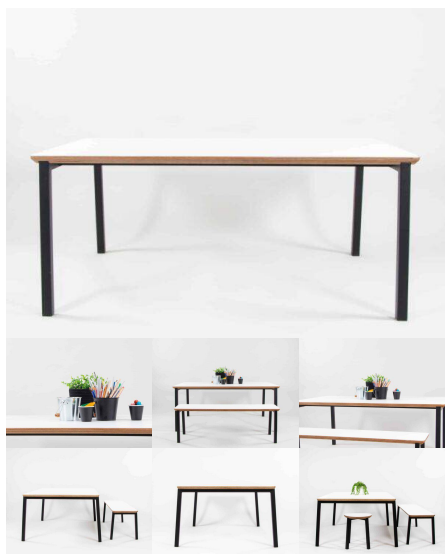

## ELLIE TABLE

**SKU:** 3024

Art Table - matches Work Desk Bench. Powder Coated Steel plates and collars. American Ash Timber Legs. 1045 detail on table top. Variable heights of 450mm and 500mm.

**Table Height** 450H (Toddlers), 500H (Preschoolers), TBC

## BEN TABLE

**SKU:** 3023

Table - matches with the 1000L Ben Bench. Powder Coated Steel frame. 10 45 edge detail on Table top. Variable heights of 450mm and 500mm

**Table Height** 450H (Toddlers), 500H (Preschoolers), TBC