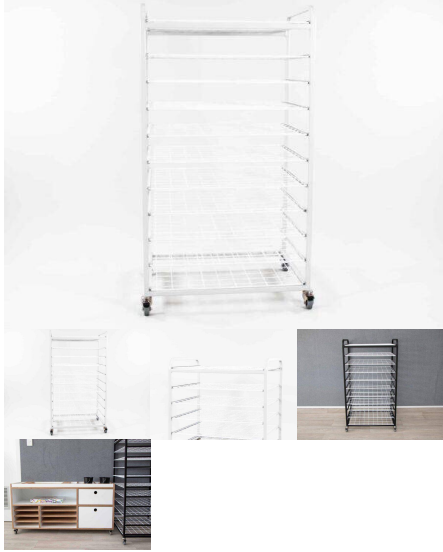

DRYING RACK LARGE

SKU: 5041

Steel Framed Drying Rack on wheels. Plastic Coated Wire Shelves.

Powder Coated Steel

Mannex White, Matt Bond Rivergum, Matt Bone White, Matt Desert Sand, Matt Scoria, Matt Storm Blue, Matt Wizard, TBC, Textura Black, Textura Charcoal, Textura Sandstone Grey, Textura Titania

Product Materials:

Product Dimensions: 650L x 500W x 1170H

Joinery Hours: 0

Engineering Hours: 1.75

Dispatch Hours: 0.25

Cubic Metres: .38

[Read More](#)

Price: $822.00 + GST

Categories: [Art](#), [Play and Explore](#)

Tag: [Art](#)