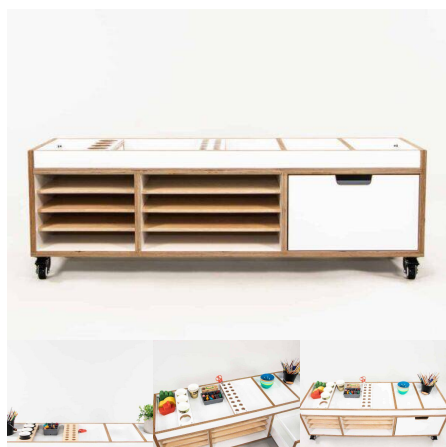

## ART STORAGE - PRESCHOOL

**SKU:** 5043

Large Art Unit with top tray, removable utensil holders, two drawers and removable plywood shelves. Timber feet, Wheels and Plinth options available.

**Cabinet Colour** TBC, White, Maple  
**Drawer/Door Colour** TBC, White, Maple  
**Base Options** Feet, Plinth, TBC, Wheels