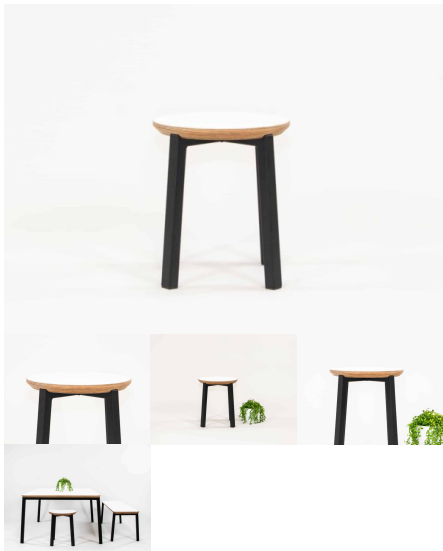

BEN STOOL

SKU: 2007

Stool - matches with the 1200L Ben Art Table. Powder Coated Steel frame. 10 45 edge detail on seat top. Variable heights of 320mm and 285mm

Stool Height

285H (Toddlers), 320H (Preschoolers), TBC

Seat Colour

TBC, White, Maple

Powder Coated Steel

Matt Bond Rivergum, Matt Bone White, Matt Desert Sand, Matt Scoria, Matt Storm Blue, Matt Wizard, TBC, Textura Black, Textura Charcoal, Textura Sandstone Grey, Textura Titania, Textura White

Product Materials:

Product Dimensions: 285 Diameter

Joinery Hours: 0.16

Engineering Hours: 0.5

Dispatch Hours: 0.1

Cubic Metres: 0.03

[Read More](#)

Price: $196.00 + GST

Categories: [Seating](#), [Seating](#), [Stools](#), [Under $500](#)

Tag: [Stools](#)