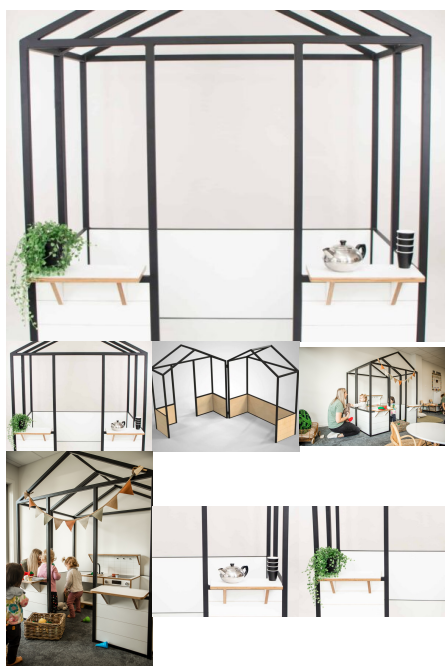

FOLDABLE HOUSE

SKU: 5072

Family Play House that can hinged 180degrees. Assembly: Welded and powder coated, then assembled. Screw assembly.

Weight	100 kg
Dimensions	160 x 120 x 190 cm
House Panel Height	500H(Toddlers), 600H(Preschool), TBC
Cabinet Colour	TBC, White, Maple
Powder Coated Steel	Matt Bond Rivergum, Matt Bone White, Matt Desert Sand, Matt Scoria, Matt Storm Blue, Matt Wizard, TBC, Textura Black, Textura Charcoal, Textura Sandstone Grey, Textura Titania, Textura White

Product Materials:

Product Dimensions: 1600L x 1200W x 1900H

Joinery Hours: 0.75

Engineering Hours: 8.25

Dispatch Hours: 1

Cubic Metres: 3.648

[Read More](#)

Price: $2,982.00 + GST