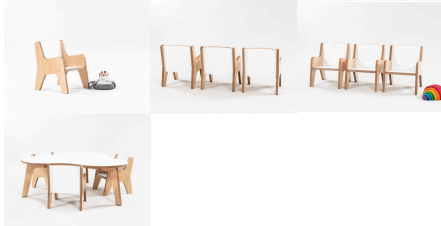

LITTLE PLY CHAIR

SKU: 2005

18mm Futura/Eco Spectrum - This chair was used for BS Papamoa Plaza

Product Materials:

Product Dimensions: 276L x 298W x 353H

Joinery Hours: 0.5

Engineering Hours:

Dispatch Hours: 0.05

Cubic Metres: 0.029

[Read More](#)

Price: $164.00 + GST

Categories: [Chairs](#), [Seating](#), [Seating](#), [Under $500](#)

Tags: [Chairs](#), [Under500](#)