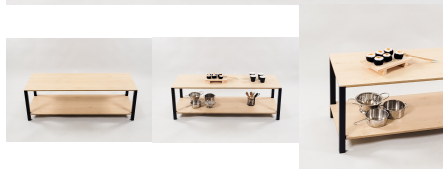

Price: \$438.00 + GST

Categories: [Storage](#), [Storage](#), [Tiered Shelving](#), [Under \\$500](#)

Tag: [Tiered Shelving](#)

FRIDGE - PRESCHOOL

SKU: 5006

Family Play Single Fridge. Timber feet, wheels or plinth variants available.