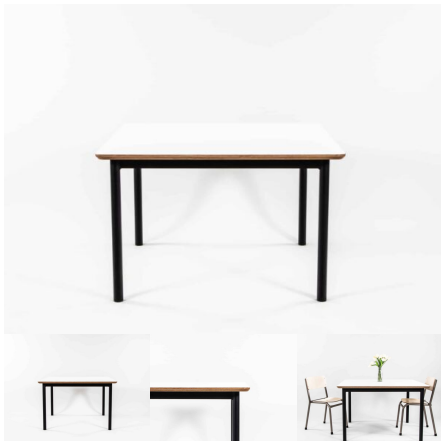

1000 SQUARE TABLE

SKU: 3007

Powder Coated Steel Frame. Futura Top with 10 45 edge detail.

Table Height 385H (Infants), 450H (Toddlers), 500H (Preschoolers), TBC

Table Top Colour TBC, White, Maple

Powder Coated Steel Matt Bond Rivergum, Matt Bone White, Matt Desert Sand, Matt Scoria, Matt Storm Blue, Matt Wizard, TBC, Textura Black, Textura Charcoal, Textura Sandstone Grey, Textura Titania, Textura White

Product Materials:

Product Dimensions: 1000sq

Joinery Hours: 0.25

Engineering Hours: 0.5

Dispatch Hours: 0.1

Cubic Metres: 0.45

[Read More](#)

Price: $389.00 + GST

Categories: [Square](#), [Tables](#), [Tables](#), [Under $500](#)

Tag: [Square](#)