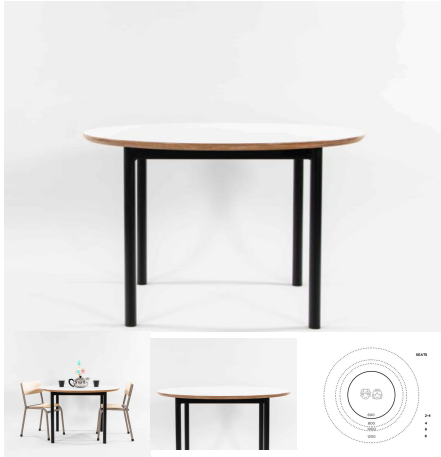

Categories: [Square](#), [Tables](#)

Tag: [Creative](#)

1000 ROUND TABLE

SKU: 3003

Powder Coated Steel Frame. Futura Top with 10 45 edge detail.

Table Height 385H (Infants), 450H (Toddlers), 500H (Preschoolers), TBC