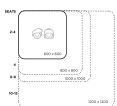

600 SQUARE TABLE

SKU: 3005

Table Height

385H (Infants), 450H (Toddlers), 500H (Preschoolers), TBC

Table Top Colour

TBC, White, Maple

Powder Coated Steel

Matt Bond Rivergum, Matt Bone White, Matt Desert Sand, Matt Scoria, Matt Storm Blue, Matt Wizard, TBC, Textura Black, Textura Charcoal, Textura Sandstone Grey, Textura Titania, Textura White

Product Materials:

Product Dimensions: 600sq

Joinery Hours: 0.2

Engineering Hours: 0.5

Dispatch Hours: 0.1

Cubic Metres: 0.162

[Read More](#)

Price: $242.00 + GST

Categories: [Square](#), [Tables](#), [Tables](#), [Under $500](#)

Tag: [Square](#)

600 SQUARE PUFFER TABLE

SKU: 3014

Powder Coated Steel Frame. Futura Top with 10 45 edge detail.

Table Height

385H (Infants), 450H (Toddlers), 500H (Preschoolers), TBC

Table Top Colour

TBC, White, Maple

Powder Coated Steel

Matt Bond Rivergum, Matt Bone White, Matt Desert Sand, Matt Scoria, Matt Storm Blue, Matt Wizard, TBC, Textura Black, Textura Charcoal, Textura Sandstone Grey, Textura Titania, Textura White

Product Materials:

Product Dimensions: 600L x 600W

Joinery Hours: .25

Engineering Hours: 0.5

Dispatch Hours: 0.1

Cubic Metres: .162

[Read More](#)

Price: $242.00 + GST

Categories: [Square](#), [Tables](#), [Tables](#), [Under $500](#)

Tag: [Creative](#)