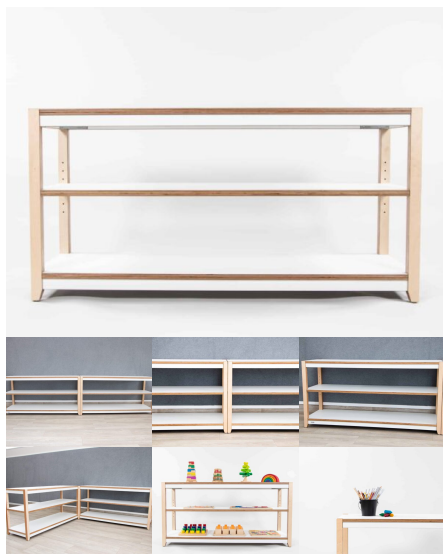

3 TIERED SHELF

SKU: 4030

Fixed Shelf top and bottom with 1 x Adjustable shelf. For timing on this bear in mind that legs can be stock produced i.e. saw set up for the angle cut on legs can be done once for say x5-10 units at a time.

Cabinet Colour TBC, White, Maple

Product Materials:

Product Dimensions: 1200L x 395W x 600H

Joinery Hours: 1.75

Engineering Hours: 0

Dispatch Hours: 0.1

Cubic Metres: .28

[Read More](#)

Price: $719.00 + GST

Categories: [Storage](#), [Tiered Shelving](#)

Tag: [Tiered Shelving](#)