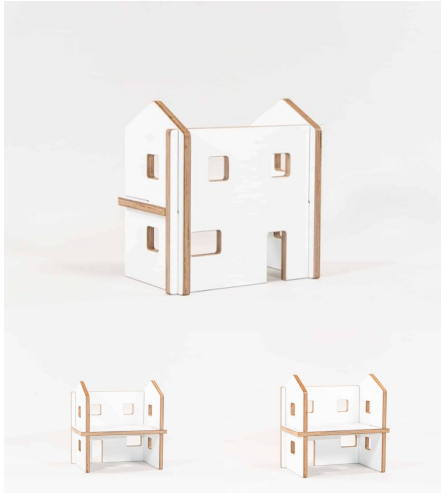

DOLLS HOUSE

SKU: 5020

Cabinet Colour

Denim, Saffron, Taupe Grey, TBC, Wasabi, White, Maple

Product Materials:

Product Dimensions: 395L x 250W x 395H

Joinery Hours: 0.25

Engineering Hours:

Dispatch Hours: 0.1

Cubic Metres: 0.01

[Read More](#)

Price: $100.00 + GST

Categories: [Family Play](#), [Family Play](#), [Play and Explore](#), [Under $500](#)

Tag: [Family Play](#)