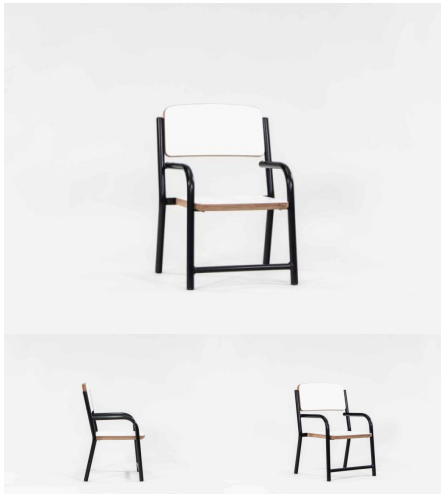

CHARLIE CHAIR

SKU: 2003

Stacking Chair with arms offered in 2 seat height variants (285H and 220H). Also available with a removable support pole. Powder Coated Steel Frame with 18mm Futura Seat and Back

Chair Height

220H (Infants), 285H (Toddlers), TBC

Seat/Back Colour

TBC, White, Maple, Denim, Saffron, Wasabi

Powder Coated Steel

Matt Bond Rivergum, Matt Bone White, Matt Desert Sand, Matt Scoria, Matt Storm Blue, Matt Wizard, TBC, Textura Black, Textura Charcoal, Textura Sandstone Grey, Textura Titania, Textura White

Product Materials:

Product Dimensions:

Joinery Hours: 0.13

Engineering Hours: 0.25

Dispatch Hours: 0.07

Cubic Metres: 0.063

[Read More](#)

Price: $115.00 + GST

Categories: [Chairs](#), [Seating](#), [Seating](#), [Under $500](#)

Tag: [Chairs](#)