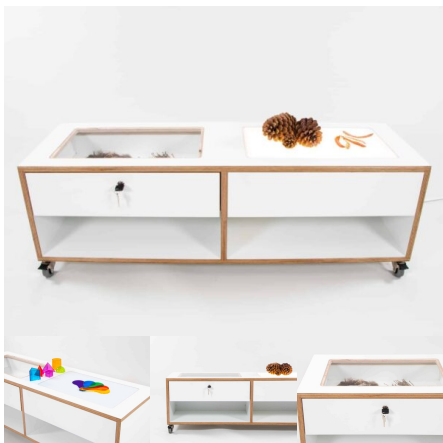

Price: \$3,269.00 + GST

Categories: [Family Play](#), [Play and Explore](#), [Storage](#), [Tall Shelving Units](#)

Tag: [Benches](#)

DISCOVERY STATION - PRESCHOOL

SKU: 5055

Science Station with Lightbox and Observation Drawer. Timber feet, Wheels and Plinth options available. I would like two adjustable shelves added to this unit.