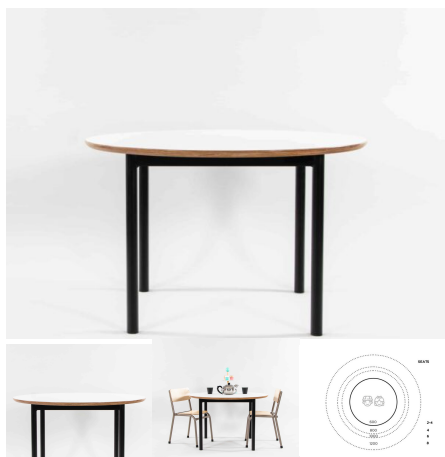

1200 ROUND TABLE

SKU: 3004

Powder Coated Steel Frame. Futura Top with 10 45 edge detail.

Table Height 385H (Infants), 450H (Toddlers), 500H (Preschoolers), TBC

Table Top Colour TBC, White, Maple

Powder Coated Steel

Matt Bond Rivergum, Matt Bone White, Matt Desert Sand, Matt Scoria, Matt Storm Blue, Matt Wizard, TBC, Textura Black, Textura Charcoal, Textura Sandstone Grey, Textura Titania, Textura White

Product Materials:

Product Dimensions: 1200 Diameter

Joinery Hours: 0.25

Engineering Hours: 0.5

Dispatch Hours: 0.1

Cubic Metres: 0.648

[Read More](#)

Price: $432.00 + GST

Categories: [Round](#), [Tables](#), [Tables](#), [Under $500](#)

Tag: [Round](#)