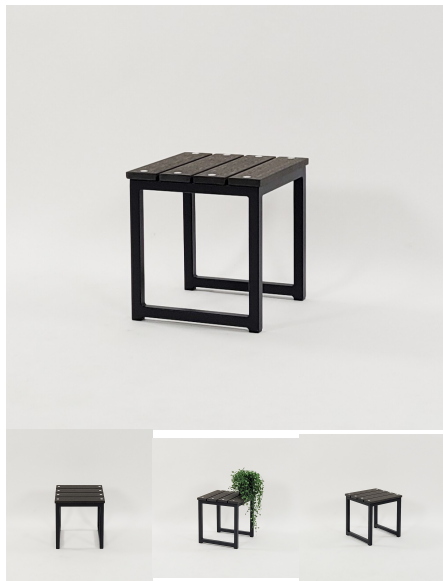

BBQ STOOL

SKU: 2042

Stool Height

285H (Toddlers), 320H (Preschoolers), TBC

Powder Coated Steel

Matt Bond Rivergum, Matt Bone White, Matt Desert Sand, Matt Scoria, Matt Storm Blue, Matt Wizard, TBC, Textura Black, Textura Charcoal, Textura White

Product Materials:

Product Dimensions: 300L x 290W x 320H

Joinery Hours: 0.16

Engineering Hours: 1

Dispatch Hours: 0.16

Cubic Metres: 0.027

[Read More](#)

Price: $236.00 + GST

Categories: [Outdoor](#), [Stools](#)