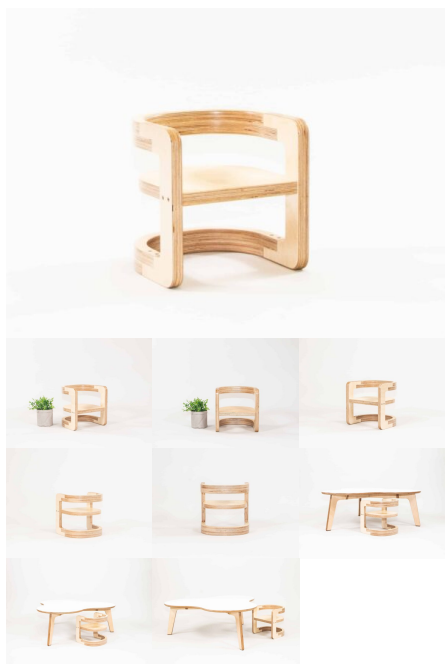

TILLY INFANT CHAIR

SKU: 2004

Clear Lacquered Plywood Infant Chair

Product Materials:

Product Dimensions: 280L x 250W x 280H (Seat heights 135H & 170H)

Joinery Hours: 1.75

Engineering Hours: 0

Dispatch Hours: 0.13

Cubic Metres: .02

[Read More](#)

Price: $375.00 + GST

Categories: [Chairs](#), [Seating](#)

Tag: [Chairs](#)