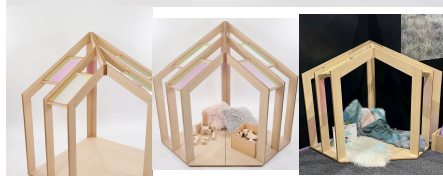

DRESS UP MOBILE MIRROR WITH HOOKS

SKU: 5078

Cabinet Colour

TBC, White, Maple

Powder Coated Steel

Matt Bond Rivergum, Matt Bone White, Matt Desert Sand, Matt Scoria, Matt Storm Blue, Matt Wizard, TBC, Textura Black, Textura Charcoal, Textura Sandstone Grey, Textura Titania, Textura White

Product Materials: Powder Coated Steel, 18mm Futura, Acrylic Mirror

Product Dimensions: 1045L x 395W x 1100H

Joinery Hours: 0.5

Engineering Hours: 1.33

Dispatch Hours: 0.5

Cubic Metres: 0.454

[Read More](#)

Price: $716.00 + GST

Categories: [Dress Up & Mirrors](#), [Play and Explore](#)

Tags: [Dress Ups](#), [Mirrors](#)

COSY HOUSE (WITH DICHRIC PANELS)

SKU: 5074

Product Materials:

Product Dimensions: 1200L x 1200W x 1485H

Joinery Hours: 5.5

Engineering Hours:

Dispatch Hours: 0.75

Cubic Metres: 2.138

[Read More](#)

Price: $2,634.00 + GST

Categories: [Houses](#), [Play and Explore](#)