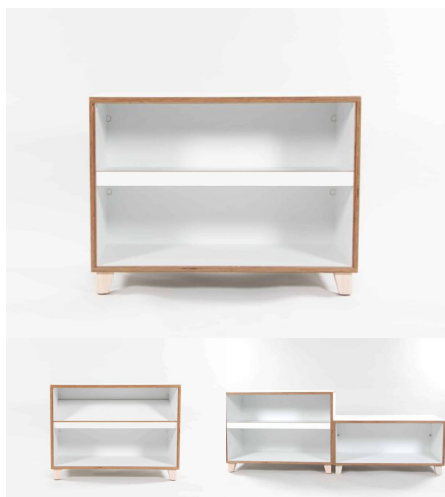

MULTI SHELF 800 X 600

SKU: 4015

Multipurpose shelving Unit 1 x Adj shelf flat or angled. Timber Feet, Wheels or Plinth Variant. White units will be using 16mm White HPL as the back. Woodgrain other colour units will be using 18mm Futura Backs. Have priced as an average price.

Cabinet Colour TBC, White, Maple
Base Options Feet, Plinth, TBC, Wheels

Product Materials:
Product Dimensions: 800L x 395W x 600H
Joinery Hours: 0.95
Engineering Hours: 0
Dispatch Hours: 0.15
Cubic Metres: .19

[Read More](#)

Price: $499.00 + GST

Categories: [Multi Shelving](#), [Storage](#), [Storage](#), [Under $500](#)

Tag: [Multi Shelving](#)