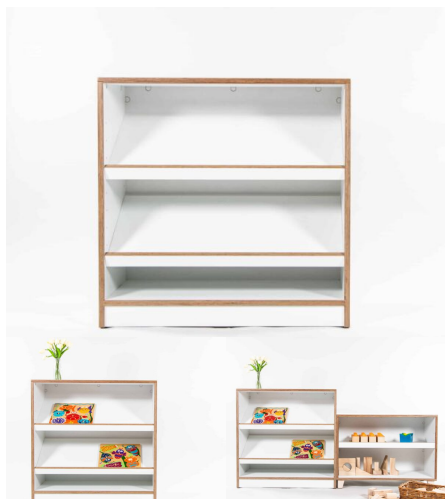

MULTI SHELF 800 X 800

SKU: 4016

Multipurpose shelving Unit 2 x Adj shelf flat or angled. Timber Feet, Wheels or Plinth Variant. White units will be using 16mm White HPL as the back. Woodgrain other colour units will be using 18mm Futura Backs. Have priced as an average price.

Cabinet Colour TBC, White, Maple
Base Options Feet, Plinth, TBC, Wheels

Product Materials:
Product Dimensions: 800L x 395W x 800H
Joinery Hours: 1.25
Engineering Hours: 0
Dispatch Hours: 0.15
Cubic Metres: .25

[Read More](#)

Price: $638.00 + GST

Categories: [Multi Shelving](#), [Storage](#)

Tag: [Multi Shelving](#)