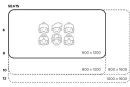

1200 TRAPEZOID TABLE

SKU: 3021

Powder Coated Steel Frame. Futura Top with 10 45 edge detail.

Table Height 385H (Infants), 450H (Toddlers), 500H (Preschoolers), TBC

Table Top Colour TBC, White, Maple

Powder Coated Steel

Matt Bond Rivergum, Matt Bone White, Matt Desert Sand, Matt Scoria, Matt Storm Blue, Matt Wizard, TBC, Textura Black, Textura Charcoal, Textura Sandstone Grey, Textura Titania, Textura White

Product Materials:

Product Dimensions: 1200L x 560W

Joinery Hours: 0.25

Engineering Hours: 0.66

Dispatch Hours: 0.1

Cubic Metres: 0.30

[Read More](#)

Price: $366.00 + GST

Categories: [Creative](#), [Tables](#), [Tables](#), [Under $500](#)

Tag: [Creative](#)

1200X800 RECTANGLE TABLE

SKU: 3010

Powder Coated Steel Frame. Futura Top with 10 45 edge detail.

Table Top Colour TBC, White, Maple

Powder Coated Steel

Matt Bond Rivergum, Matt Bone White, Matt Desert Sand, Matt Scoria, Matt Storm Blue, Matt Wizard, TBC, Textura Black, Textura Charcoal, Textura Sandstone Grey, Textura Titania, Textura White

Table Height 385H (Infants), 450H (Toddlers), 500H (Preschoolers), TBC

Product Materials:

Product Dimensions: 1200L x 800W

Joinery Hours: 0.25

Engineering Hours: 0.5

Dispatch Hours: 0.1

Cubic Metres: 0.432

[Read More](#)

Price: $407.00 + GST

Categories: [Rectangle](#), [Tables](#), [Tables](#), [Under $500](#)

Tag: [Rectangle](#)