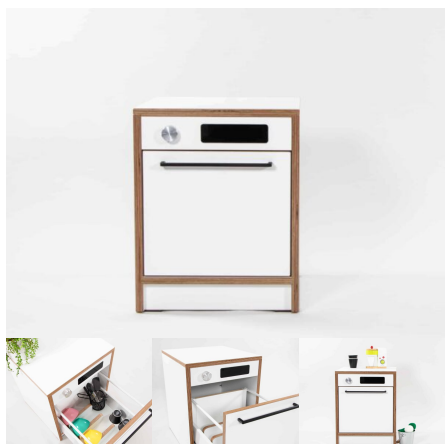

DISHWASHER - INFANT & TODDLER

SKU: 5009

Family Play Single Dishwasher. Alto Drawer with Galley Rails. Timber feet, wheels or plinth variants available.

Cabinet Colour	TBC, White, Maple
Door/Panel Front Colour	TBC, White, Maple
Base Options	Feet, Plinth, TBC, Wheels

Product Materials:

Product Dimensions: 395L x 395W x 500H

Joinery Hours: 1

Engineering Hours:

Dispatch Hours: 0.2

Cubic Metres: 0.078

[Read More](#)

Price: $449.00 + GST

Categories: [Family Play](#), [Play and Explore](#)

Tag: [Family Play](#)