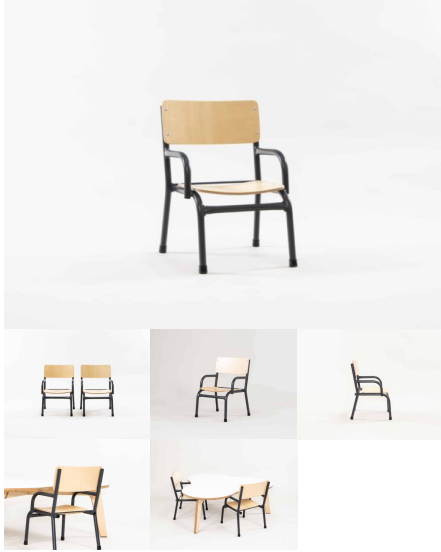

CHAIR WITH ARMS

SKU: 2001

Chair Height

220H (Infants), 285H (Toddlers), TBC

Powder Coated Steel

Matt Bond Rivergum, Matt Bone White, Matt Desert Sand, Matt Scoria, Matt Storm Blue, Matt Wizard, TBC, Textura Black, Textura Charcoal, Textura Sandstone Grey, Textura Titania, Textura White

Product Materials:

Product Dimensions:

Joinery Hours: 0.08

Engineering Hours: 0.13

Dispatch Hours: 0.13

Cubic Metres: .03

[Read More](#)

Price: $111.00 + GST

Categories: [Chairs](#), [Seating](#), [Seating](#), [Under $500](#)

Tag: [Chairs](#)