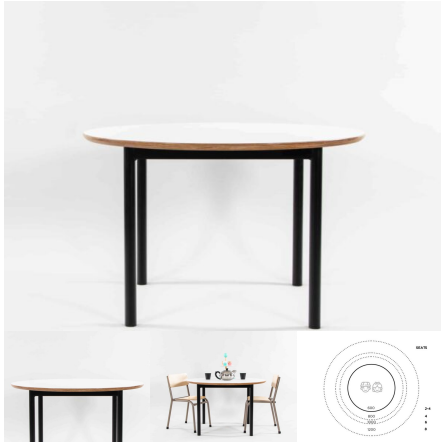

Categories: [Square](#), [Tables](#), [Tables](#), [Under \\$500](#)

Tag: [Creative](#)

800 ROUND TABLE

SKU: 3002

Powder Coated Steel Frame. Futura Top with 10 45 edge detail.

Table Height 385H (Infants), 450H (Toddlers), 500H (Preschoolers), TBC
Table Top Colour TBC, White, Maple
Powder Coated Steel Matt Bond Rivergum, Matt Bone White, Matt Desert Sand, Matt Scoria, Matt Storm Blue, Matt Wizard, TBC, Textura Black, Textura Charcoal, Textura Sandstone Grey, Textura Titania, Textura White