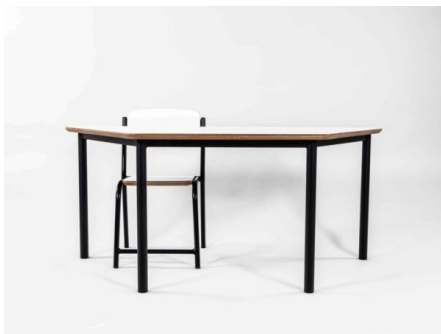

Engineering Hours:

Dispatch Hours:

Cubic Metres:

[Read More](#)

Price: From: \$1,576.00 + GST

Categories: [Sets](#), [Table & Seating](#)

1200 TRAPEZOID TABLE AND FERGUS STACKING CHAIRS (SET)

SKU: N/A