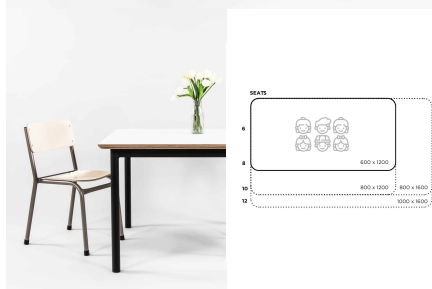

MAKI (BOOKSHELF)

SKU: 4009

Orca Book Storage Unit

Product Materials:

Product Dimensions: 1280L x 705H x 655W

Joinery Hours: 1

Engineering Hours: 0

Dispatch Hours: 0.35

Cubic Metres: .59

[Read More](#)

Price: $499.00 + GST

Categories: [Book + Puzzle](#), [Storage](#), [Storage](#), [Under $500](#)

Tag: [Book + Puzzle](#)

1600X800 RECTANGLE TABLE

SKU: 3011

Powder Coated Steel Frame. Futura Top with 10 45 edge detail.

Table Height 385H (Infants), 450H (Toddlers), 500H (Preschoolers), TBC

Table Top Colour TBC, White, Maple

Powder Coated Steel Matt Bond Rivergum, Matt Bone White, Matt Desert Sand, Matt Scoria, Matt Storm Blue, Matt Wizard, TBC, Textura Black, Textura Charcoal, Textura Sandstone Grey, Textura Titania, Textura White

Product Materials:

Product Dimensions: 1600L x 800W

Joinery Hours: 0.25

Engineering Hours: 0.5

Dispatch Hours: 0.1

Cubic Metres: 0.576

[Read More](#)

Price: $459.00 + GST

Categories: [Rectangle](#), [Tables](#), [Tables](#), [Under $500](#)

Tag: [Rectangle](#)