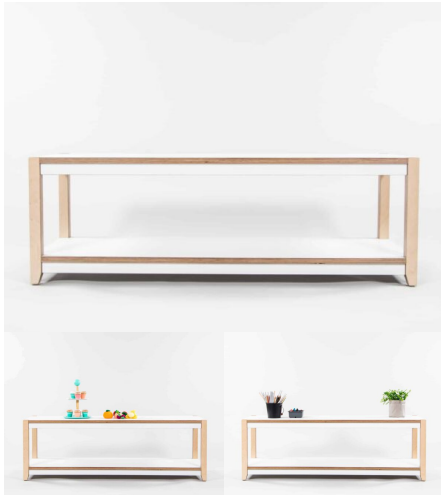

Tag: [Family Play](#)

2 TIERED SHELF

SKU: 4029

Fixed Shelf top and Bottom. For timing on this bear in mind that legs can be stock produced i.e. saw set up for the angle cut on legs can be done once for say x5-10 units at a time.