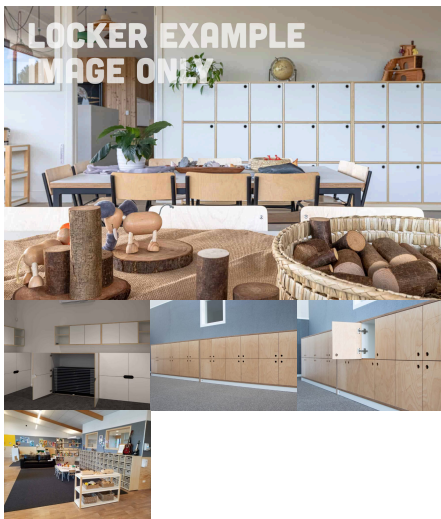

LOCKERS

SKU: 6013

Collage of Images and perhaps online questionnaire on website for customers to create a POA

Cabinet Colour   TBC

Product Materials: TBC

Product Dimensions: TBC

Joinery Hours: TBC

Engineering Hours: TBC

Dispatch Hours: TBC

Cubic Metres: TBC

[Read More](#)

Price:

Categories: [Bags & Lockers](#), [Bags & Lockers](#), [Staffroom](#), [Storage](#), [Teachers](#)

Tag: [Teachers](#)