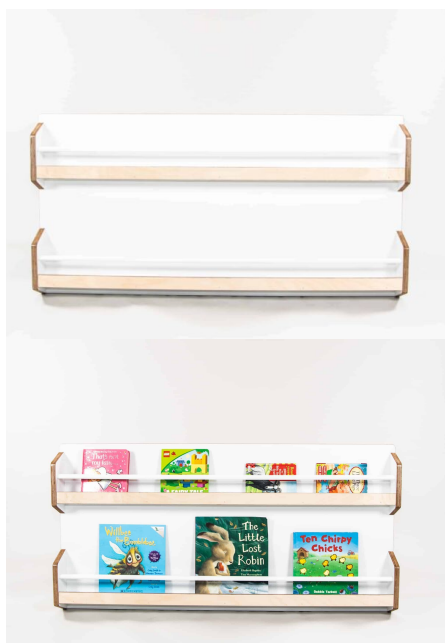

WALL MOUNTED BOOK SHELF 1200L

SKU: 4002

Wall Mounted two tier book shelf. Futura with Dowel support rails

Powder Coated Steel Matt Bond Rivergum, Matt Bone White, Matt Desert Sand, Matt Scoria, Matt Storm Blue, Matt Wizard, TBC, Textura Black, Textura Charcoal, Textura Sandstone Grey, Textura Titania, Textura White

Product Materials:
Product Dimensions: 1200L x 120W x 600H
Joinery Hours: 0.75
Engineering Hours: .1
Dispatch Hours: 0.1
Cubic Metres: .086

[Read More](#)

Price: $375.00 + GST

Categories: [Book + Puzzle](#), [Storage](#), [Storage](#), [Under $500](#)

Tag: [Book + Puzzle](#)