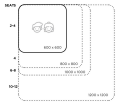

1200 SQUARE TABLE

SKU: 3008

Powder Coated Steel Frame. Futura Top with 10 45 edge detail.

Table Height 385H (Infants), 450H (Toddlers), 500H (Preschoolers), TBC

Table Top Colour TBC, White, Maple

Powder Coated Steel Matt Bond Rivergum, Matt Bone White, Matt Desert Sand, Matt Scoria, Matt Storm Blue, Matt Wizard, TBC, Textura Black, Textura Charcoal, Textura Sandstone Grey, Textura Titania, Textura White

Product Materials:

Product Dimensions: 1200L x 1200W

Joinery Hours: 0.25

Engineering Hours: 0.5

Dispatch Hours: 0.1

Cubic Metres: .648

[Read More](#)

Price: $432.00 + GST

Categories: [Square](#), [Tables](#), [Tables](#), [Under $500](#)

Tag: [Square](#)

1200 SQUARE PUFFER TABLE

SKU: 3017

Powder Coated Steel Frame. Futura Top with 10 45 edge detail.

Table Height 385H (Infants), 450H (Toddlers), 500H (Preschoolers), TBC

Table Top Colour TBC, White, Maple

Powder Coated Steel Matt Bond Rivergum, Matt Bone White, Matt Desert Sand, Matt Scoria, Matt Storm Blue, Matt Wizard, TBC, Textura Black, Textura Charcoal, Textura Sandstone Grey, Textura Titania, Textura White

Product Materials:

Product Dimensions: 1200L x 1200W

Joinery Hours: 0.35

Engineering Hours: 0.5

Dispatch Hours: 0.1

Cubic Metres: .648

[Read More](#)

Price: $432.00 + GST

Categories: [Square](#), [Tables](#)

Tag: [Creative](#)