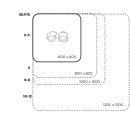

800 SQUARE PUFFER TABLE

SKU: 3015

Powder Coated Steel Frame. Futura Top with 10 45 edge detail.

Table Height 385H (Infants), 450H (Toddlers), 500H (Preschoolers), TBC

Table Top Colour TBC, White, Maple

Powder Coated Steel Matt Bond Rivergum, Matt Bone White, Matt Desert Sand, Matt Scoria, Matt Storm Blue, Matt Wizard, TBC, Textura Black, Textura Charcoal, Textura Sandstone Grey, Textura Titania, Textura White

Product Materials:

Product Dimensions: 800L x 800W

Joinery Hours: 0.25

Engineering Hours: 0.5

Dispatch Hours: 0.1

Cubic Metres: .288

[Read More](#)

Price: $304.00 + GST

Categories: [Square](#), [Tables](#)

Tag: [Creative](#)