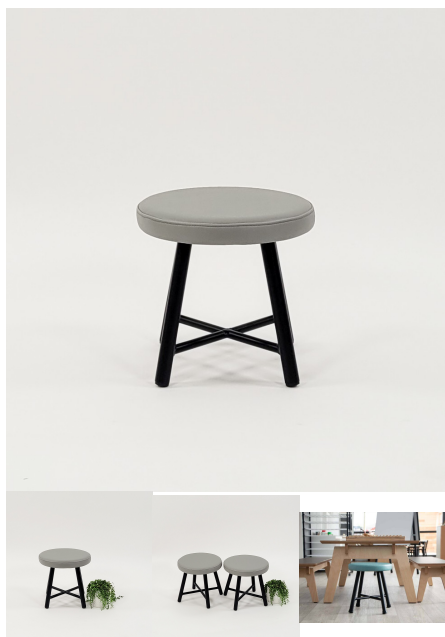

Categories: [Bench Seats](#), [Benches](#), [Seating](#), [Storage](#)

Tag: [Benches](#)

LUNA STOOL

SKU: 2011

Stool - Powder Coated Steel Frame. Upholstered Top

Upholstery Colour Army, Cobalt, Ether, Gunmetal, Mustard, Saddle, Stone, TBC, Tussock
Stool Height 285H (Toddlers), 320H (Preschoolers), TBC
Powder Coated Steel Matt Bond Rivergum, Matt Bone White, Matt Desert Sand, Matt Scoria, Matt Storm Blue, Matt Wizard, TBC, Textura Black, Textura Charcoal, Textura Sandstone Grey, Textura Titania, Textura White