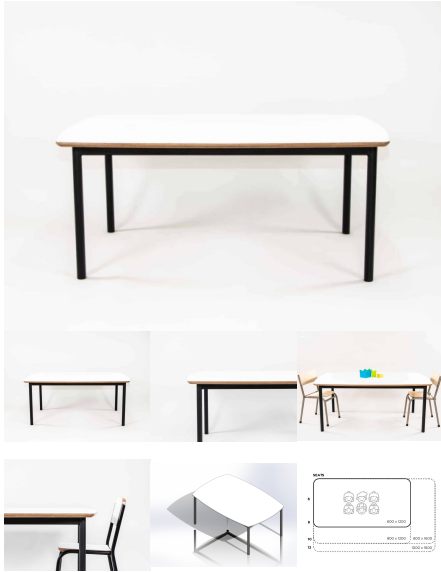

1200X800 RECTANGLE PUFFER TABLE

SKU: 3018

Powder Coated Steel Frame. Futura Top with 10 45 edge detail.

Table Height 385H (Infants), 450H (Toddlers), 500H (Preschoolers), TBC

Table Top Colour TBC, White, Maple

Powder Coated Steel Matt Bond Rivergum, Matt Bone White, Matt Desert Sand, Matt Scoria, Matt Storm Blue, Matt Wizard, TBC, Textura Black, Textura Charcoal, Textura Sandstone Grey, Textura Titania, Textura White

Product Materials:

Product Dimensions: 1200L x 800W

Joinery Hours: 0.3

Engineering Hours: 0.5

Dispatch Hours: 0.1

Cubic Metres: .432

[Read More](#)

Price: $407.00 + GST

Categories: [Rectangle](#), [Tables](#), [Tables](#), [Under $500](#)

Tag: [Creative](#)