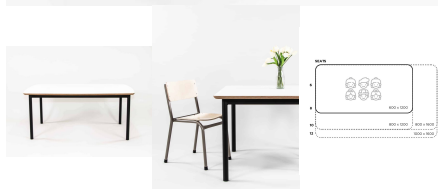

1200X800 RECTANGLE TABLE

SKU: 3010

Powder Coated Steel Frame. Futura Top with 10 45 edge detail.

Table Top Colour TBC, White, Maple
Matt Bond Rivergum, Matt Bone White, Matt Desert Sand, Matt Scoria, Matt Storm Blue, Matt Wizard, TBC, Textura Black, Textura Charcoal, Textura Sandstone Grey, Textura Titania, Textura White

Powder Coated Steel

Table Height 385H (Infants), 450H (Toddlers), 500H (Preschoolers), TBC

Product Materials:

Product Dimensions: 1200L x 800W

Joinery Hours: 0.25

Engineering Hours: 0.5

Dispatch Hours: 0.1

Cubic Metres: 0.432

[Read More](#)

Price: $407.00 + GST

Categories: [Rectangle](#), [Tables](#), [Tables](#), [Under $500](#)

Tag: [Rectangle](#)

MICROWAVE

SKU: 5017

Microwave - this needs to be redrawn to the new dimensions.

Cabinet Colour TBC, White, Maple

Product Materials:

Product Dimensions: 365L x 300W x 280H

Joinery Hours: 0.75

Engineering Hours: 0

Dispatch Hours: 0.1

Cubic Metres: .03

[Read More](#)

Price: $308.00 + GST

Categories: [Family Play](#), [Family Play](#), [Play and Explore](#), [Under $500](#)

Tag: [Family Play](#)