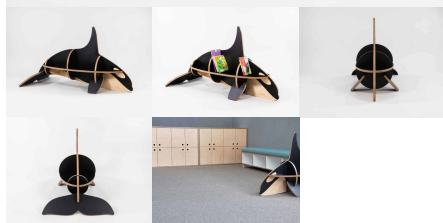

Joinery Hours: 1

Engineering Hours: 0

Dispatch Hours: 0.35

Cubic Metres: .59

[Read More](#)

Price: \$499.00 + GST

Categories: [Book + Puzzle](#), [Storage](#), [Storage](#), [Under \\$500](#)

Tag: [Book + Puzzle](#)