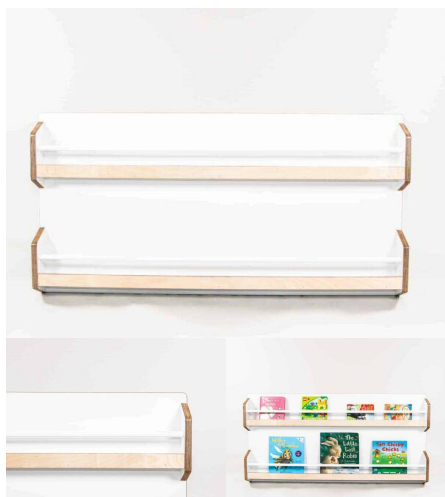

WALL MOUNTED BOOK SHELF 800L

SKU: 4001

Wall Mounted two tier book shelf. Futura with Dowel support rails

Cabinet Colour TBC, White, Maple

Powder Coated Steel Mannex White, TBC, Textura Black

Product Materials:

Product Dimensions: 800L x 120W x 600H

Joinery Hours: 0.75

Engineering Hours: 0.1

Dispatch Hours: 0.1

Cubic Metres: 0.057

[Read More](#)

Price: $395.00 + GST

Categories: [Book + Puzzle](#), [Storage](#)

Tag: [Book + Puzzle](#)