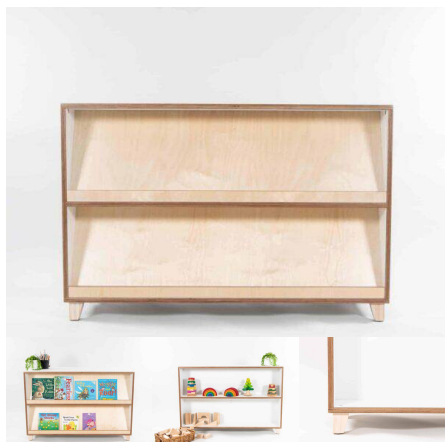

BOOK & PUZZLE STORAGE 1200L

SKU: 4007

Book Storage with Angled Shelf Book Display and Storage on Back. Timber feet, Wheels and Plinth options available.

Cabinet Colour TBC, White, Maple
Base Options Feet, Plinth, TBC, Wheels

Product Materials:
Product Dimensions: 1200L x 395W x 800H
Joinery Hours: 2
Engineering Hours: 0
Dispatch Hours: 0.15
Cubic Metres: 0.38

[Read More](#)

Price: $1,095.00 + GST

Categories: [Book + Puzzle](#), [Storage](#)

Tag: [Book + Puzzle](#)