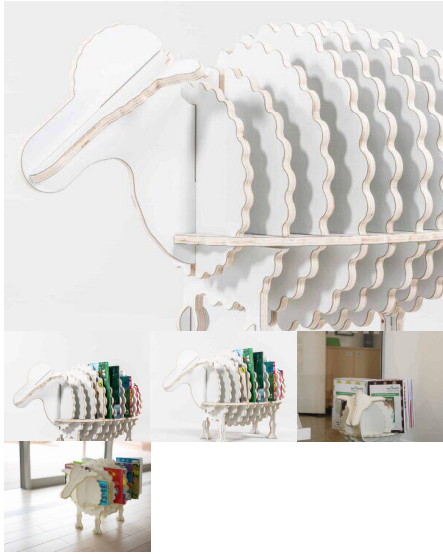

## MAKI (BOOKSHELF)

**SKU:** 4009

Orca Book Storage Unit

**Product Materials:**

**Product Dimensions:** 1280L x 705H x 655W

**Joinery Hours:** 1

**Engineering Hours:** 0

**Dispatch Hours:** 0.35

## LOUIE (BOOKSHELF)

**SKU:** 4010

Sheep Book Storage

**Product Materials:** 13mm HPL

**Product Dimensions:** 900L x 490W x 520H

**Joinery Hours:** 1

**Engineering Hours:** 0

**Dispatch Hours:** 0.15