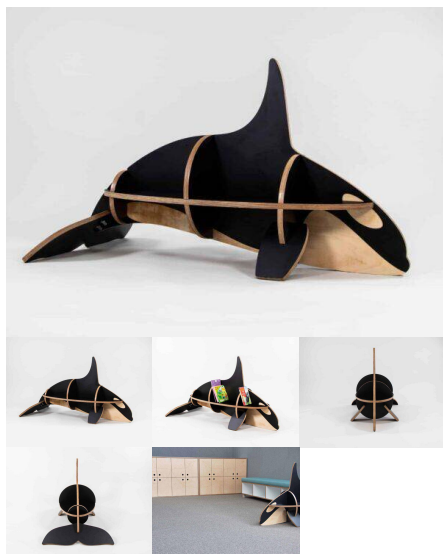

MAKI (BOOKSHELF)

SKU: 4009

Orca Book Storage Unit

Product Materials:

Product Dimensions: 1280L x 705H x 655W

Joinery Hours: 1

Engineering Hours: 0

Dispatch Hours: 0.35

Cubic Metres: .59

[Read More](#)

Price: $545.00 + GST

Categories: [Book + Puzzle](#), [Storage](#)

Tag: [Book + Puzzle](#)