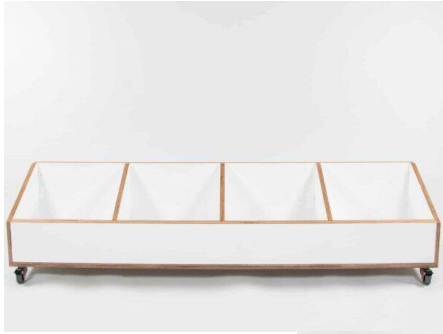

## BLOCK STORAGE 1200L

**SKU:** 4011

Low Block Unit 3 Storage Bins on Wheels

**Cabinet Colour** TBC, White, Maple

**Product Materials:**

**Product Dimensions:** 1200L x 395W x 400H

**Joinery Hours:** 1.25

**Engineering Hours:** 0

## BLOCK STORAGE 1600L

**SKU:** 4012

Low Block Unit 4 Storage Bins on Wheels

**Cabinet Colour** TBC, White, Maple

**Product Materials:**

**Product Dimensions:** 1600L x 395W x 400H

**Joinery Hours:** 1.25

**Engineering Hours:** 0