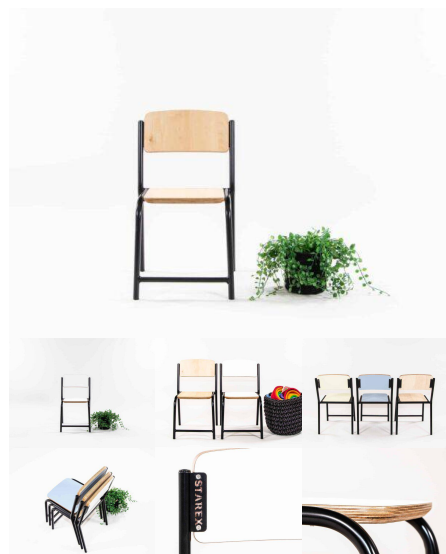

FERGUS STACKING CHAIR

SKU: 2002

Stacking Chair offered in 3 seat height variants (320H, 285H and 220H). Powder Coated Steel Frame with 18mm Futura Seat and Back

Chair Height 220H (Infants), 285H (Toddlers), 320H (Preschoolers), TBC

Seat/Back Colour Taupe Grey, TBC, White, Maple, Denim, Saffron, Wasabi

Powder Coated Steel Mannex White, Matt Bond Rivergum, Matt Bone White, Matt Desert Sand, Matt Scoria, Matt Storm Blue, Matt Wizard, TBC, Textura Black, Textura Charcoal, Textura Sandstone Grey, Textura Titania

Product Materials:
Product Dimensions:
Joinery Hours: 0.13
Engineering Hours: .25
Dispatch Hours: 0.07
Cubic Metres: .09

[Read More](#)

Price: $121.00 + GST

Categories: [Chairs](#), [Seating](#), [Seating](#), [Under $500](#)

Tags: [Chairs](#), [Under500](#)