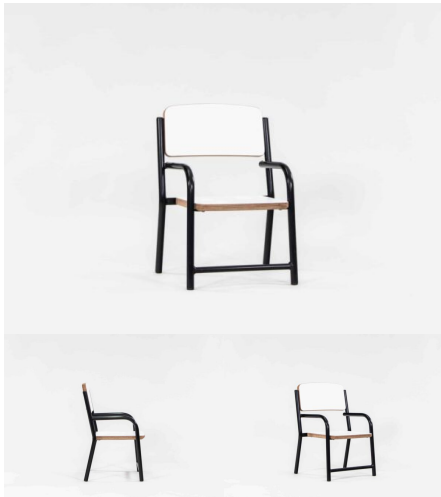

CHARLIE CHAIR

SKU: 2003

Stacking Chair with arms offered in 2 seat height variants (285H and 220H). Also available with a removable support pole. Powder Coated Steel Frame with 18mm Futura Seat and Back

Chair Height

220H (Infants), 285H (Toddlers), TBC

Seat/Back Colour

TBC, White, Maple, Denim, Saffron, Wasabi

Powder Coated Steel

Mannex White, Matt Bond Rivergum, Matt Bone White, Matt Desert Sand, Matt Scoria, Matt Storm Blue, Matt Wizard, TBC, Textura Black, Textura Charcoal, Textura Sandstone Grey, Textura Titania

Product Materials:

Product Dimensions:

Joinery Hours: 0.13

Engineering Hours: 0.25

Dispatch Hours: 0.07

Cubic Metres: 0.063

[Read More](#)

Price: $121.00 + GST

Categories: [Chairs](#), [Seating](#), [Seating](#), [Under $500](#)

Tag: [Chairs](#)