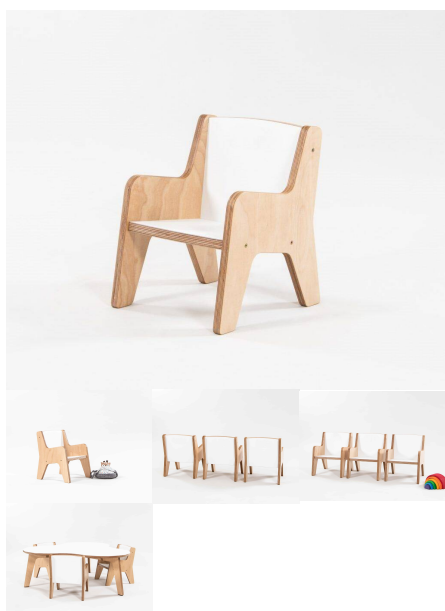

## LITTLE PLY CHAIR

**SKU:** 2005

18mm Futura/Eco Spectrum - This chair was used for BS Papamoa Plaza

**Product Materials:**

**Product Dimensions:** 276L x 298W x 353H

**Joinery Hours:** 0.5

**Engineering Hours:**