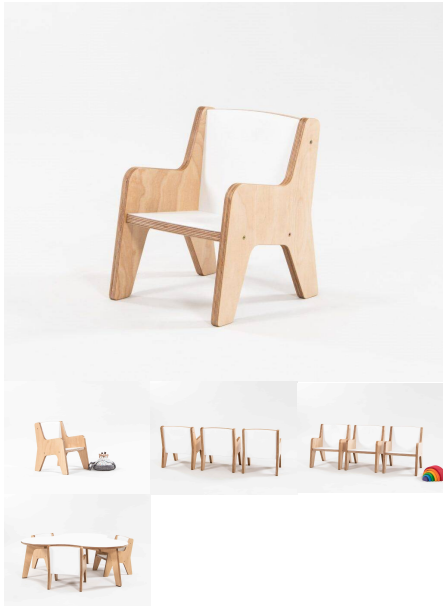

LITTLE PLY CHAIR

SKU: 2005

18mm Futura/Eco Spectrum - This chair was used for BS Papamoa Plaza

Product Materials:

Product Dimensions: 276L x 298W x 353H

Joinery Hours: 0.5

Engineering Hours:

Dispatch Hours: 0.05

Cubic Metres: 0.029

[Read More](#)

Price: $181.00 + GST

Categories: [Chairs](#), [Seating](#), [Seating](#), [Under $500](#)

Tags: [Chairs](#), [Under500](#)