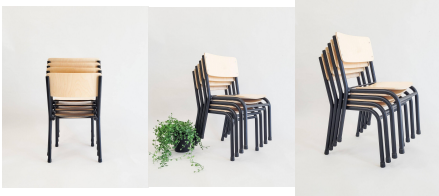

STACKING CHAIR

SKU: 2000

Chair Height

220H (Infants), 285H (Toddlers), 320H (Preschoolers), TBC

Powder Coated Steel

Mannex White, Matt Bond Rivergum, Matt Bone White, Matt Desert Sand, Matt Scoria, Matt Storm Blue, Matt Wizard, TBC, Textura Black, Textura Charcoal, Textura Sandstone Grey, Textura Titania

Product Materials:

Product Dimensions:

Joinery Hours: 0.08

Engineering Hours: 0.14

Dispatch Hours: 0.13

Cubic Metres: 0.046

[Read More](#)

Price: $104.00 + GST

Categories: [Chairs](#), [Seating](#), [Seating](#), [Under $500](#)

Tags: [Chairs](#), [Under500](#)