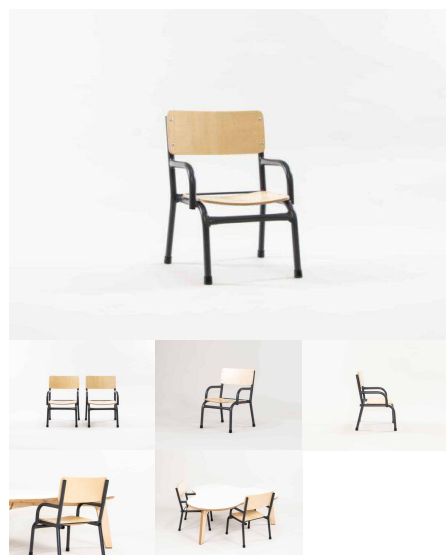

CHAIR WITH ARMS

SKU: 2001

Chair Height 220H (Infants), 285H (Toddlers), TBC

Powder Coated Steel Mannex White, Matt Bond Rivergum, Matt Bone White, Matt Desert Sand, Matt Scoria, Matt Storm Blue, Matt Wizard, TBC, Textura Black, Textura Charcoal, Textura Sandstone Grey, Textura Titania

Product Materials:
Product Dimensions:
Joinery Hours: 0.08
Engineering Hours: 0.13
Dispatch Hours: 0.13
Cubic Metres: .03

[Read More](#)

Price: $117.00 + GST

Categories: [Chairs](#), [Seating](#), [Seating](#), [Under $500](#)

Tag: [Chairs](#)