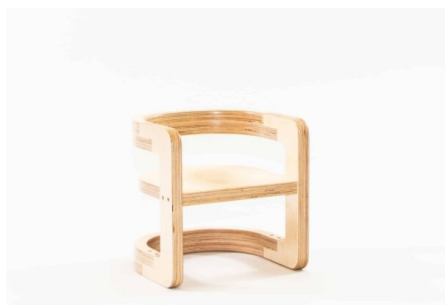

TILLY INFANT CHAIR

SKU: 2004

Clear Lacquered Plywood Infant Chair

Product Materials:

Product Dimensions: 280L x 250W x 280H (Seat heights 135H & 170H)

Joinery Hours: 1.75

Engineering Hours: 0

Dispatch Hours: 0.13

Cubic Metres: .02

[Read More](#)

Price: $375.00 + GST

Categories: [Chairs](#), [Seating](#)

Tag: [Chairs](#)

LITTLE PLY CHAIR

SKU: 2005

18mm Futura/Eco Spectrum - This chair was used for BS Papamoa Plaza

Product Materials:

Product Dimensions: 276L x 298W x 353H

Joinery Hours: 0.5

Engineering Hours:

Dispatch Hours: 0.05

Cubic Metres: 0.029

[Read More](#)

Price: $164.00 + GST

Categories: [Chairs](#), [Seating](#), [Seating](#), [Under $500](#)

Tags: [Chairs](#), [Under500](#)