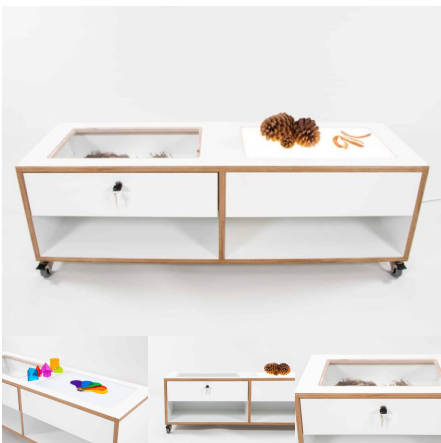

DISCOVERY STATION - PRESCHOOL

SKU: 5055

Science Station with Lightbox and Observation Drawer. Timber feet, Wheels and Plinth options available. I would like two adjustable shelves added to this unit.

Cabinet Colour	TBC, White, Maple
Base Options	Feet, Plinth, TBC, Wheels

Product Materials:

Product Dimensions: 1200L x 395W x 600H

Joinery Hours: 2.5

Engineering Hours: 0

Dispatch Hours: 1.1

Cubic Metres: .28

[Read More](#)

Price: $1,231.00 + GST

Categories: [Lightboxes & Nature](#), [Play and Explore](#)

Tag: [Lightboxes](#)