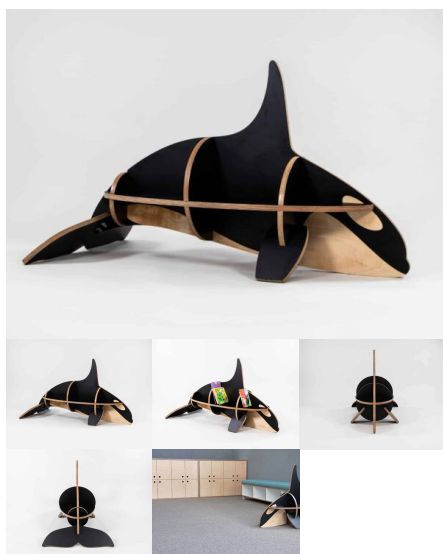

MAKI (BOOKSHELF)

SKU: 4009

Orca Book Storage Unit

Product Materials:

Product Dimensions: 1280L x 705H x 655W

Joinery Hours: 1

Engineering Hours: 0

Dispatch Hours: 0.35

Cubic Metres: .59

[Read More](#)

Price: $499.00 + GST

Categories: [Book + Puzzle](#), [Storage](#), [Storage](#), [Under $500](#)

Tag: [Book + Puzzle](#)