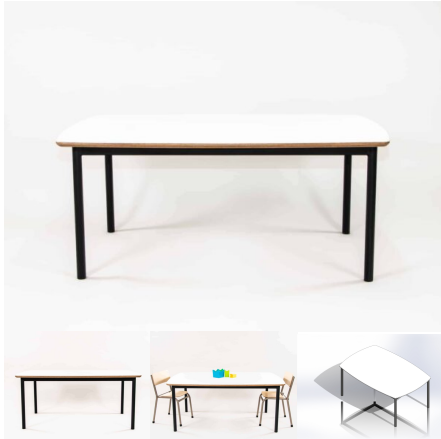

1600X800 RECTANGLE PUFFER TABLE

SKU: 3037

Powder Coated Steel Frame. Futura Top with 10 45 edge detail.

Table Height 385H (Infants), 450H (Toddlers), 500H (Preschoolers), TBC
Table Top Colour TBC, White, Maple
Powder Coated Steel Matt Bond Rivergum, Matt Bone White, Matt Desert Sand, Matt Scoria, Matt Storm Blue, Matt Wizard, TBC, Textura Black, Textura Charcoal, Textura White

Product Materials:

Product Dimensions: 1600L x 800W

Joinery Hours: 0.3

Engineering Hours: 0.5

Dispatch Hours: 0.1

Cubic Metres: 0.576

[Read More](#)

Price: $459.00 + GST

Categories: [Rectangle](#), [Tables](#)

Tag: [Creative](#)