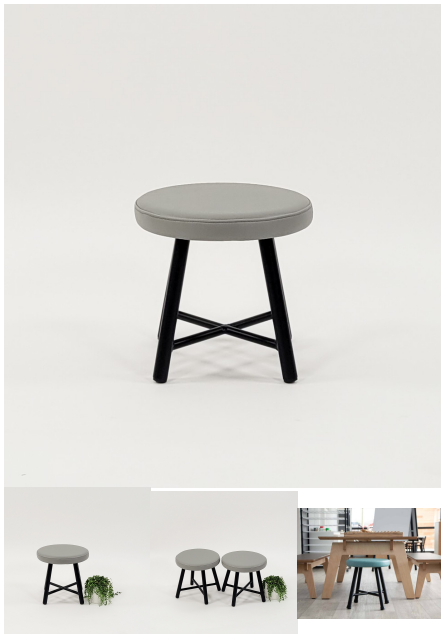

LUNA STOOL

SKU: 2011

Stool - Powder Coated Steel Frame. Upholstered Top

Upholstery Colour Army, Cobalt, Ether, Gunmetal, Mustard, Saddle, Stone, TBC, Tussock
Stool Height 285H (Toddlers), 320H (Preschoolers), TBC
Powder Coated Steel Matt Bond Rivergum, Matt Bone White, Matt Desert Sand, Matt Scoria, Matt Storm Blue, Matt Wizard, TBC, Textura Black, Textura Charcoal, Textura Sandstone Grey, Textura Titania, Textura White

Product Materials:
Product Dimensions: 300 Diameter
Joinery Hours: .08
Engineering Hours: .5
Dispatch Hours: 0.1
Cubic Metres: .028

[Read More](#)

Price: $220.00 + GST

Categories: [Seating](#), [Seating](#), [Stools](#), [Under $500](#)

Tag: [Stools](#)