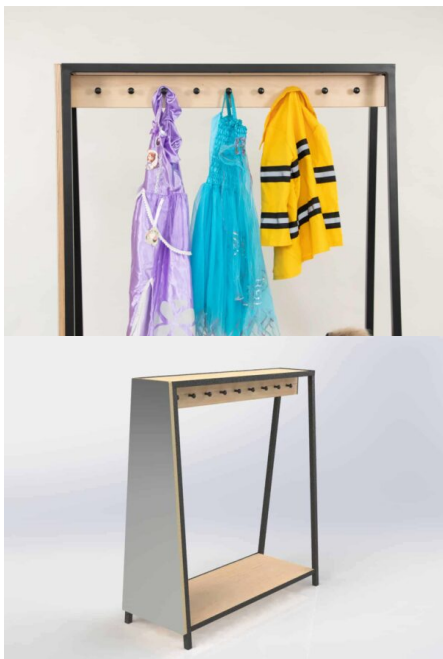

## DRESS UP STAND WITH MIRROR HOOKS

**SKU:** 5065

Dress up Rack with Mirror at one End. Variable option of Wheels

**Powder Coated Steel** Bond Rivergum, Bone White, Canvas Cloth, Desert Sand, Matt Off White, Scoria, Storm Blue, TBC, Textura Black, Textura Charcoal, Textura White, Wizard