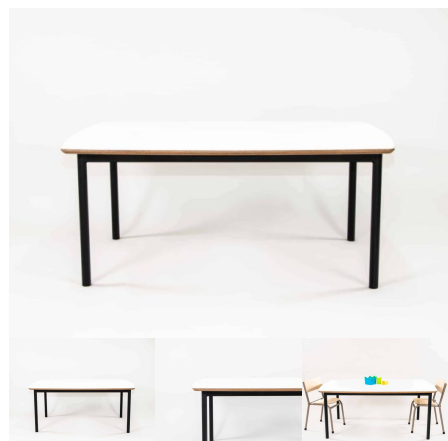

1200X800 RECTANGLE PUFFER TABLE

SKU: 3018

Powder Coated Steel Frame. Futura Top with 10 45 edge detail.

Table Height 385H (Infants), 450H (Toddlers), 500H (Preschoolers), TBC

Table Top Colour TBC, White, Maple

Powder Coated Steel

Matt Bond Rivergum, Matt Bone White, Matt Desert Sand, Matt Scoria, Matt Storm Blue, Matt Wizard, TBC, Textura Black, Textura Charcoal, Textura Sandstone Grey, Textura Titania, Textura White

Product Materials:

Product Dimensions: 1200L x 800W

Joinery Hours: 0.3

Engineering Hours: 0.5

Dispatch Hours: 0.1

Cubic Metres: .432

[Read More](#)

Price: $407.00 + GST

Categories: [Rectangle](#), [Tables](#), [Tables](#), [Under $500](#)

Tag: [Creative](#)