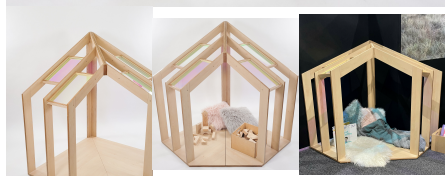

DRESS UP MOBILE MIRROR WITH HOOKS

SKU: 5078

Cabinet Colour

TBC, White, Maple

Powder Coated Steel

Matt Bond Rivergum, Matt Bone White, Matt Desert Sand, Matt Scoria, Matt Storm Blue, Matt Wizard, TBC, Textura Black, Textura Charcoal, Textura Sandstone Grey, Textura Titania, Textura White

Product Materials: Powder Coated Steel, 18mm Futura, Acrylic Mirror

Product Dimensions: 1045L x 395W x 1100H

Joinery Hours: 0.5

Engineering Hours: 1.33

Dispatch Hours: 0.5

Cubic Metres: 0.454

[Read More](#)

Price: $716.00 + GST

Categories: [Dress Up & Mirrors](#), [Play and Explore](#)

Tags: [Dress Ups](#), [Mirrors](#)

COSY HOUSE (WITH DICHRIC PANELS)

SKU: 5074

Product Materials:

Product Dimensions: 1200L x 1200W x 1485H

Joinery Hours: 5.5

Engineering Hours:

Dispatch Hours: 0.75

Cubic Metres: 2.138

[Read More](#)

Price: $2,634.00 + GST

Categories: [Houses](#), [Play and Explore](#)