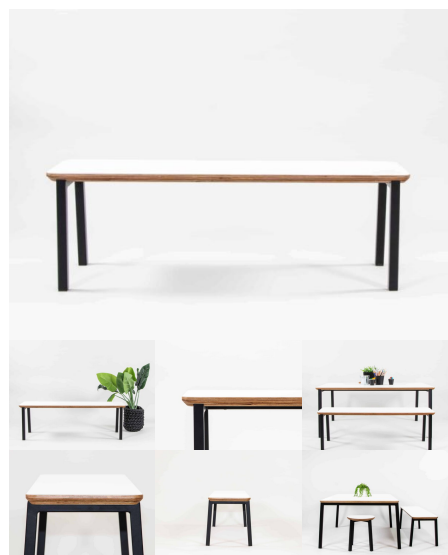

BEN BENCH SEAT

SKU: 2017

Bench Seat - matches with the 1200L Ben Art Table. Powder Coated Steel frame. 10 45 edge detail on seat top. Variable heights of 320mm and 285mm

Bench Height 285 (Toddlers), 320 (Preschoolers), TBC
Seat Colour TBC, White, Maple
Powder Coated Steel Matt Bond Rivergum, Matt Bone White, Matt Desert Sand, Matt Scoria, Matt Storm Blue, Matt Wizard, TBC, Textura Black, Textura Charcoal, Textura Sandstone Grey, Textura Titania, Textura White

Product Materials:

Product Dimensions: 1000L x 280W x 285/320H

Joinery Hours: 0.30

Engineering Hours: 0.70

Dispatch Hours: 0.1

Cubic Metres: .08

[Read More](#)

Price: $304.00 + GST

Categories: [Benches](#), [Seating](#), [Seating](#), [Under $500](#)

Tag: [Benches](#)