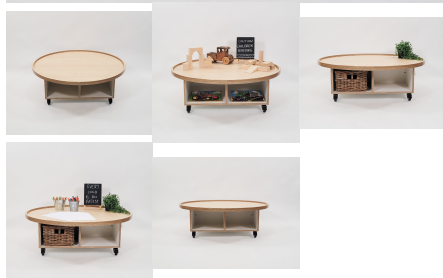

ROUND LOW PLAY TABLE

SKU: 4053

Table Top Colour TBC, White, Maple

Cabinet Colour TBC, White, Maple

Product Materials:

Product Dimensions: 750dia x 352H

Joinery Hours: 2.25

Engineering Hours:

Dispatch Hours: 0.16

Cubic Metres: 0.198

[Read More](#)

Price: $1,159.00 + GST

Categories: [Creative](#), [Tables](#)