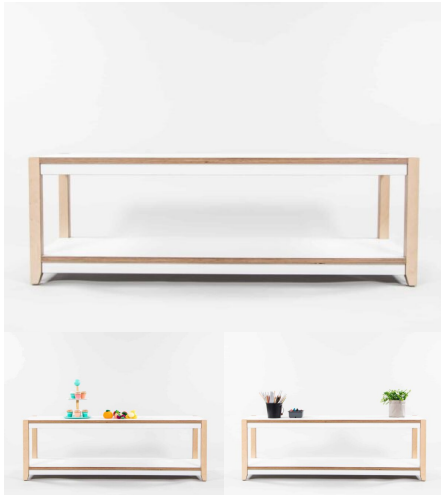

Categories: [Family Play](#), [Family Play](#), [Play and Explore](#), [Under $500](#)

Tag: [Family Play](#)

2 TIERED SHELF

SKU: 4029

Fixed Shelf top and Bottom. For timing on this bear in mind that legs can be stock produced i.e. saw set up for the angle cut on legs can be done once for say x5-10 units at a time.

Cabinet Colour TBC, White, Maple

Product Materials:

Product Dimensions: 1200L x 395W x 400H

Joinery Hours: 1.25

Engineering Hours:

Dispatch Hours: 0.1

Cubic Metres: 0.189

[Read More](#)

Price: $499.00 + GST

Categories: [Storage](#), [Storage](#), [Tiered Shelving](#), [Under $500](#)

Tag: [Tiered Shelving](#)