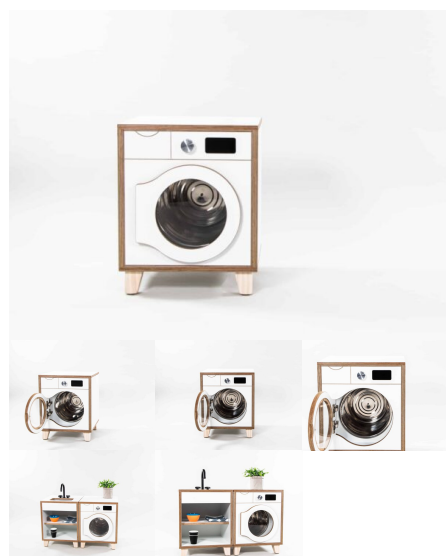

WASHING MACHINE - INFANT & TODDLER

SKU: 5007

Family Play Single Washing Machine Timber feet, wheels or plinth variants available.

Cabinet Colour TBC, White, Maple

Door/Panel Front Colour TBC, White, Maple

Base Options Feet, Plinth, TBC, Wheels

Product Materials:

Product Dimensions: 395L x 395W x 500H

Joinery Hours: 1

Engineering Hours: 0

Dispatch Hours: 0.25

Cubic Metres: .078

[Read More](#)

Price: $494.00 + GST

Categories: [Family Play](#), [Family Play](#), [Play and Explore](#), [Under $500](#)

Tag: [Family Play](#)