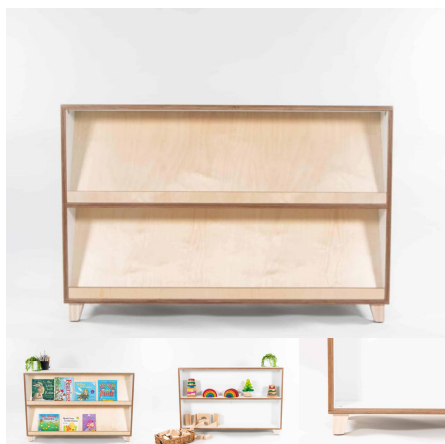

BOOK & PUZZLE STORAGE 1200L

SKU: 4007

Book Storage with Angled Shelf Book Display and Storage on Back. Timber feet, Wheels and Plinth options available.

Cabinet Colour TBC, White, Maple
Base Options Feet, Plinth, TBC, Wheels

Product Materials:
Product Dimensions: 1200L x 395W x 800H
Joinery Hours: 2
Engineering Hours: 0
Dispatch Hours: 0.15
Cubic Metres: 0.38

[Read More](#)

Price: $1,025.00 + GST

Categories: [Book + Puzzle](#), [Storage](#)

Tag: [Book + Puzzle](#)