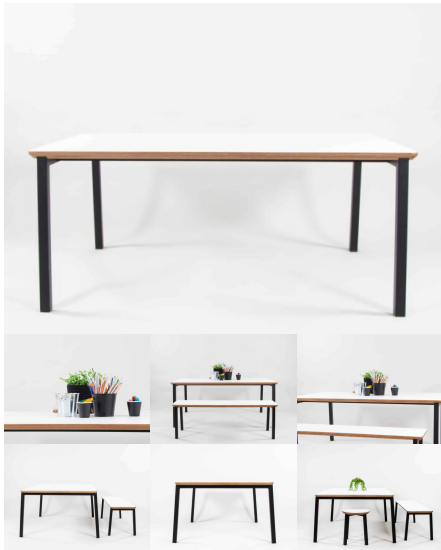

BEN TABLE

SKU: 3023

Table - matches with the 1000L Ben Bench. Powder Coated Steel frame. 10 45 edge detail on Table top. Variable heights of 450mm and 500mm

Table Height 450H (Toddlers), 500H (Preschoolers), TBC
Table Top Colour TBC, White, Maple
Powder Coated Steel Matt Bond Rivergum, Matt Bone White, Matt Desert Sand, Matt Scoria, Matt Storm Blue, Matt Wizard, TBC, Textura Black, Textura Charcoal, Textura Sandstone Grey, Textura Titania, Textura White

Product Materials:

Product Dimensions: 1200L x 800W x 450/500H

Joinery Hours: 0.3

Engineering Hours: 0.75

Dispatch Hours: 0.16

Cubic Metres: 0.432

[Read More](#)

Price: $576.00 + GST

Categories: [Rectangle](#), [Tables](#)

Tag: [Art](#)