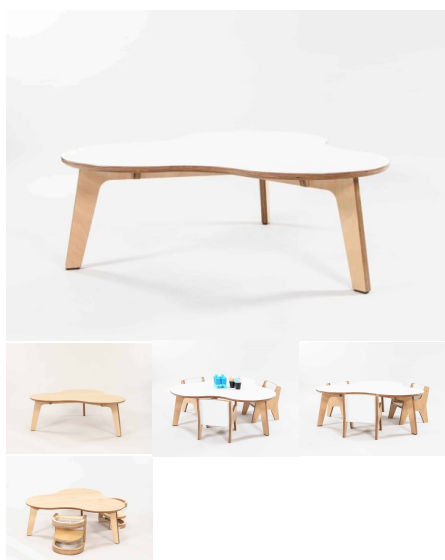

3POD TABLE

SKU: 3013

18mm Futura Top and 24mm Futura/Eco Spectrum Legs

Table Top Colour TBC, White, Maple

Product Materials:

Product Dimensions: 960L x 900W x 340H

Joinery Hours: 1

Engineering Hours: 0

Dispatch Hours: 0.1

Cubic Metres: .29

[Read More](#)

Price: $459.00 + GST

Categories: [Creative](#), [Tables](#), [Tables](#), [Under $500](#)

Tag: [Creative](#)