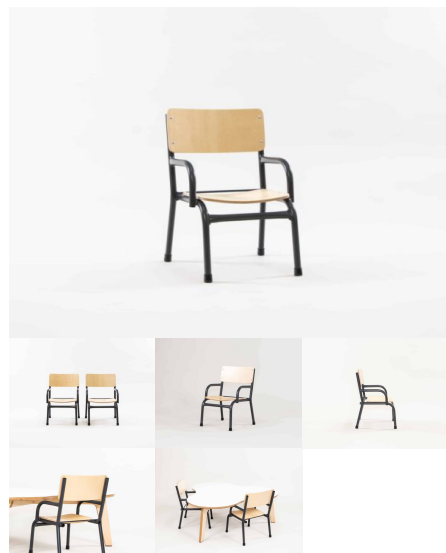

CHAIR WITH ARMS

SKU: 2001

Chair Height

220H (Infants), 285H (Toddlers), TBC

Powder Coated Steel

Matt Bond Rivergum, Matt Bone White, Matt Desert Sand, Matt Scoria, Matt Storm Blue, Matt Wizard, TBC, Textura Black, Textura Charcoal, Textura Sandstone Grey, Textura Titania, Textura White

Product Materials:

Product Dimensions:

Joinery Hours: 0.08

Engineering Hours: 0.13

Dispatch Hours: 0.13

Cubic Metres: .03

[Read More](#)

Price: $111.00 + GST

Categories: [Chairs](#), [Seating](#), [Seating, Under $500](#)

Tag: [Chairs](#)