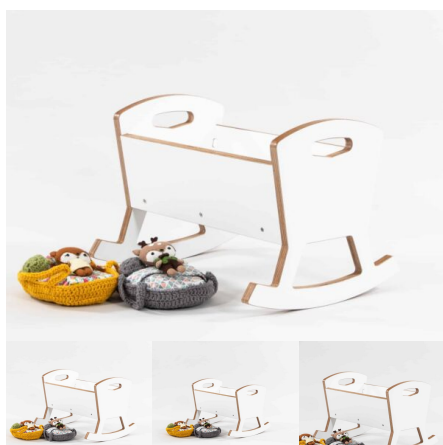

DOLLS COT

SKU: 5022

Cabinet Colour TBC, White, Maple

Product Materials:

Product Dimensions: 480L x 407W x 350H

Joinery Hours: 1

Engineering Hours:

Dispatch Hours: 0.05

Cubic Metres: 0.068

[Read More](#)

Price: $280.00 + GST

Categories: [Family Play](#), [Play and Explore](#), [Under $500](#)

Tag: [Family Play](#)