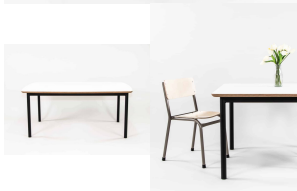

1200 TRAPEZOID TABLE

SKU: 3021

Powder Coated Steel Frame. Futura Top with 10 45 edge detail.

Table Height 385H (Infants), 450H (Toddlers), 500H (Preschoolers), TBC

Table Top Colour TBC, White, Maple

Powder Coated Steel Matt Bond Rivergum, Matt Bone White, Matt Desert Sand, Matt Scoria, Matt Storm Blue, Matt Wizard, TBC, Textura Black, Textura Charcoal, Textura Sandstone Grey, Textura Titania, Textura White

Product Materials:

Product Dimensions: 1200L x 560W

Joinery Hours: 0.25

Engineering Hours: 0.66

Dispatch Hours: 0.1

Cubic Metres: 0.30

[Read More](#)

Price: $366.00 + GST

Categories: [Creative](#), [Tables](#), [Tables](#), [Under $500](#)

Tag: [Creative](#)

1200X800 RECTANGLE TABLE

SKU: 3010

Powder Coated Steel Frame. Futura Top with 10 45 edge detail.

Table Top Colour TBC, White, Maple

Powder Coated Steel Matt Bond Rivergum, Matt Bone White, Matt Desert Sand, Matt Scoria, Matt Storm Blue, Matt Wizard, TBC, Textura Black, Textura Charcoal, Textura Sandstone Grey, Textura Titania, Textura White

Table Height 385H (Infants), 450H (Toddlers), 500H (Preschoolers), TBC

Product Materials:

Product Dimensions: 1200L x 800W

Joinery Hours: 0.25

Engineering Hours: 0.5

Dispatch Hours: 0.1

Cubic Metres: 0.432

[Read More](#)

Price: $407.00 + GST

Categories: [Rectangle](#), [Tables](#), [Tables](#), [Under $500](#)

Tag: [Rectangle](#)