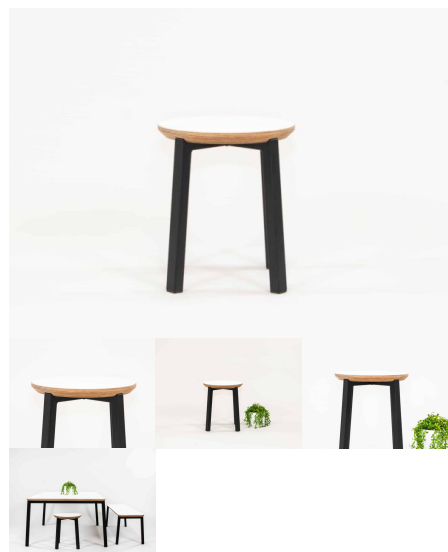

BEN STOOL

SKU: 2007

Stool - matches with the 1200L Ben Art Table. Powder Coated Steel frame. 10 45 edge detail on seat top. Variable heights of 320mm and 285mm

Stool Height 285H (Toddlers), 320H (Preschoolers), TBC
Seat Colour TBC, White, Maple
Powder Coated Steel Matt Bond Rivergum, Matt Bone White, Matt Desert Sand, Matt Scoria, Matt Storm Blue, Matt Wizard, TBC, Textura Black, Textura Charcoal, Textura Sandstone Grey, Textura Titania, Textura White

Product Materials:

Product Dimensions: 285 Diameter

Joinery Hours: 0.16

Engineering Hours: 0.5

Dispatch Hours: 0.1

Cubic Metres: 0.03

[Read More](#)

Price: $196.00 + GST

Categories: [Seating](#), [Seating](#), [Stools](#), [Under $500](#)

Tag: [Stools](#)