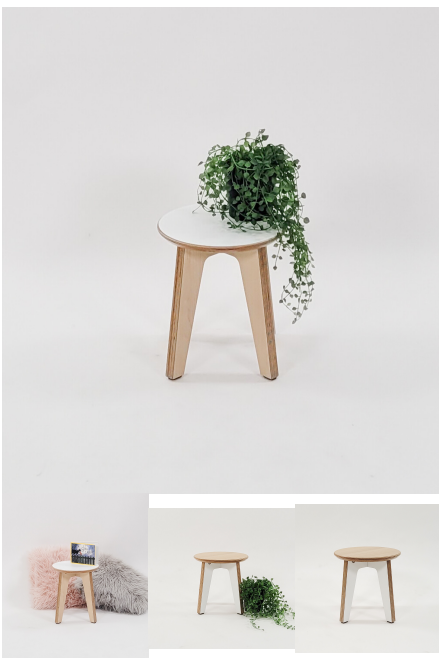

MILLIE STOOL

SKU: 2038

Stool Height 285H (Toddlers), 320H (Preschoolers), TBC

Seat Colour TBC, White, Maple

Legs Colour White, Maple, TBC

Product Materials:

Product Dimensions: 285 Diameter

Joinery Hours: 0.50

Engineering Hours:

Dispatch Hours: .10

Cubic Metres: 0.02

[Read More](#)

Price: $195.00 + GST

Categories: [Seating](#), [Stools](#)