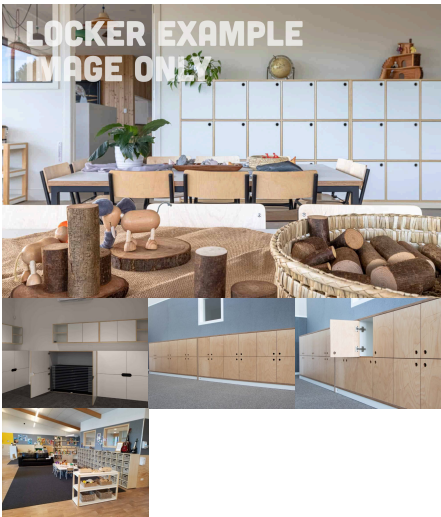

LOCKERS

SKU: 6013

Collage of Images and perhaps online questionnaire on website for customers to create a POA

Cabinet Colour   TBC

Product Materials: TBC
Product Dimensions: TBC
Joinery Hours: TBC
Engineering Hours: TBC
Dispatch Hours: TBC
Cubic Metres: TBC

[Read More](#)

Price:

Categories: [Bags & Lockers](#), [Bags & Lockers](#), [Staffroom](#), [Storage](#), [Teachers](#)

Tag: [Teachers](#)