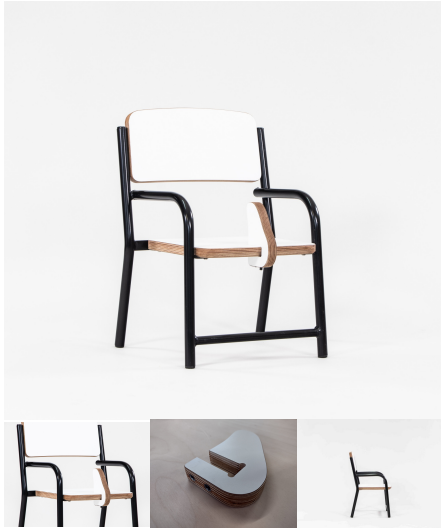

## CHARLIE CHAIR WITH POMMEL

**SKU:** 2040

Stacking Chair with arms offered in 2 seat height variants (285H and 220H). Also available with a removable support pole. Powder Coated Steel Frame with 18mm Futura Seat and Back