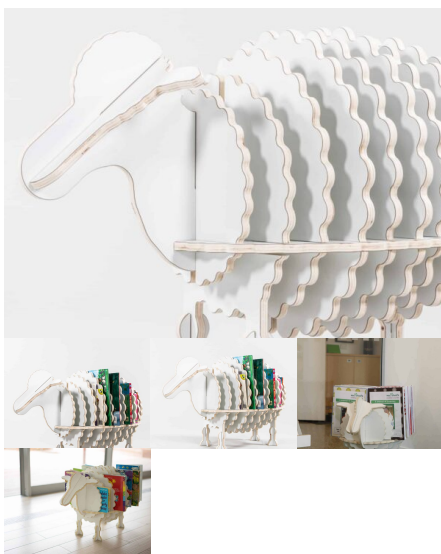

## LOUIE (BOOKSHELF)

**SKU:** 4010

Sheep Book Storage

**Product Materials:** 13mm HPL

**Product Dimensions:** 900L x 490W x 520H

**Joinery Hours:** 1

**Engineering Hours:** 0

**Dispatch Hours:** 0.15