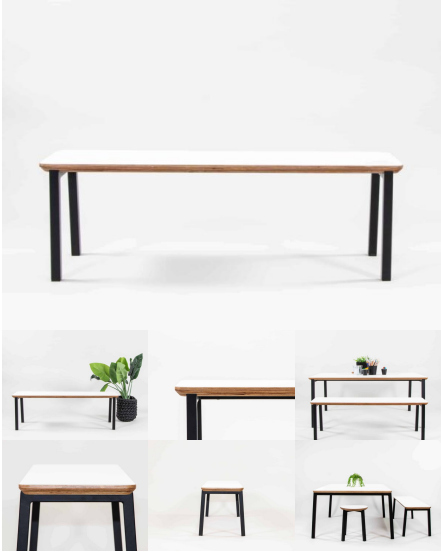

BEN BENCH SEAT

SKU: 2017

Bench Seat - matches with the 1200L Ben Art Table. Powder Coated Steel frame. 10 45 edge detail on seat top. Variable heights of 320mm and 285mm

Bench Height

285 (Toddlers), 320 (Preschoolers), TBC

Seat Colour

TBC, White, Maple

Powder Coated Steel

Matt Bond Rivergum, Matt Bone White, Matt Desert Sand, Matt Scoria, Matt Storm Blue, Matt Wizard, TBC, Textura Black, Textura Charcoal, Textura Sandstone Grey, Textura Titania, Textura White

Product Materials:

Product Dimensions: 1000L x 280W x 285/320H

Joinery Hours: 0.30

Engineering Hours: 0.70

Dispatch Hours: 0.1

Cubic Metres: .08

[Read More](#)

Price: $304.00 + GST

Categories: [Benches](#), [Seating](#), [Seating](#), [Under $500](#)

Tag: [Benches](#)