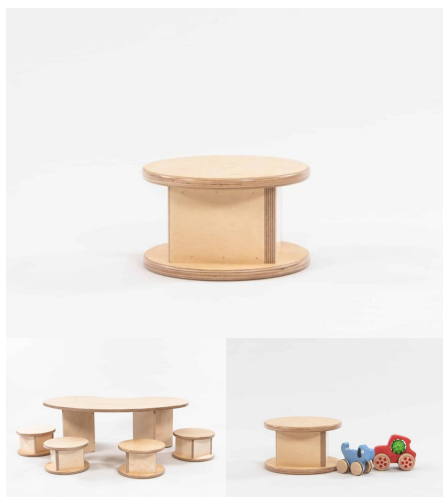

## TOADSTOOL

**SKU:** 7010

Toadstool - Single

**Product Materials:**

**Product Dimensions:** 256DIA x 155H

**Joinery Hours:** 0.25

**Engineering Hours:** 0

**Dispatch Hours:** 0.05