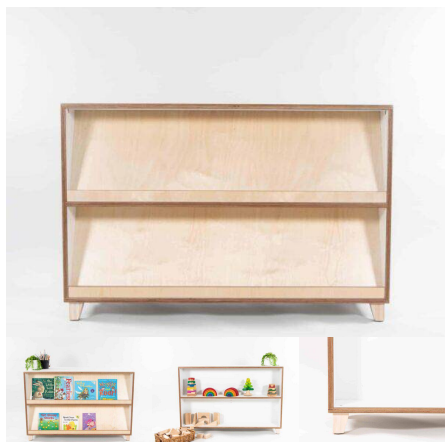

[Read More](#)

Price: \$648.00 + GST

Categories: [Book + Puzzle](#), [Storage](#)

Tag: [Book + Puzzle](#)

BOOK & PUZZLE STORAGE 1200L

SKU: 4007

Book Storage with Angled Shelf Book Display and Storage on Back. Timber feet, Wheels and Plinth options available.