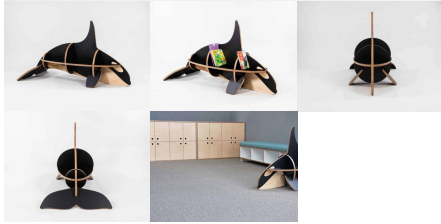

MAKI (BOOKSHELF)

SKU: 4009

Orca Book Storage Unit

Product Materials:

Product Dimensions: 1280L x 705H x 655W

Joinery Hours: 1

Engineering Hours: 0

Dispatch Hours: 0.35

Cubic Metres: .59

[Read More](#)

Price: $524.00 + GST

Categories: [Book + Puzzle](#), [Storage](#), [Storage](#), [Under $500](#)

Tag: [Book + Puzzle](#)