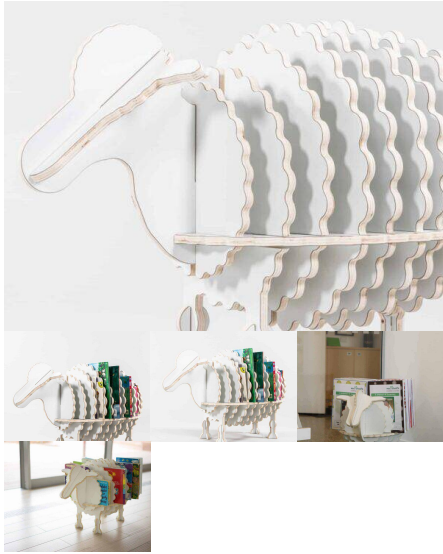

Product Materials:

Product Dimensions: 1280L x 705H x 655W

Joinery Hours: 1

Engineering Hours: 0

Dispatch Hours: 0.35

Cubic Metres: .59

[Read More](#)

Price: \$524.00 + GST

Categories: [Book + Puzzle](#), [Storage](#), [Storage](#), [Under \\$500](#)

Tag: [Book + Puzzle](#)

LOUIE (BOOKSHELF)

SKU: 4010

Sheep Book Storage

Product Materials: 13mm HPL

Product Dimensions: 900L x 490W x 520H