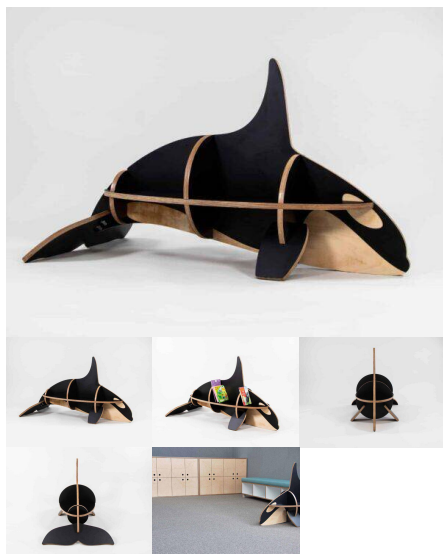

MAKI (BOOKSHELF)

SKU: 4009

Orca Book Storage Unit

Product Materials:

Product Dimensions: 1280L x 705H x 655W

Joinery Hours: 1

Engineering Hours: 0

Dispatch Hours: 0.35

Cubic Metres: .59

[Read More](#)

Price: $524.00 + GST

Categories: [Book + Puzzle](#), [Storage](#), [Storage](#), [Under $500](#)

Tag: [Book + Puzzle](#)