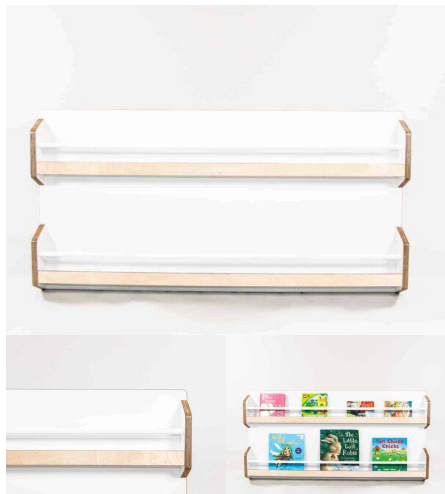

[Read More](#)

Price: \$1,076.00 + GST

Categories: [Book + Puzzle](#), [Storage](#)

Tag: [Book + Puzzle](#)

WALL MOUNTED BOOK SHELF 800L

SKU: 4001

Wall Mounted two tier book shelf. Futura with Dowel support rails